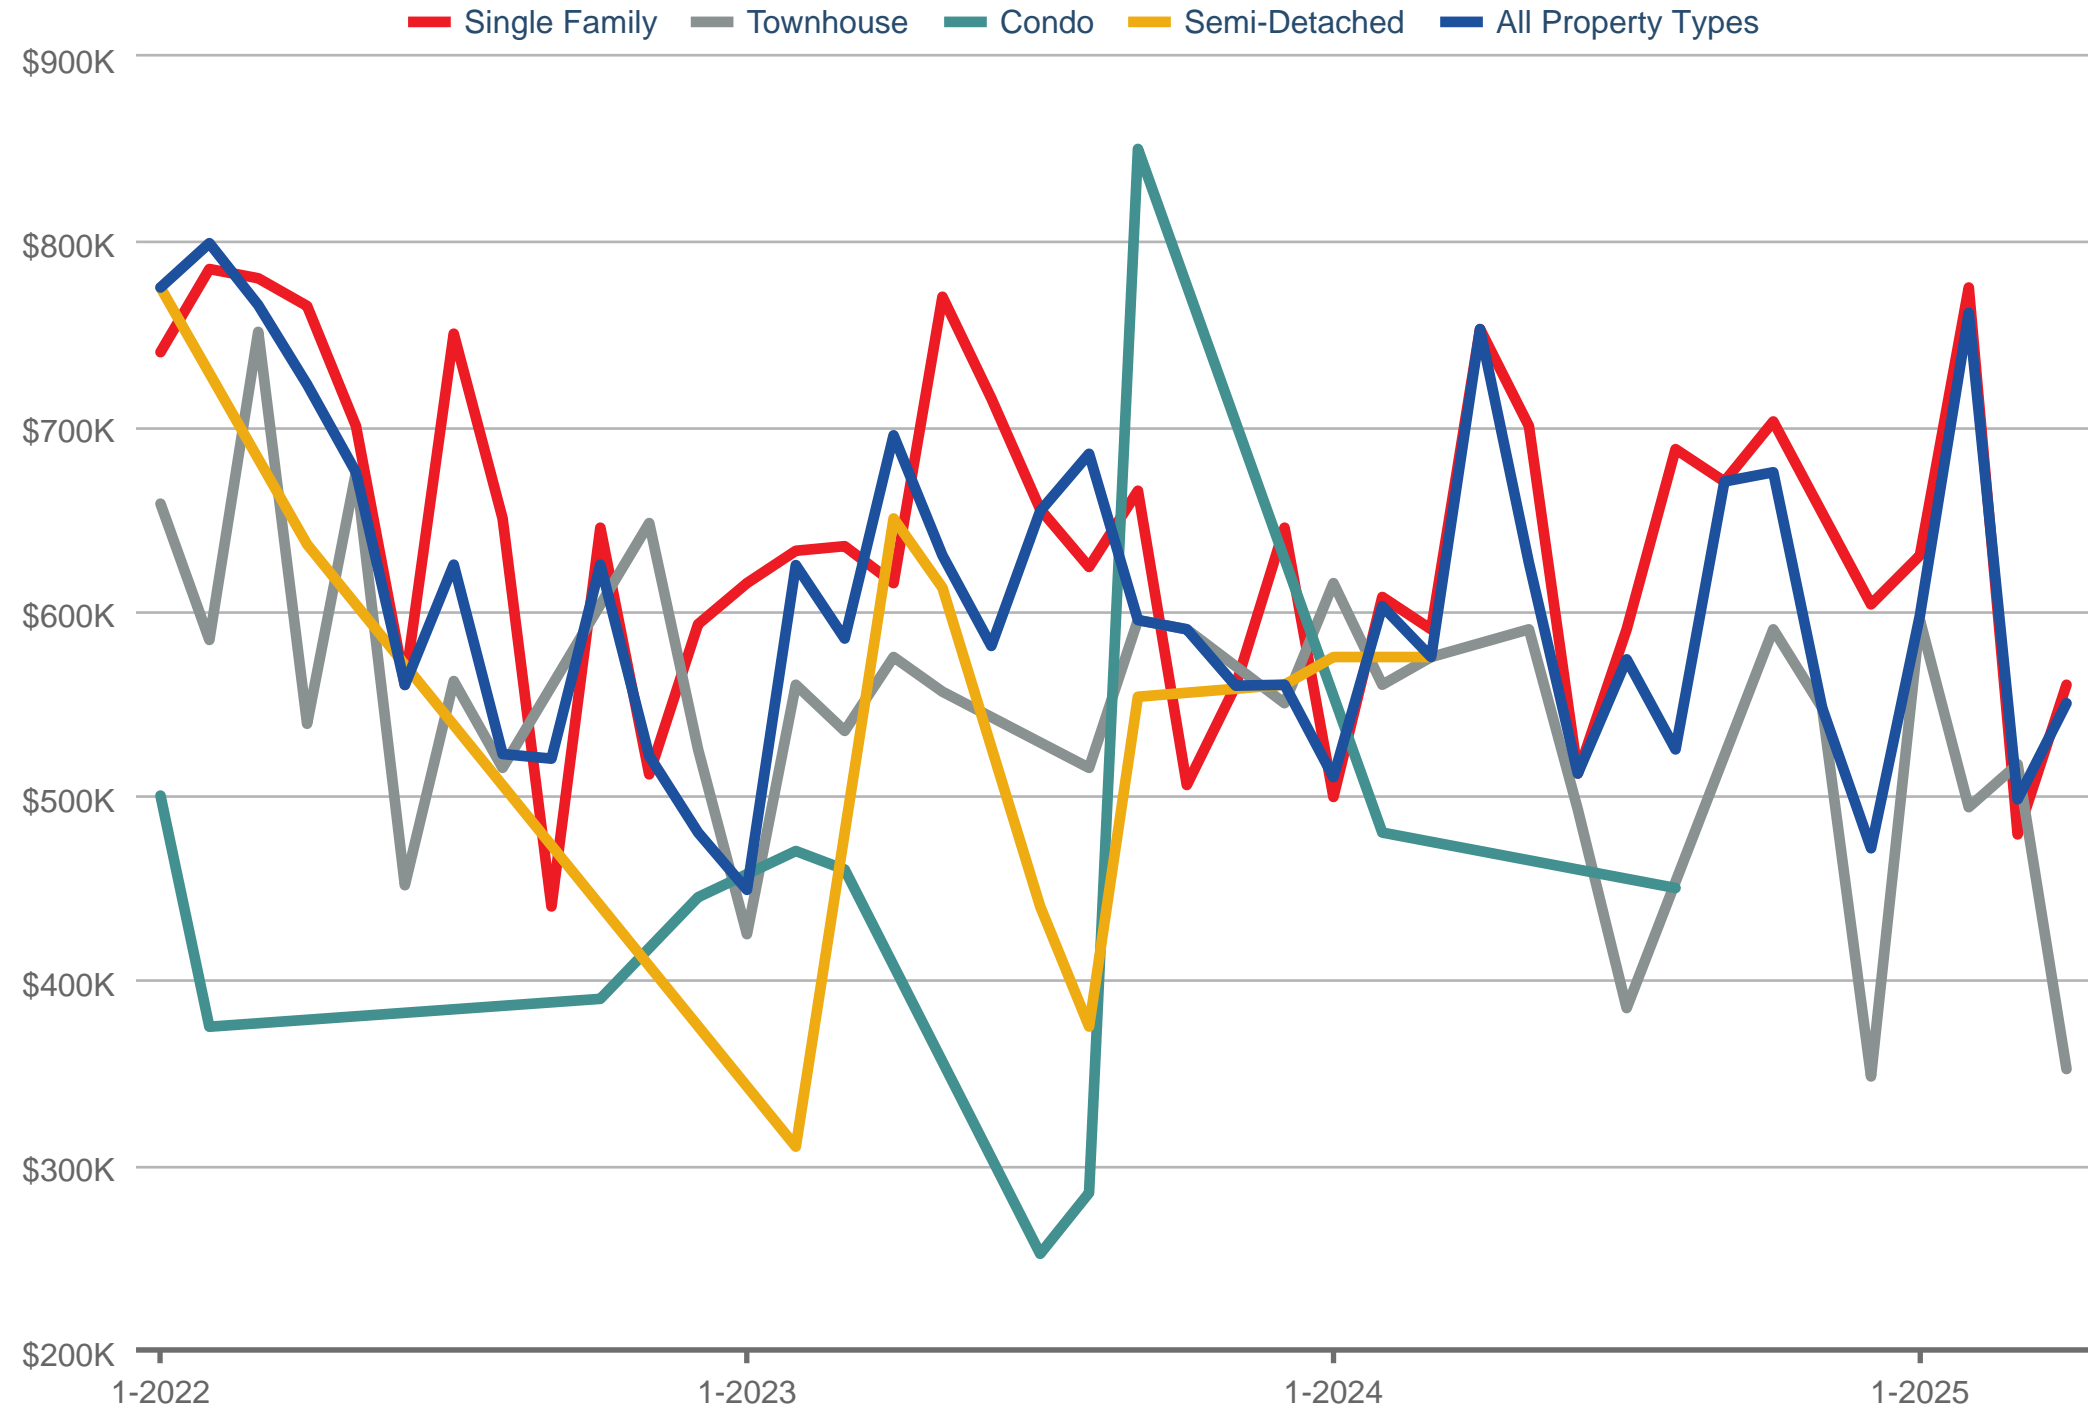

Mary Ellen Weatherhead
 MAKEY REAL ESTATE INC.

Office: 1-844-603-4920
me@realtorweatherhead.com

POWERED BY itsorealestate.ca

Median Sales Price - By Property Type

Tillsonburg

Each data point is one month of activity. Data is from May 17, 2025.