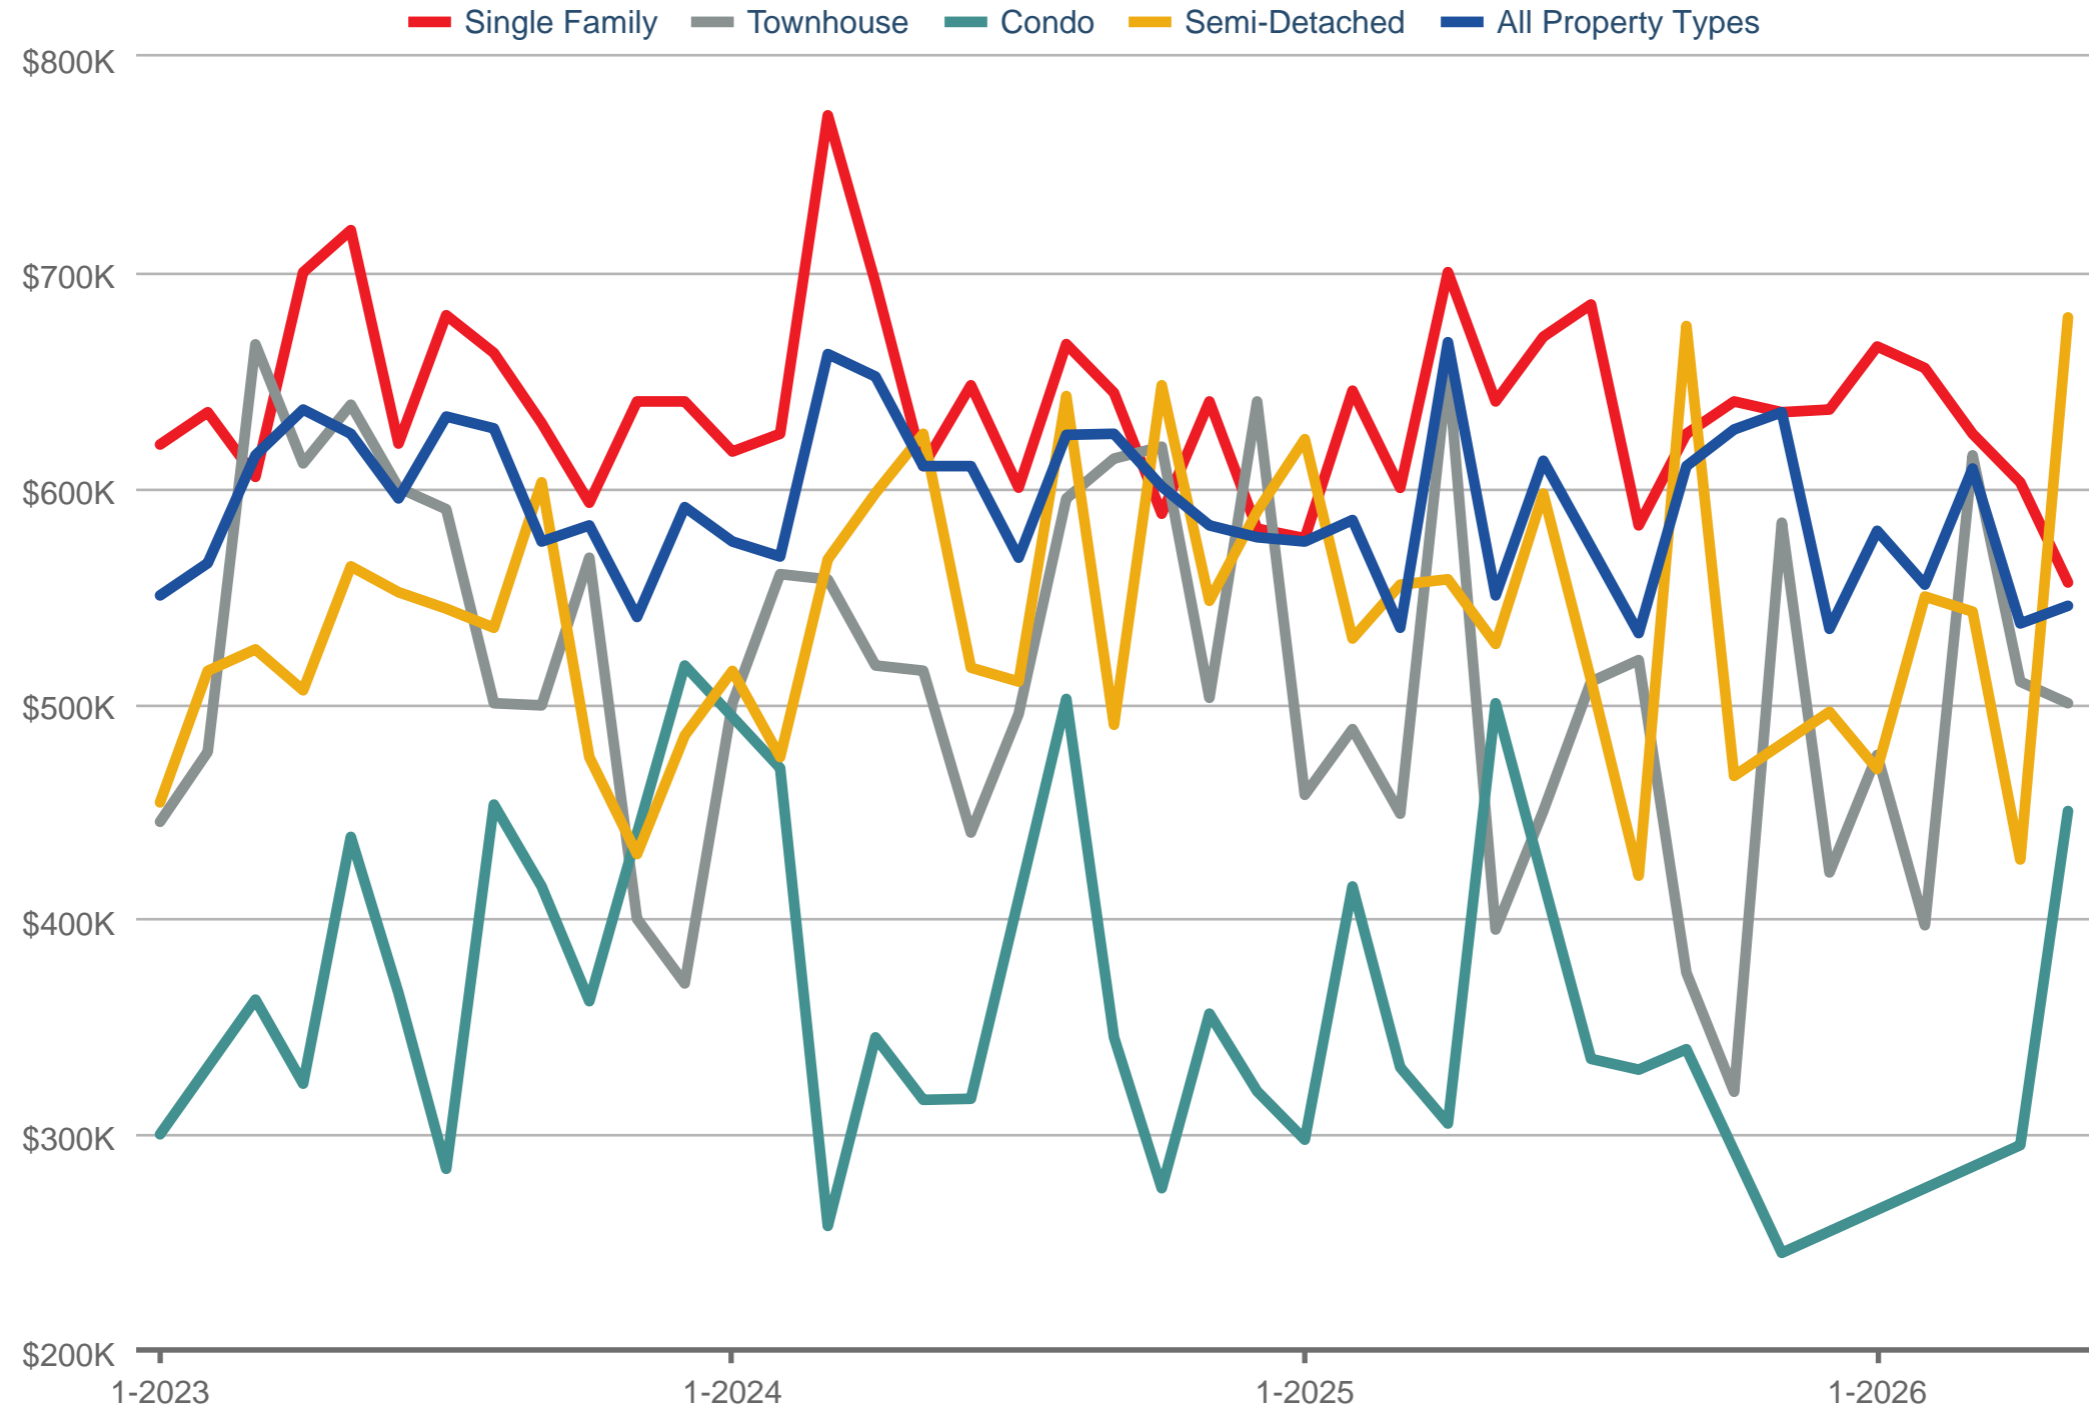

Median Sales Price - By Property Type

Woodstock

Each data point is one month of activity. Data is from June 10, 2026.

All data from ITSO. InfoSparks © 2026 ShowingTime Plus, LLC.