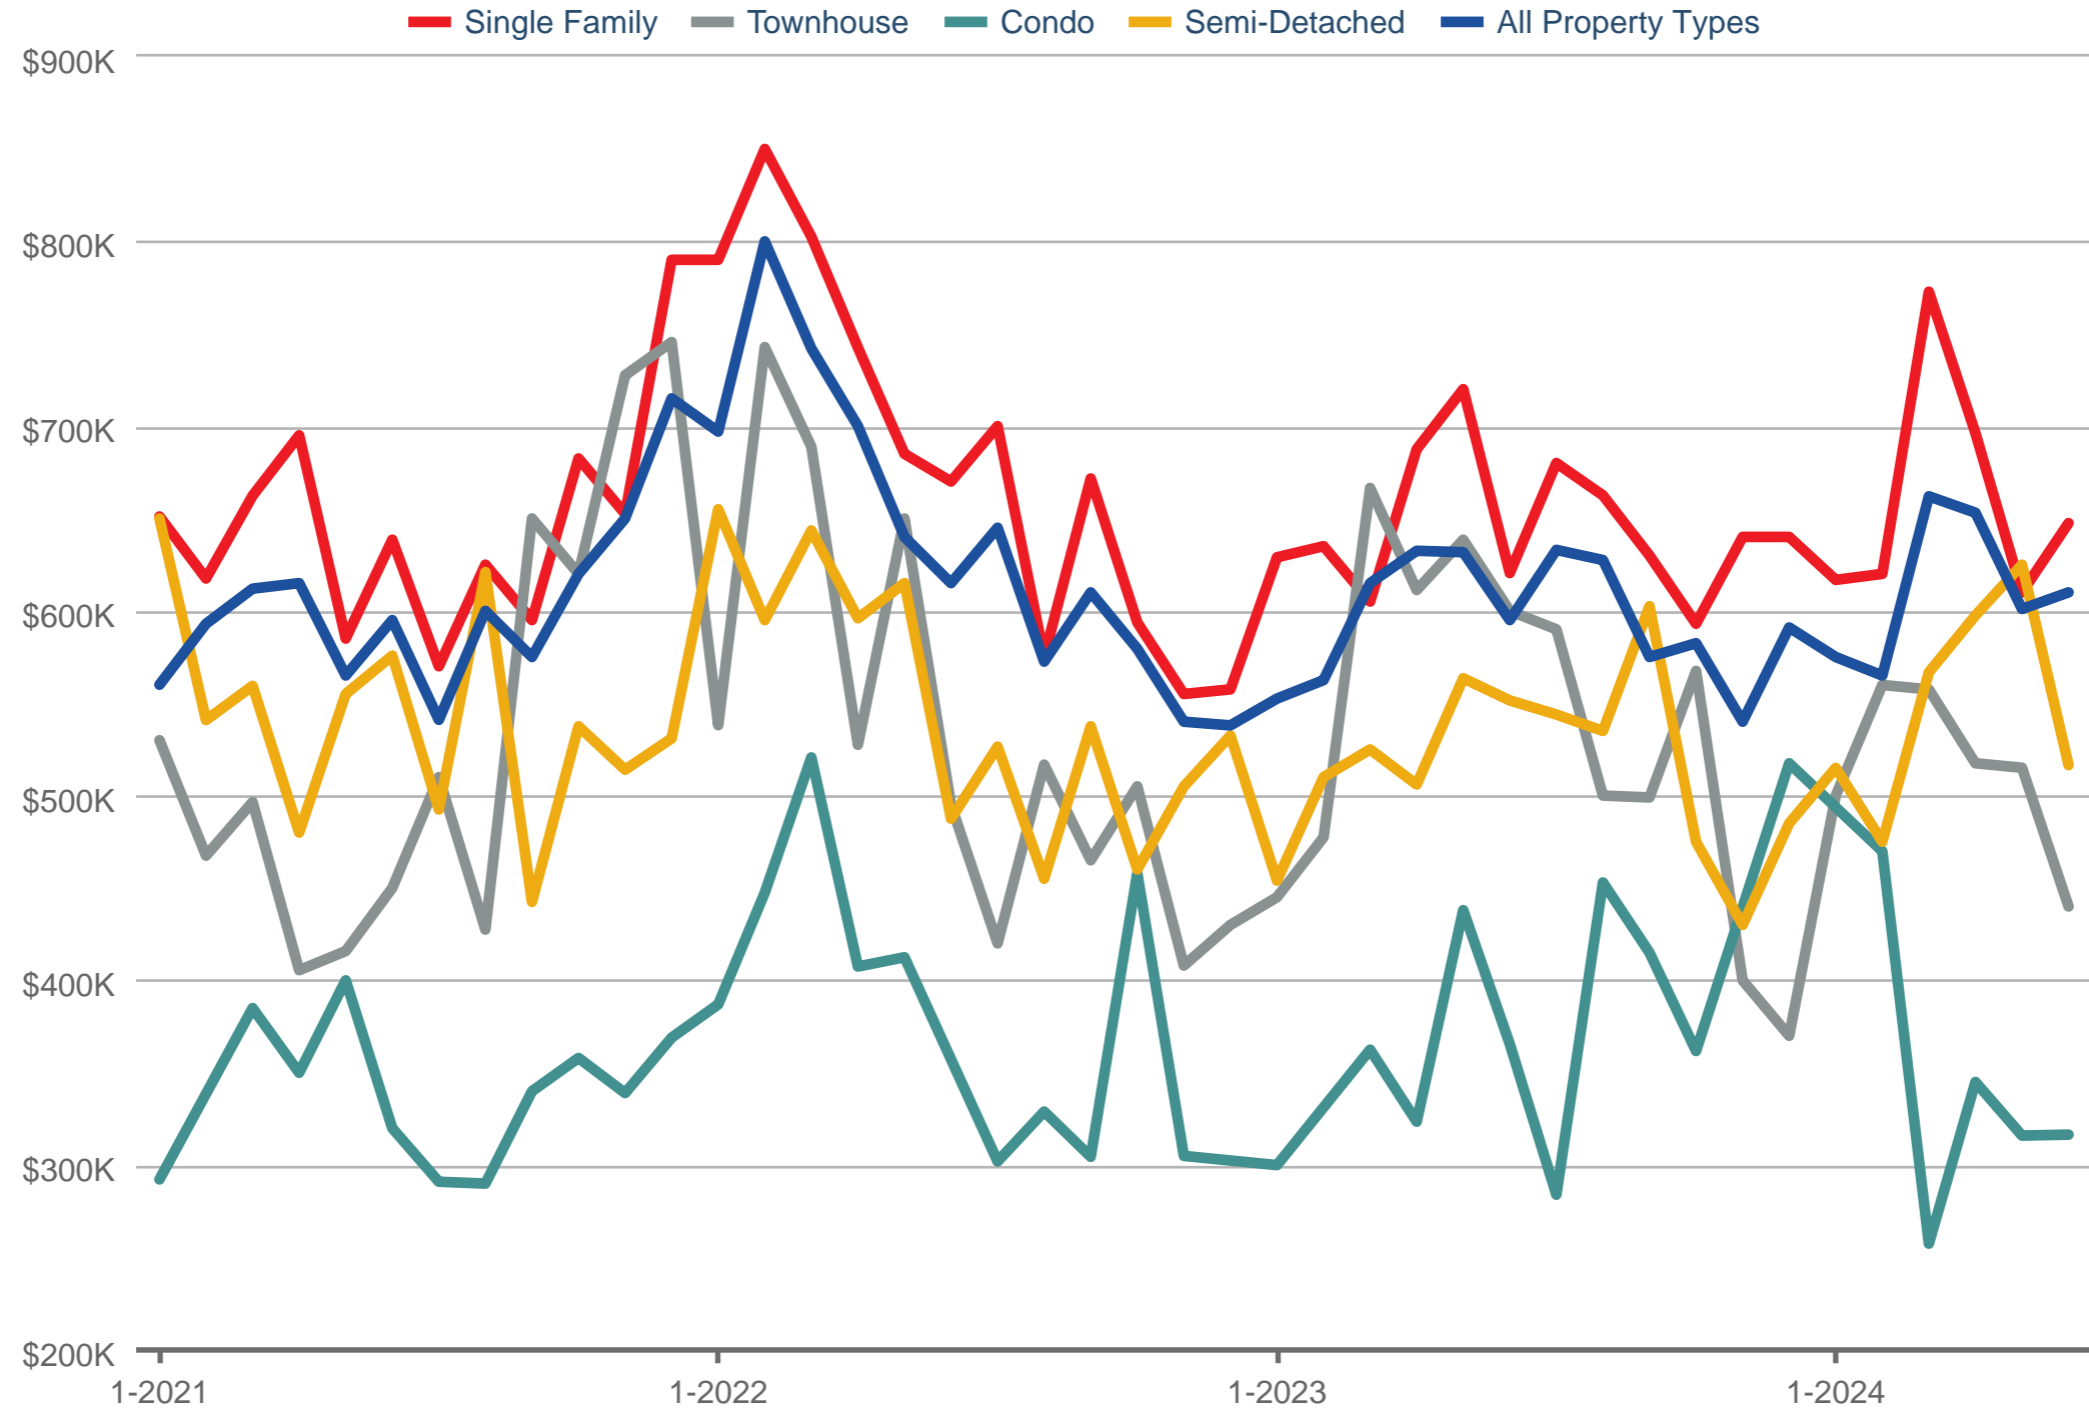

### Median Sales Price - By Property Type

Woodstock

Each data point is one month of activity. Data is from July 27, 2024.

All data from ITSO. InfoSparks © 2024 ShowingTime.