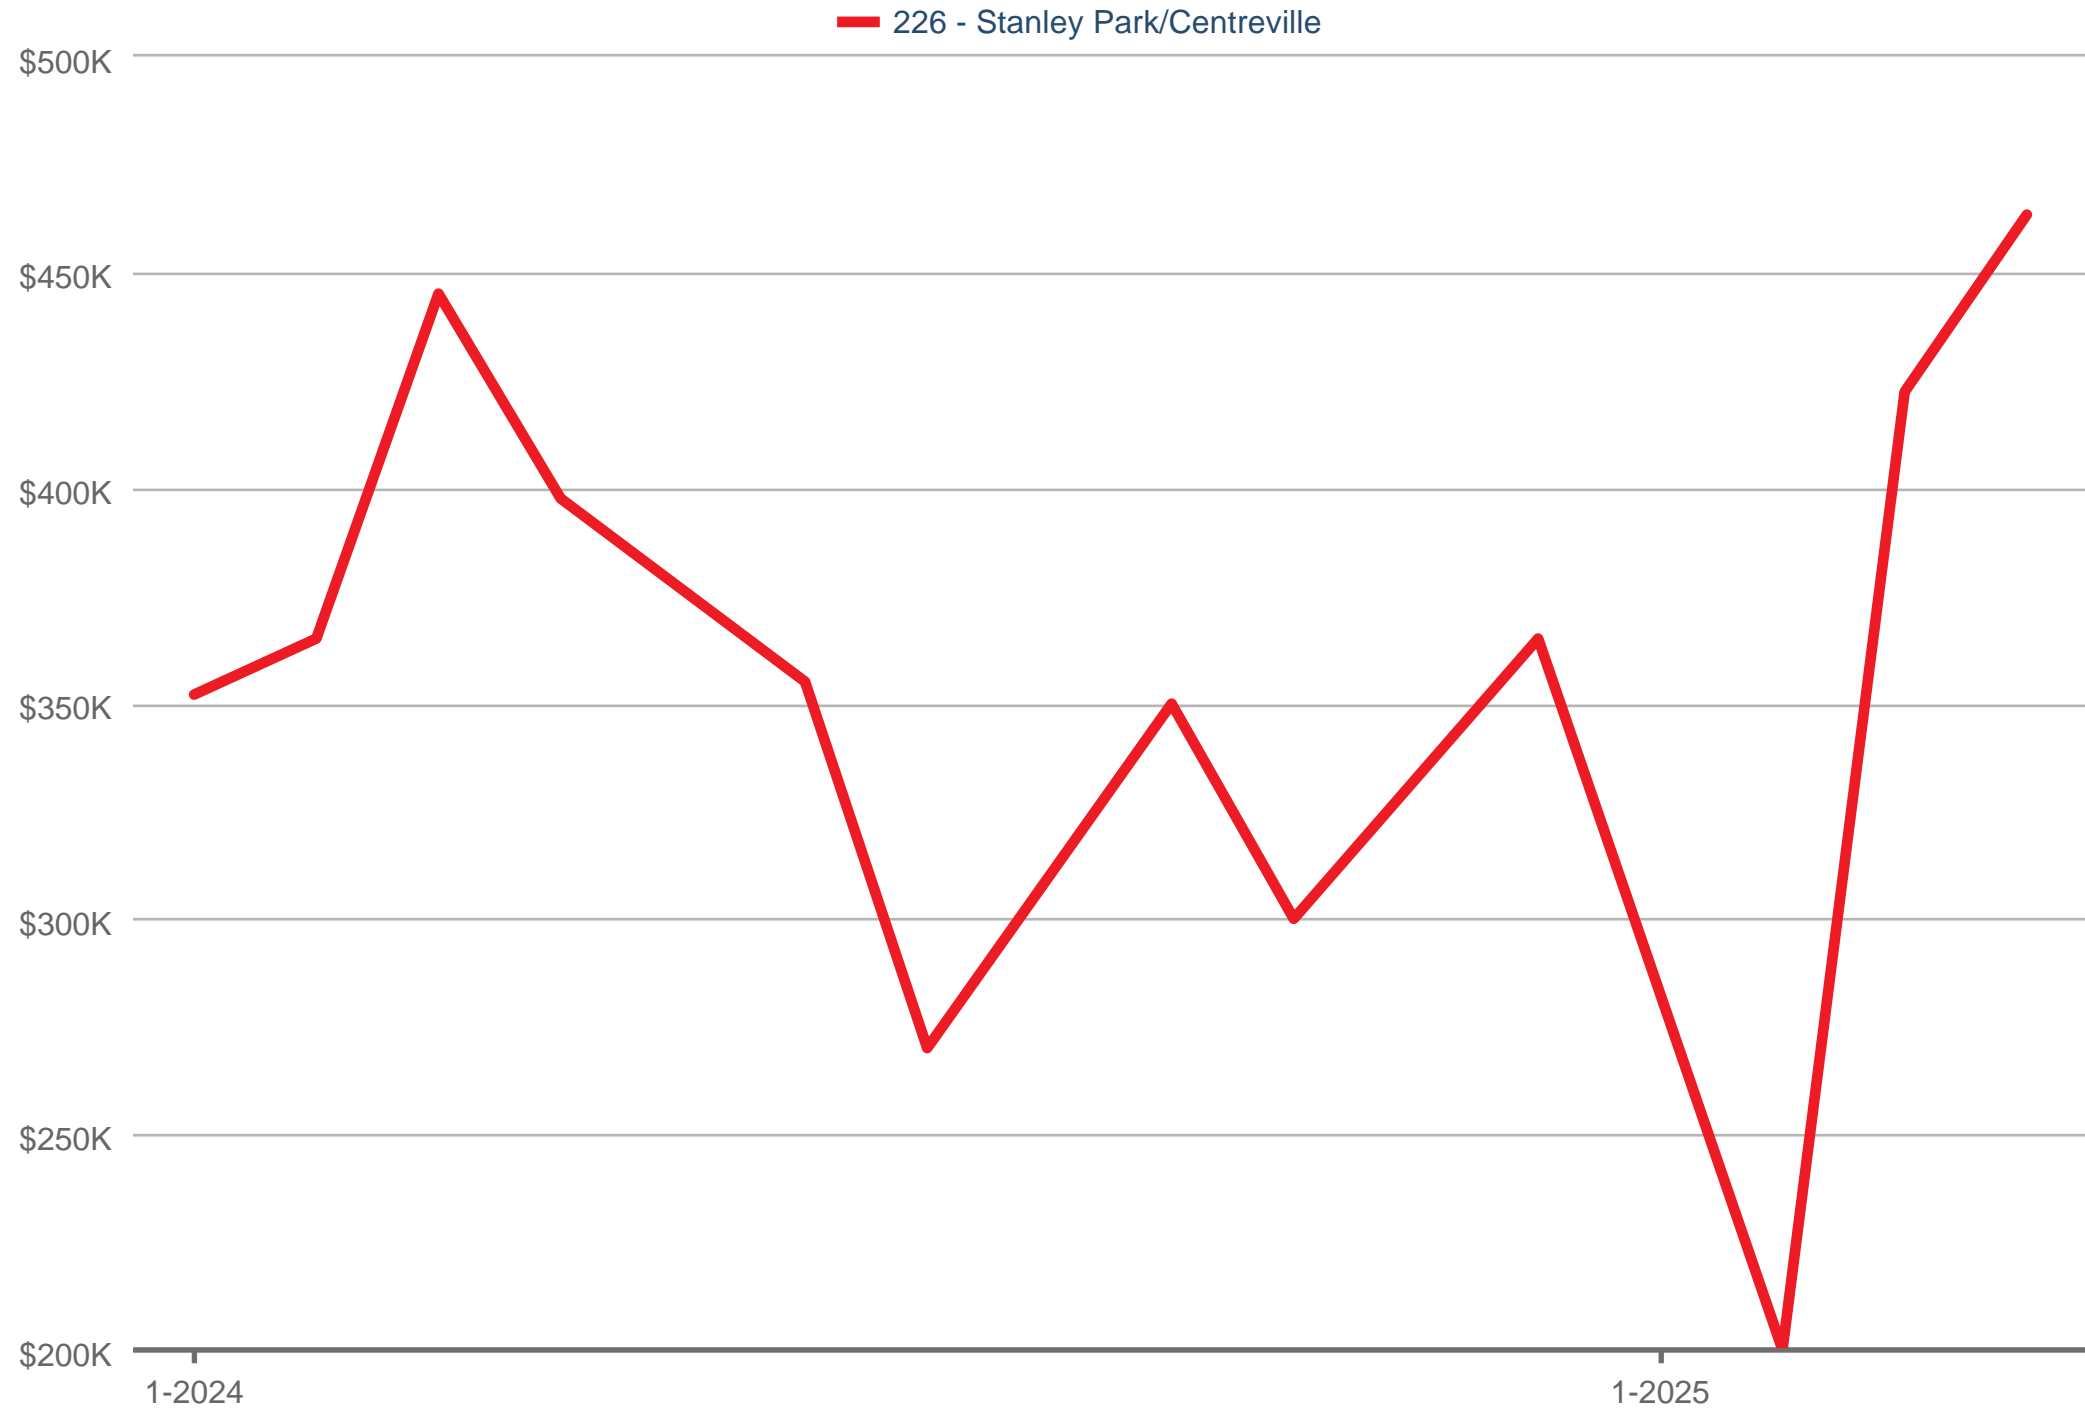

### Average Sales Price

226 - Stanley Park/Centreville: Condo

Each data point is one month of activity. Data is from May 17, 2025.