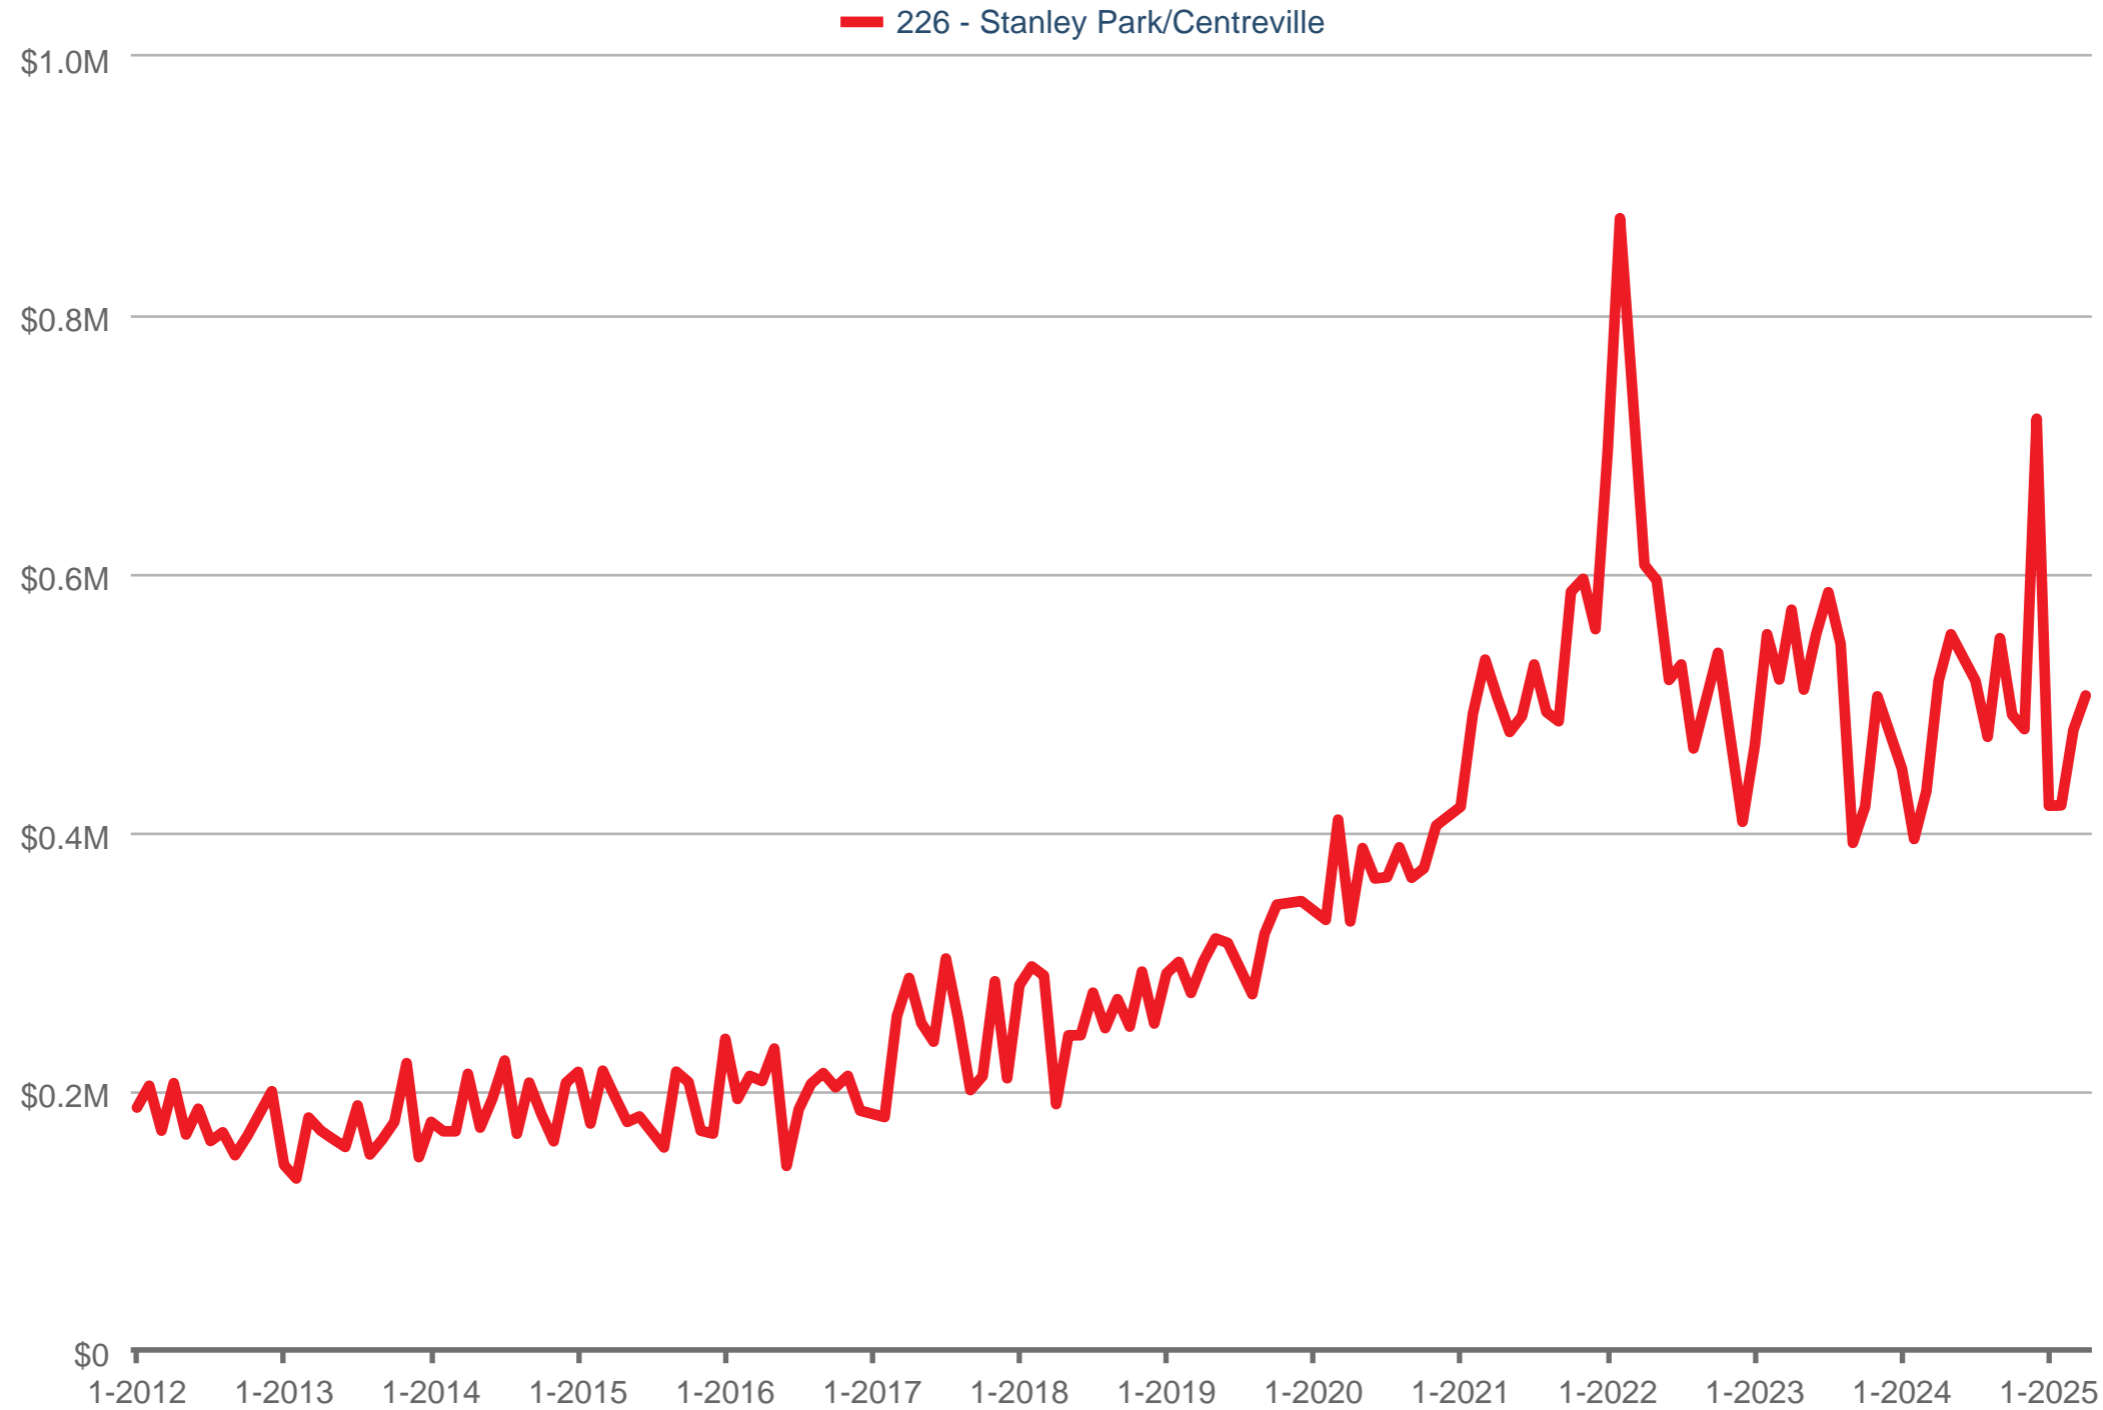

### Average Sales Price

226 - Stanley Park/Centreville: Townhouse

Each data point is one month of activity. Data is from May 17, 2025.