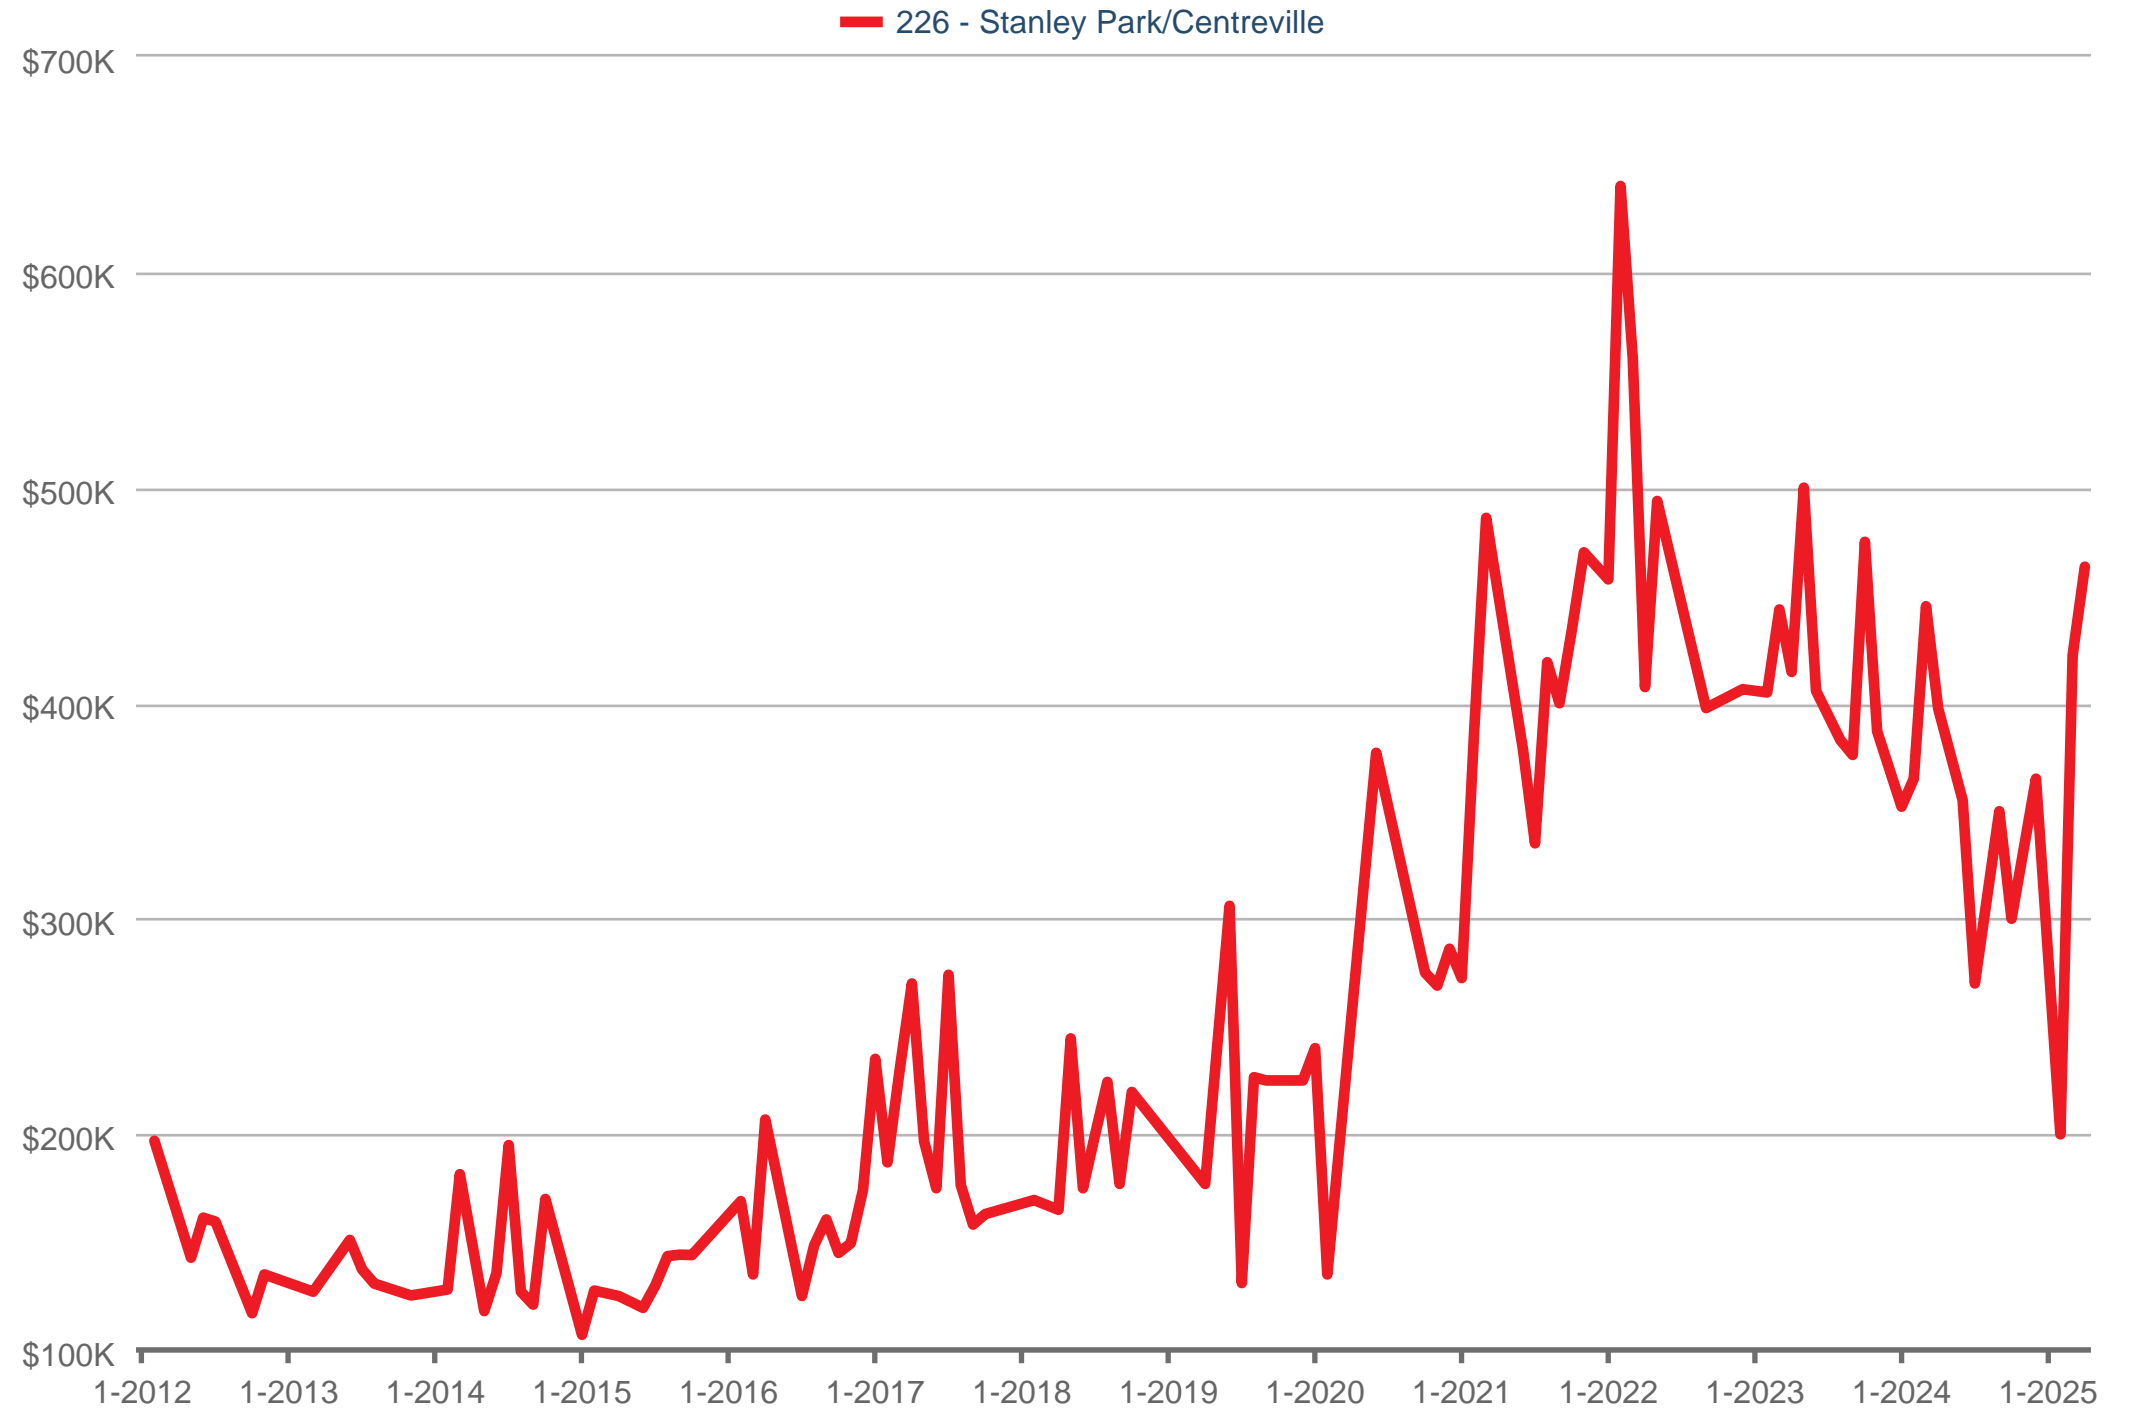

Average Sales Price

226 - Stanley Park/Centreville: Condo

Each data point is one month of activity. Data is from May 17, 2025.