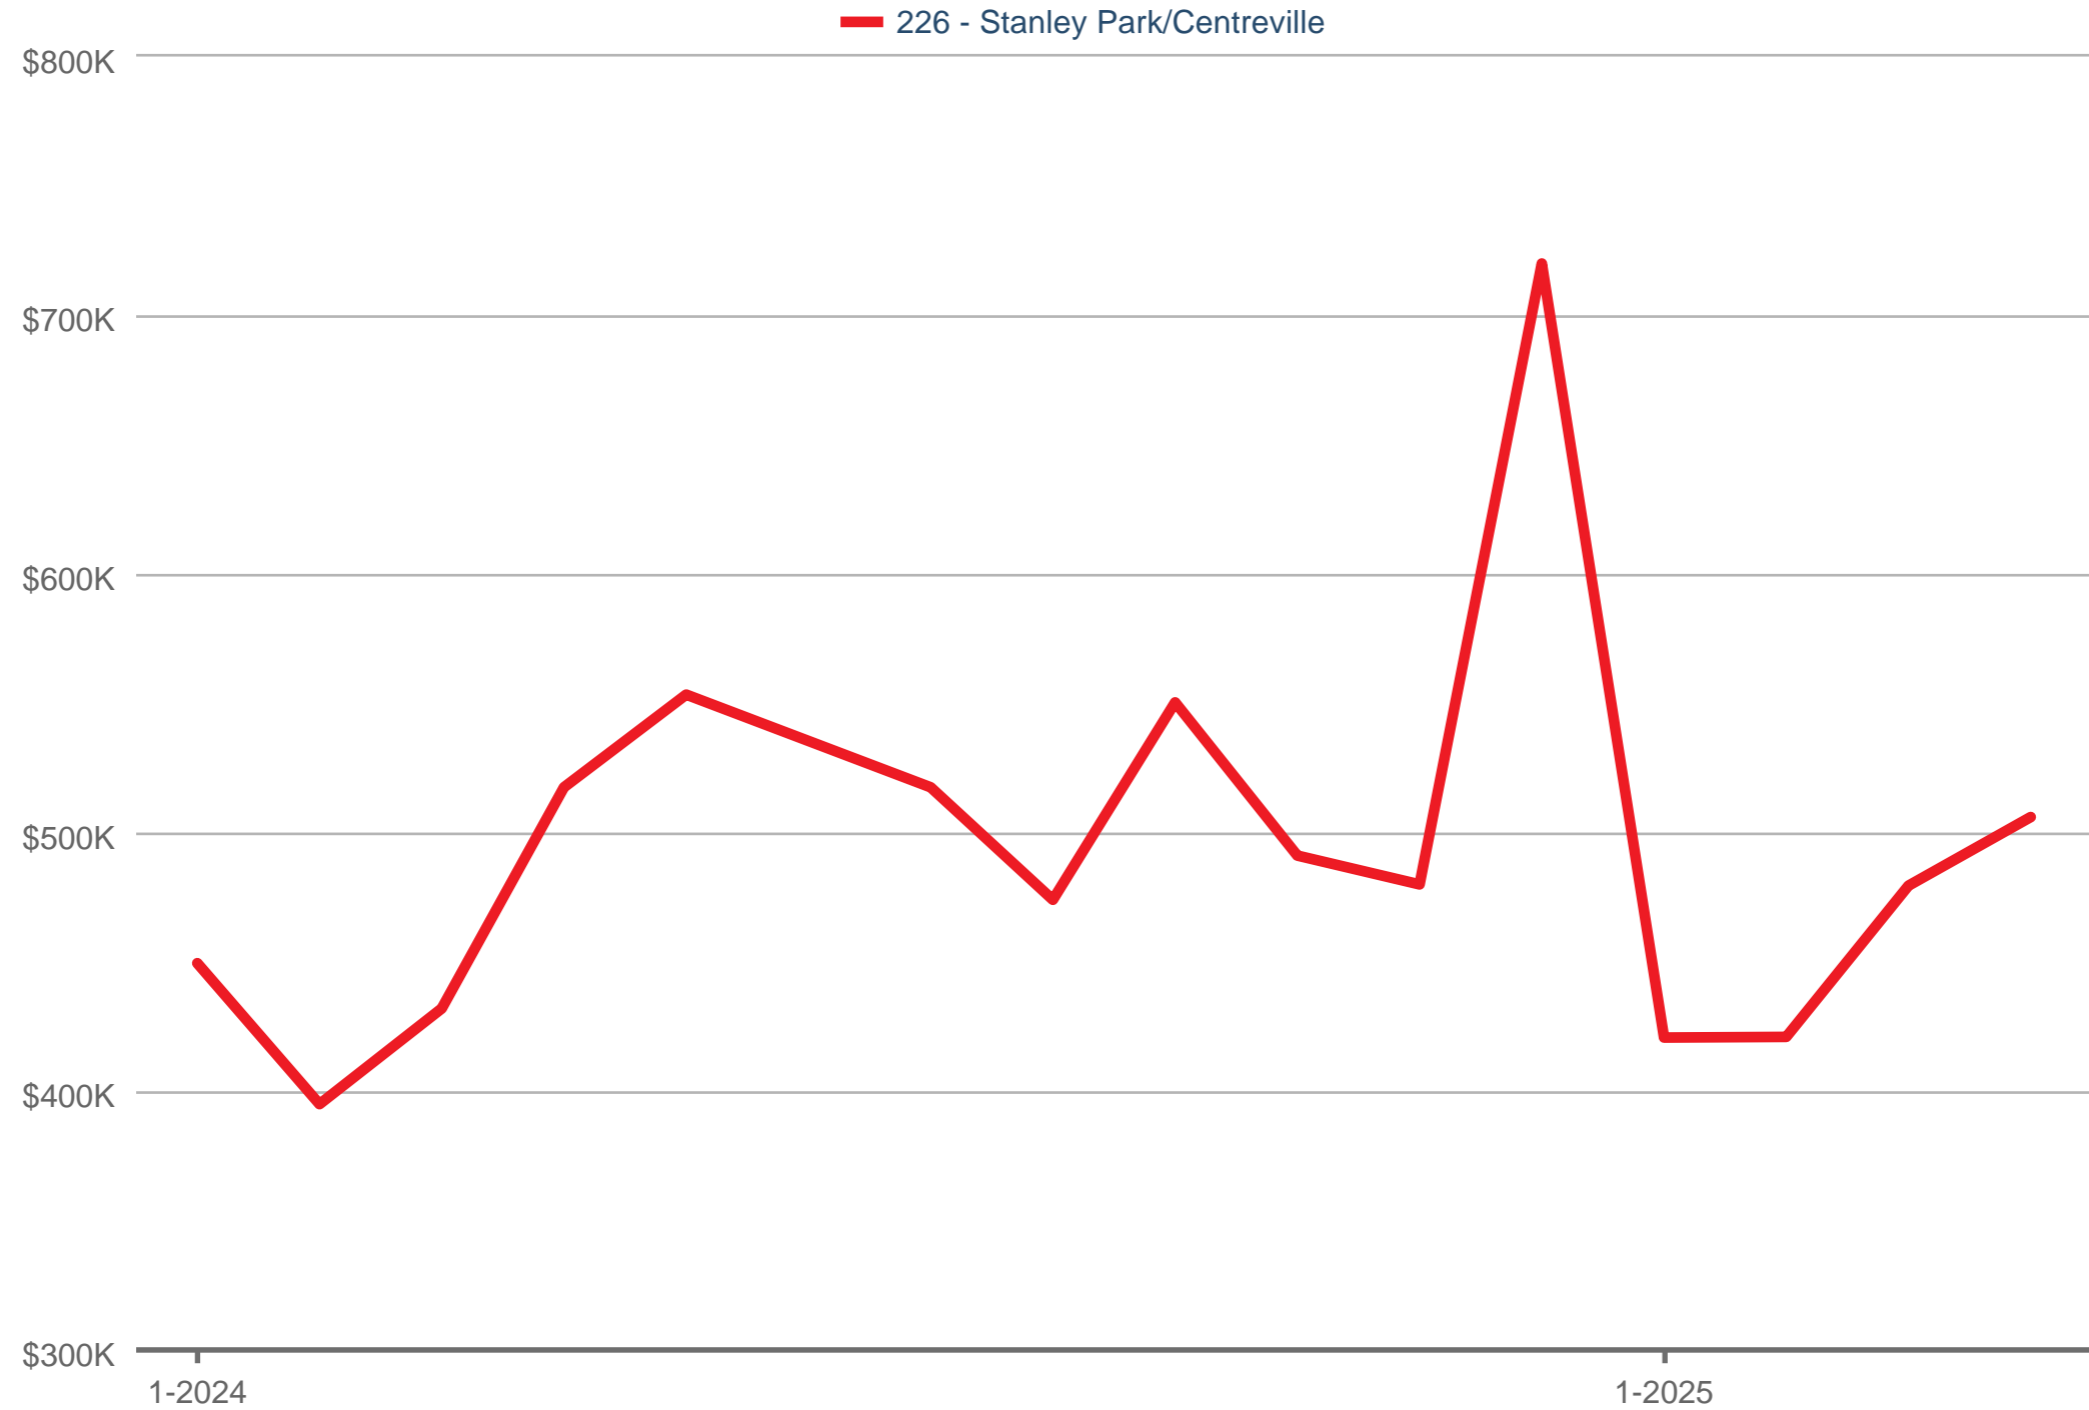

### Average Sales Price

226 - Stanley Park/Centreville: Townhouse

Each data point is one month of activity. Data is from May 17, 2025.