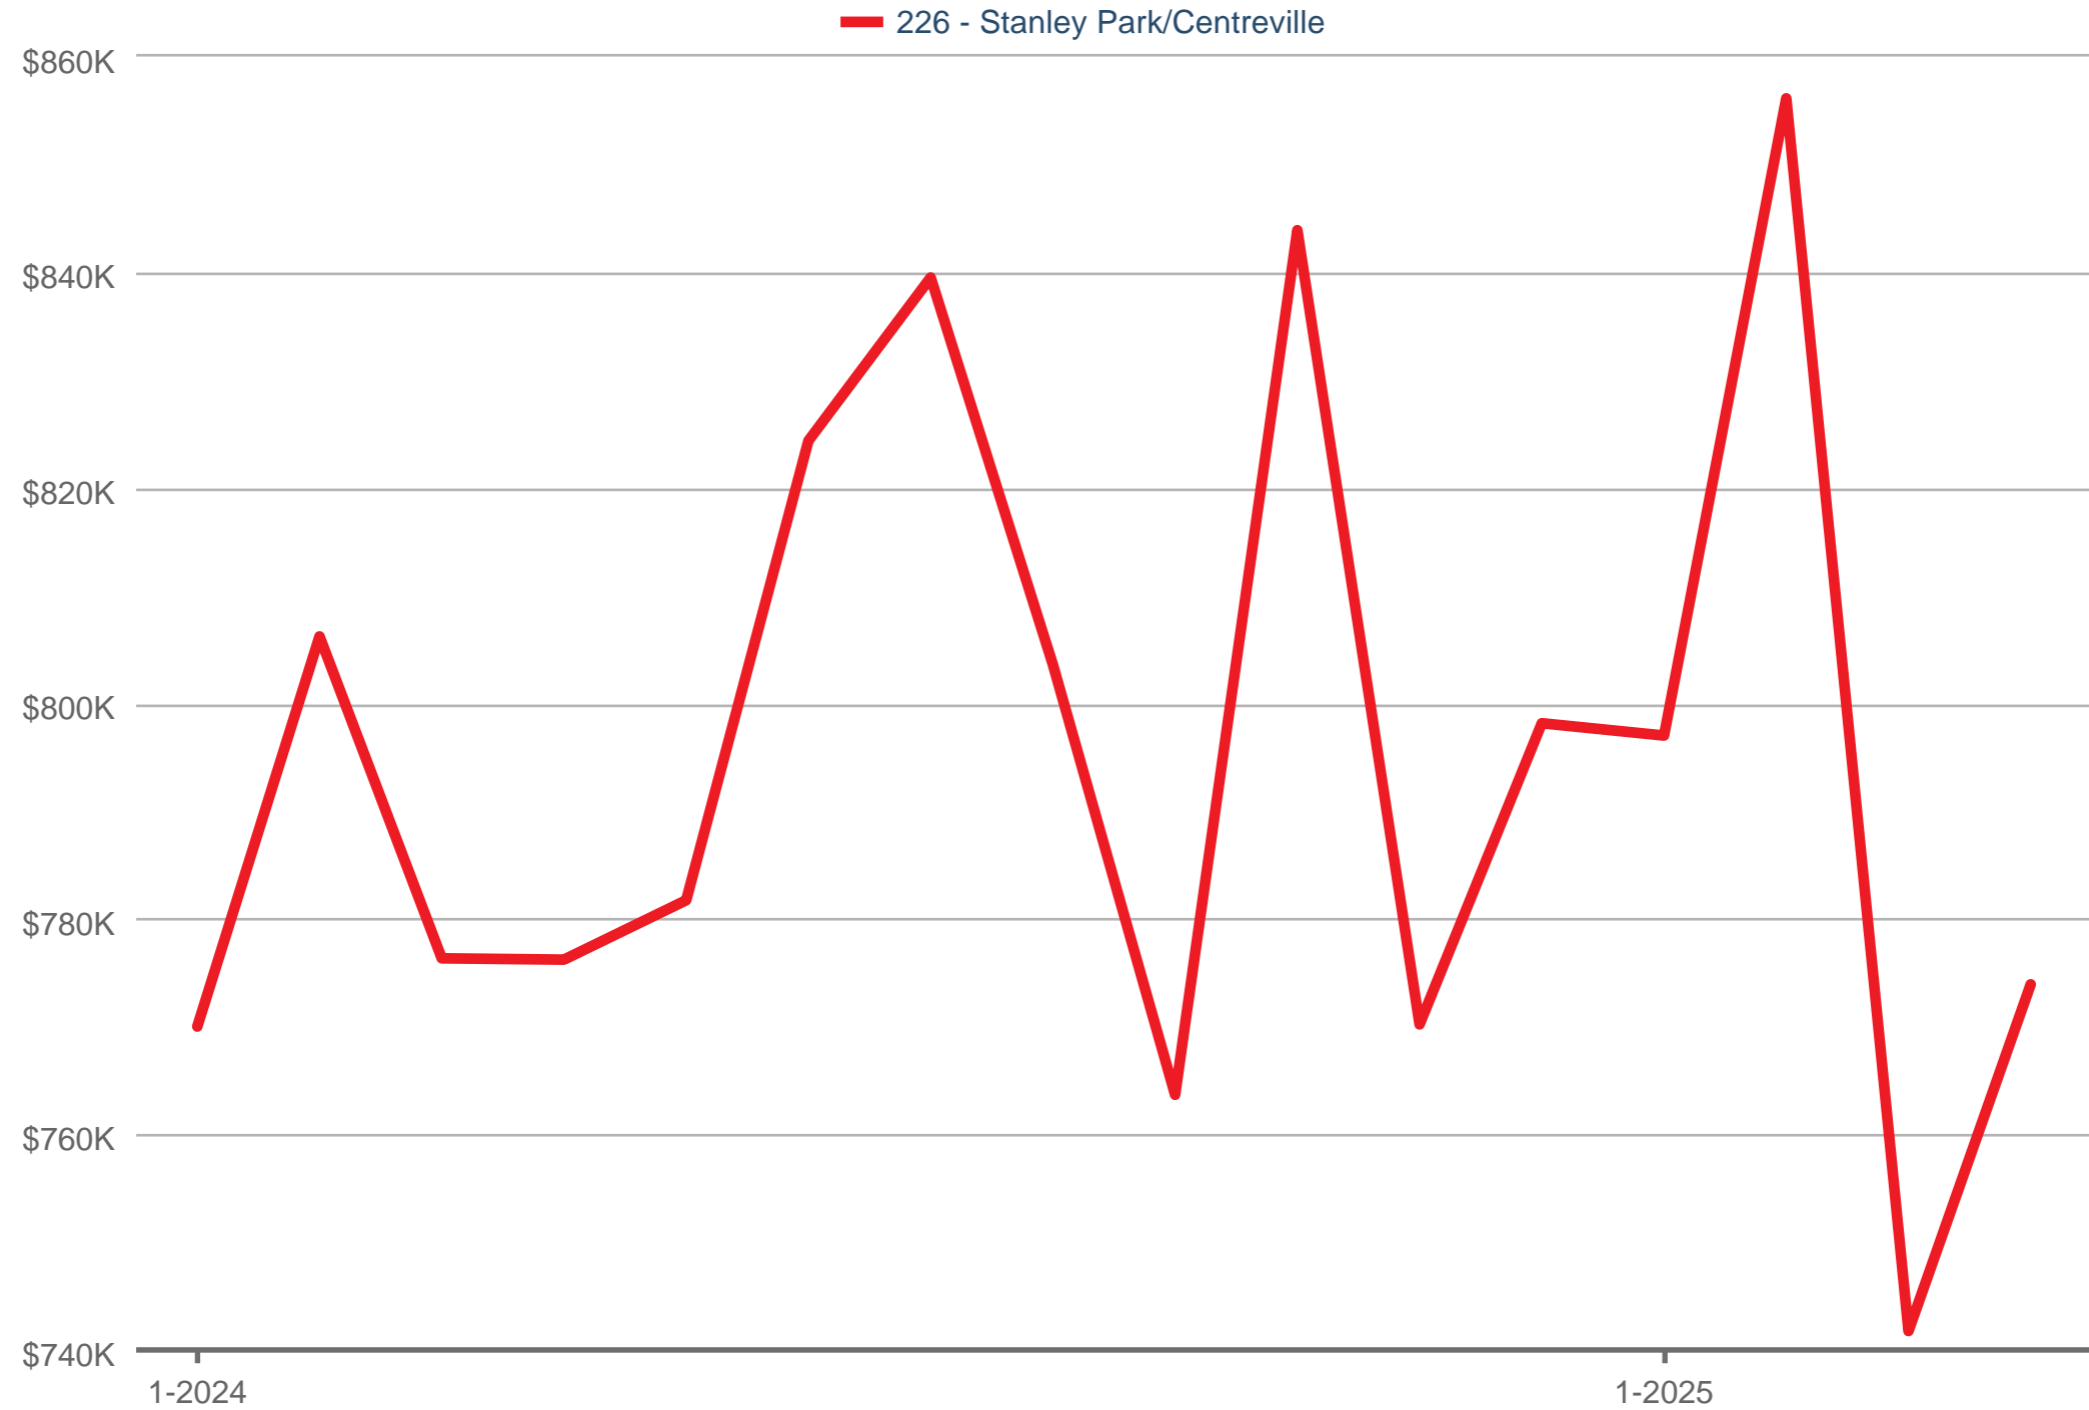

Average Sales Price

226 - Stanley Park/Centreville: Single Family

Each data point is one month of activity. Data is from May 17, 2025.