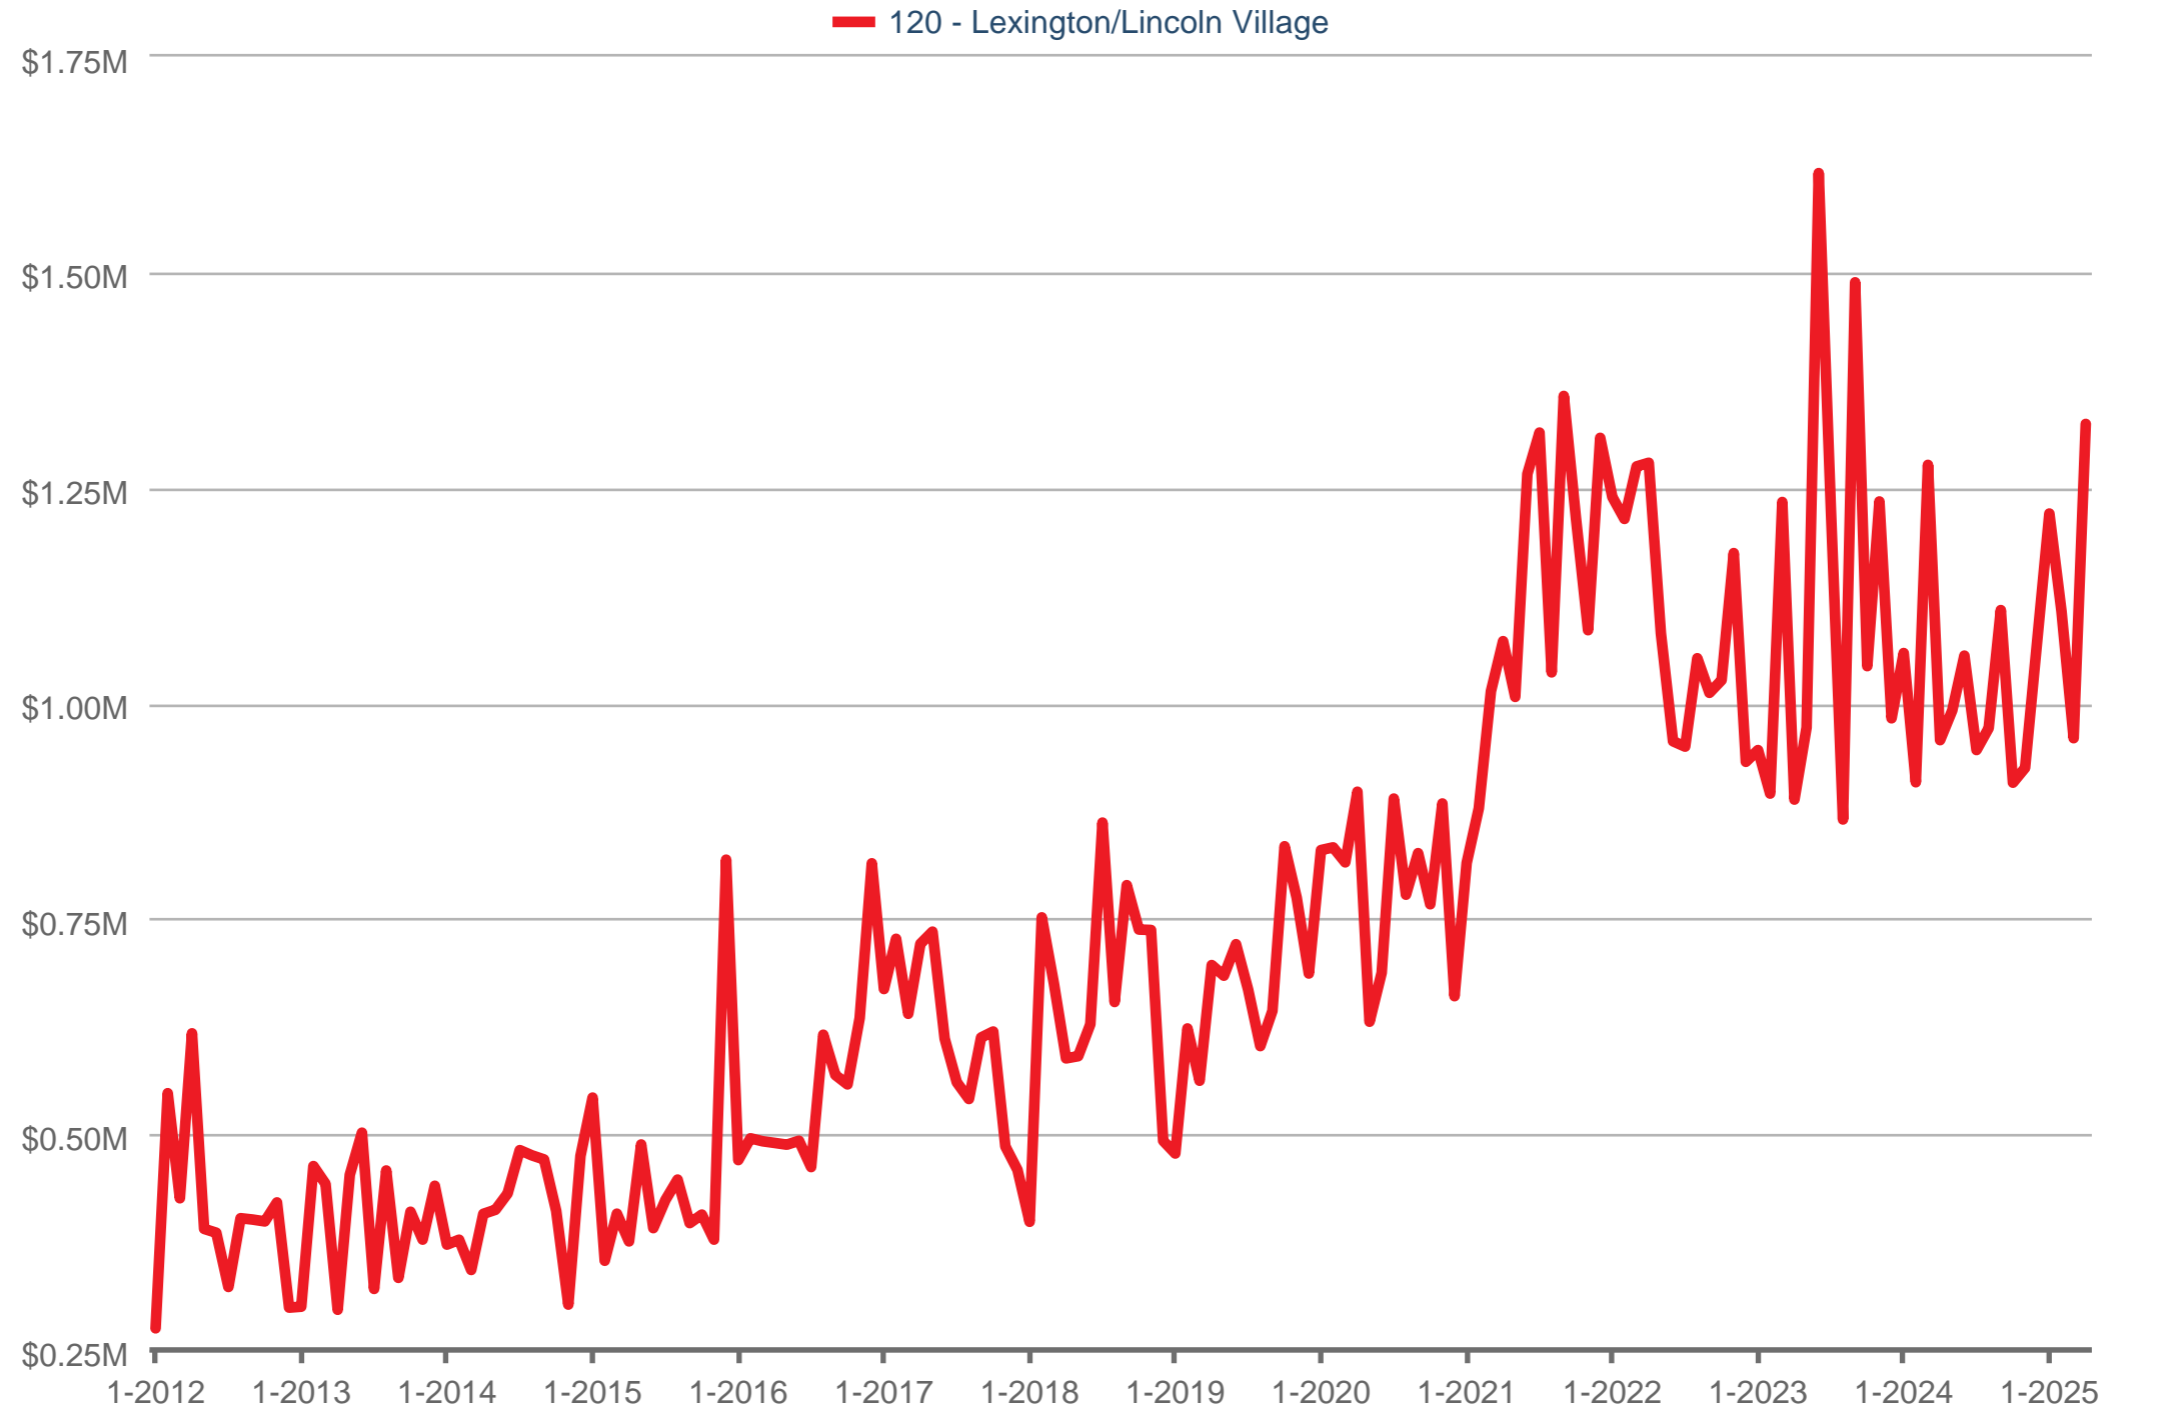

### Average Sales Price

120 - Lexington/Lincoln Village: Single Family

Each data point is one month of activity. Data is from May 17, 2025.