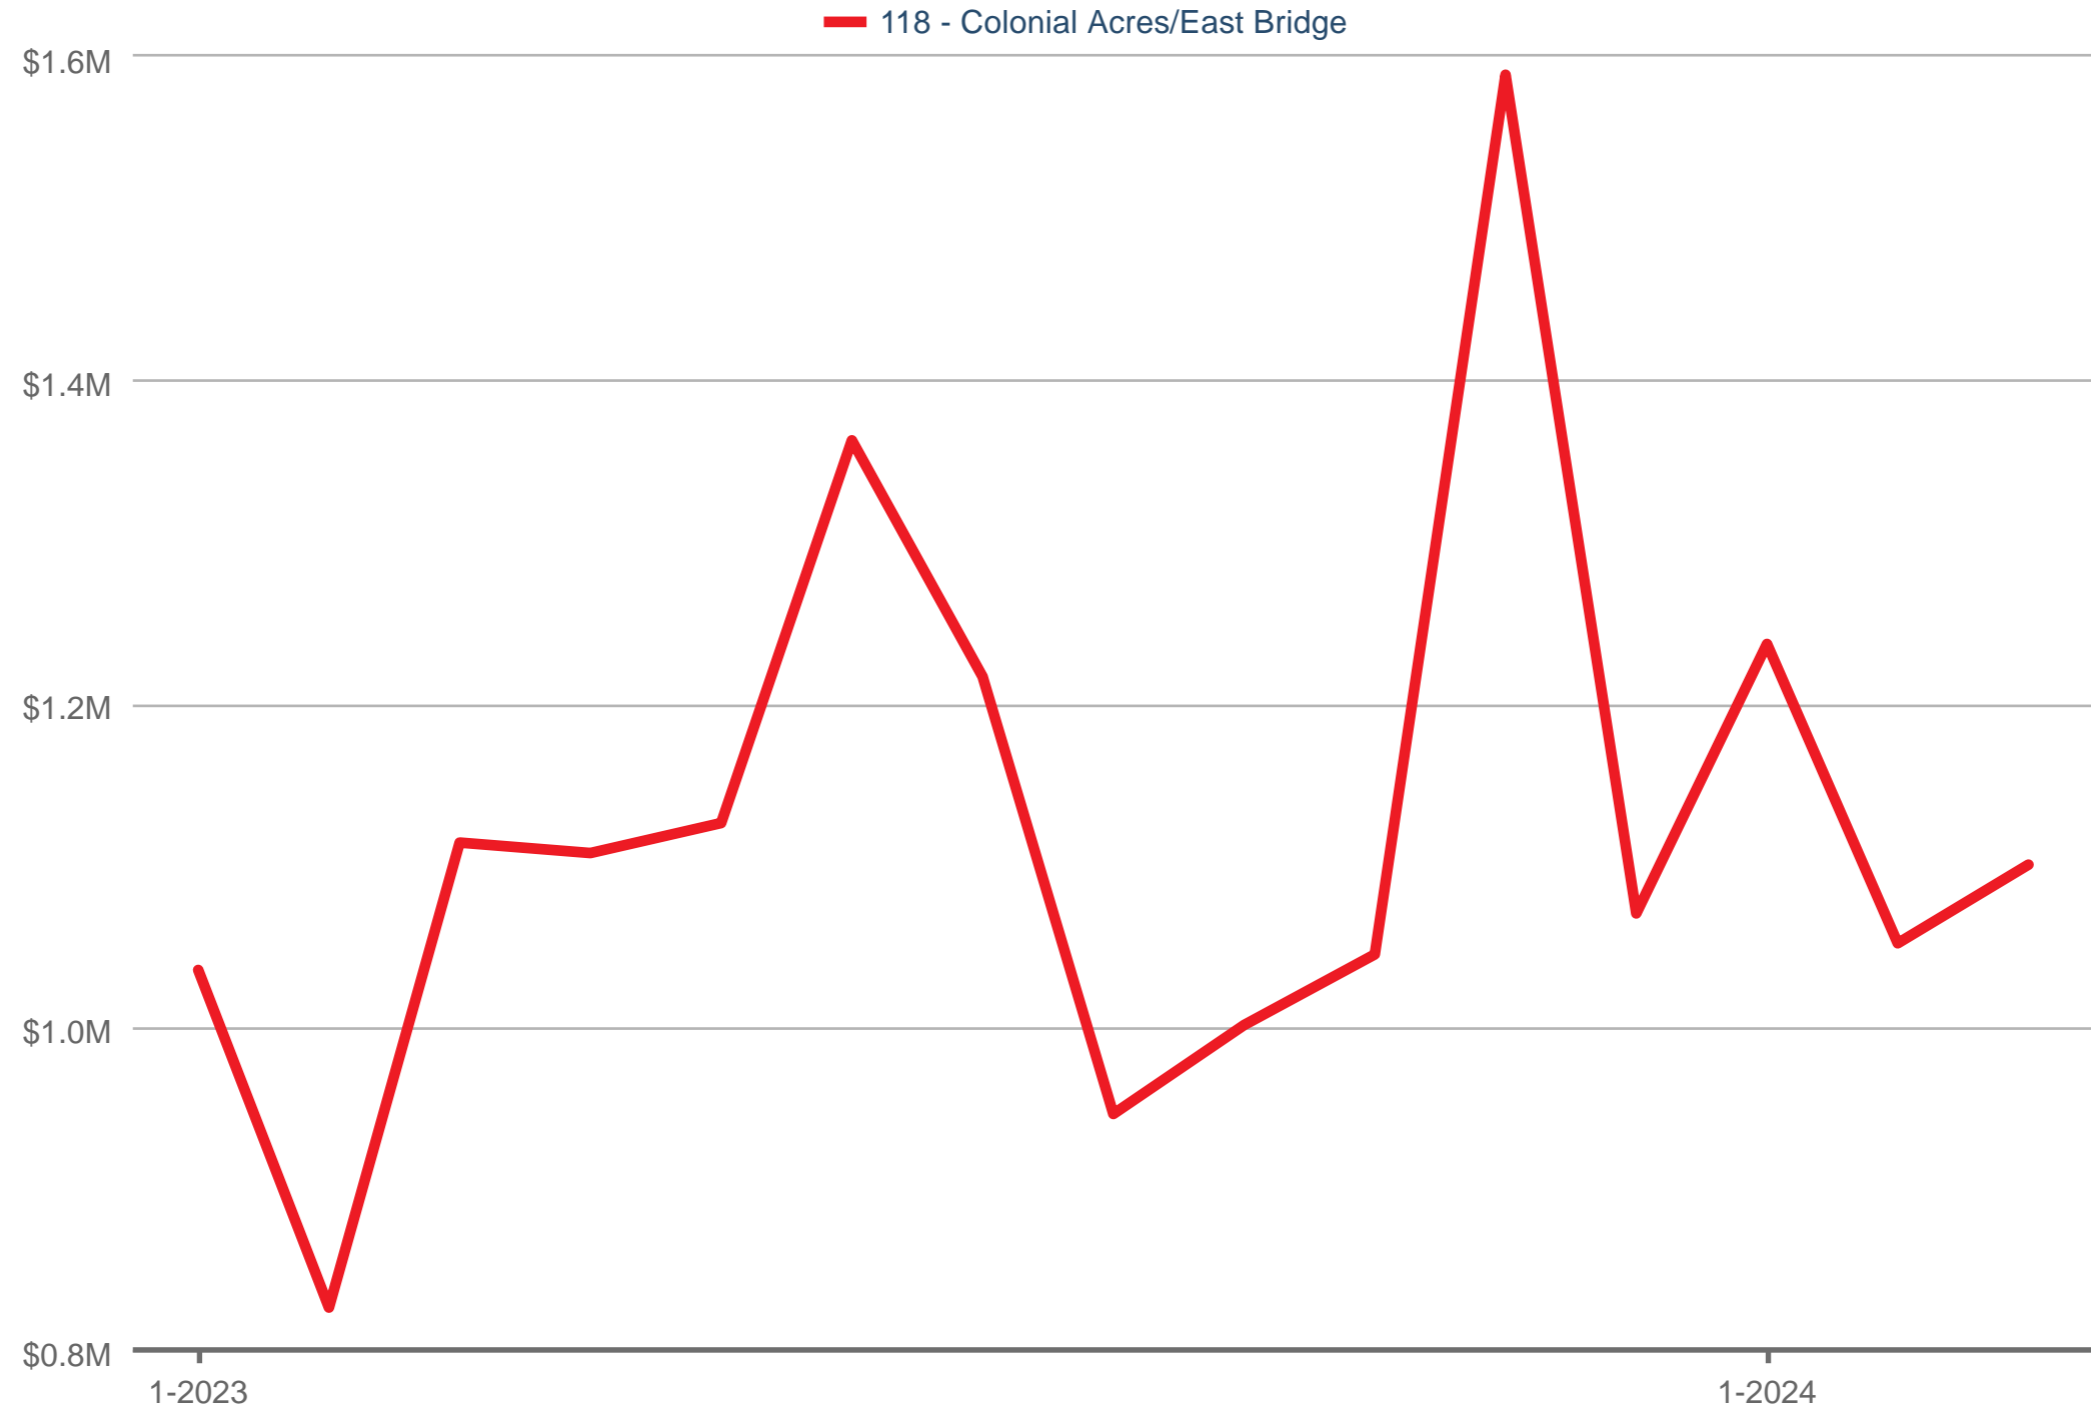

Average Sales Price

118 - Colonial Acres/East Bridge: Single Family

Each data point is one month of activity. Data is from April 18, 2024.