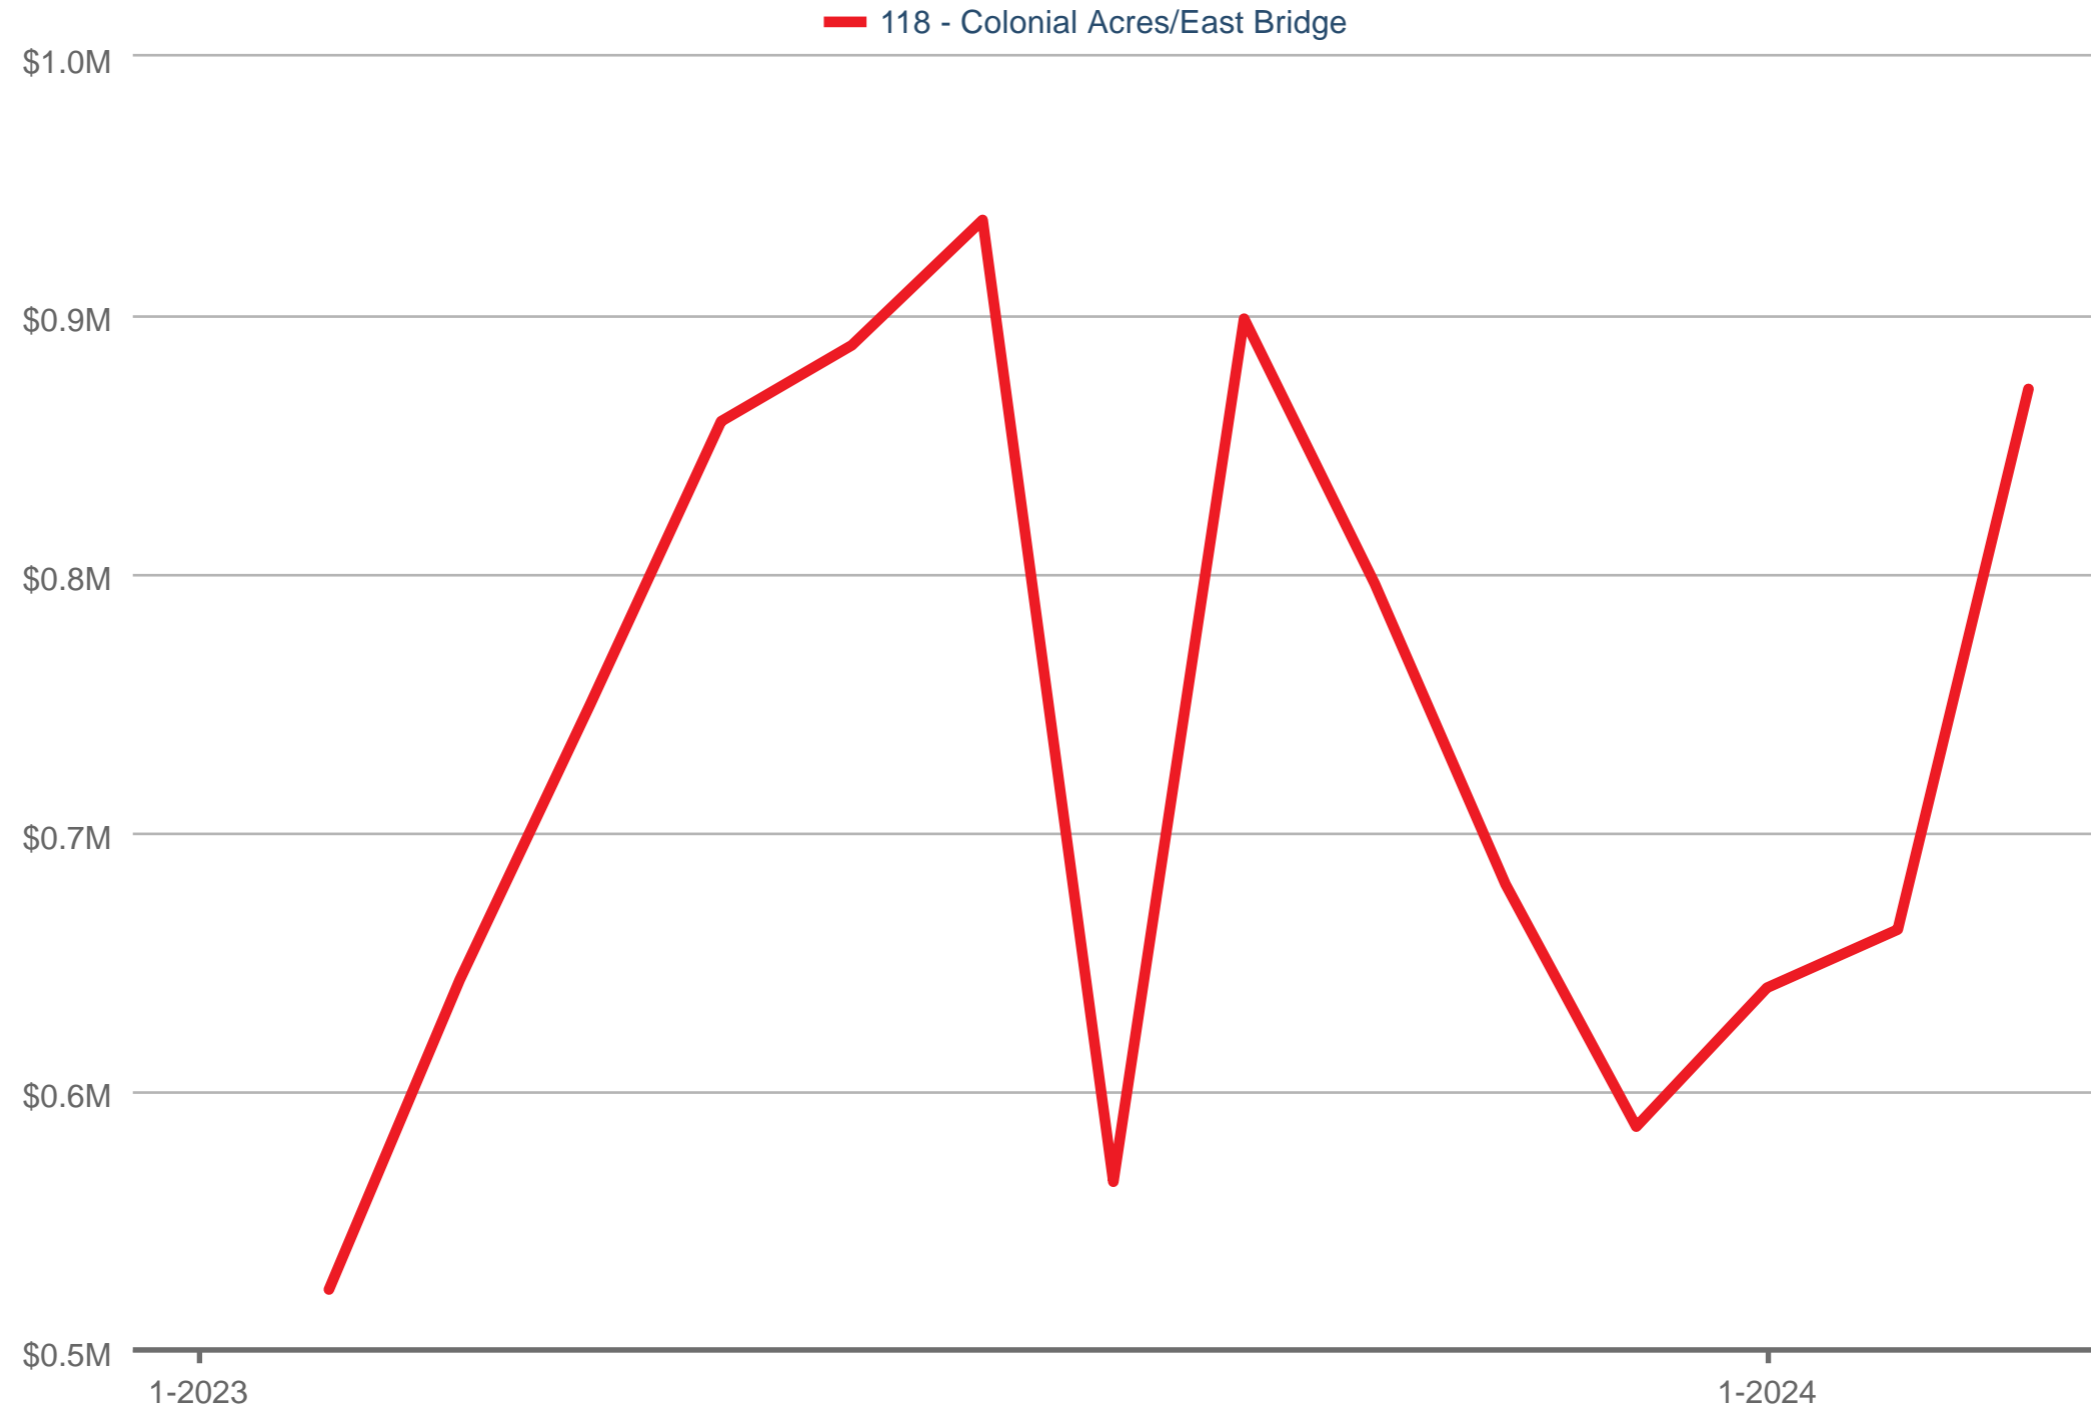

Average Sales Price

118 - Colonial Acres/East Bridge: Townhouse

Each data point is one month of activity. Data is from April 27, 2024.