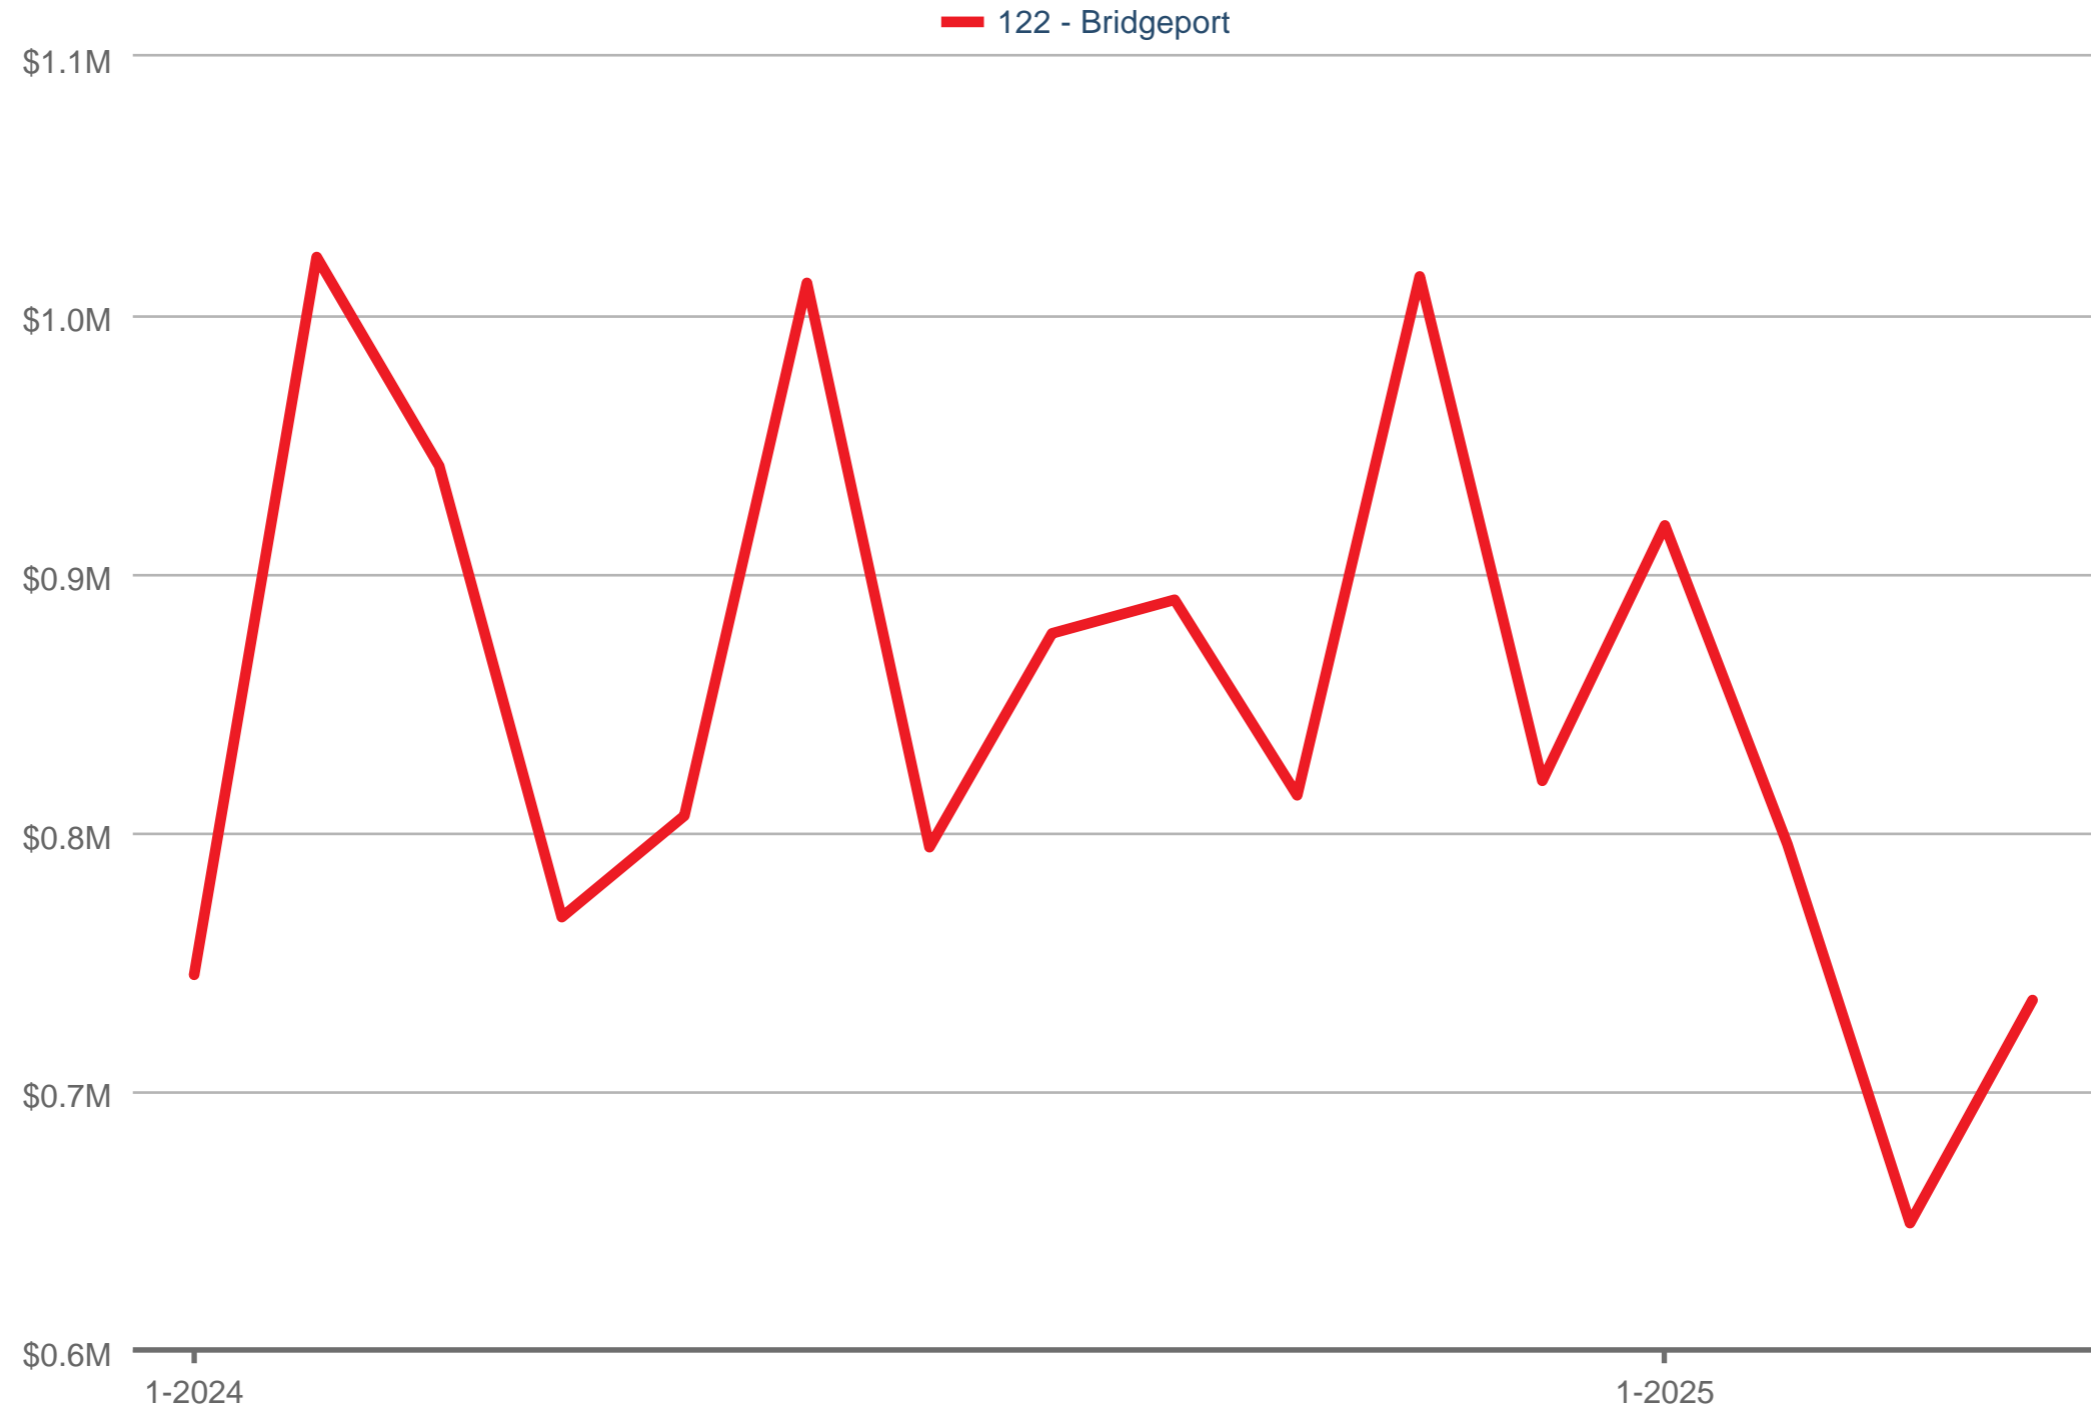

Average Sales Price

122 - Bridgeport: Single Family

Each data point is one month of activity. Data is from May 17, 2025.