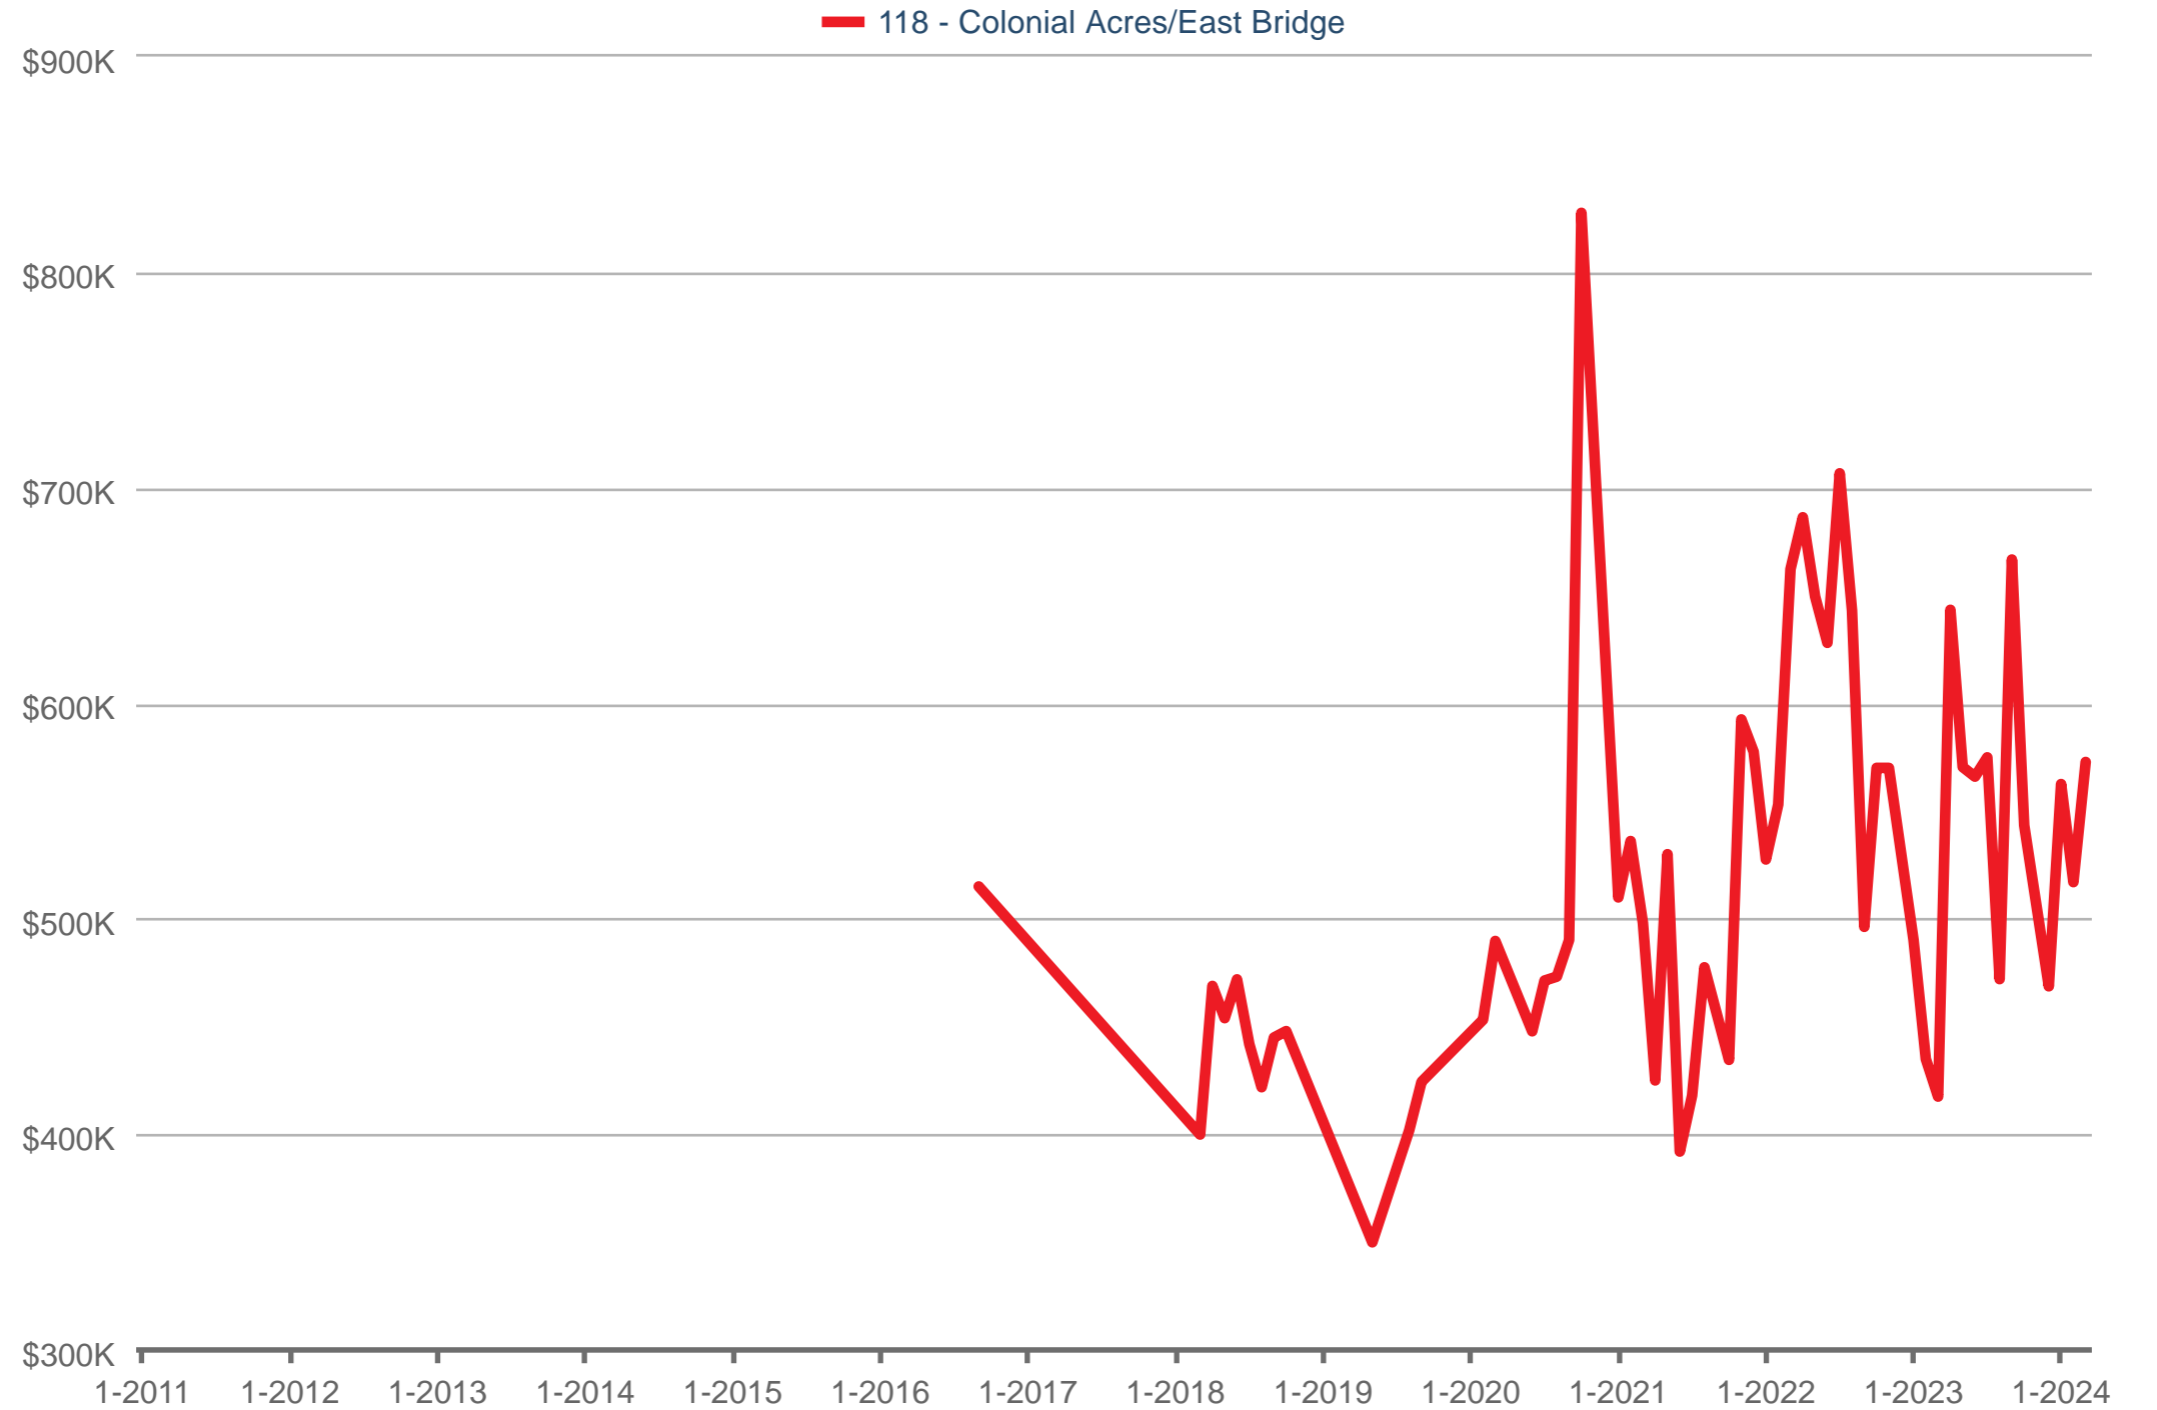

### Average Sales Price

118 - Colonial Acres/East Bridge: Condo

Each data point is one month of activity. Data is from April 28, 2024.