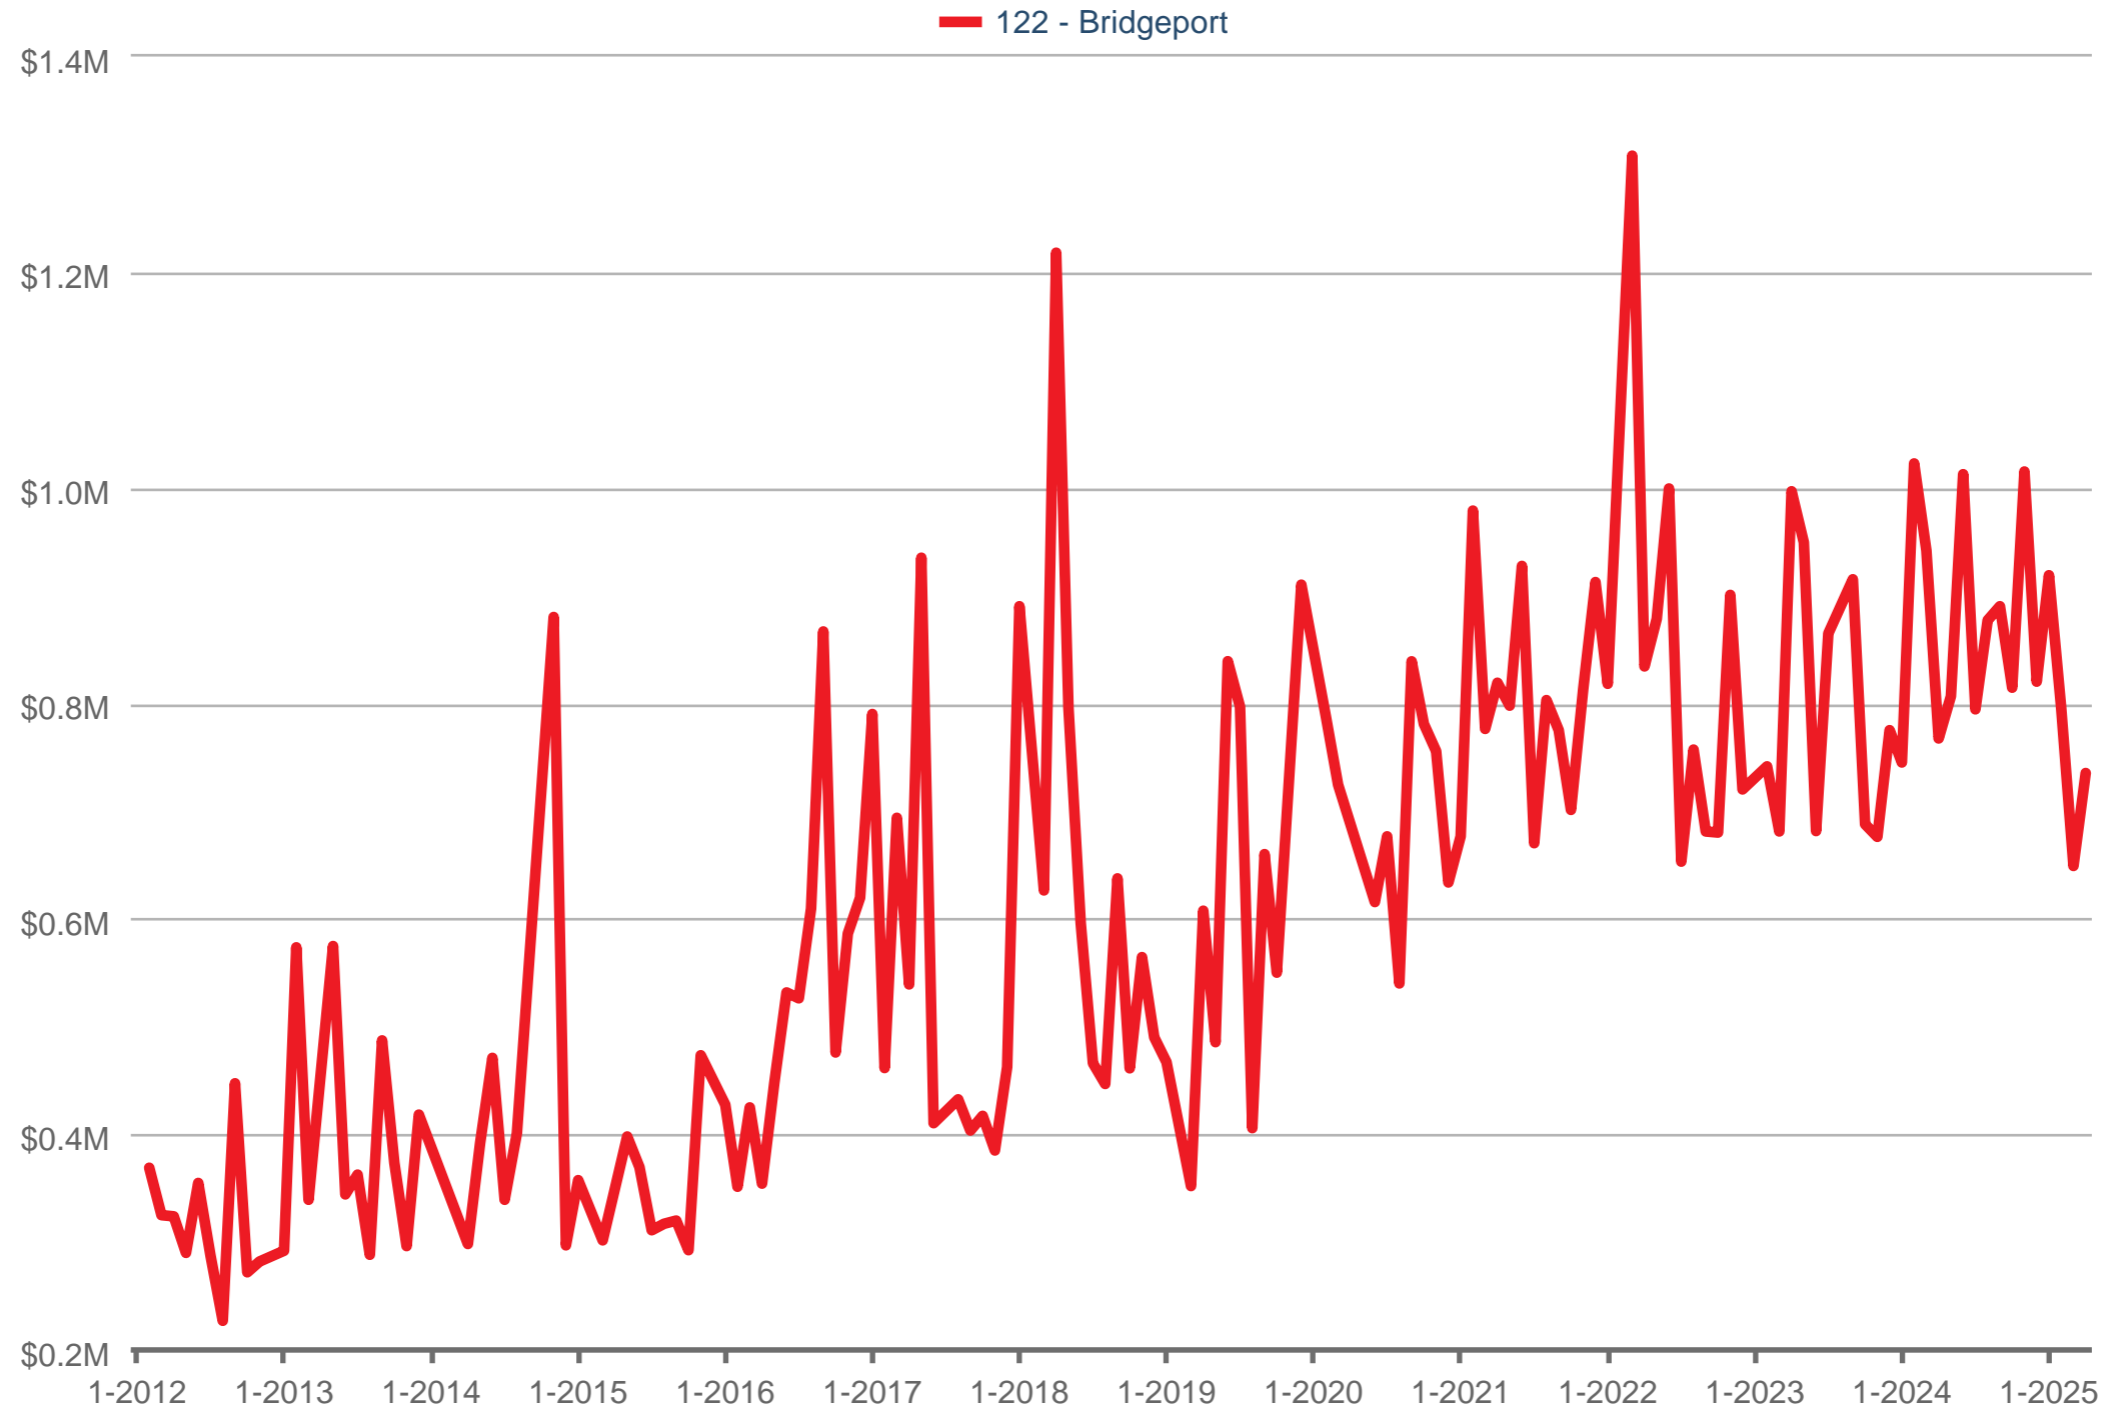

Average Sales Price

122 - Bridgeport: Single Family

Each data point is one month of activity. Data is from May 17, 2025.