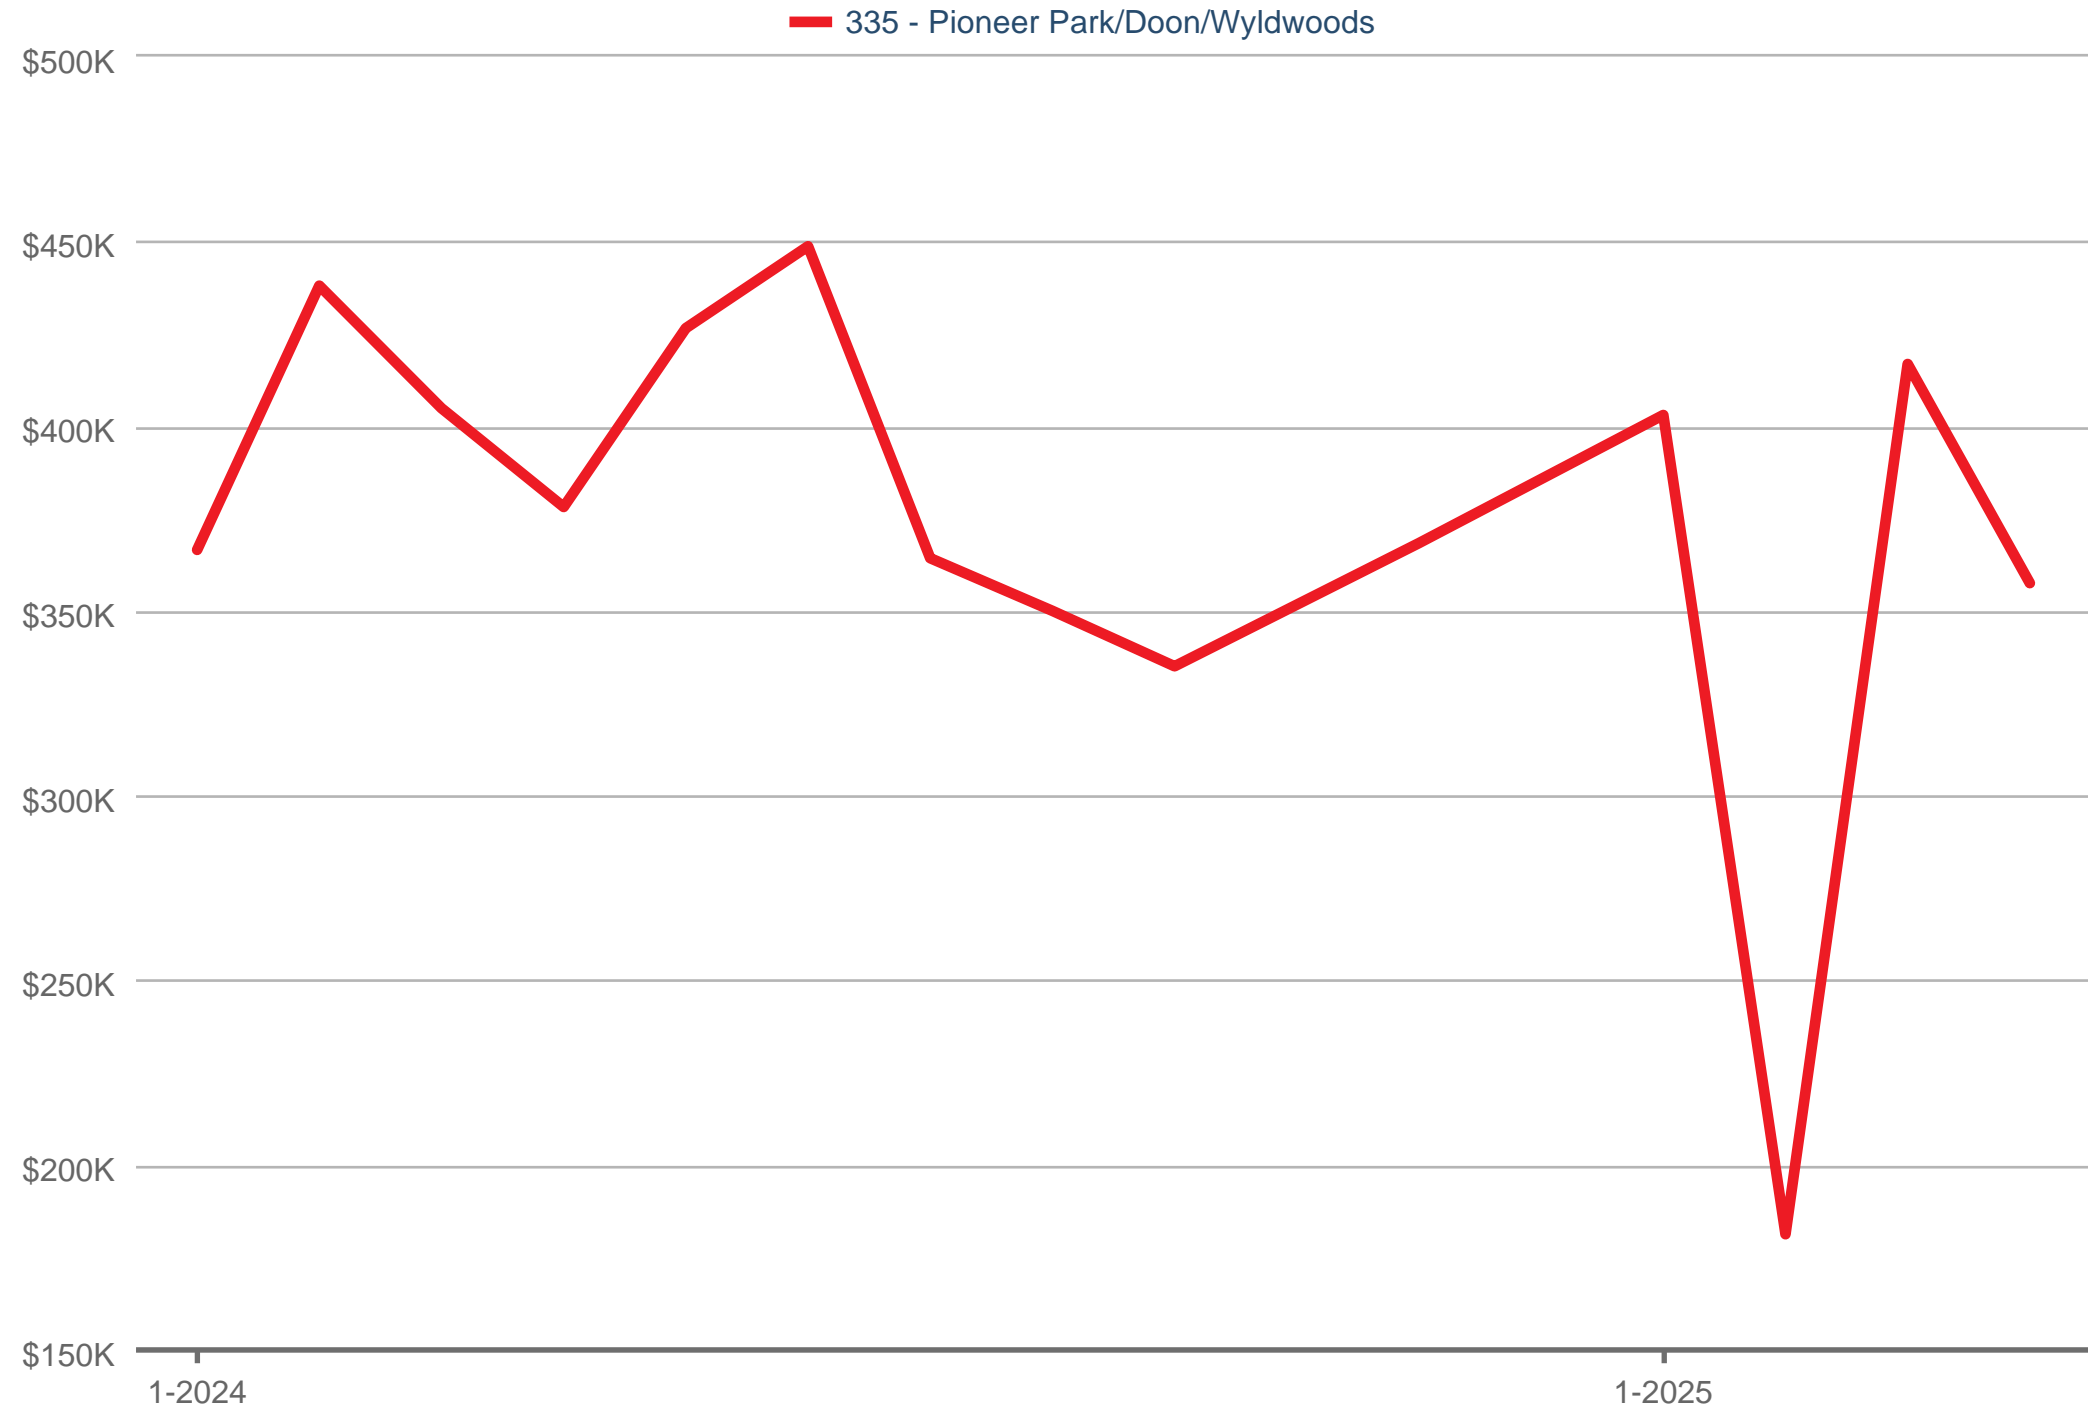

Average Sales Price

335 - Pioneer Park/Doon/Wyldwoods: Condo

Each data point is one month of activity. Data is from May 17, 2025.