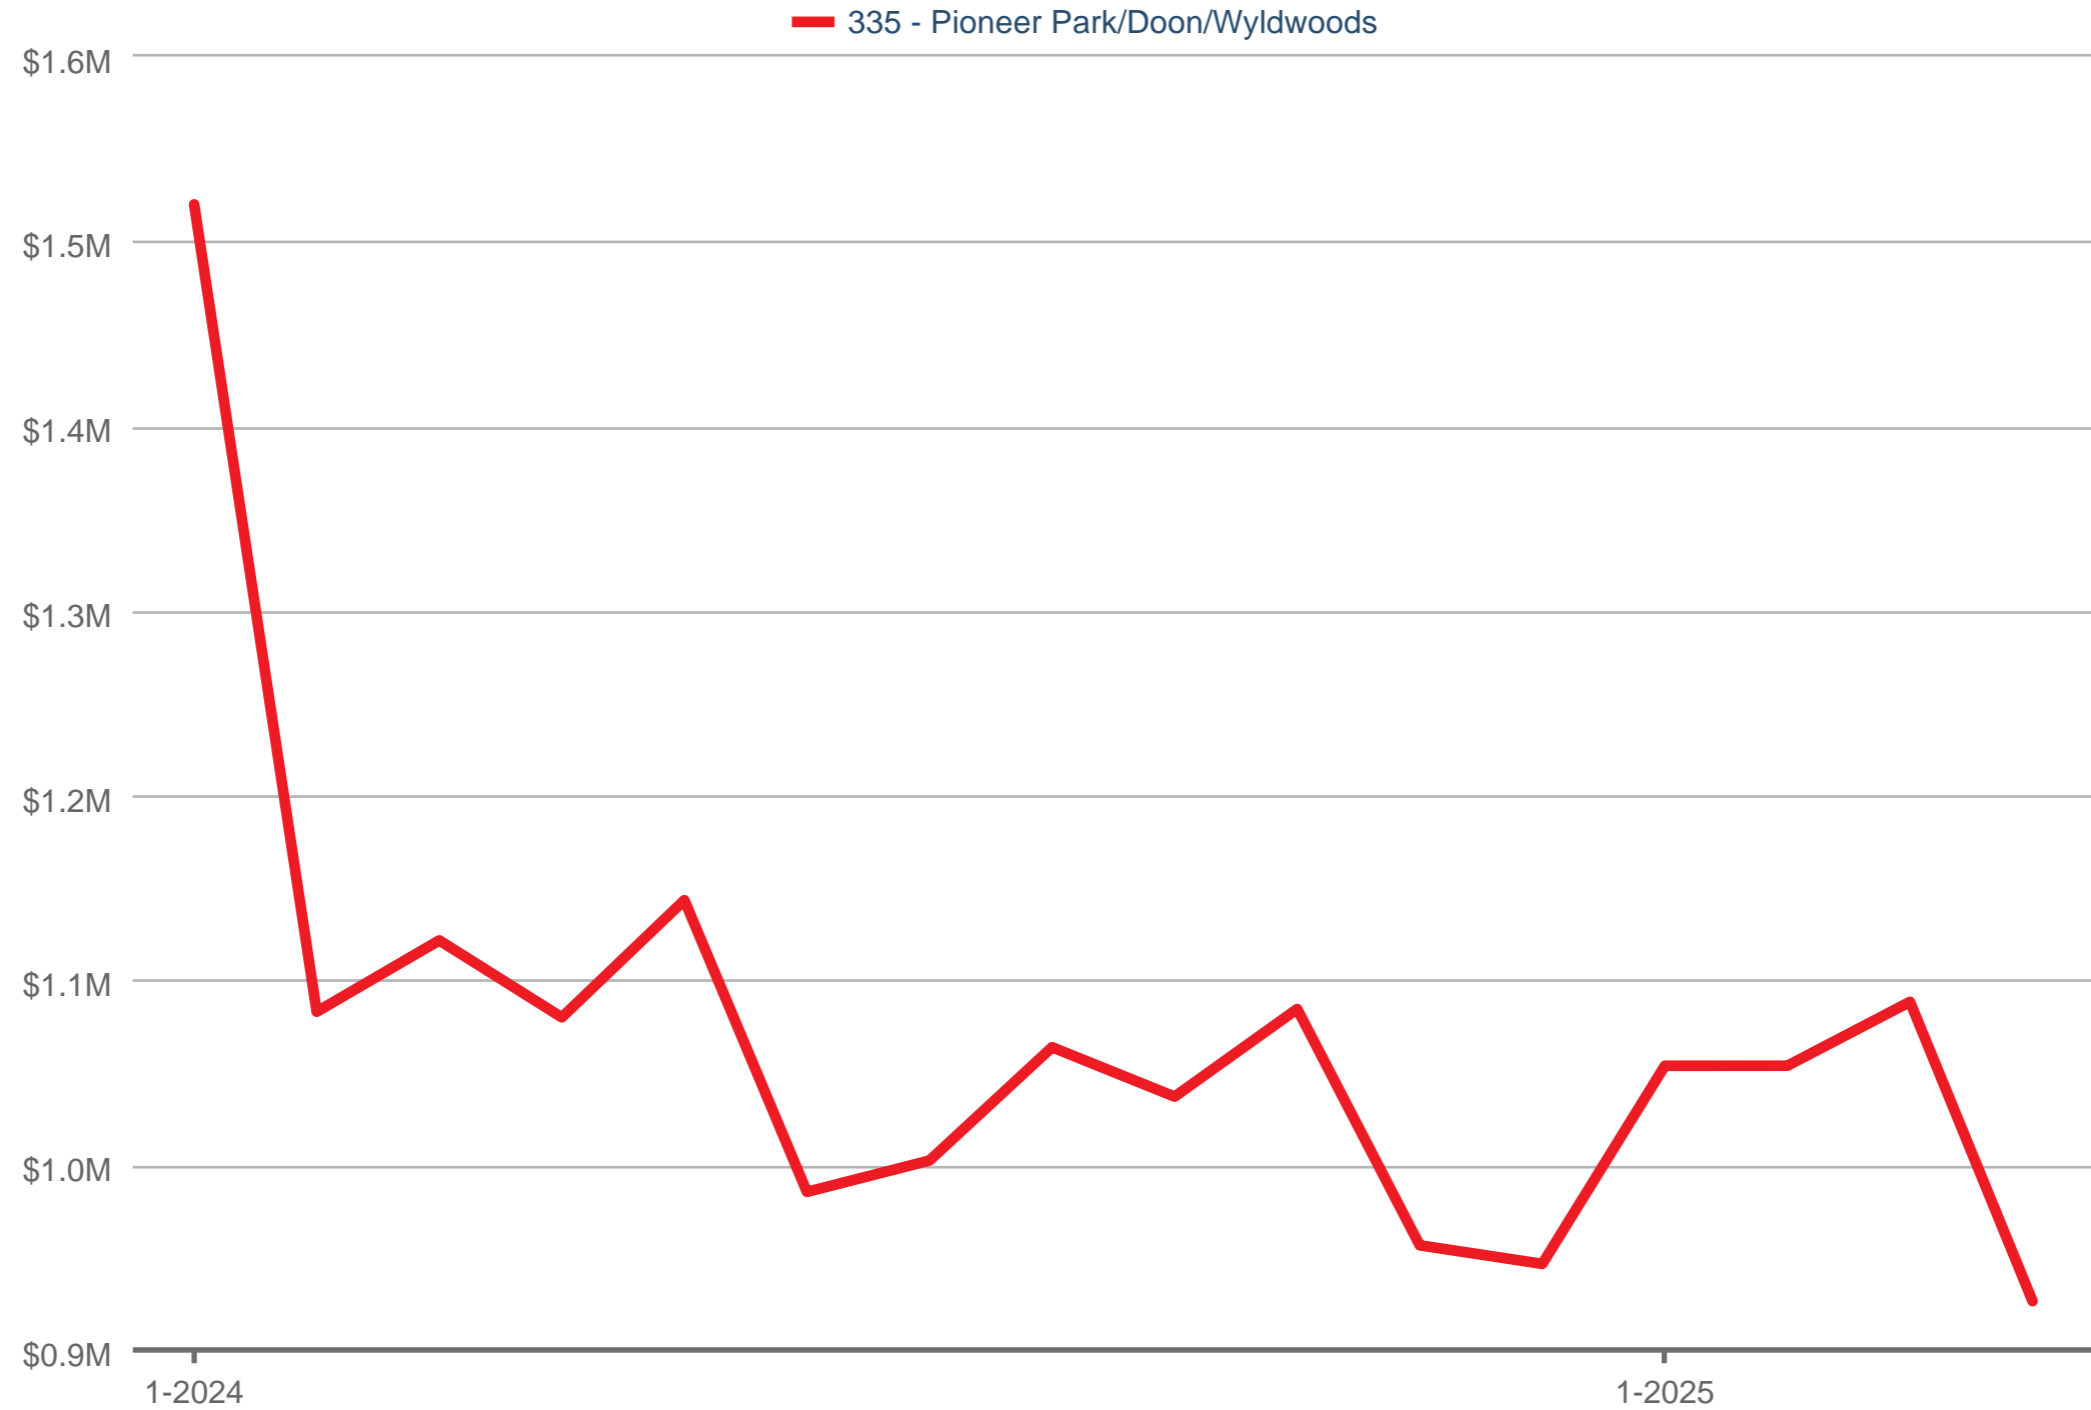

Average Sales Price

335 - Pioneer Park/Doon/Wyldwoods: Single Family

Each data point is one month of activity. Data is from May 17, 2025.