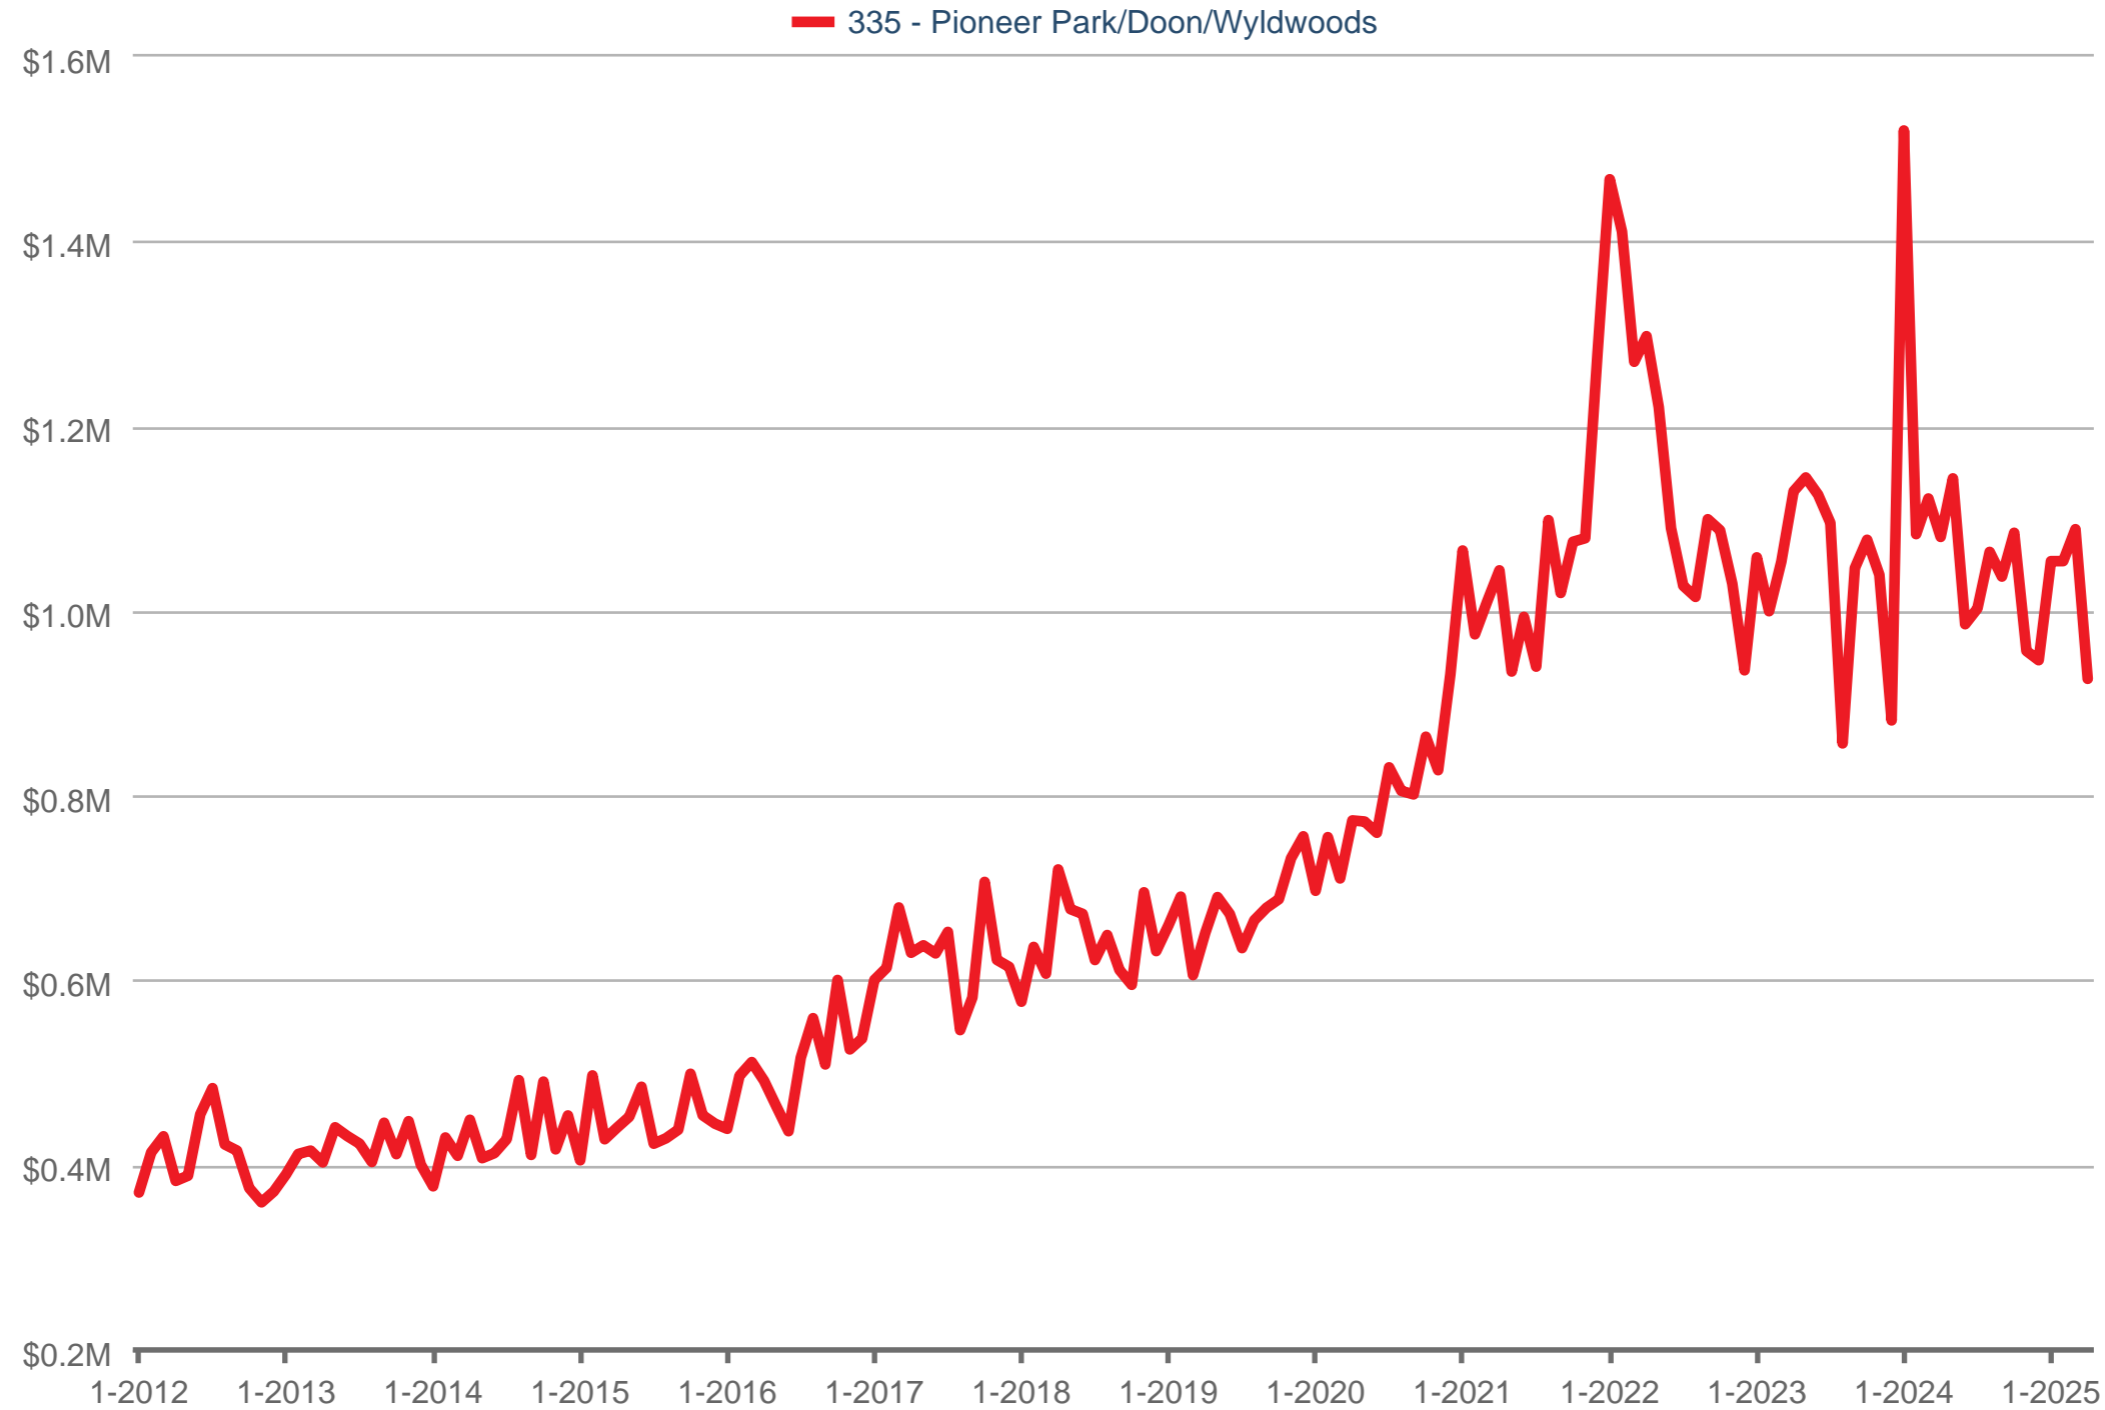

Average Sales Price

335 - Pioneer Park/Doon/Wyldwoods: Single Family

Each data point is one month of activity. Data is from May 17, 2025.