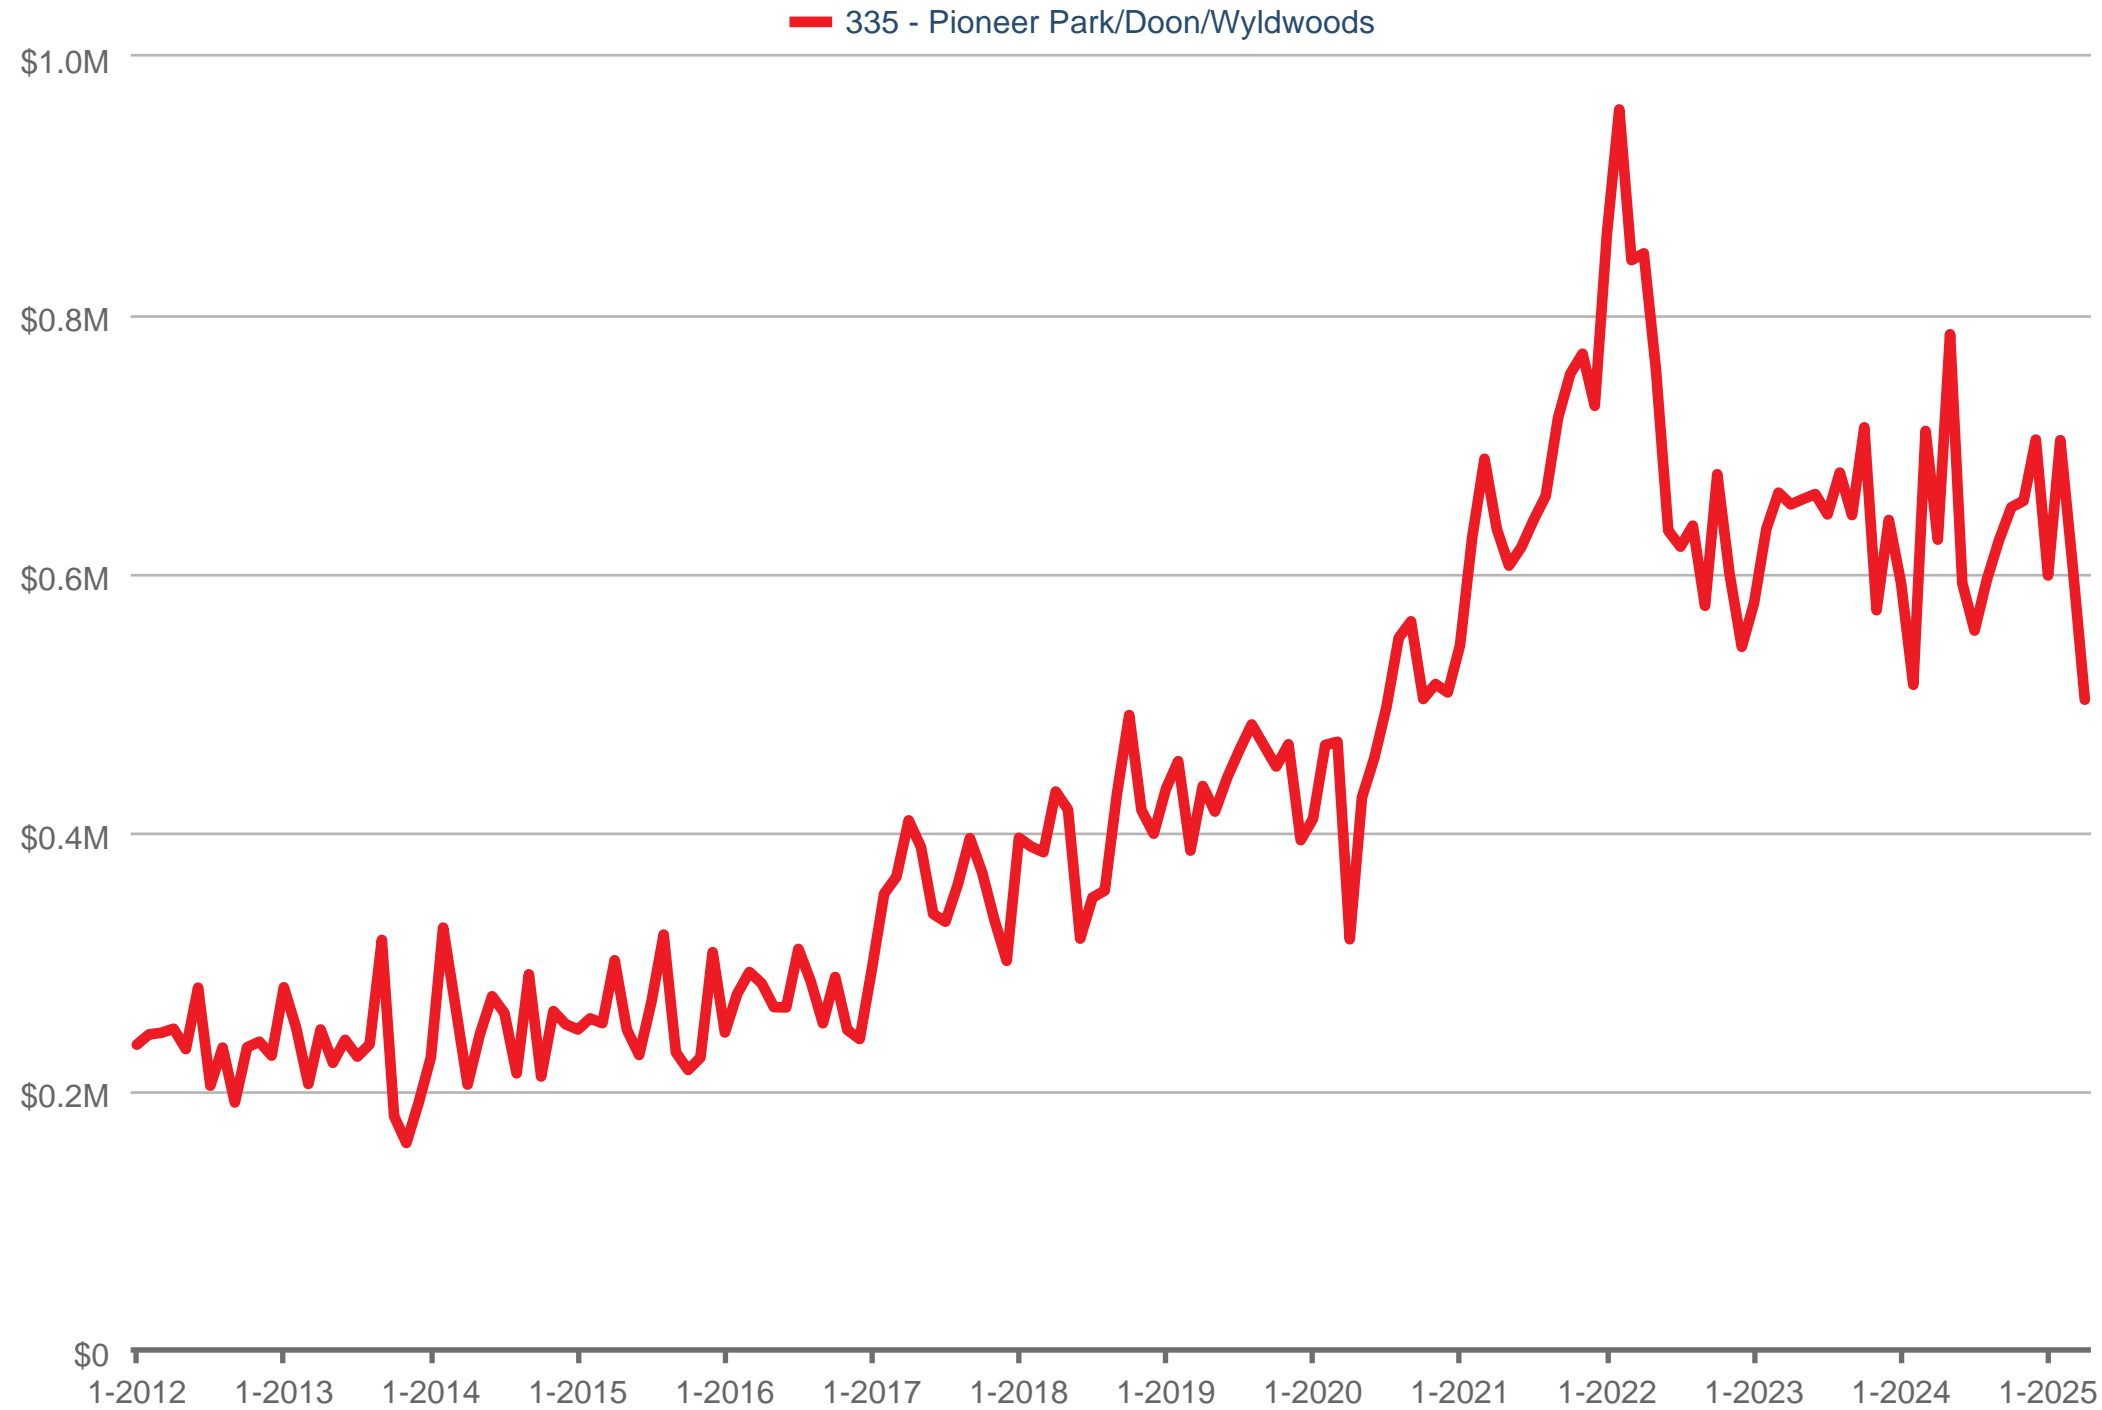

Average Sales Price

335 - Pioneer Park/Doon/Wyldwoods: Townhouse

Each data point is one month of activity. Data is from May 17, 2025.