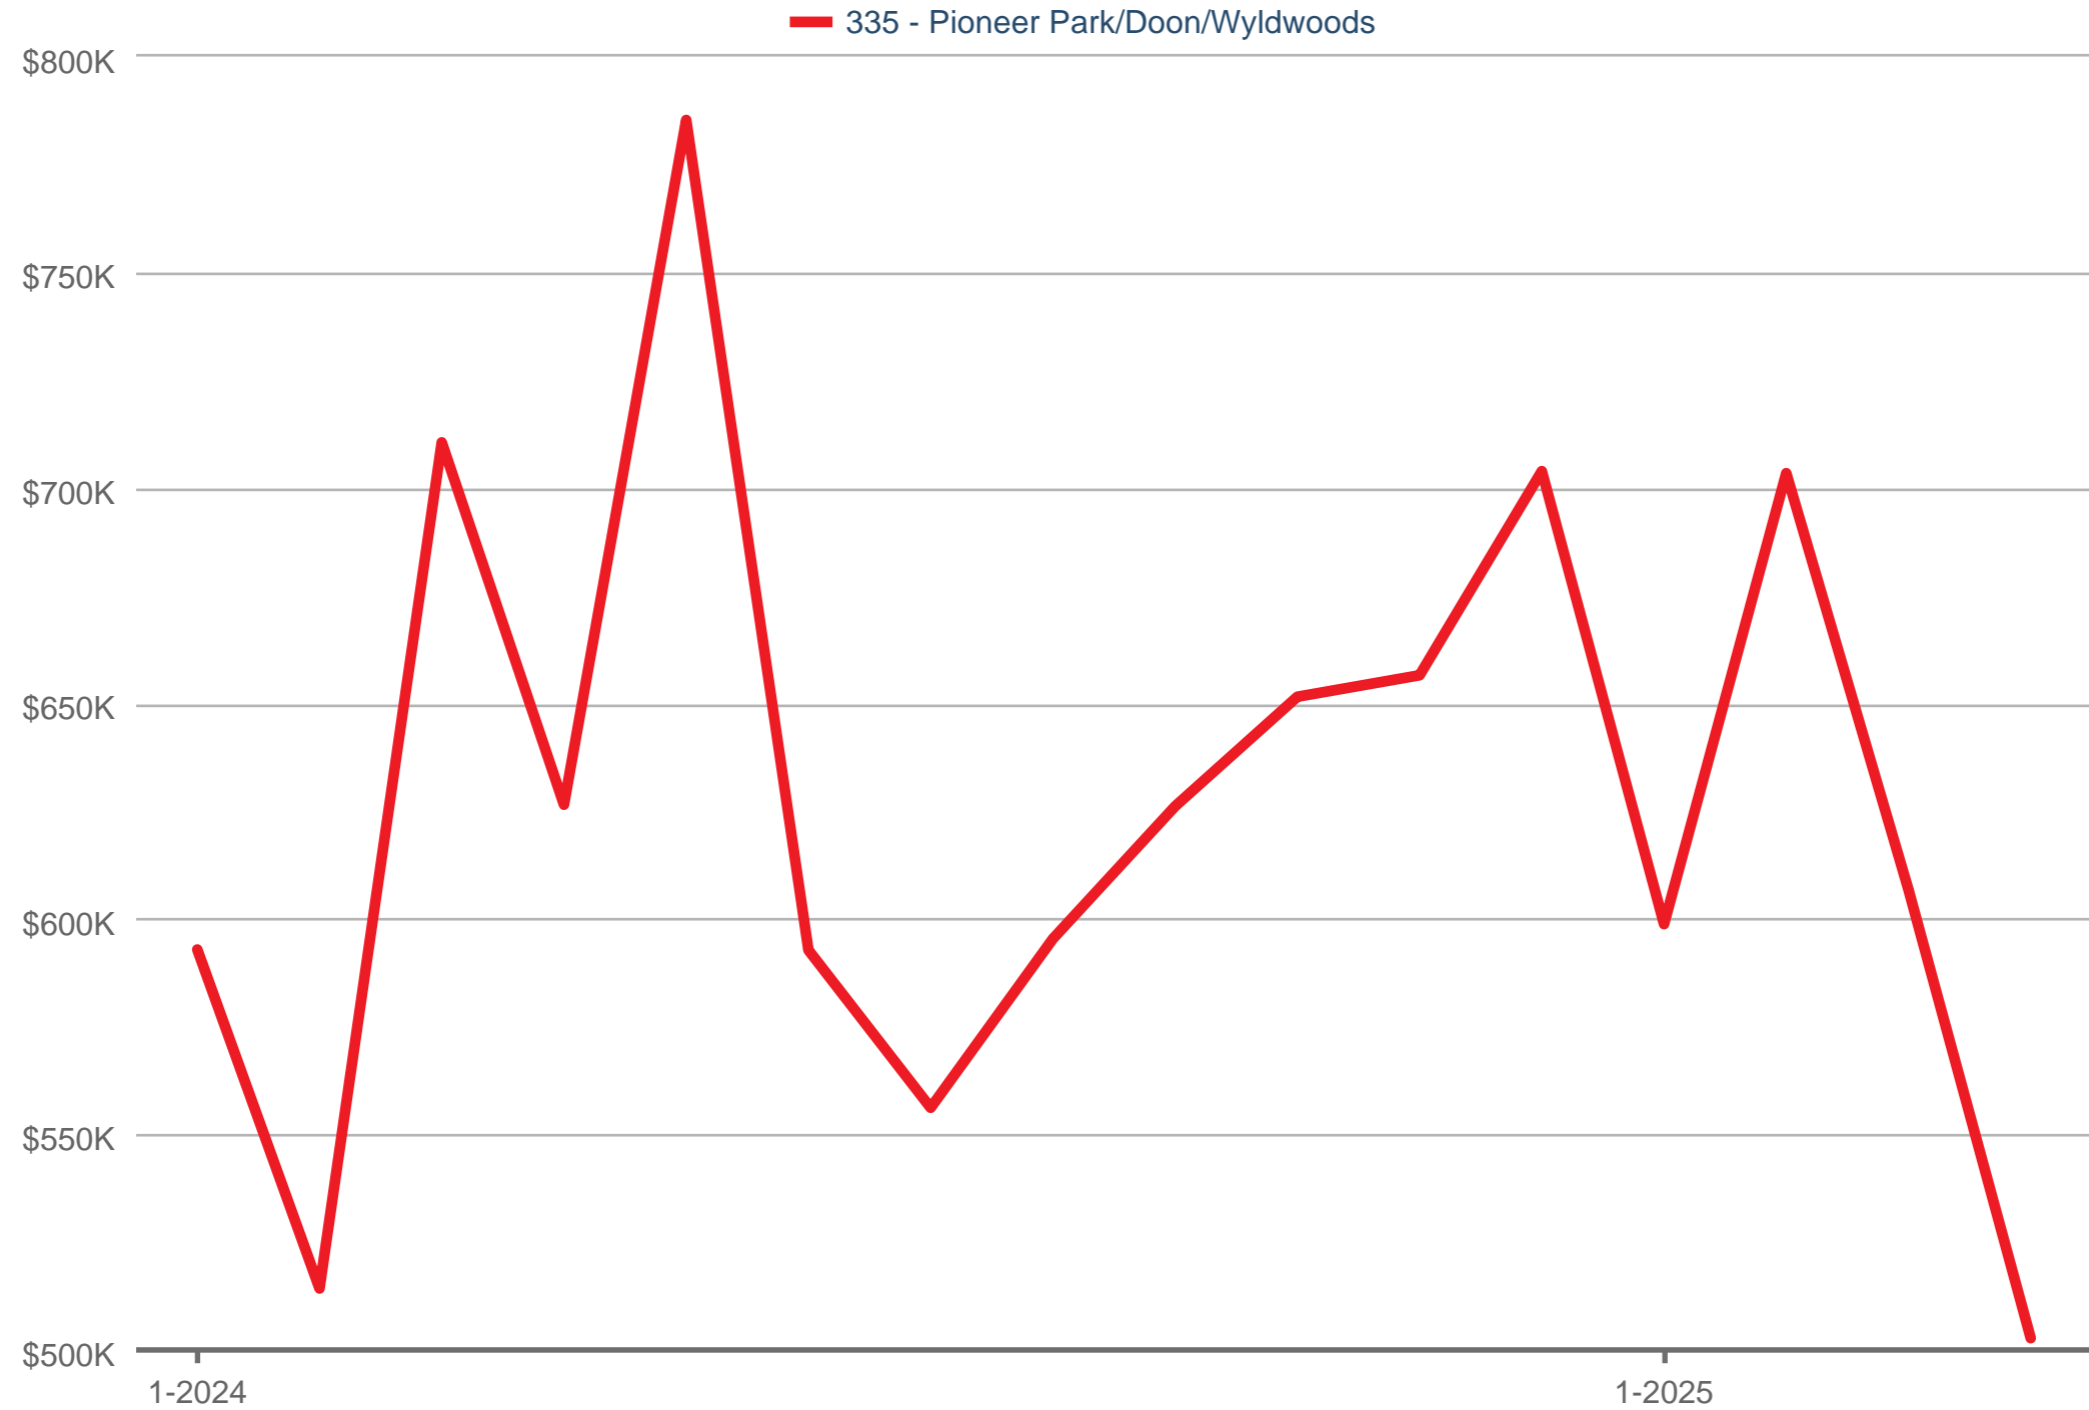

Average Sales Price

335 - Pioneer Park/Doon/Wyldwoods: Townhouse

Each data point is one month of activity. Data is from May 17, 2025.