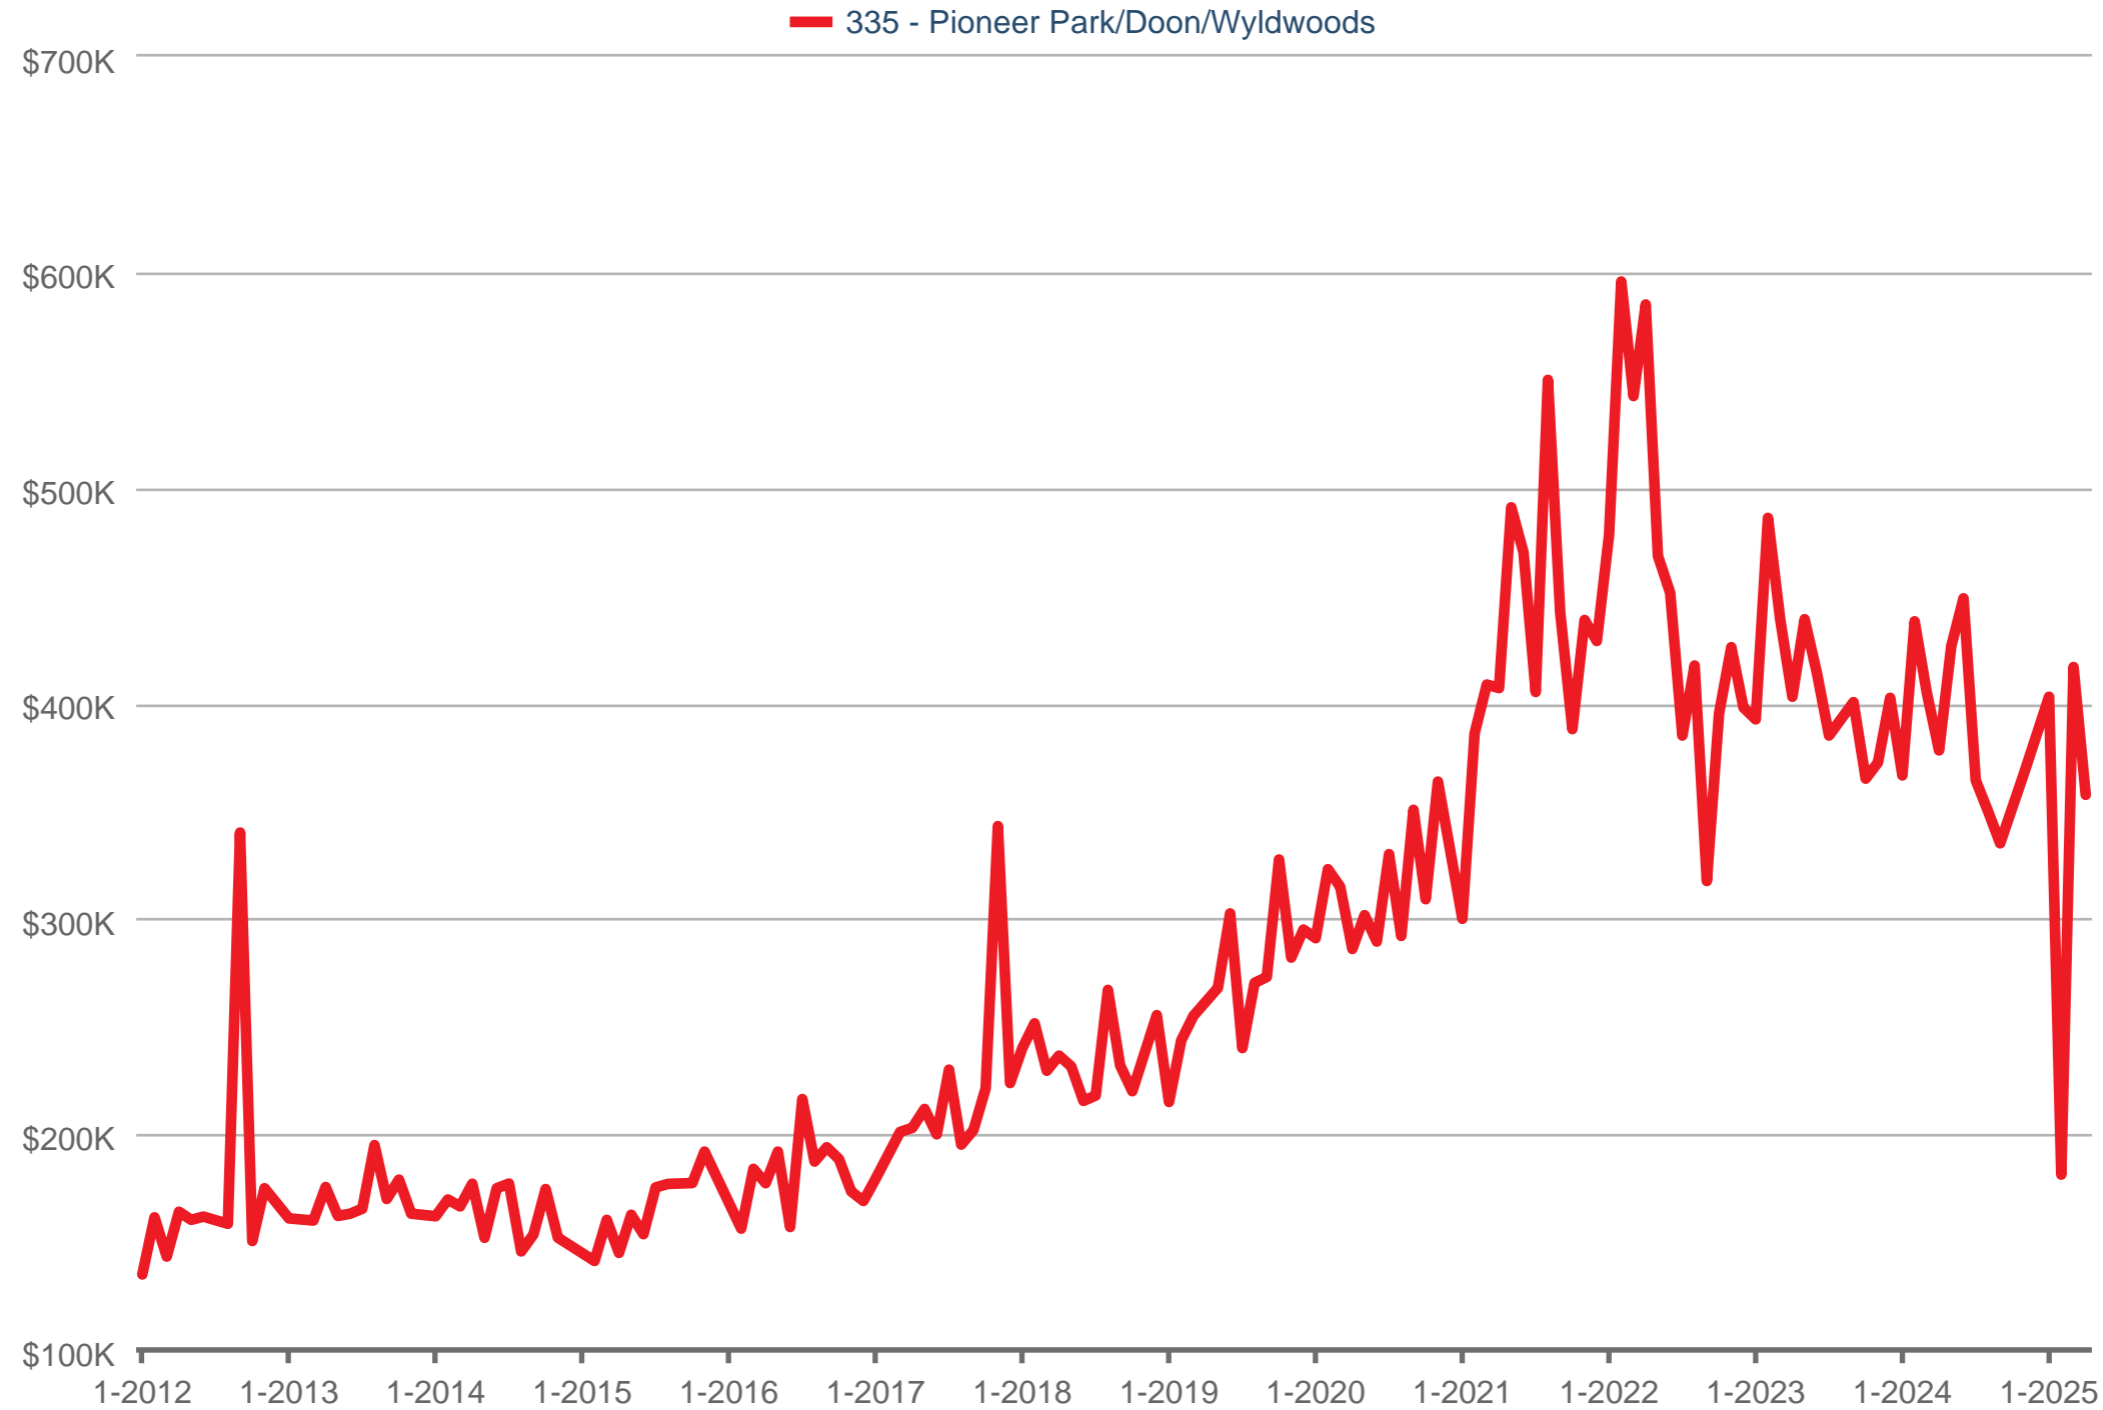

Average Sales Price

335 - Pioneer Park/Doon/Wyldwoods: Condo

Each data point is one month of activity. Data is from May 17, 2025.