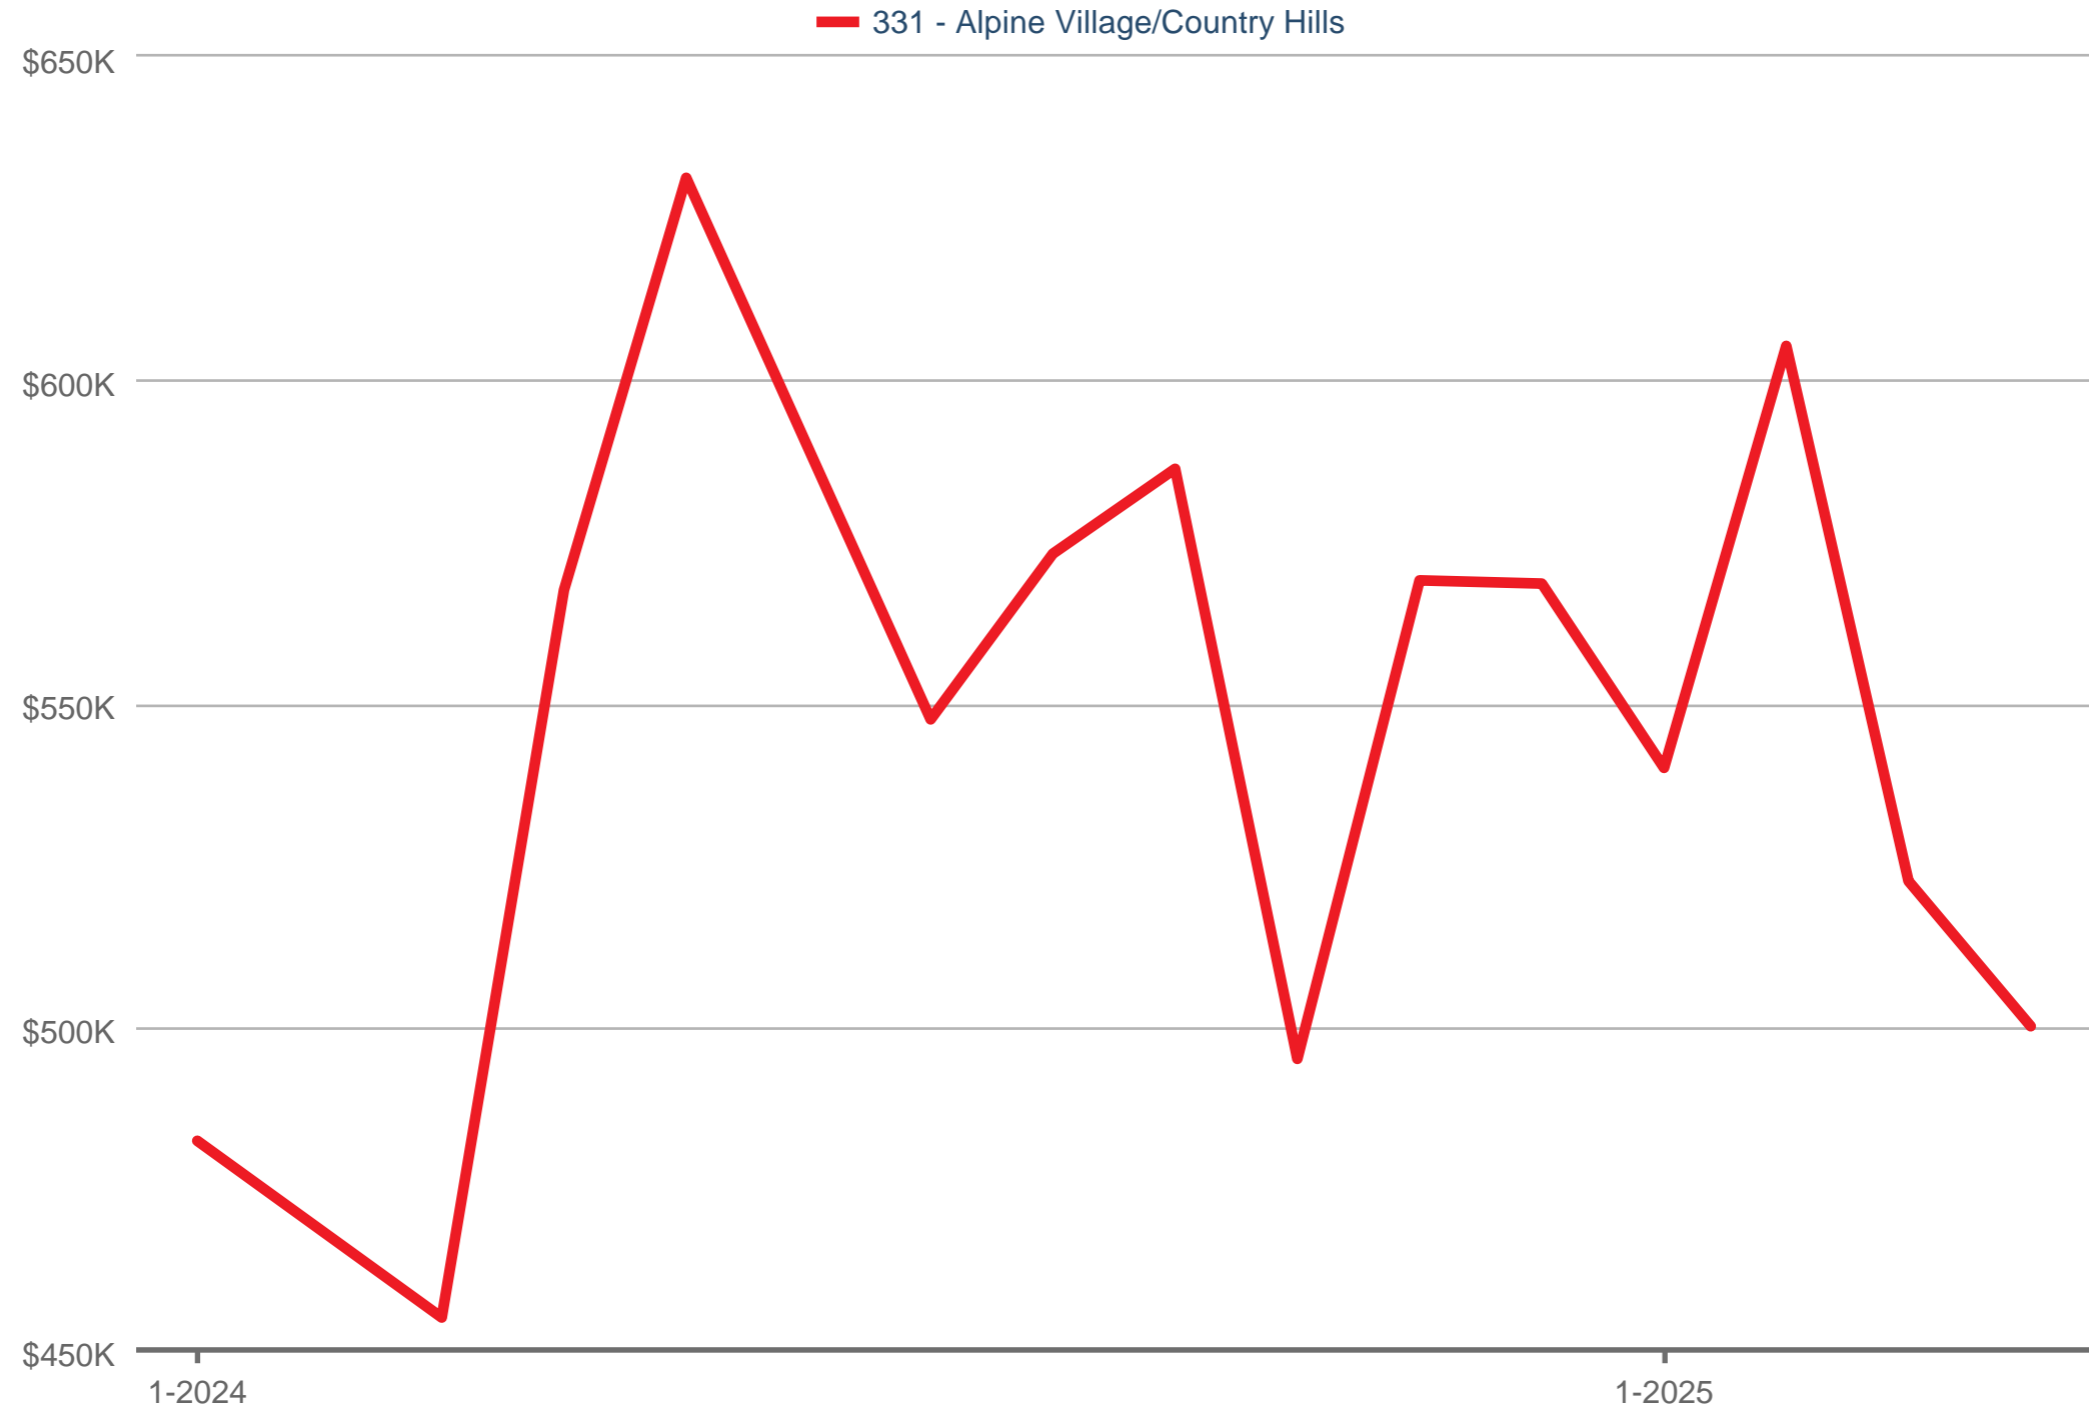

Average Sales Price

331 - Alpine Village/Country Hills: Townhouse

Each data point is one month of activity. Data is from May 17, 2025.