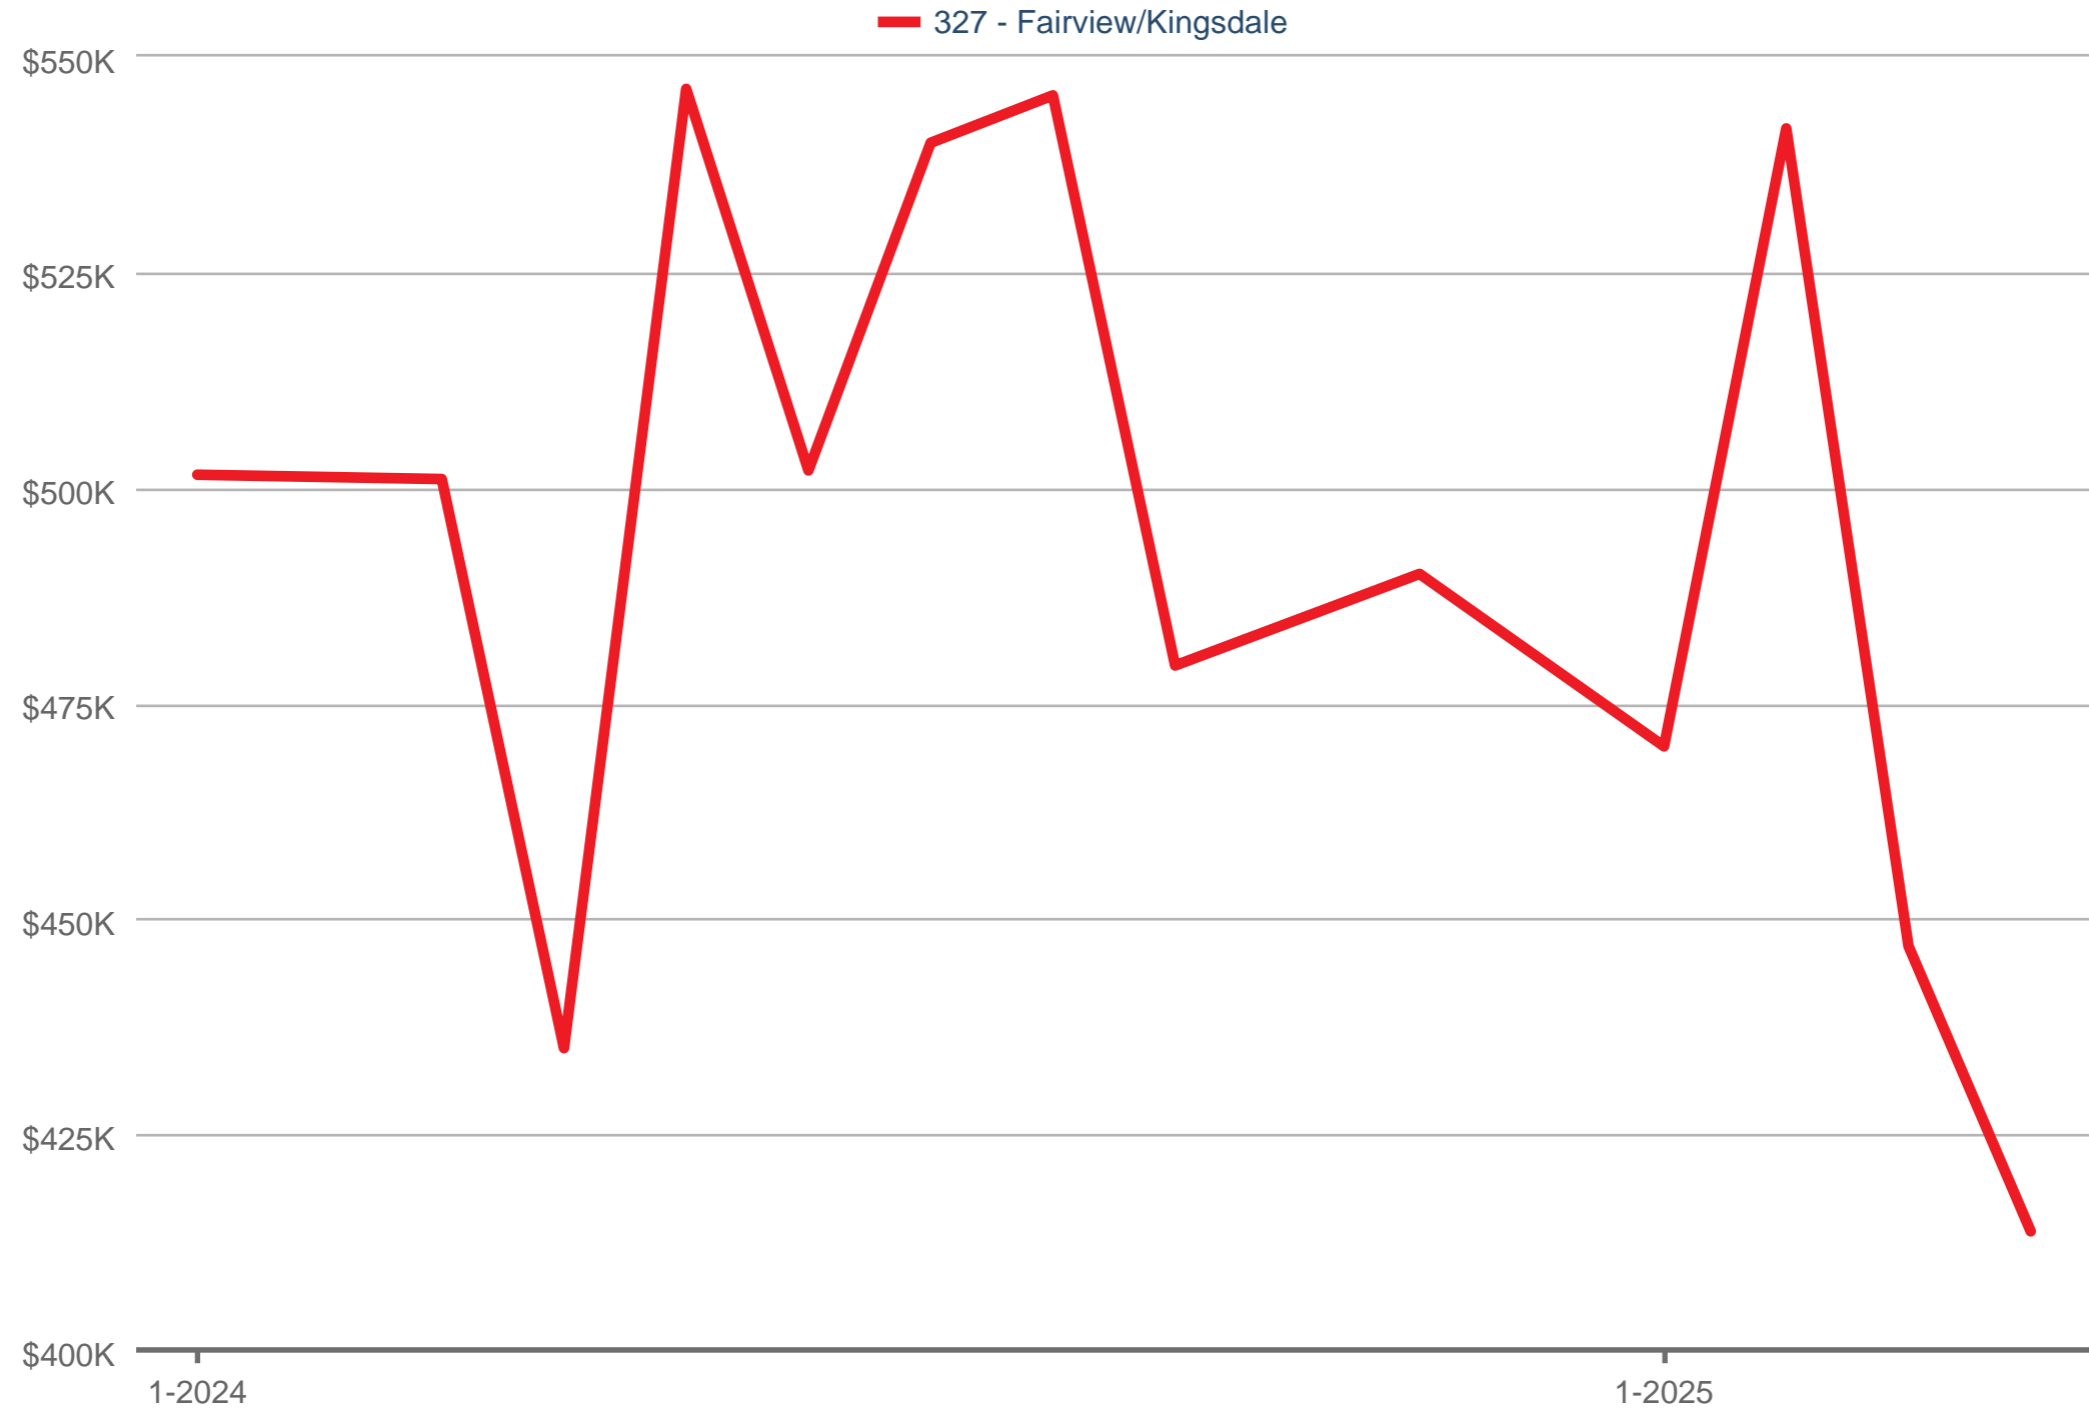

Average Sales Price

1-2025
327 - Fairview/Kingsdale: Townhouse

Each data point is one month of activity. Data is from May 17, 2025.