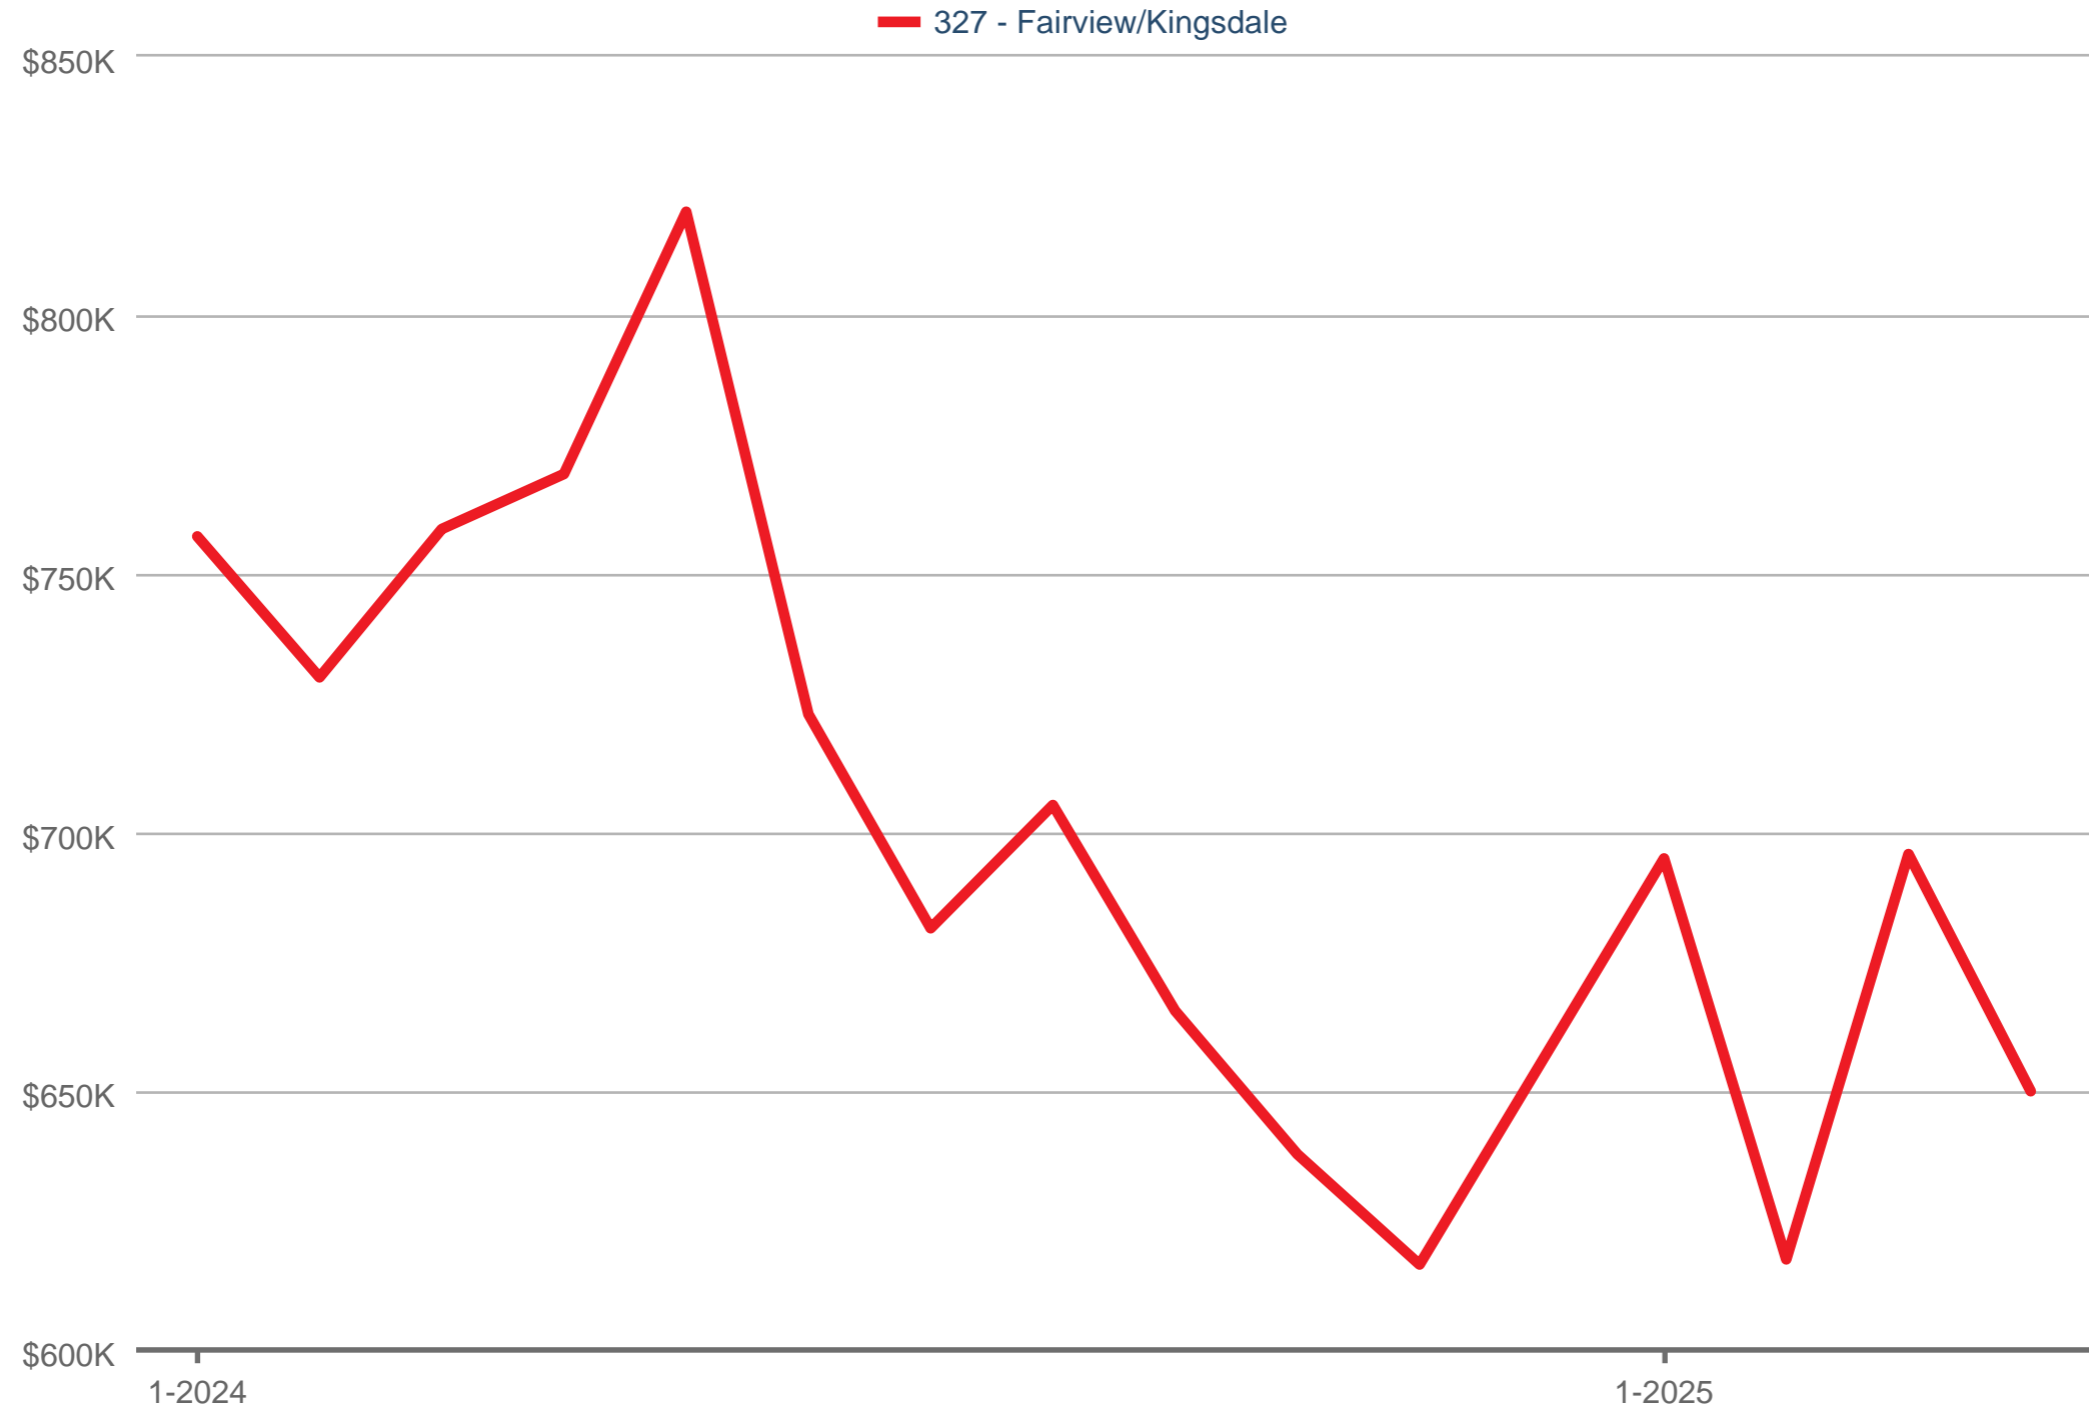

Average Sales Price

327 - Fairview/Kingsdale: Single Family

Each data point is one month of activity. Data is from May 17, 2025.