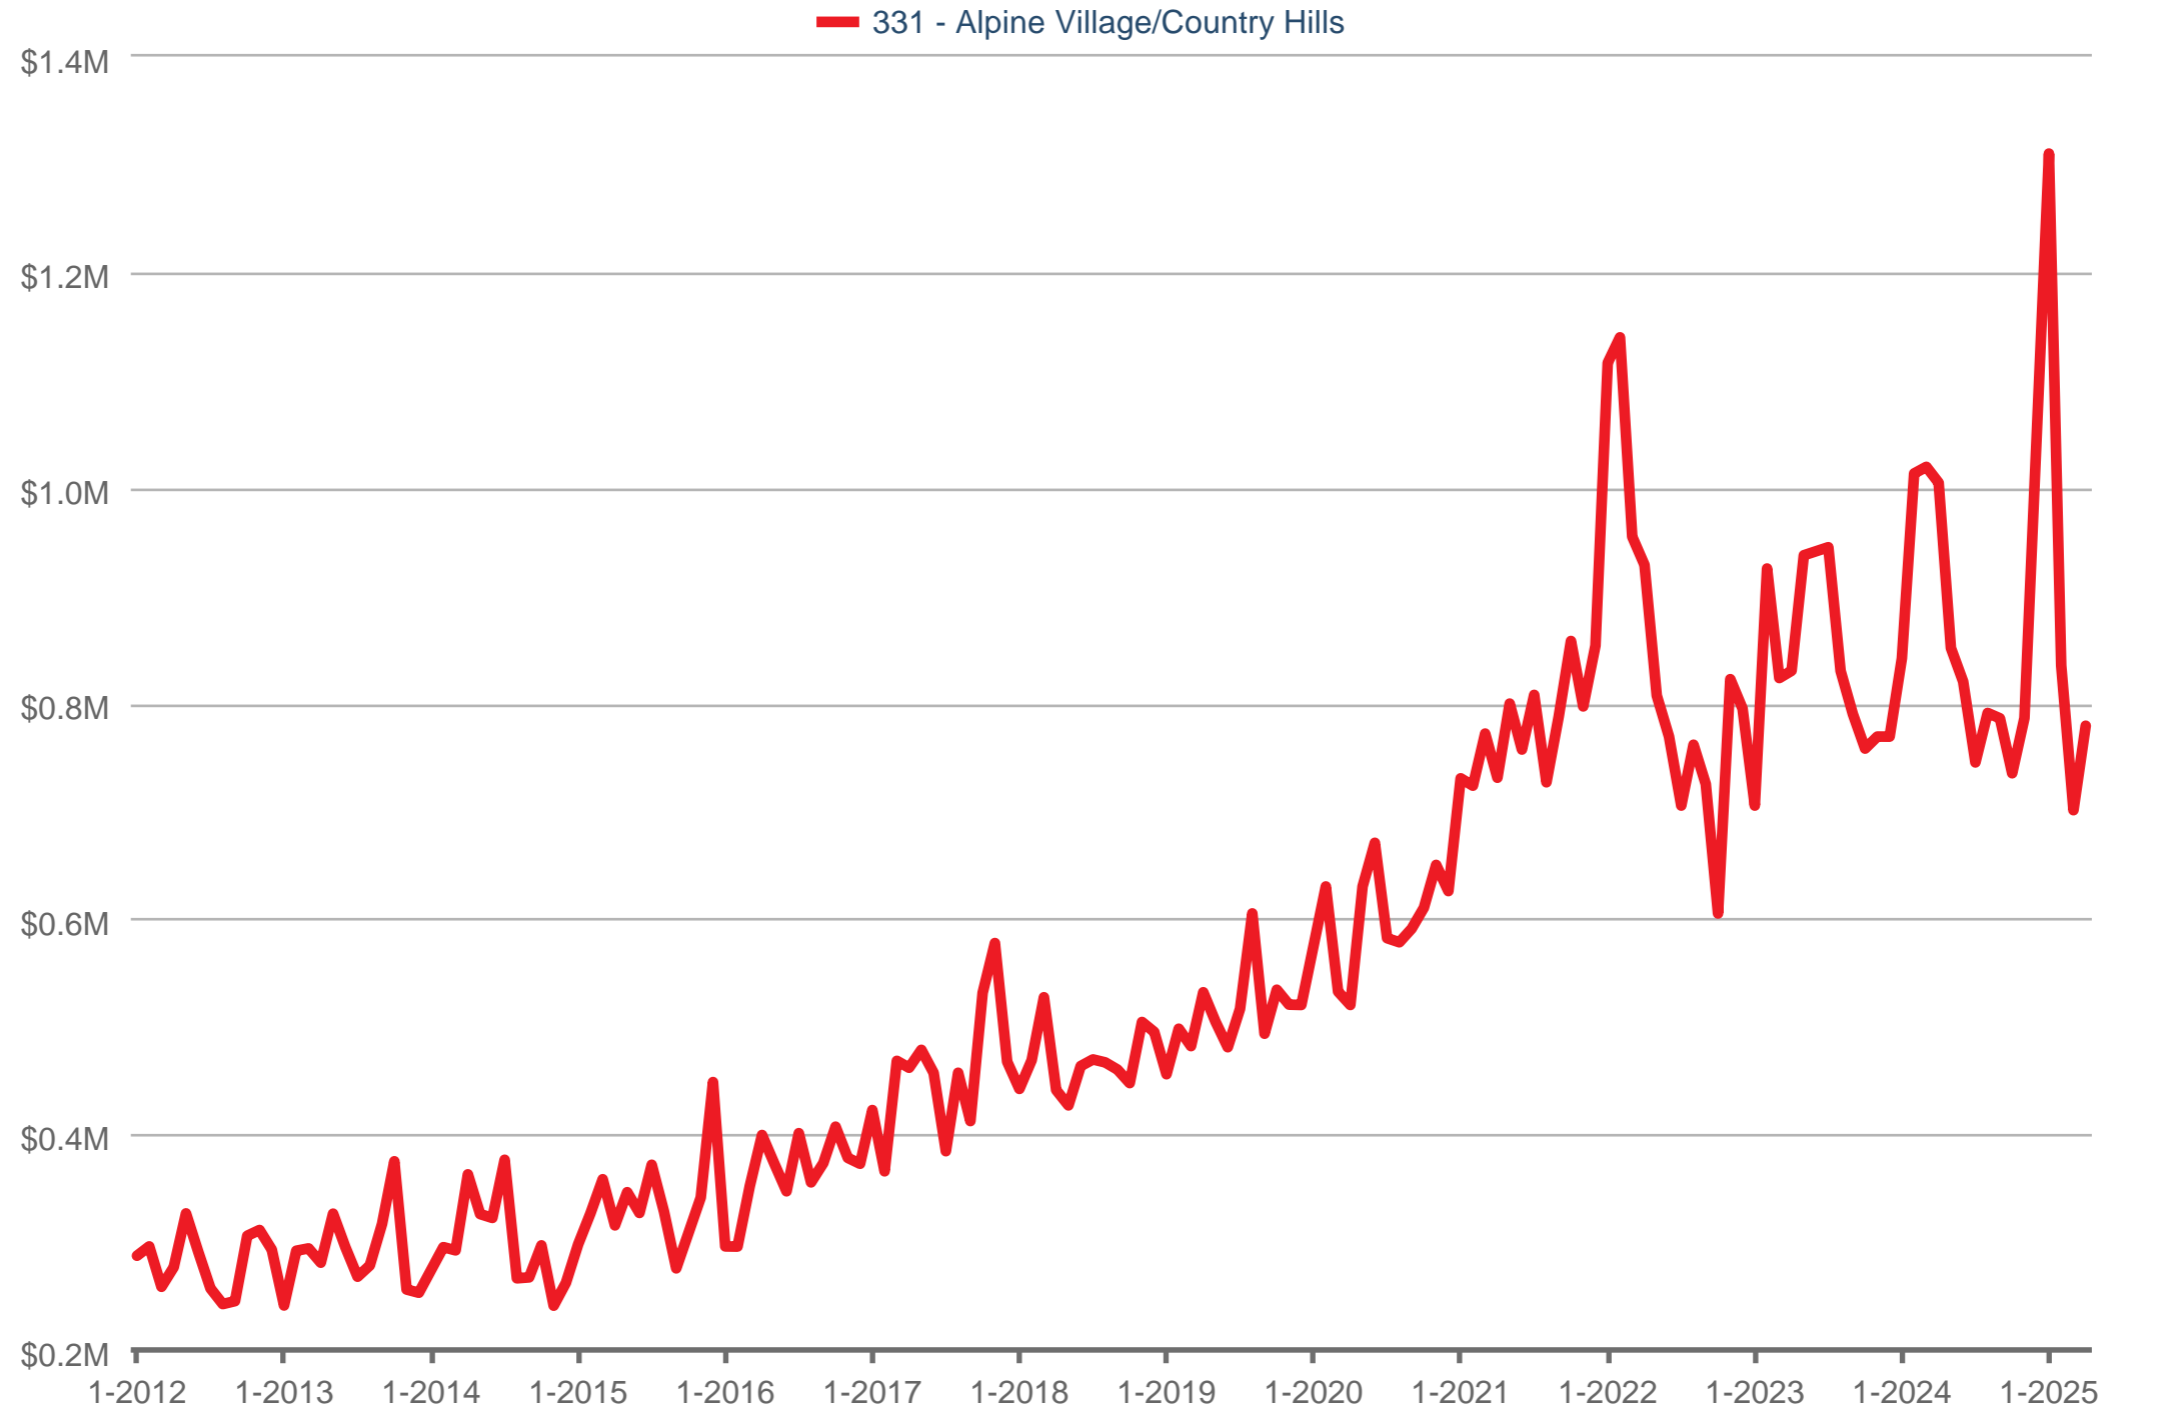

### Average Sales Price

331 - Alpine Village/Country Hills: Single Family

Each data point is one month of activity. Data is from May 17, 2025.