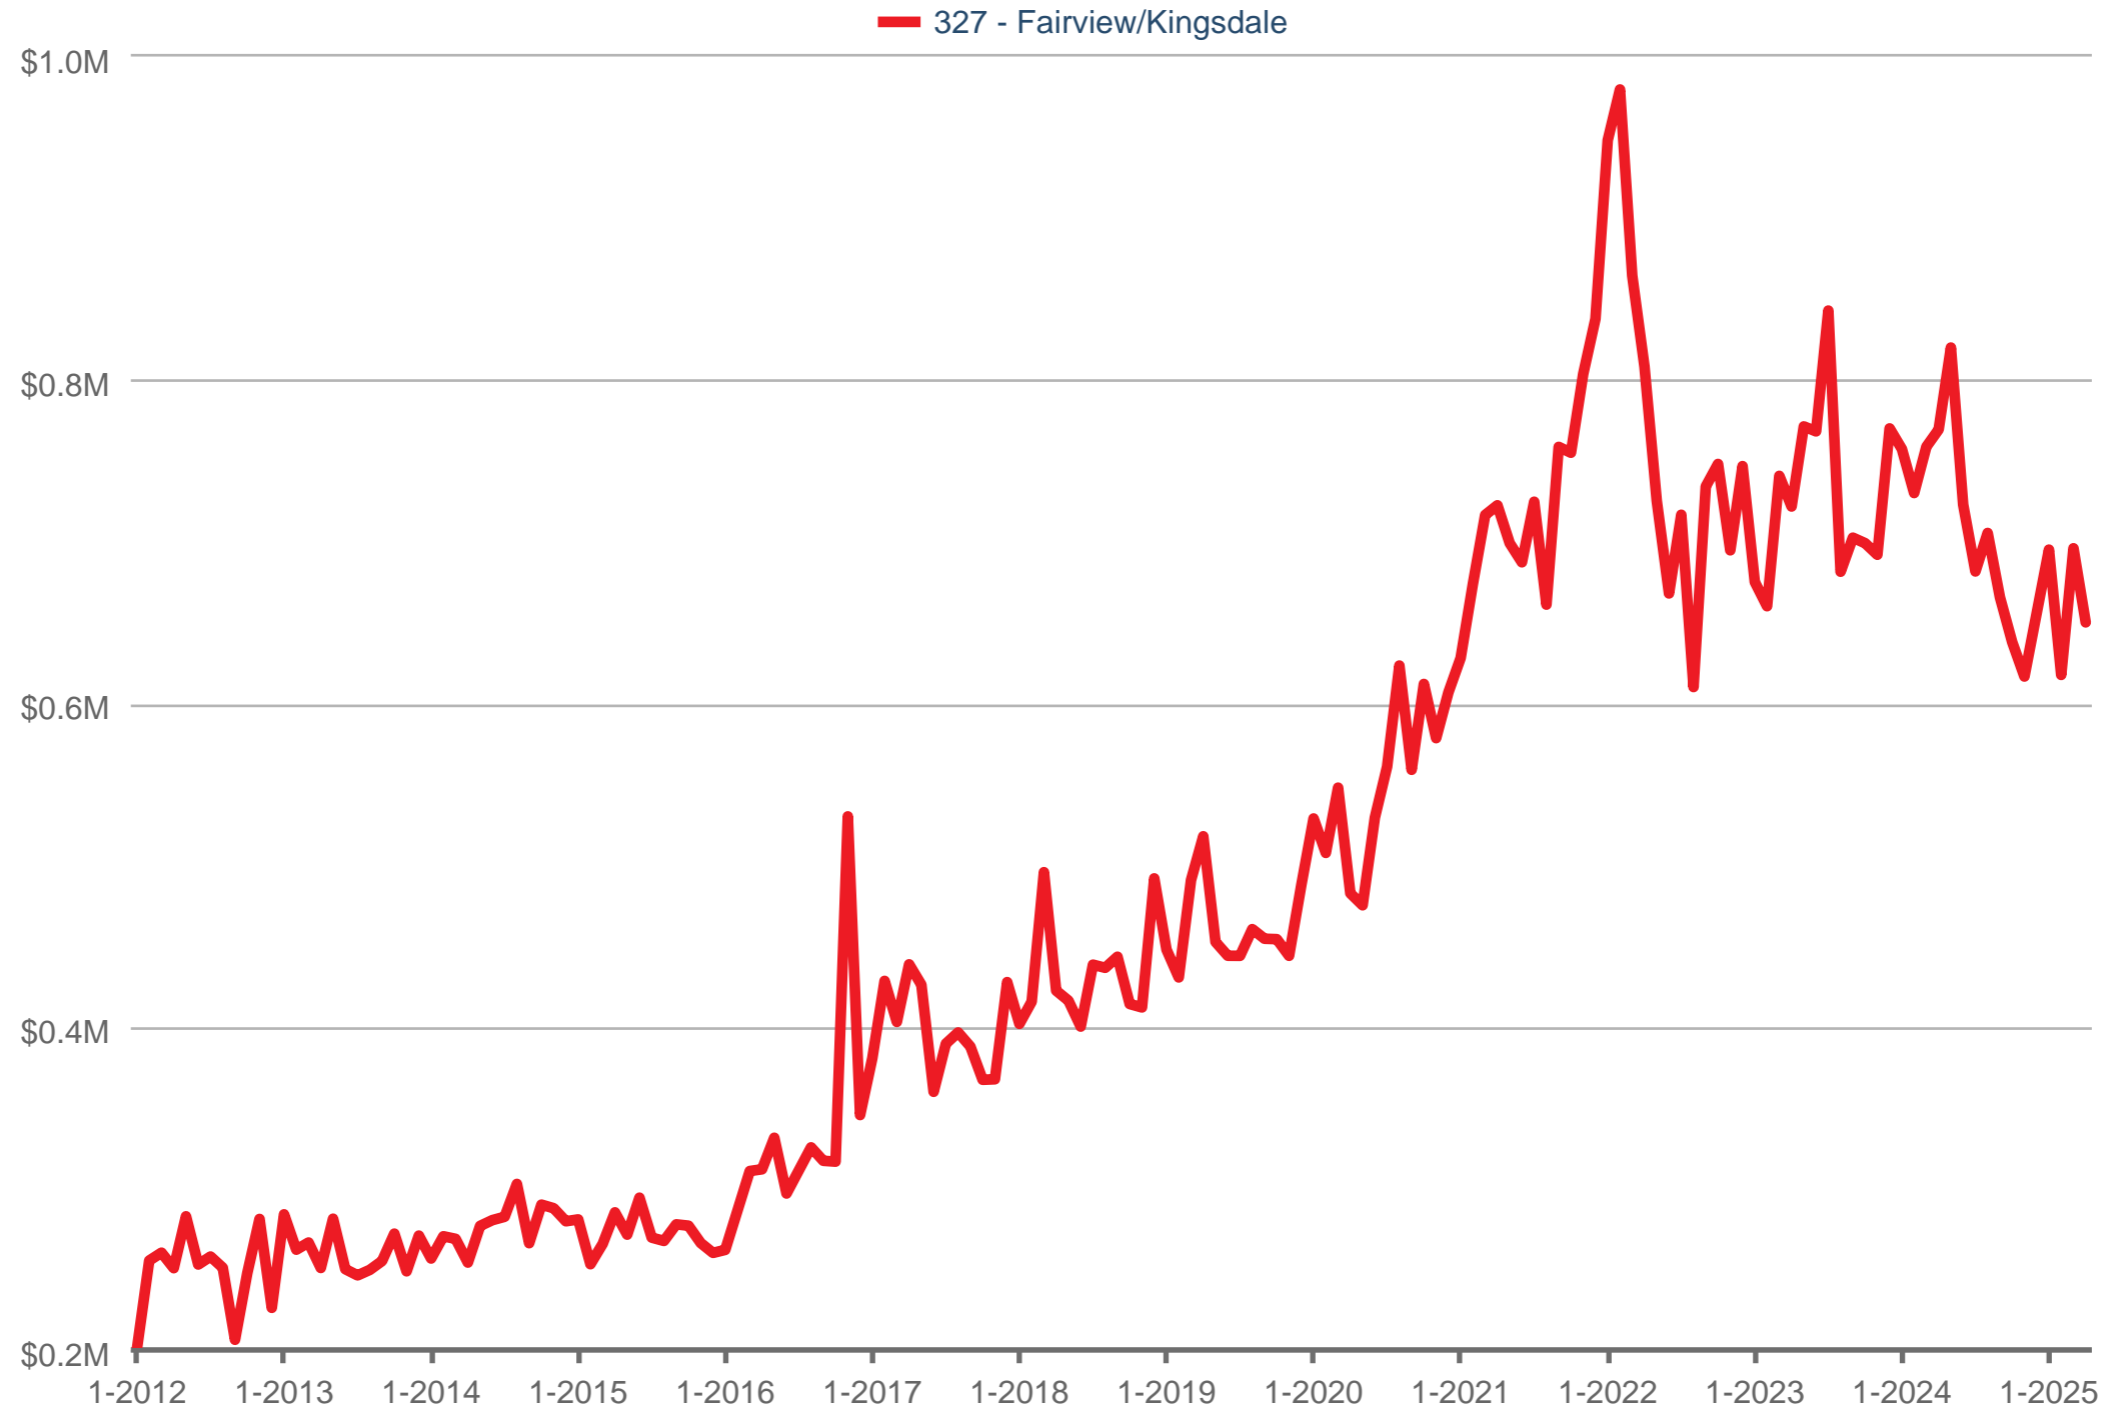

Average Sales Price

327 - Fairview/Kingsdale: Single Family

Each data point is one month of activity. Data is from May 17, 2025.