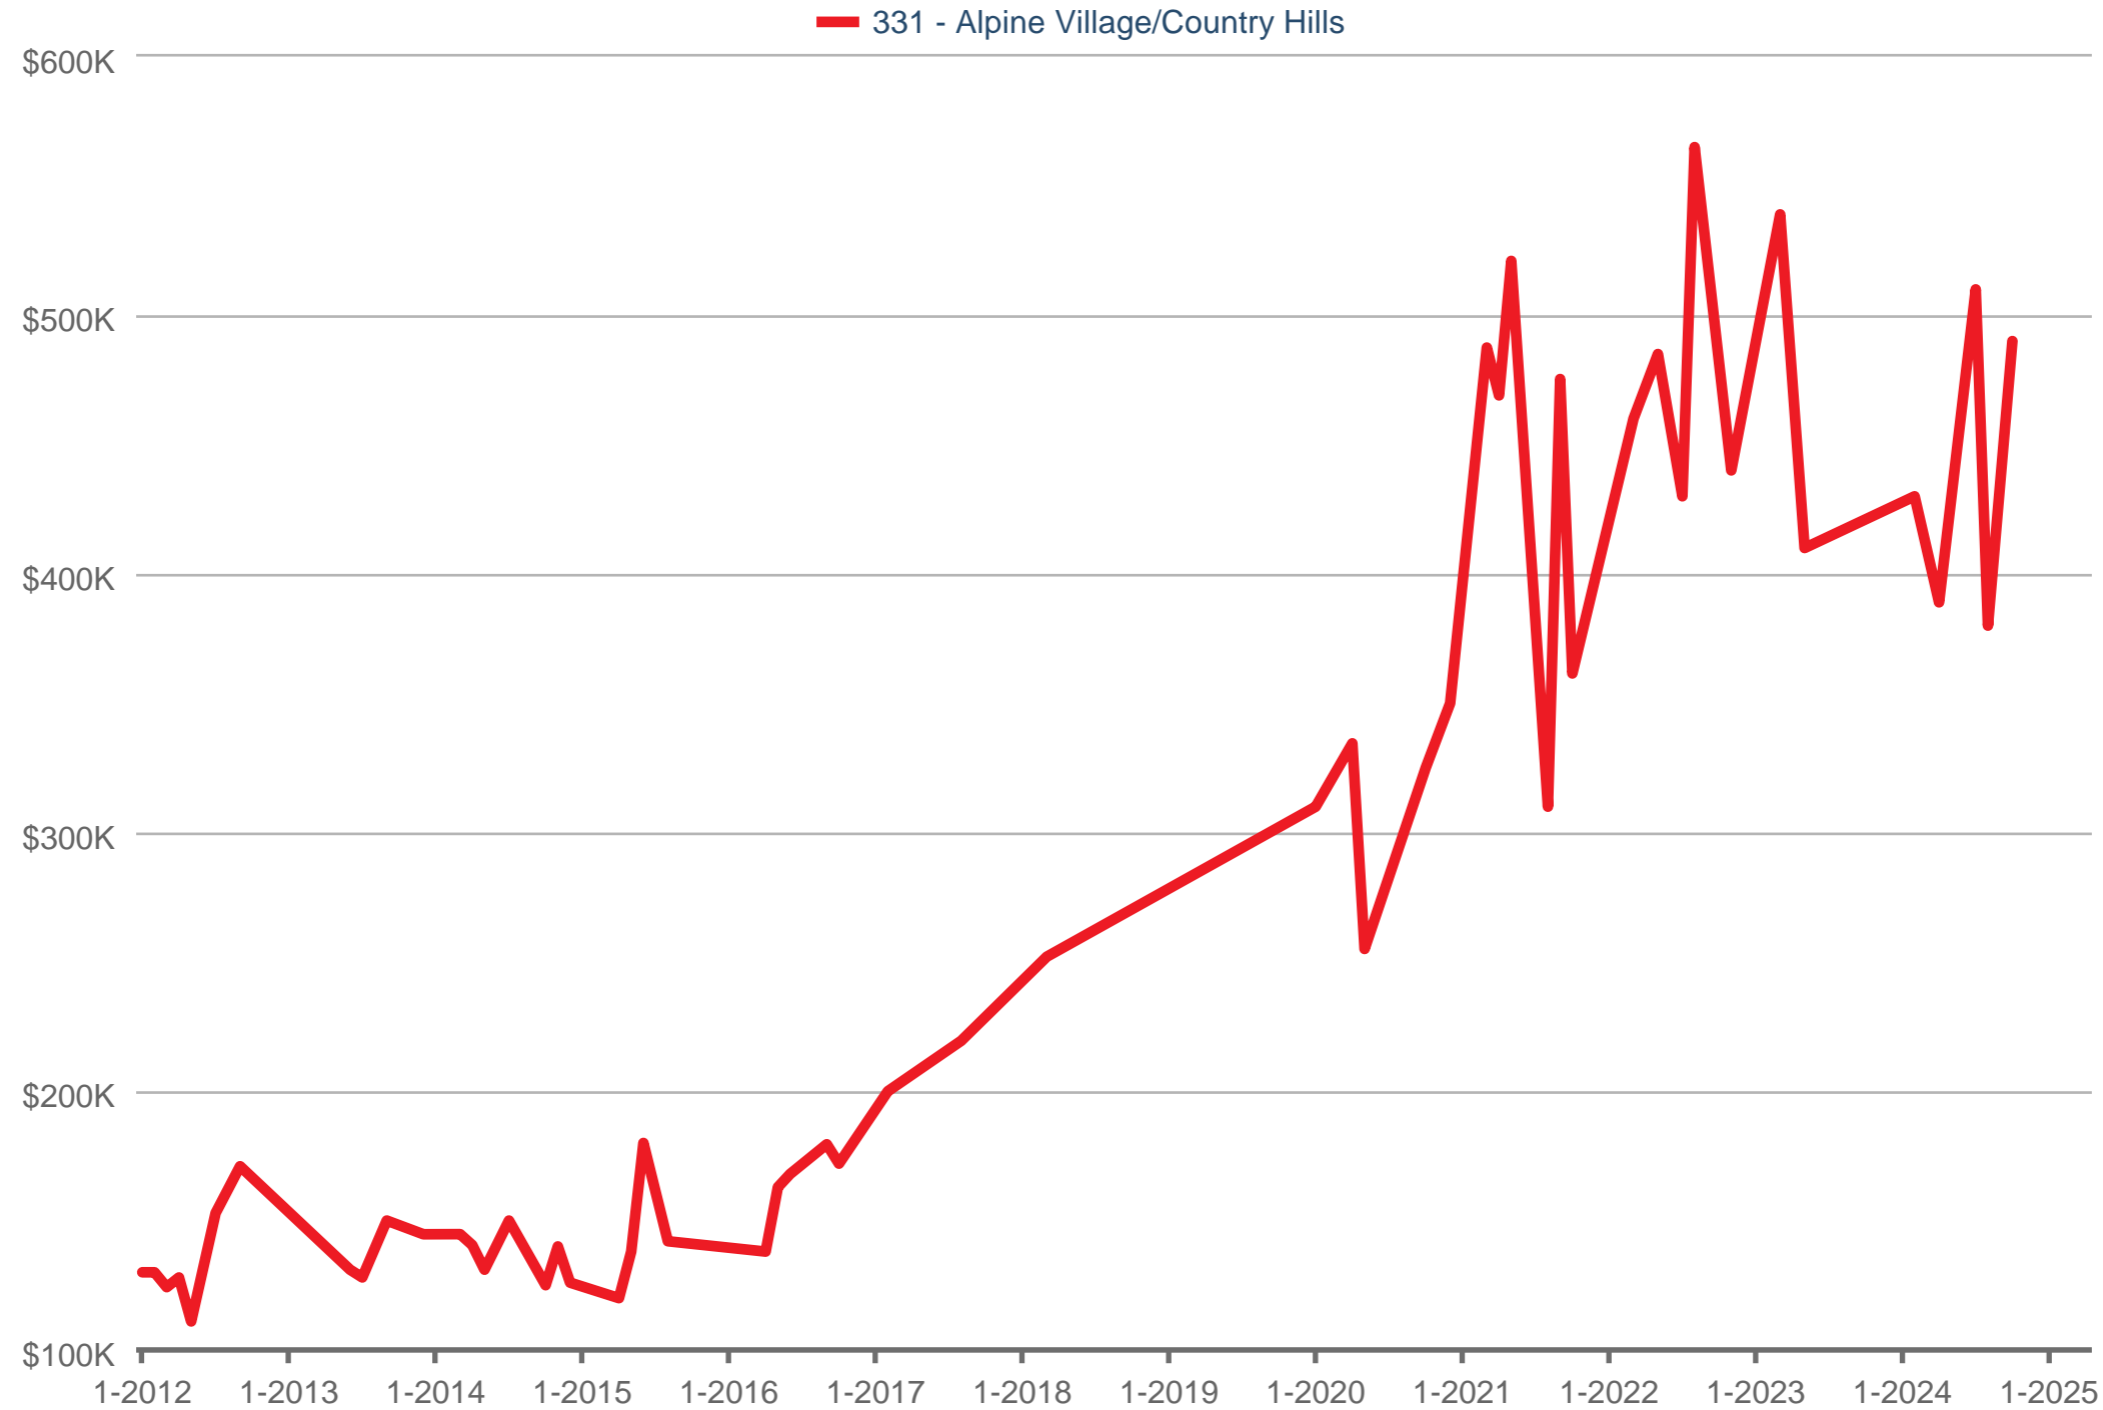

Average Sales Price

331 - Alpine Village/Country Hills: Condo

Each data point is one month of activity. Data is from May 17, 2025.