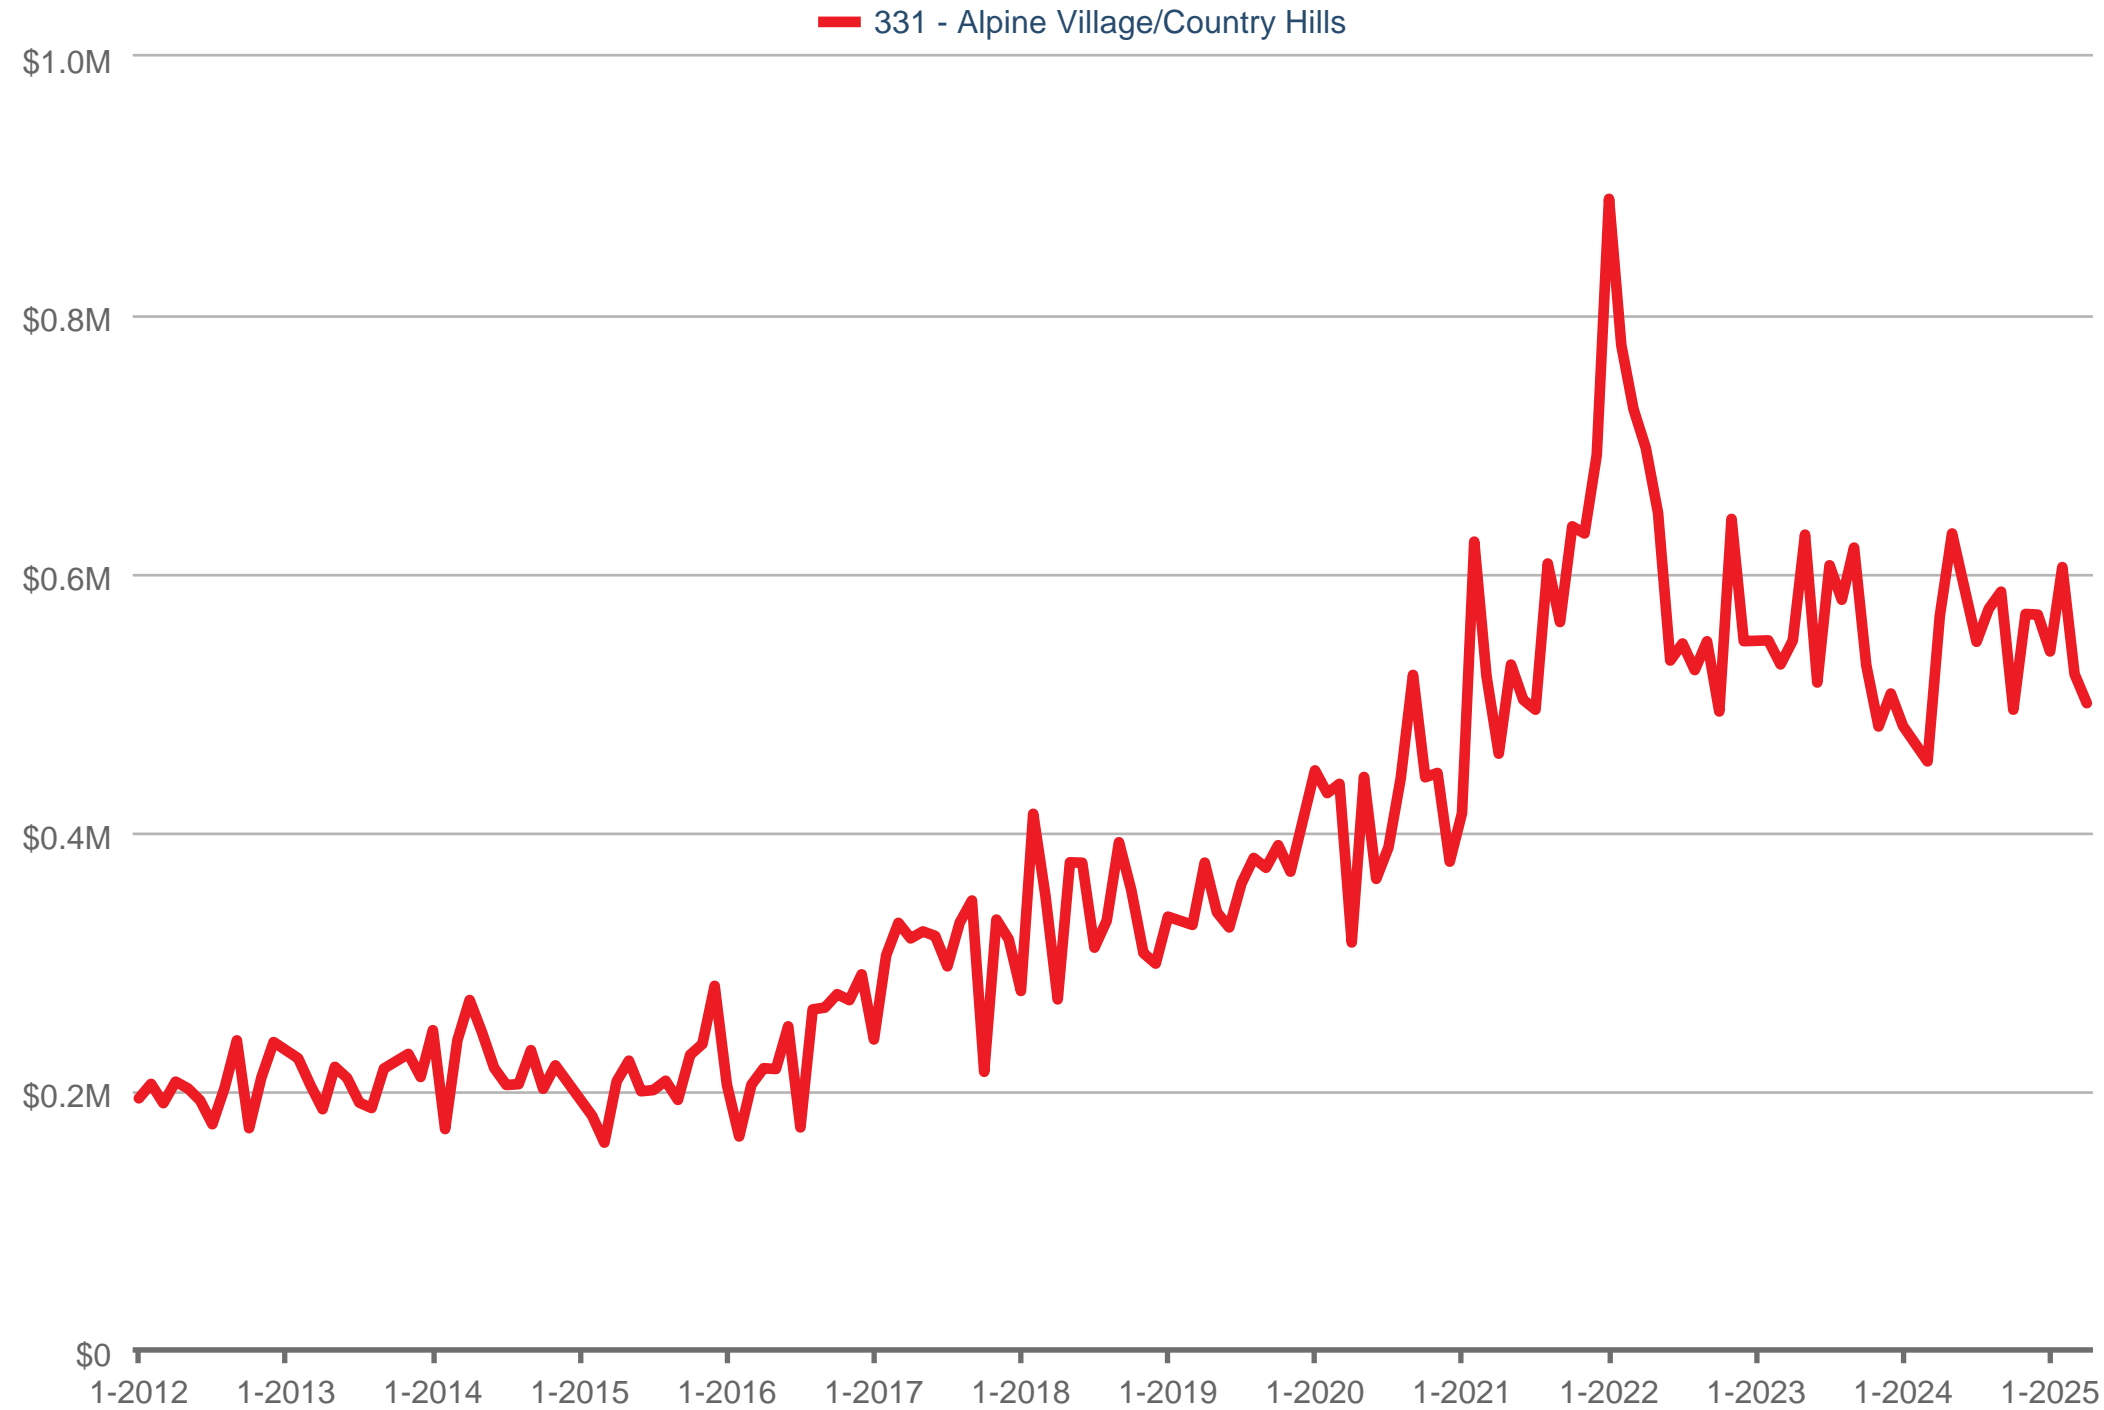

Average Sales Price

331 - Alpine Village/Country Hills: Townhouse

Each data point is one month of activity. Data is from May 17, 2025.