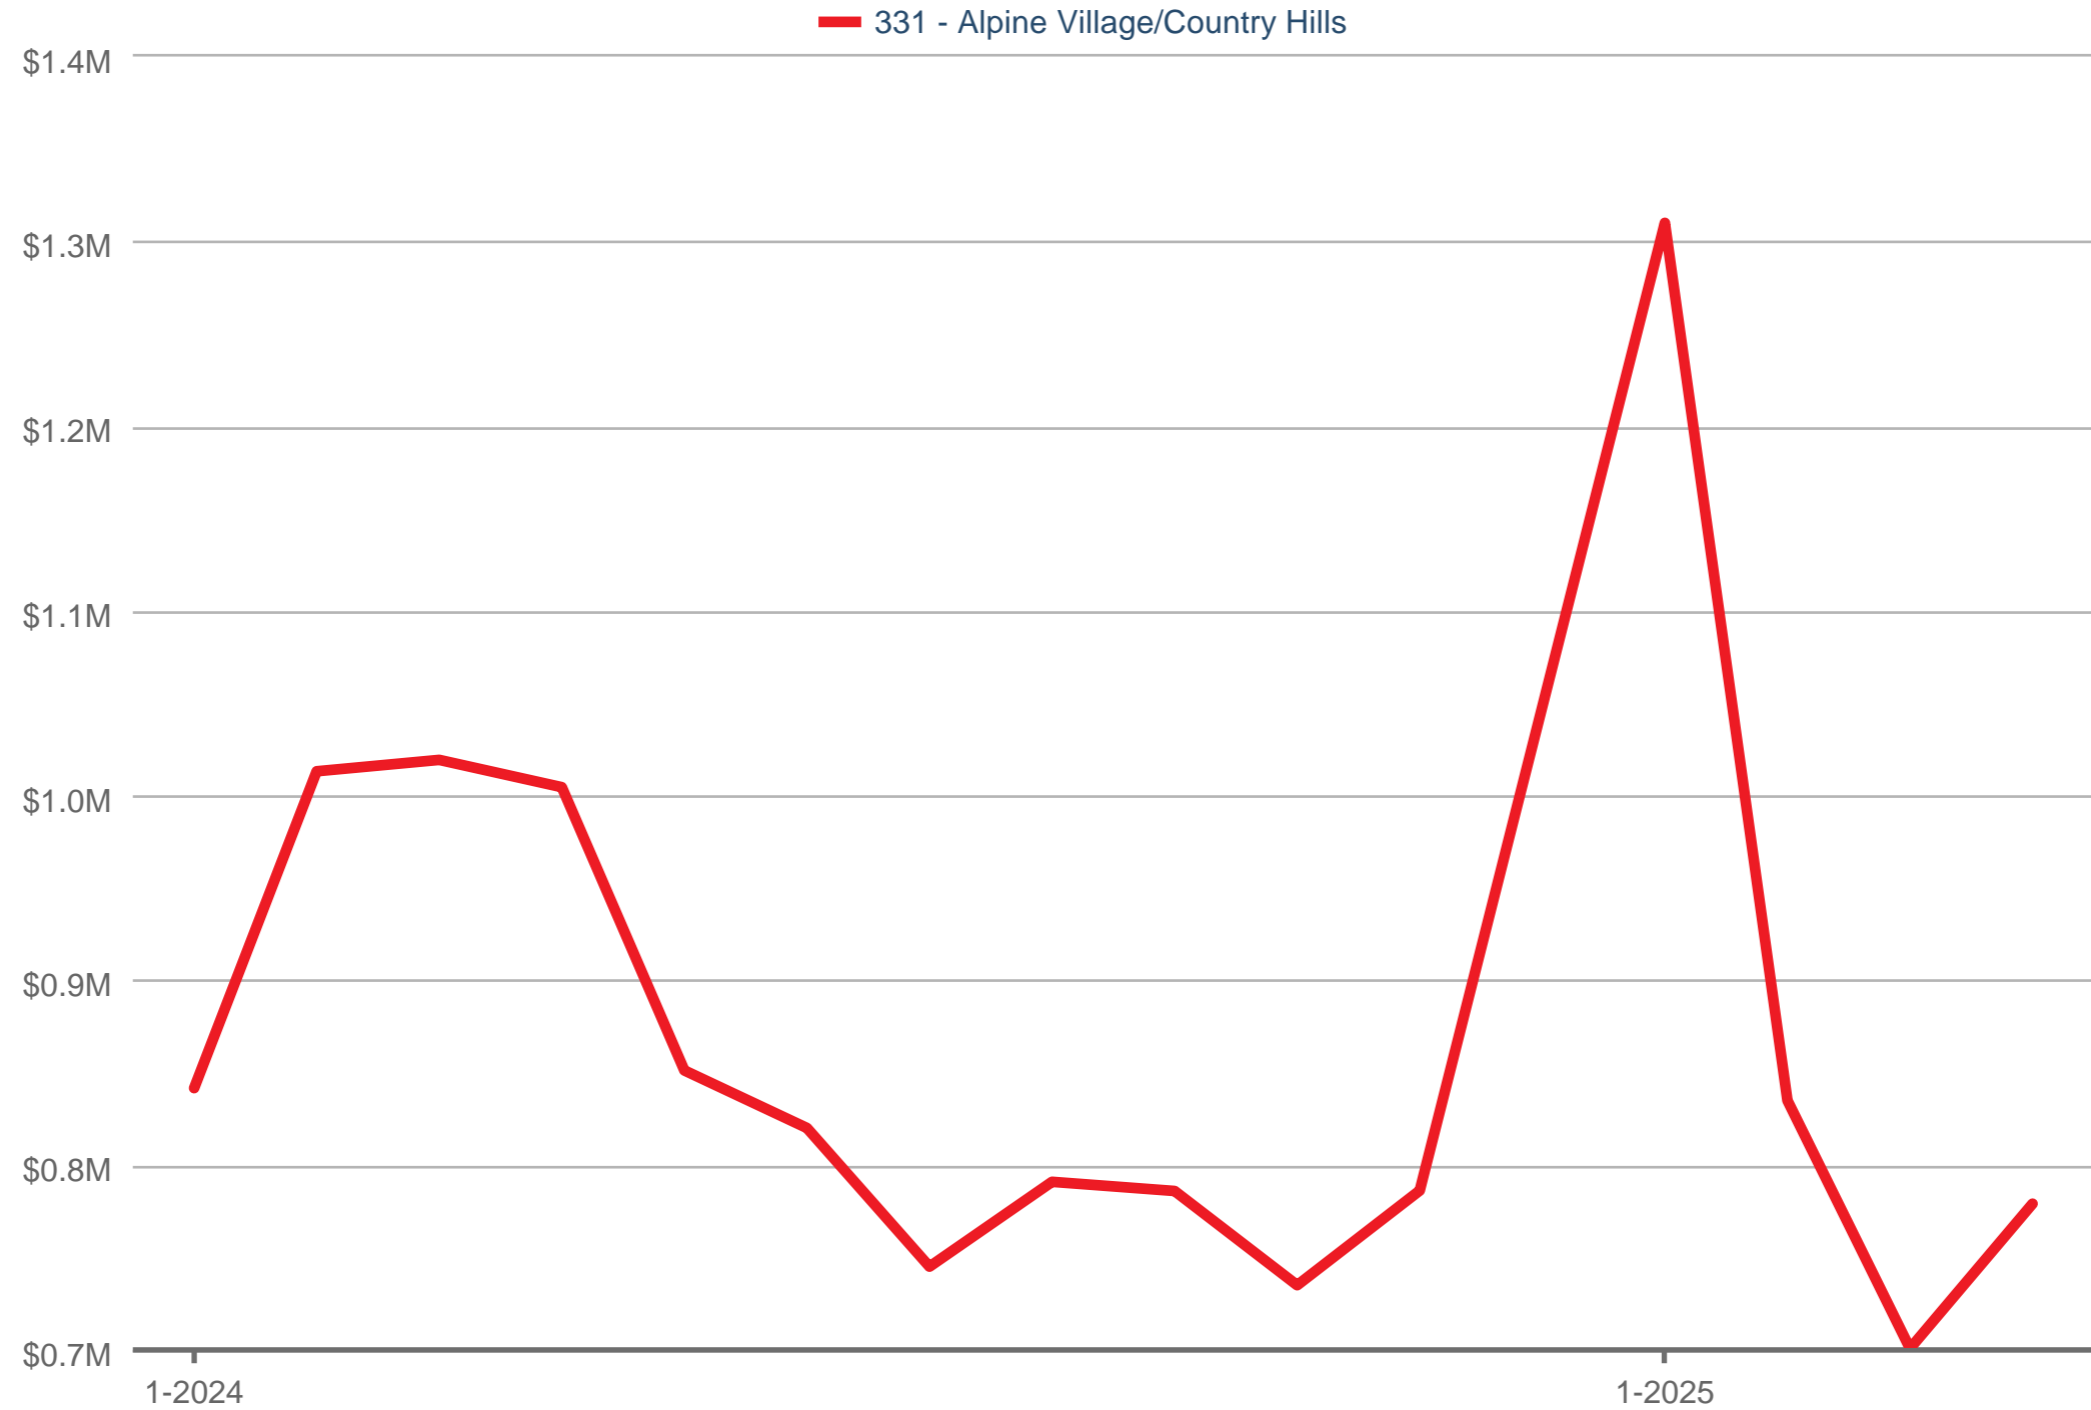

### Average Sales Price

331 - Alpine Village/Country Hills: Single Family

Each data point is one month of activity. Data is from May 17, 2025.