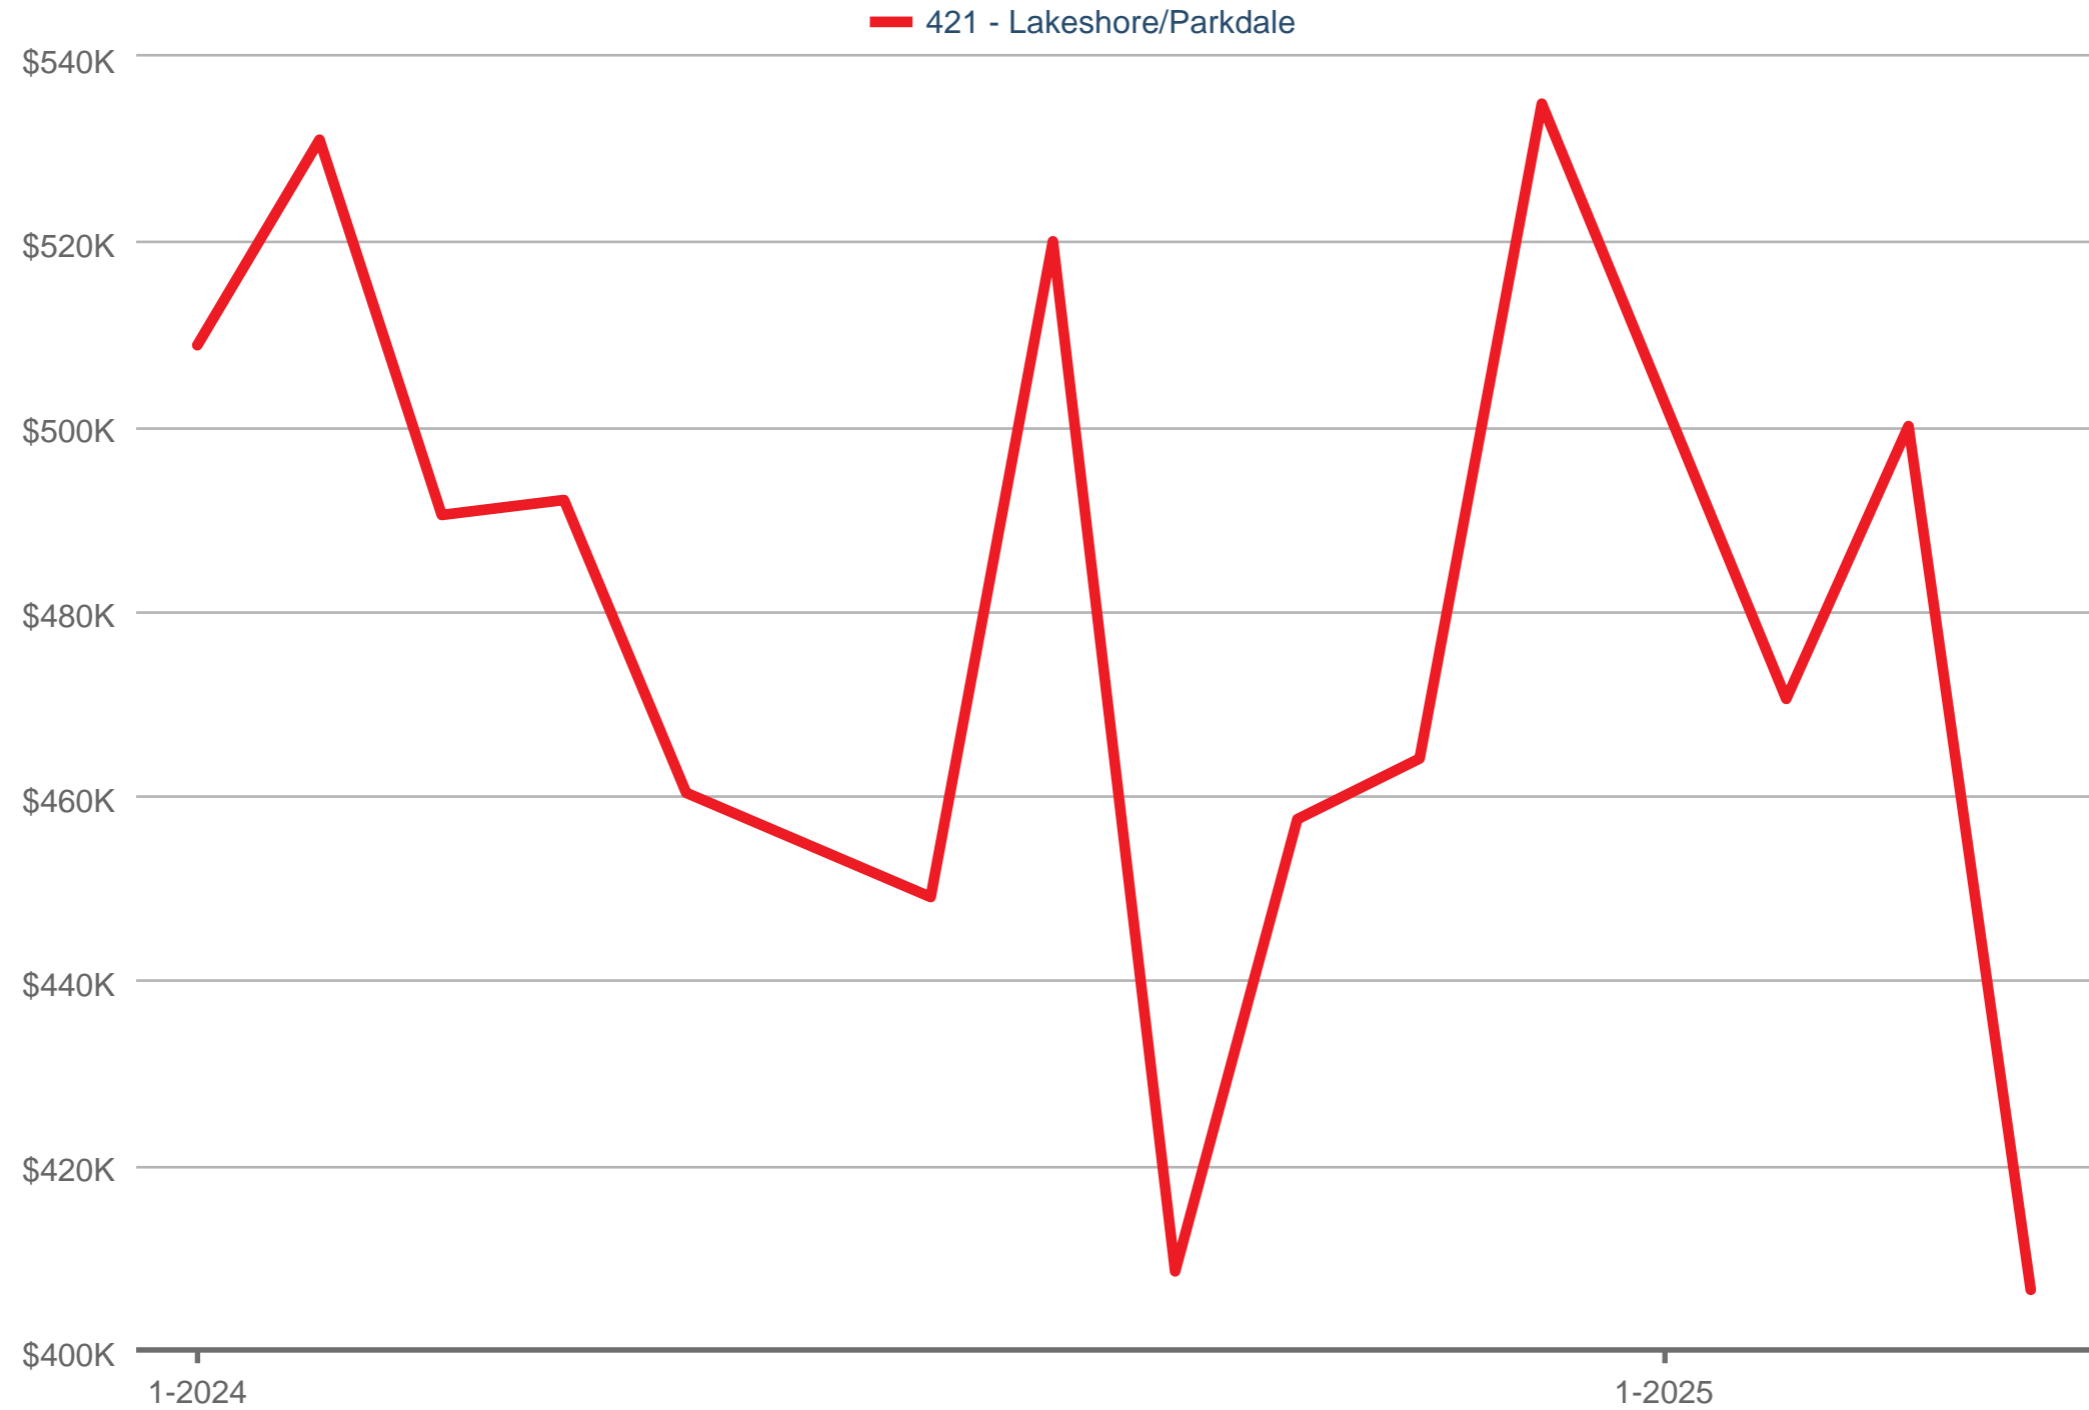

Average Sales Price

421 - Lakeshore/Parkdale: Townhouse

Each data point is one month of activity. Data is from May 17, 2025.