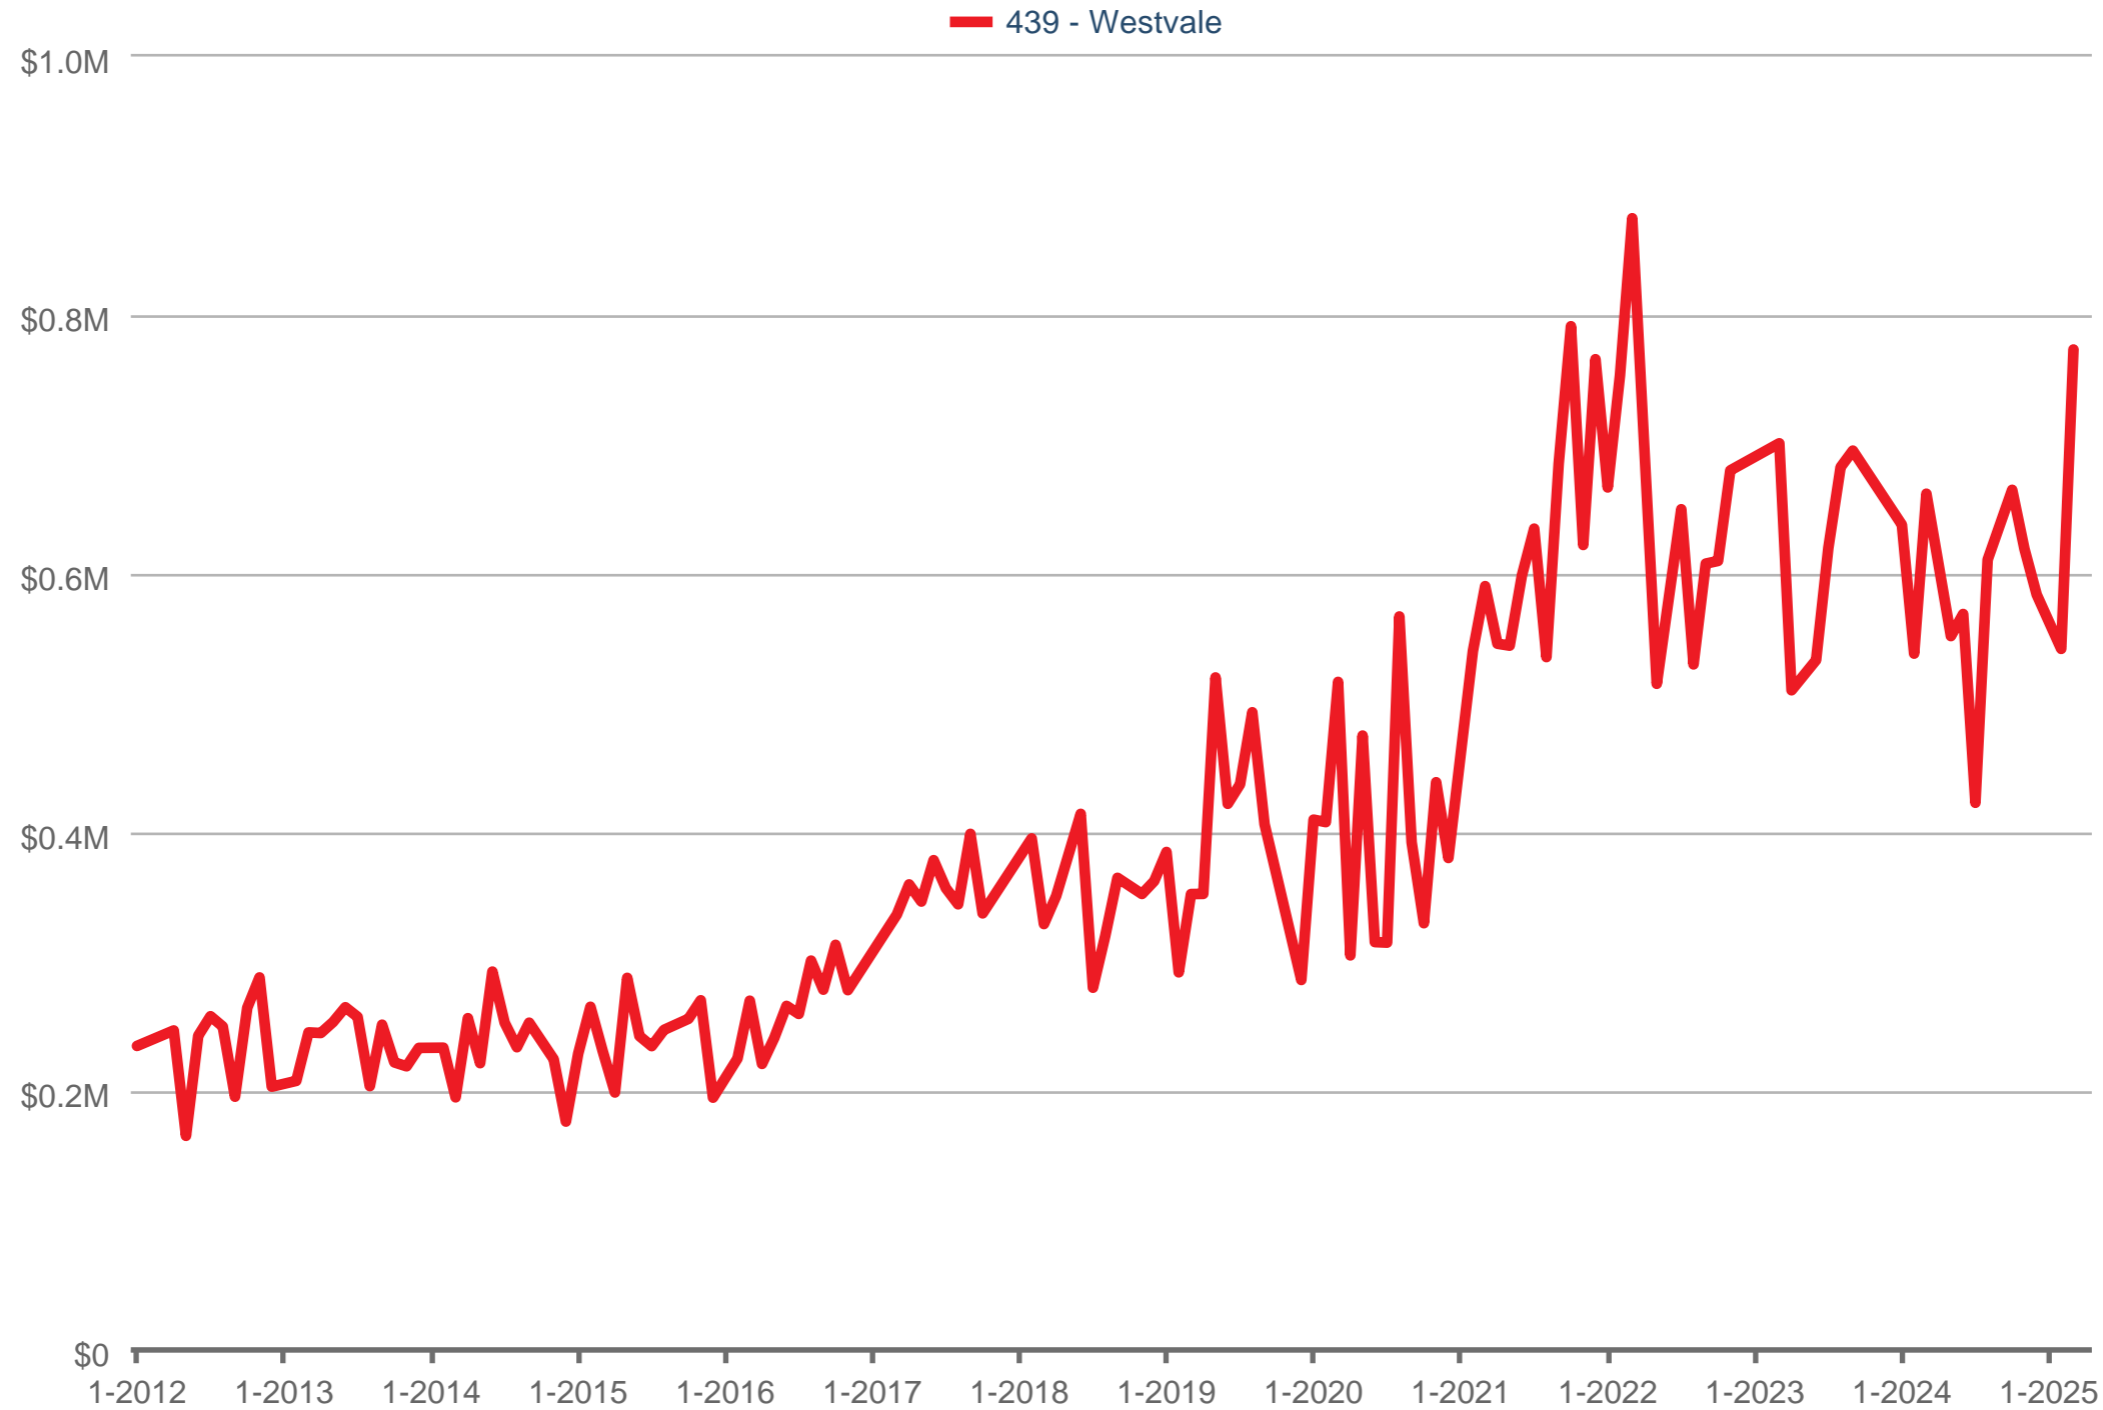

Average Sales Price

439 - Westvale: Townhouse

Each data point is one month of activity. Data is from May 17, 2025.