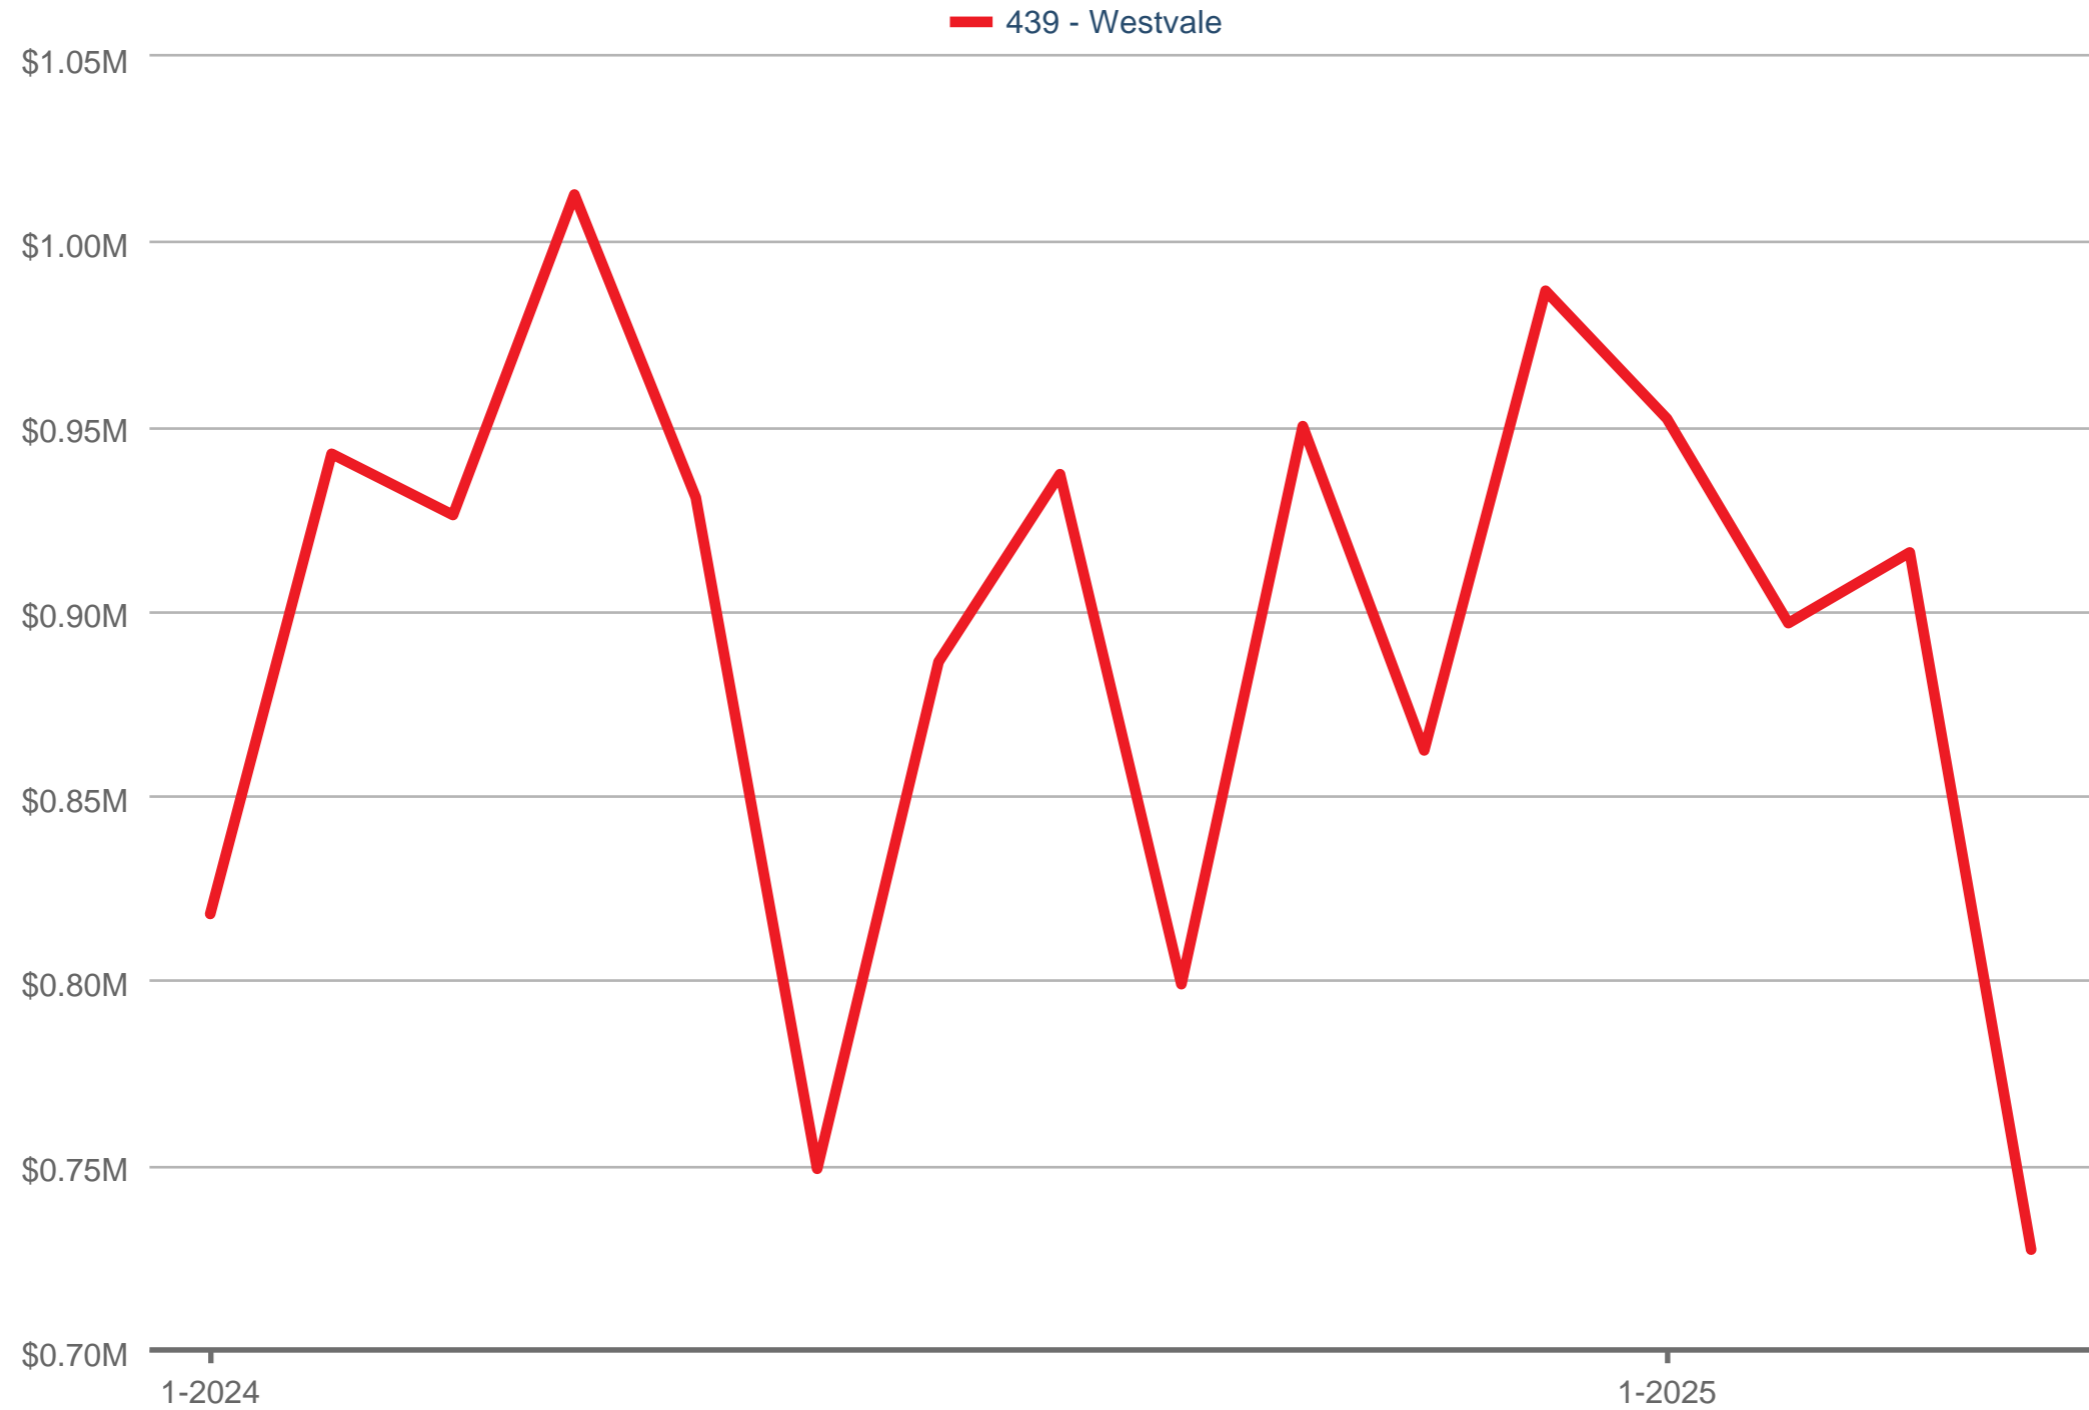

Average Sales Price

439 - Westvale: Single Family

Each data point is one month of activity. Data is from May 17, 2025.