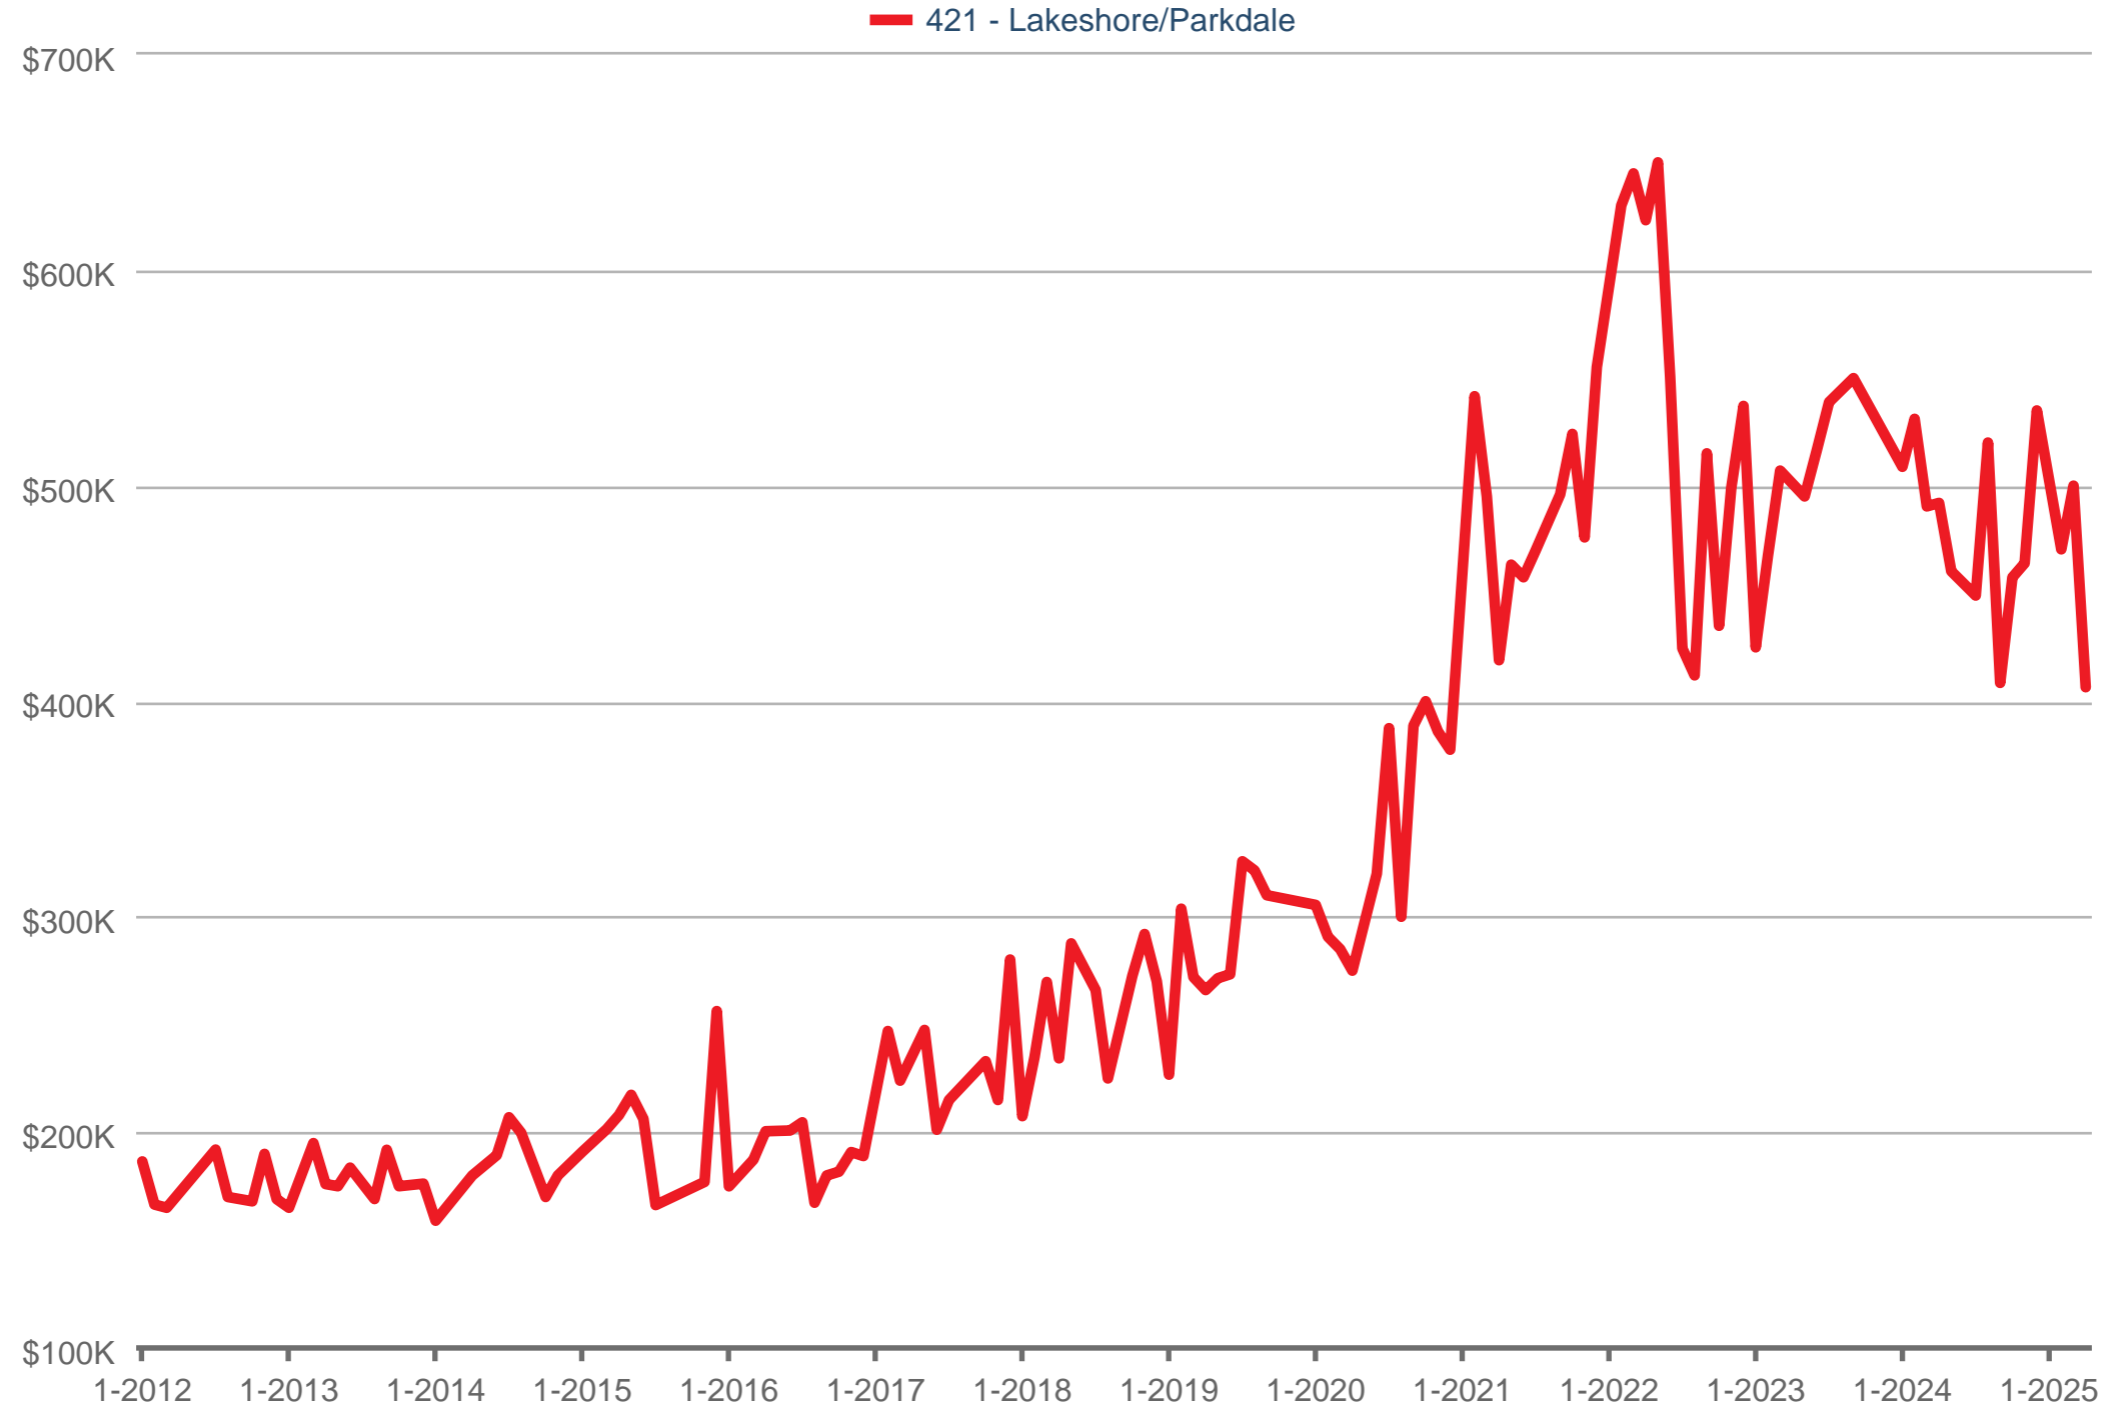

Average Sales Price

421 - Lakeshore/Parkdale: Townhouse

Each data point is one month of activity. Data is from May 17, 2025.