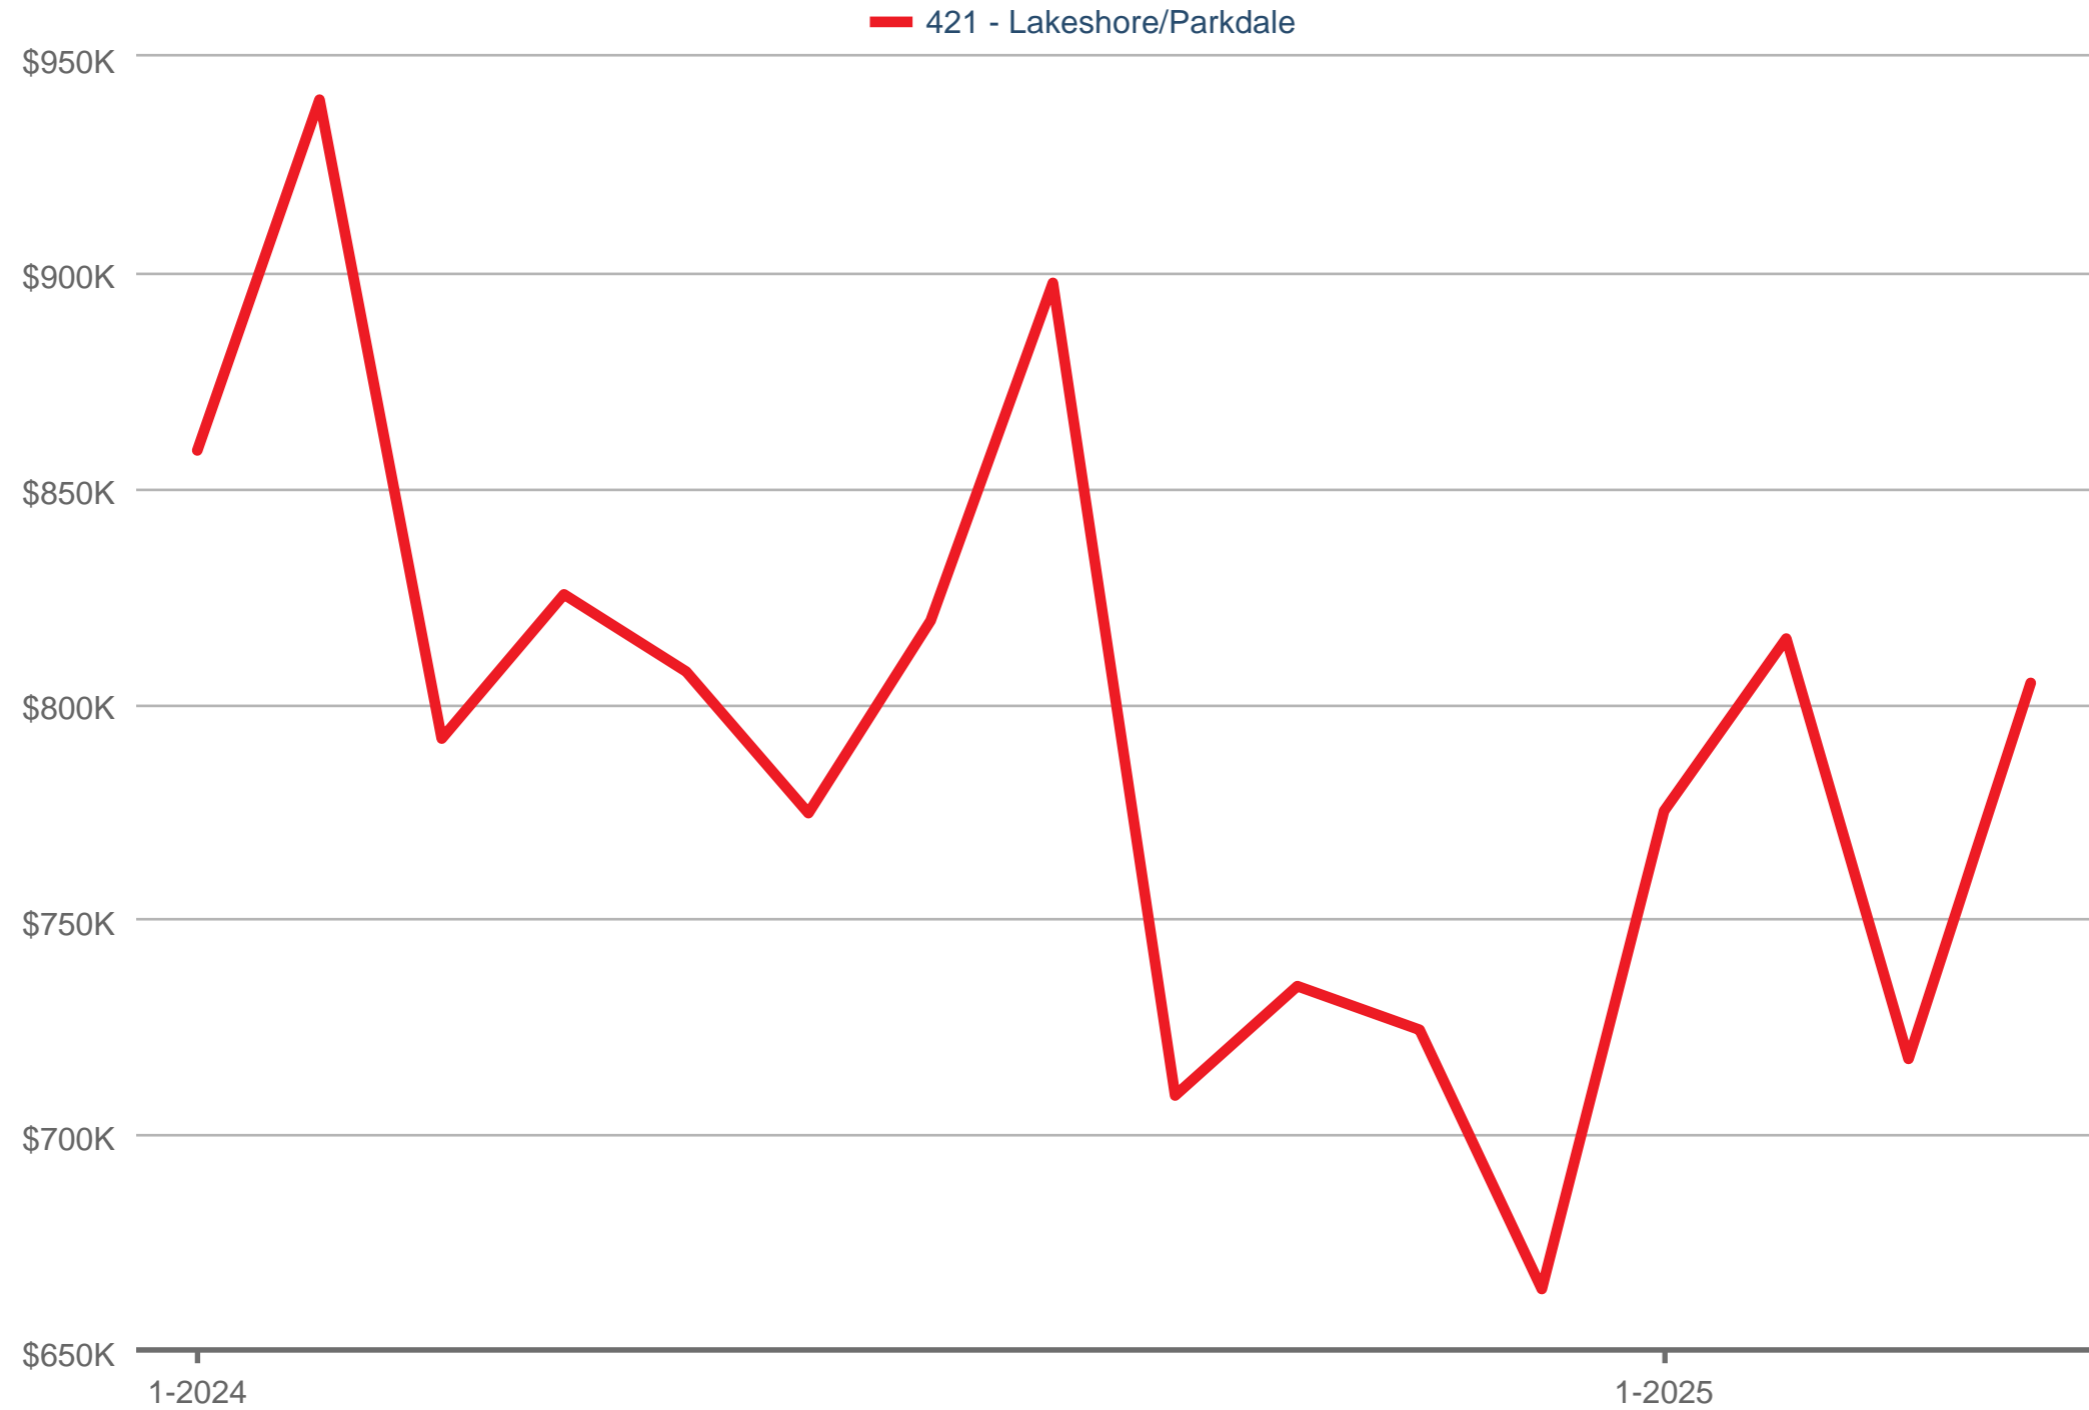

### Average Sales Price

421 - Lakeshore/Parkdale: Single Family

Each data point is one month of activity. Data is from May 17, 2025.