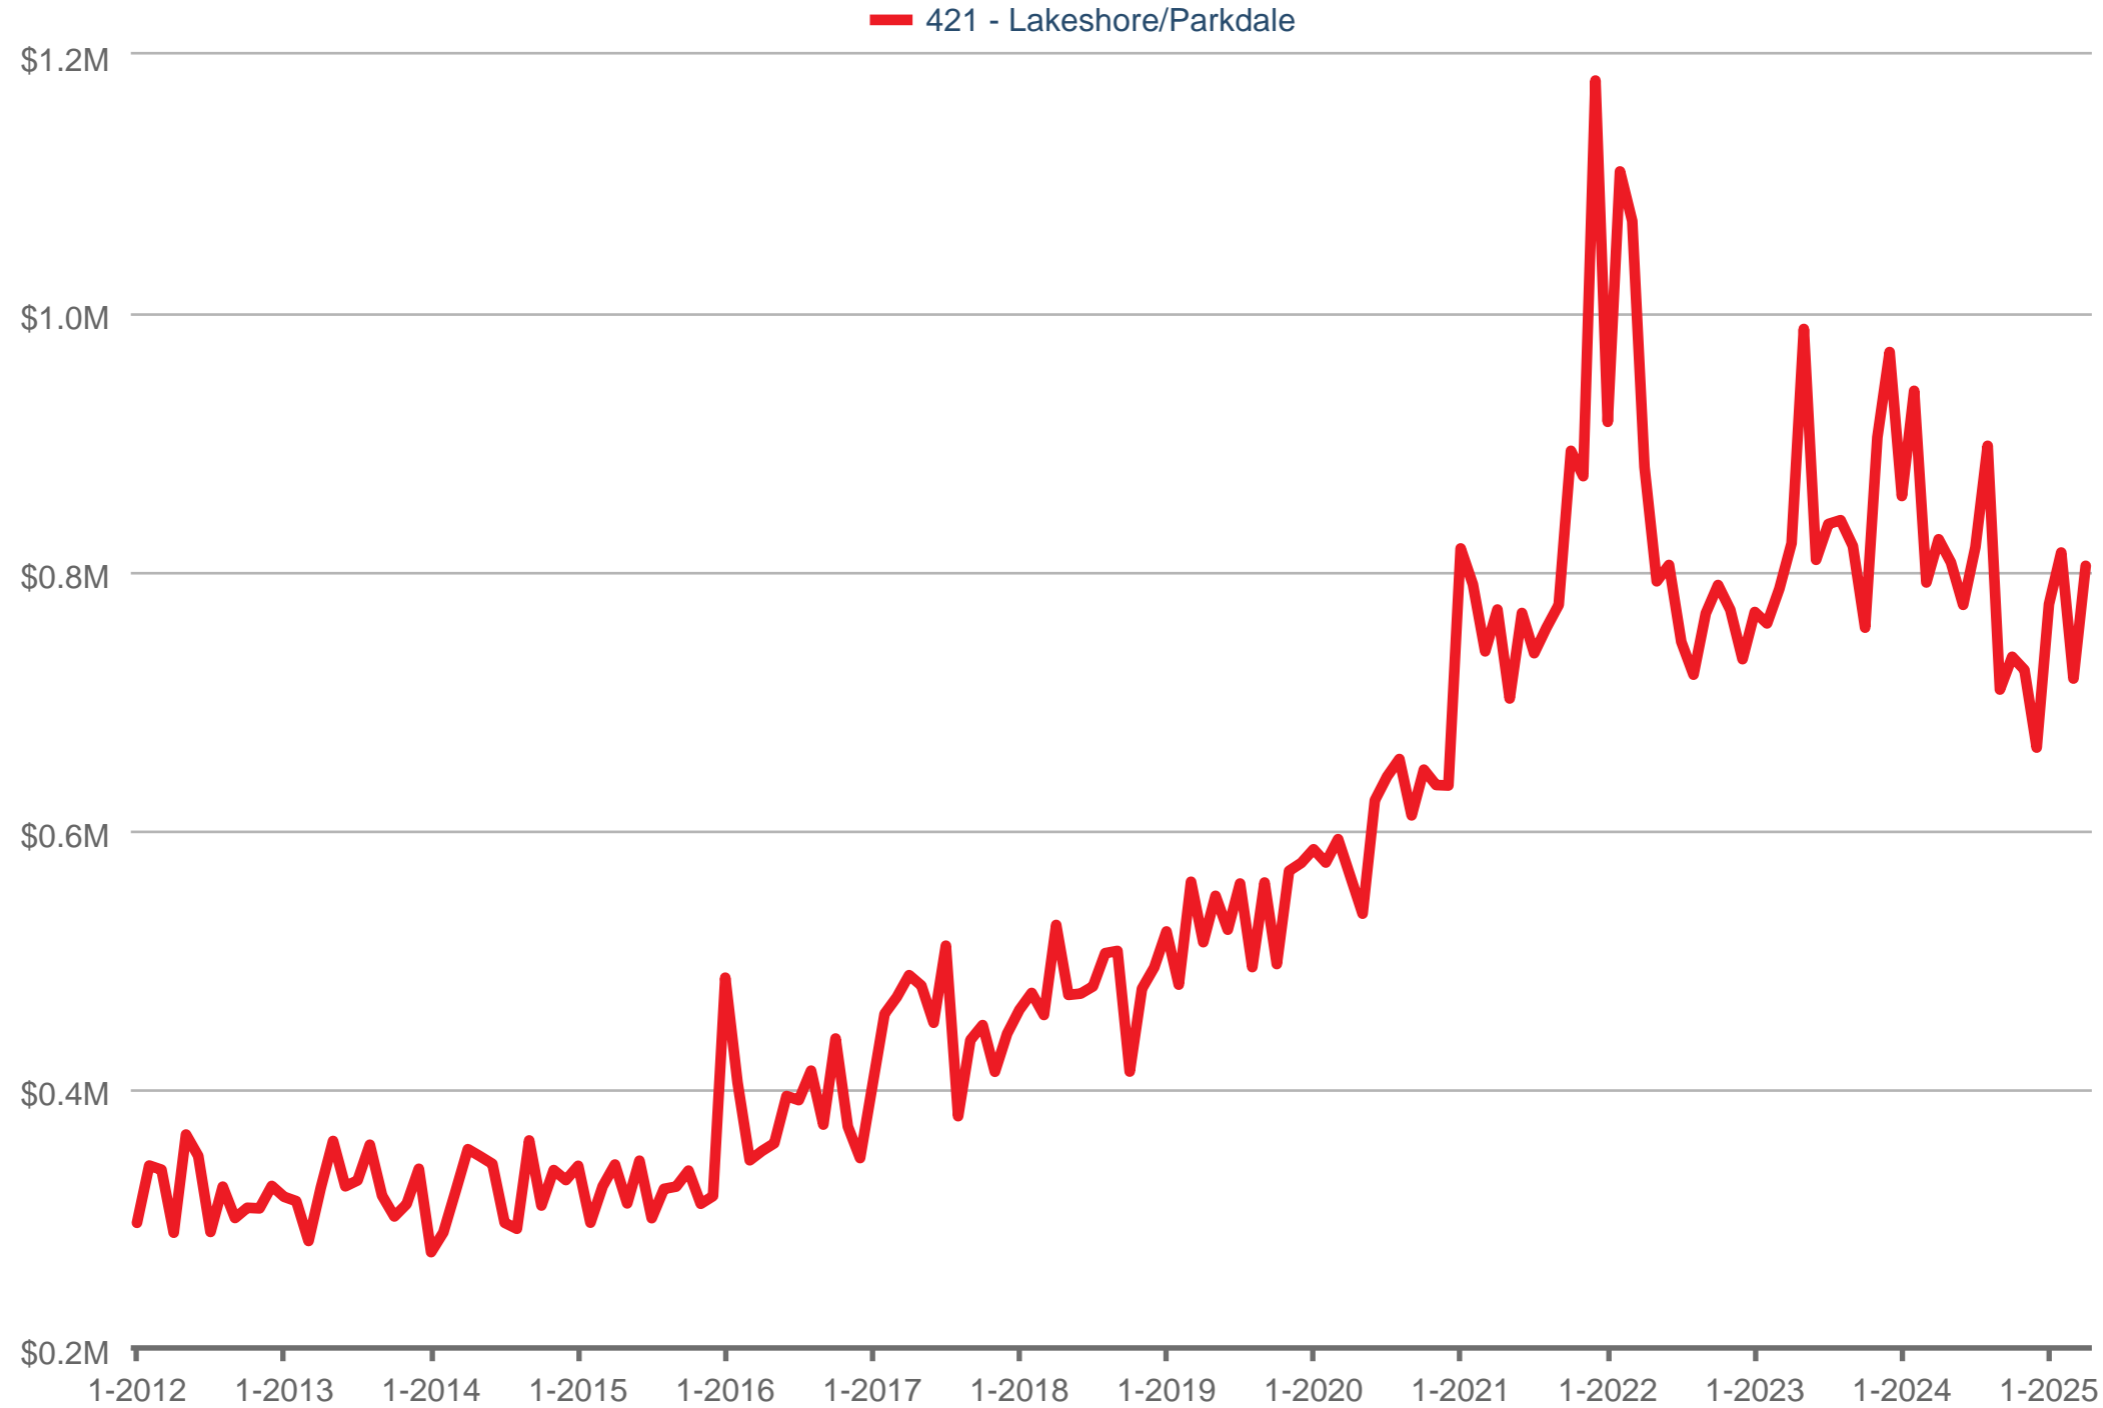

### Average Sales Price

421 - Lakeshore/Parkdale: Single Family

Each data point is one month of activity. Data is from May 17, 2025.