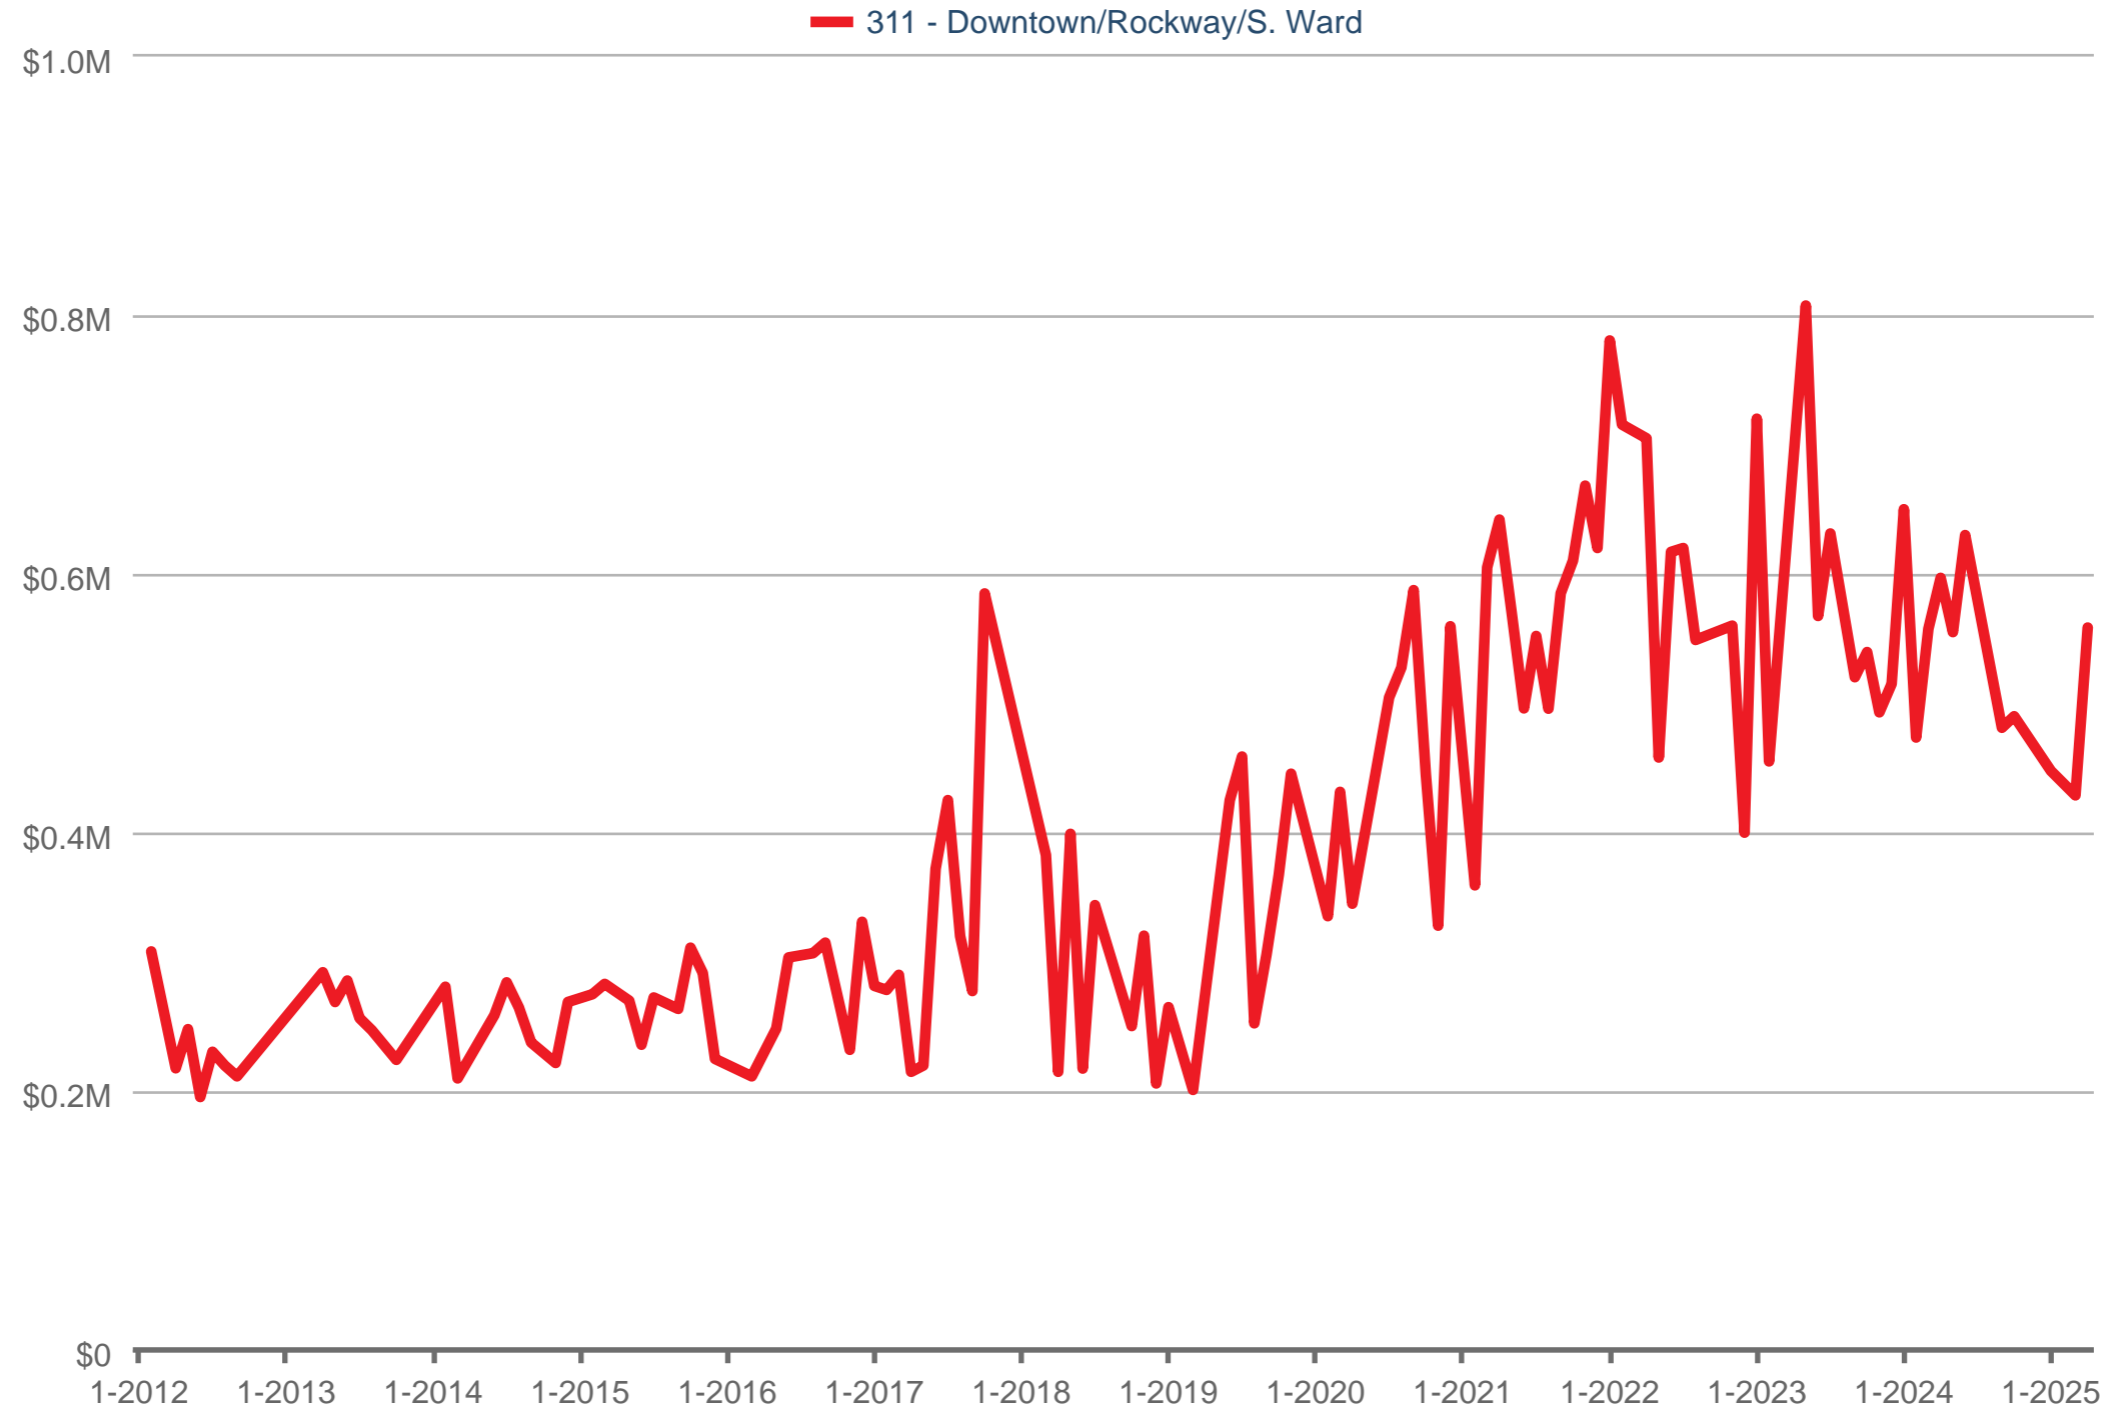

### Average Sales Price

311 - Downtown/Rockway/S. Ward: Townhouse

Each data point is one month of activity. Data is from May 17, 2025.