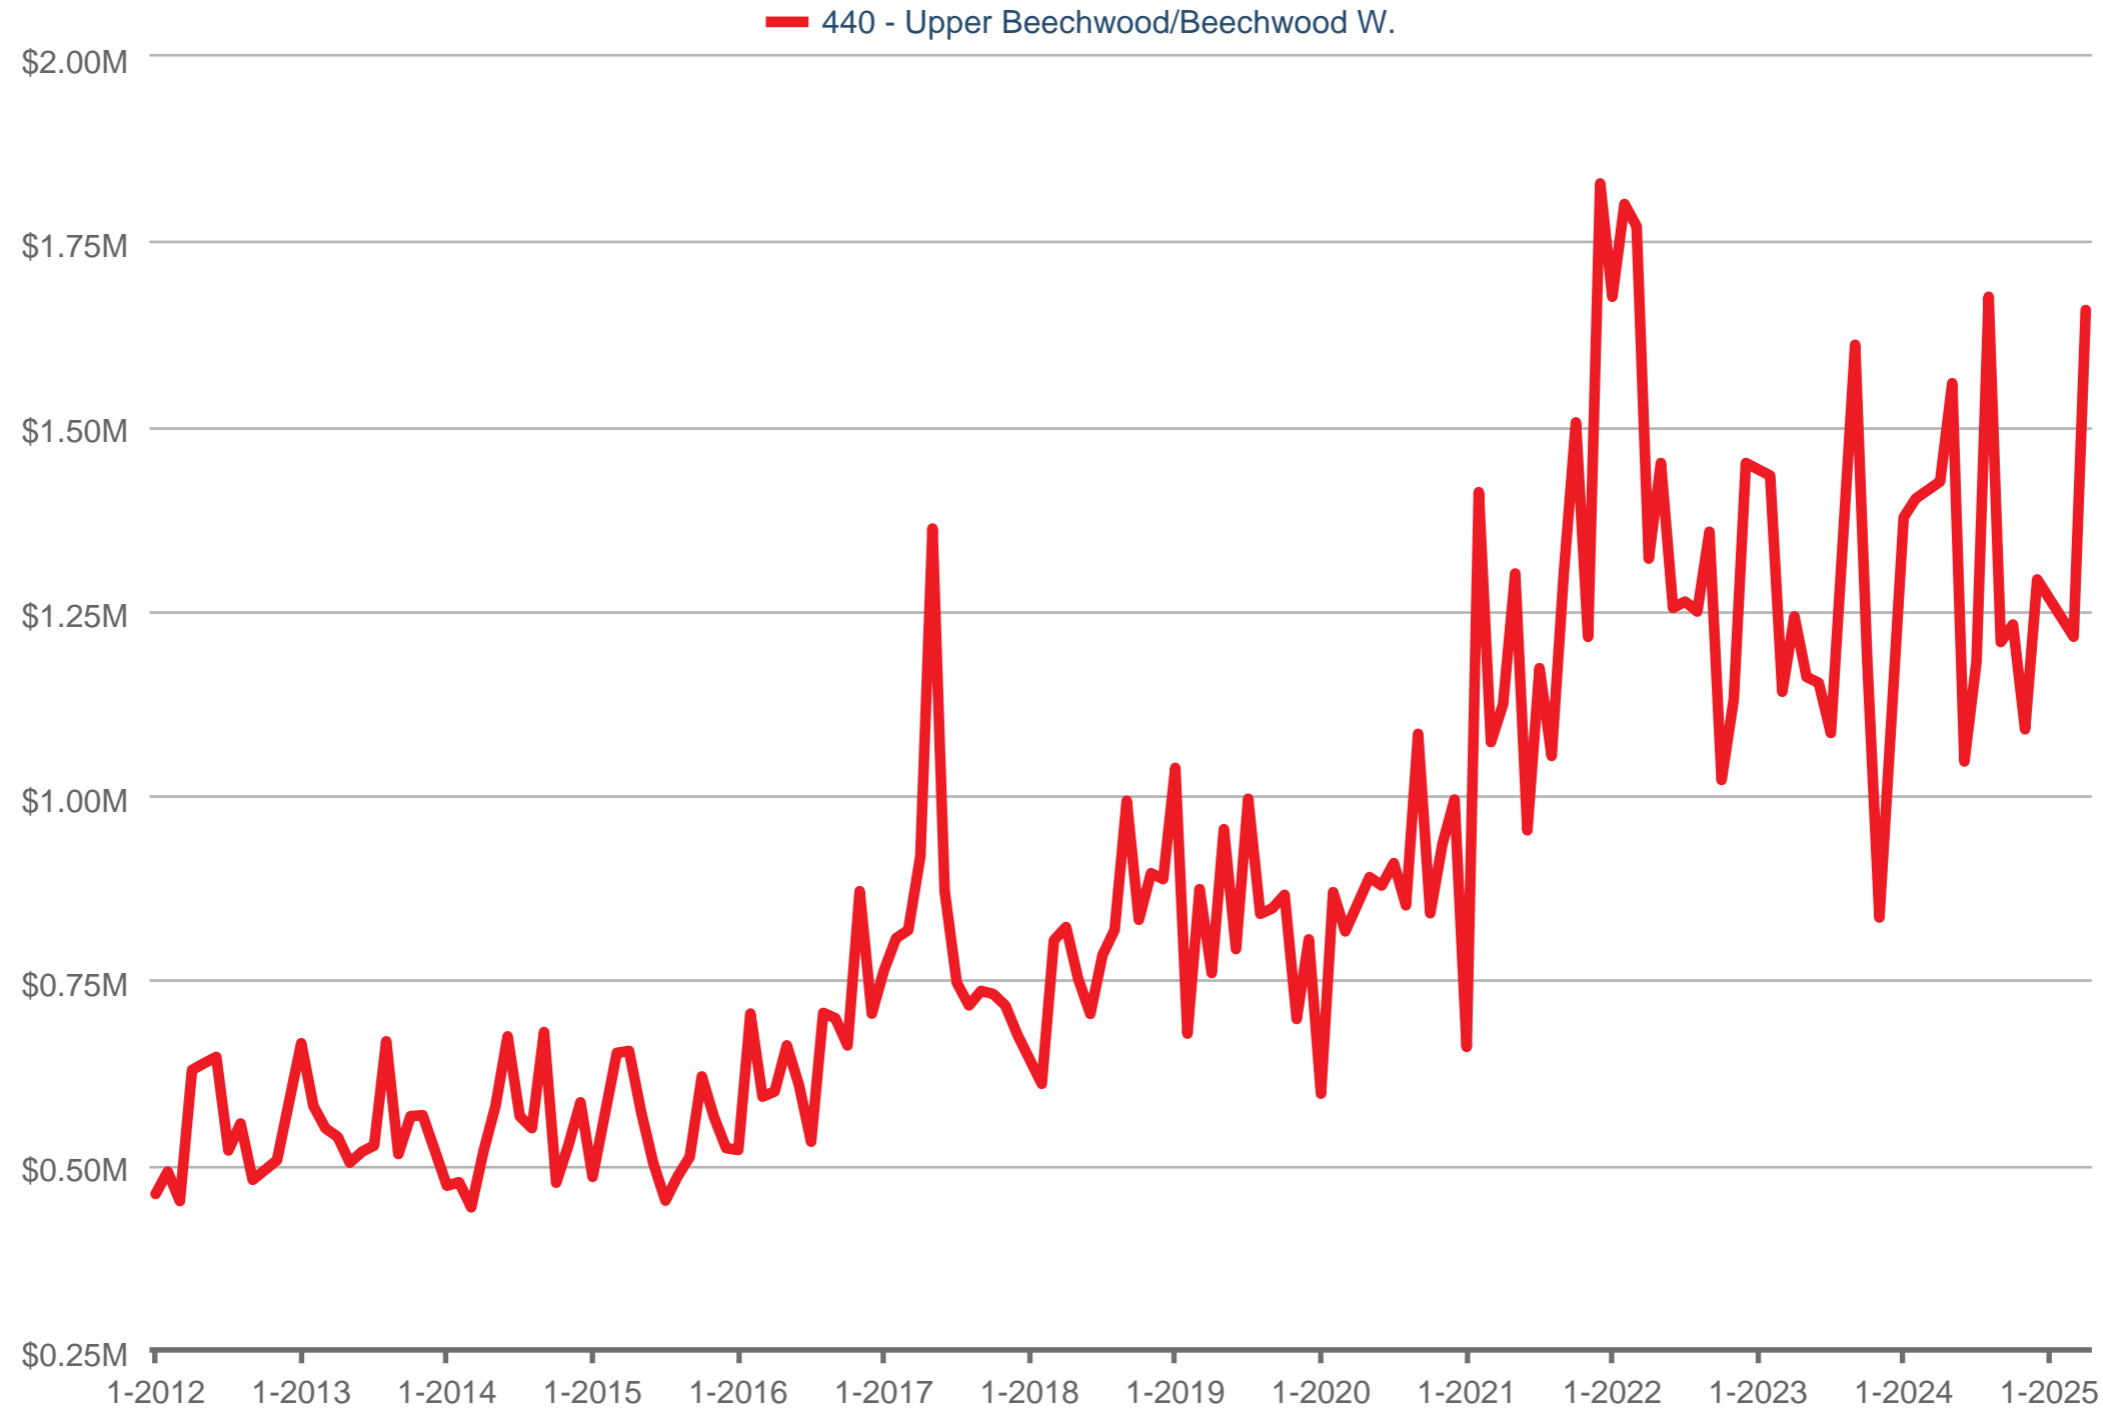

### Average Sales Price

440 - Upper Beechwood/Beechwood W.: Single Family  
Each data point is one month of activity. Data is from May 17, 2025.

All data from ITSO. InfoSparks © 2025 ShowingTime Plus, LLC.