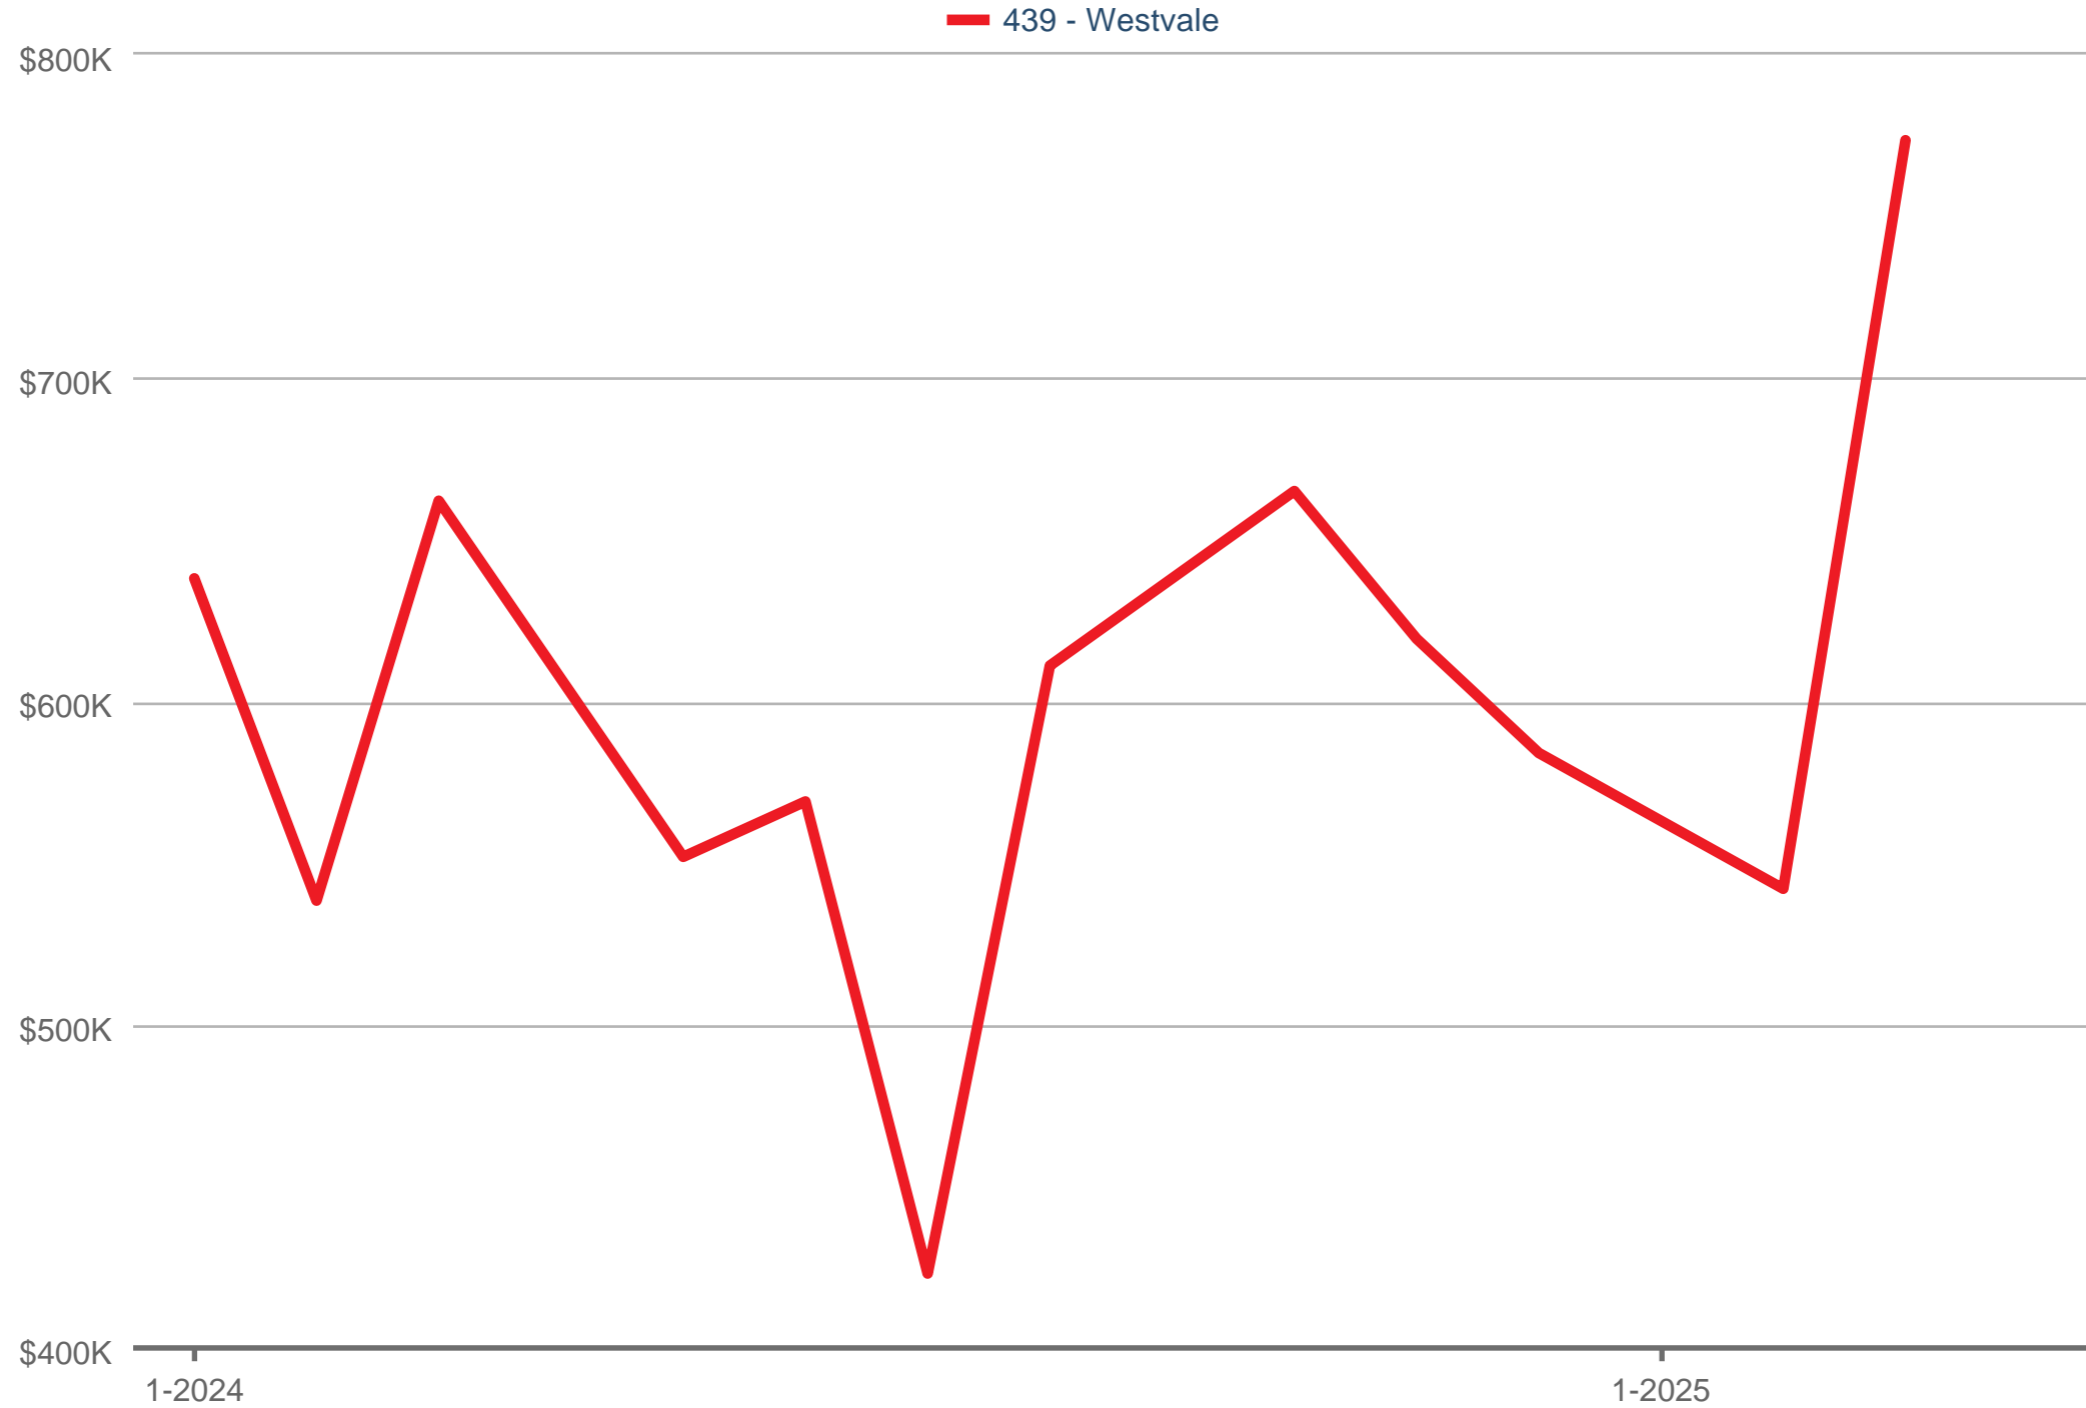

Average Sales Price

439 - Westvale: Townhouse

Each data point is one month of activity. Data is from May 17, 2025.