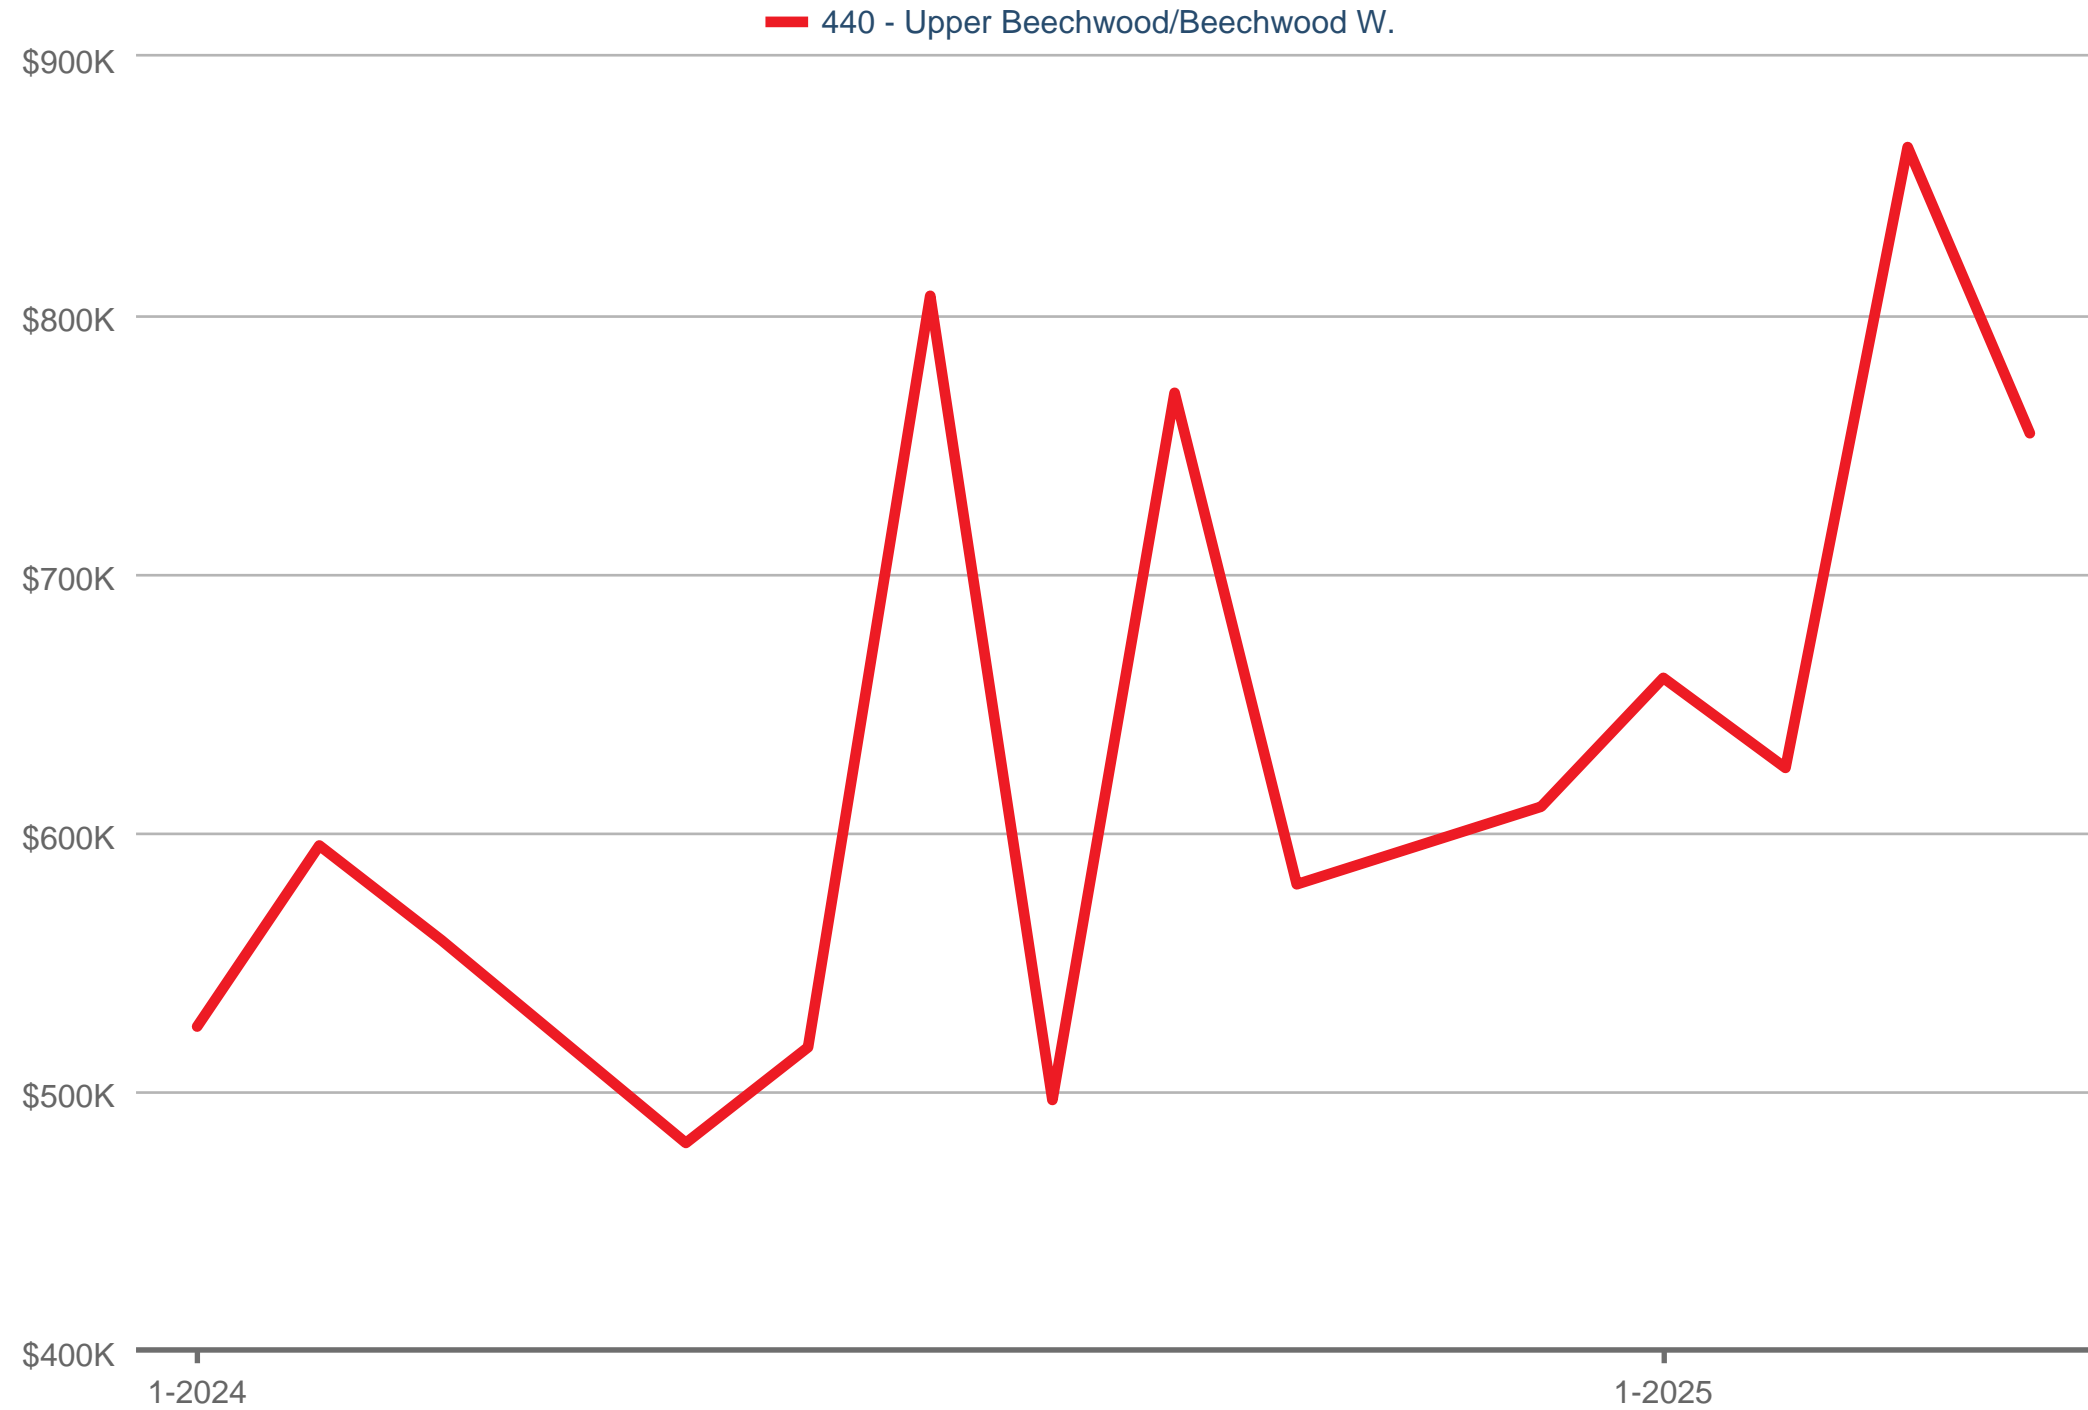

### Average Sales Price

440 - Upper Beechwood/Beechwood W.: Townhouse

Each data point is one month of activity. Data is from May 17, 2025.