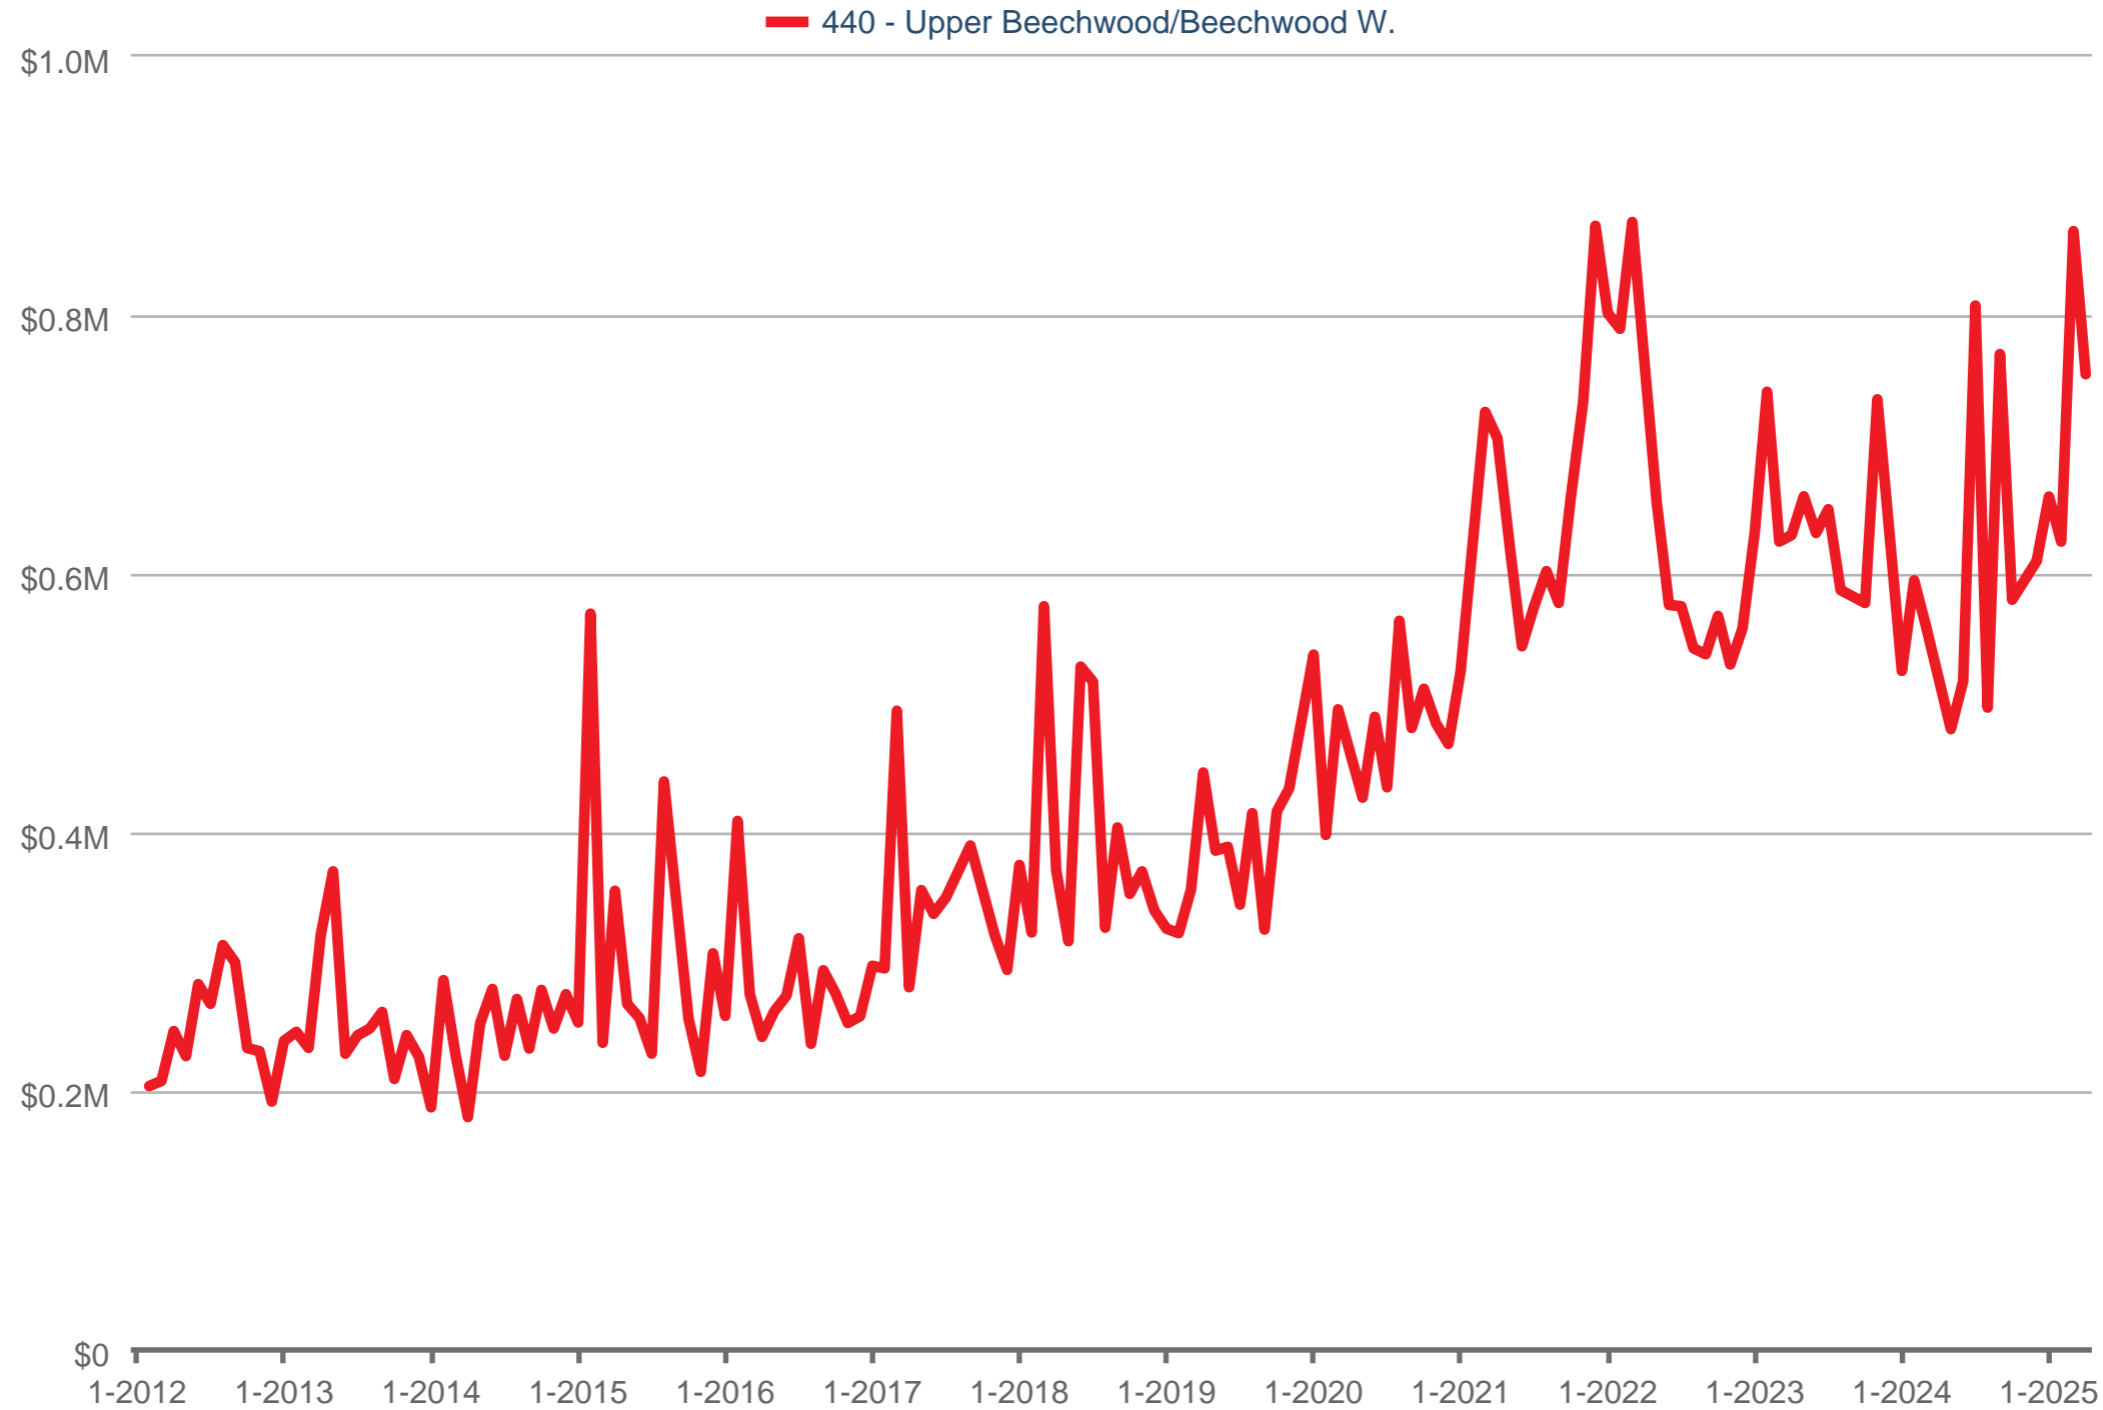

### Average Sales Price

440 - Upper Beechwood/Beechwood W.: Townhouse

Each data point is one month of activity. Data is from May 17, 2025.