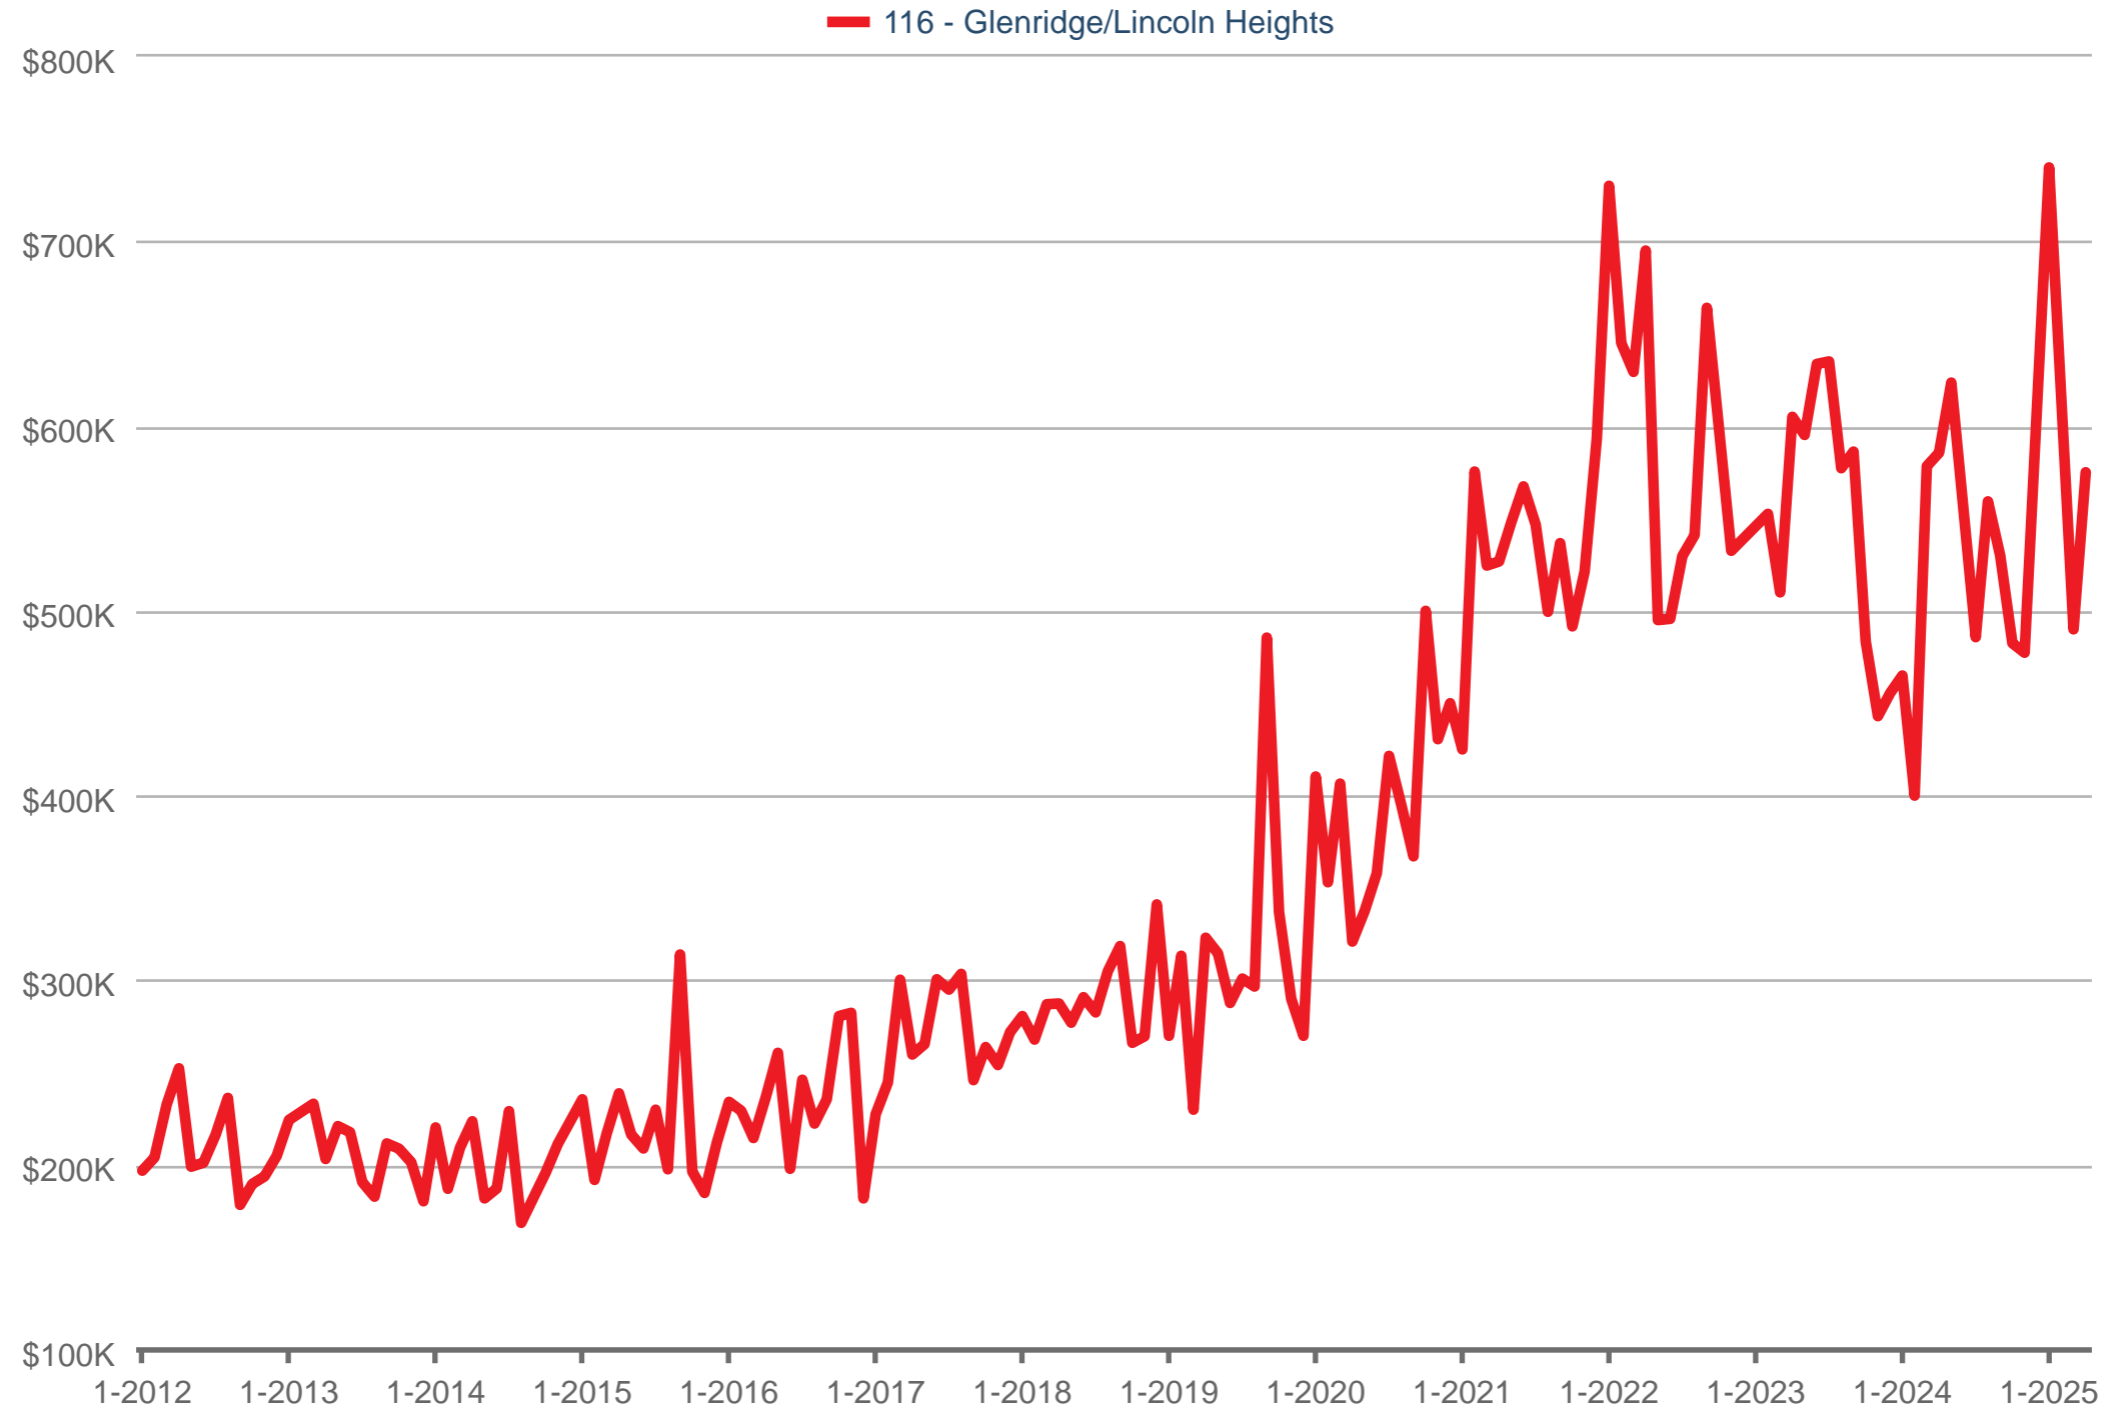

Average Sales Price

116 - Glenridge/Lincoln Heights: Townhouse

Each data point is one month of activity. Data is from May 17, 2025.