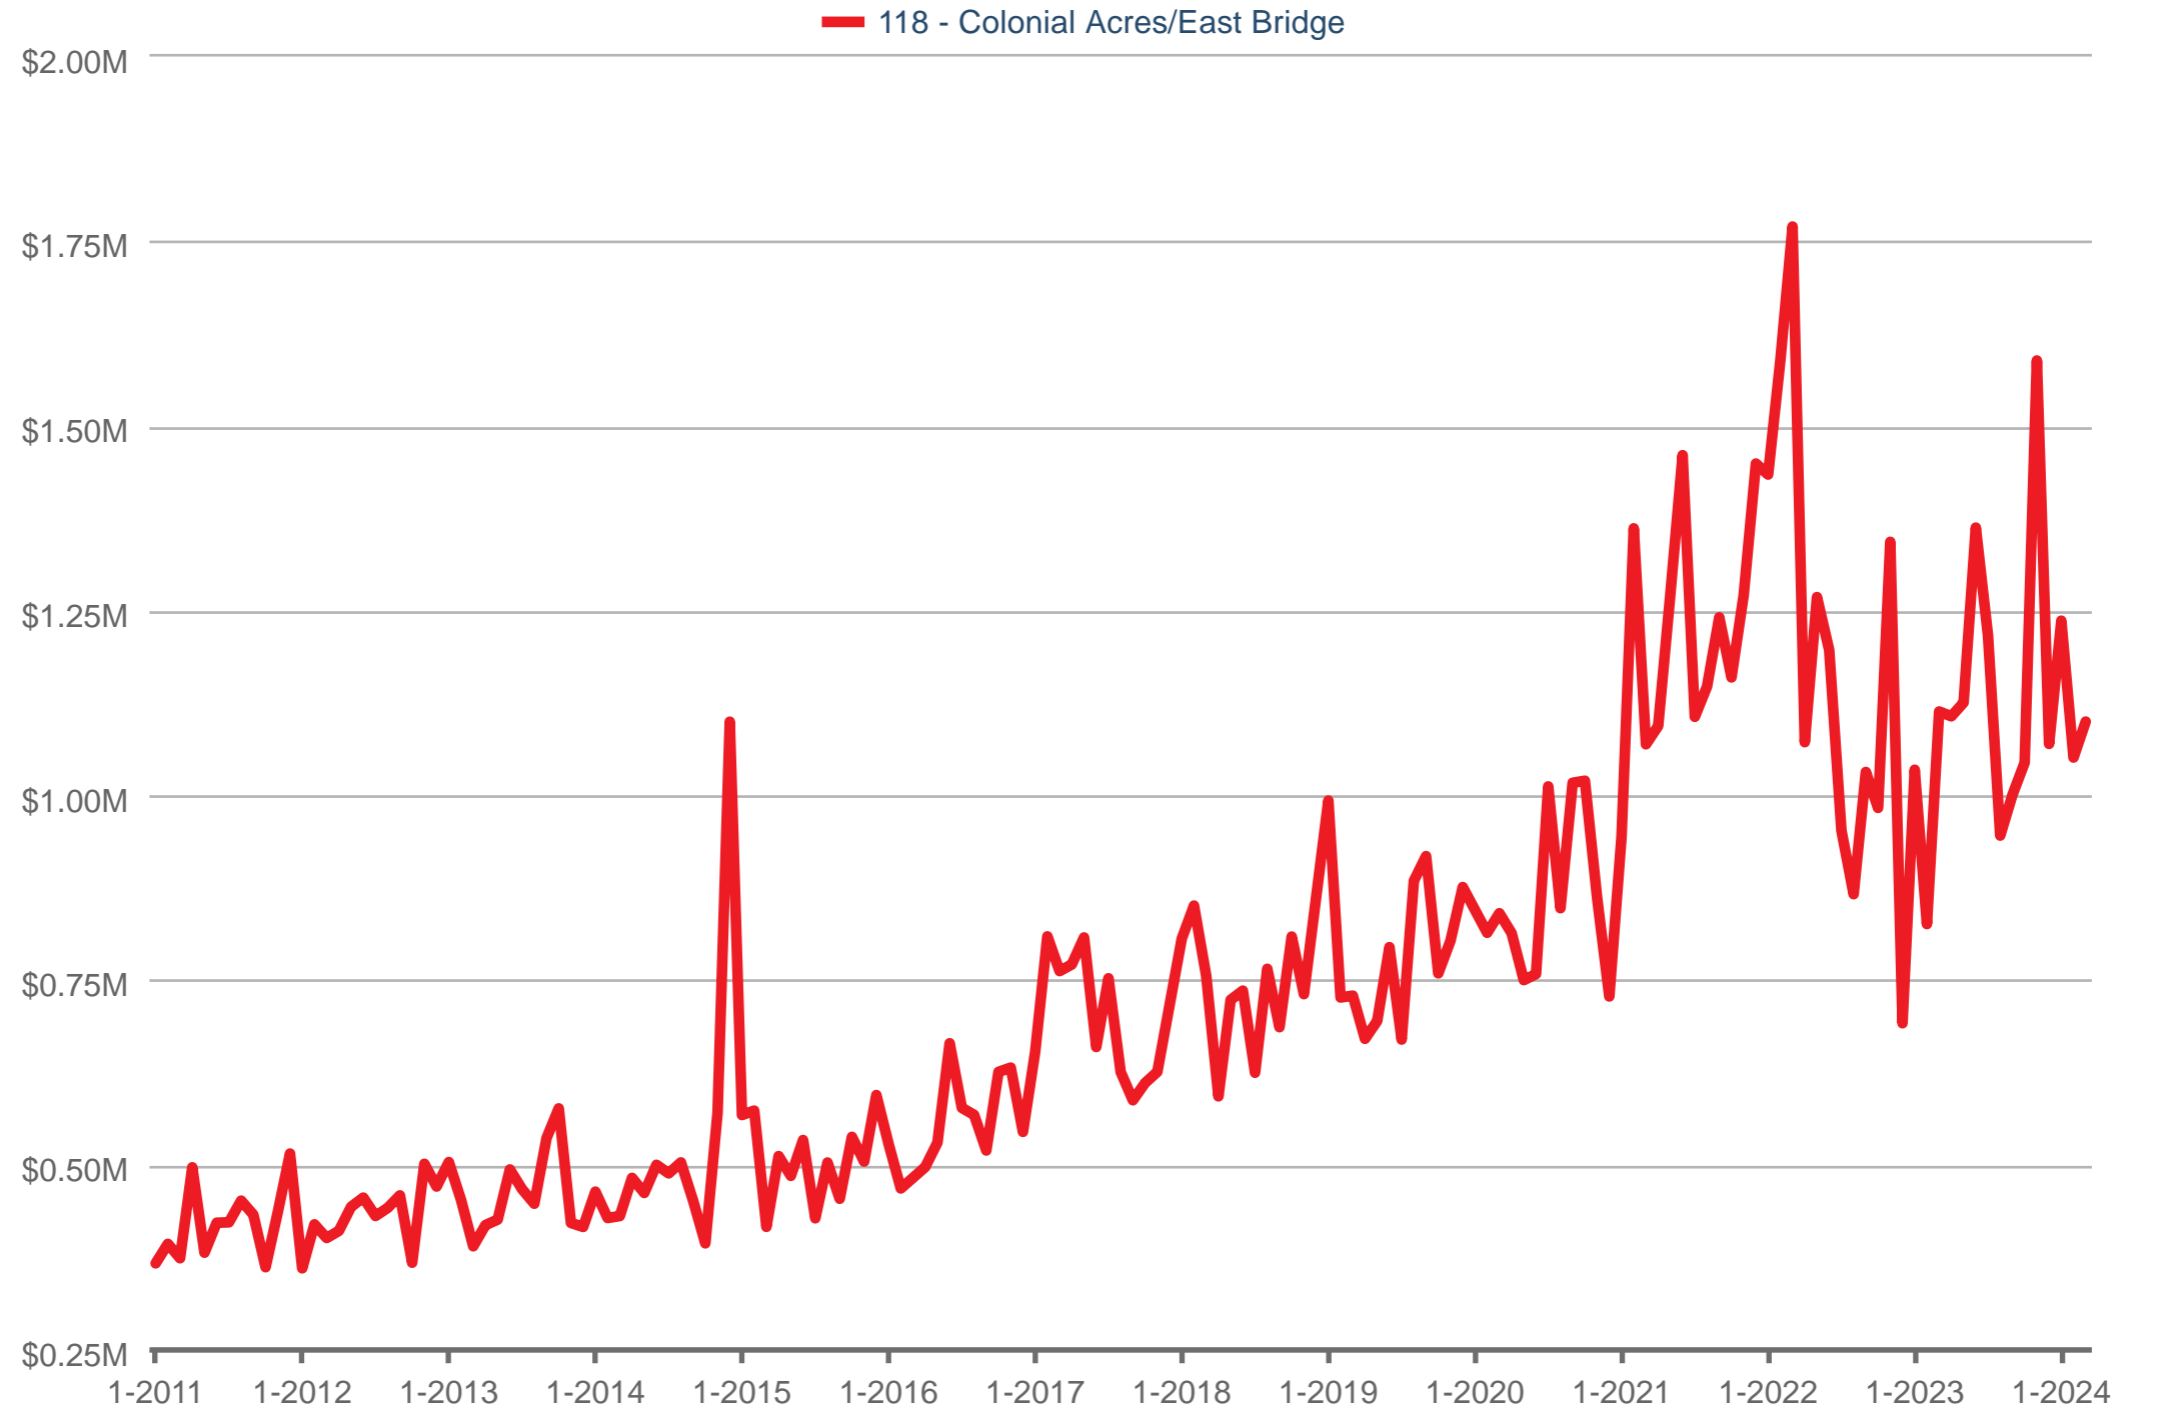

Average Sales Price

118 - Colonial Acres/East Bridge: Single Family

Each data point is one month of activity. Data is from April 20, 2024.