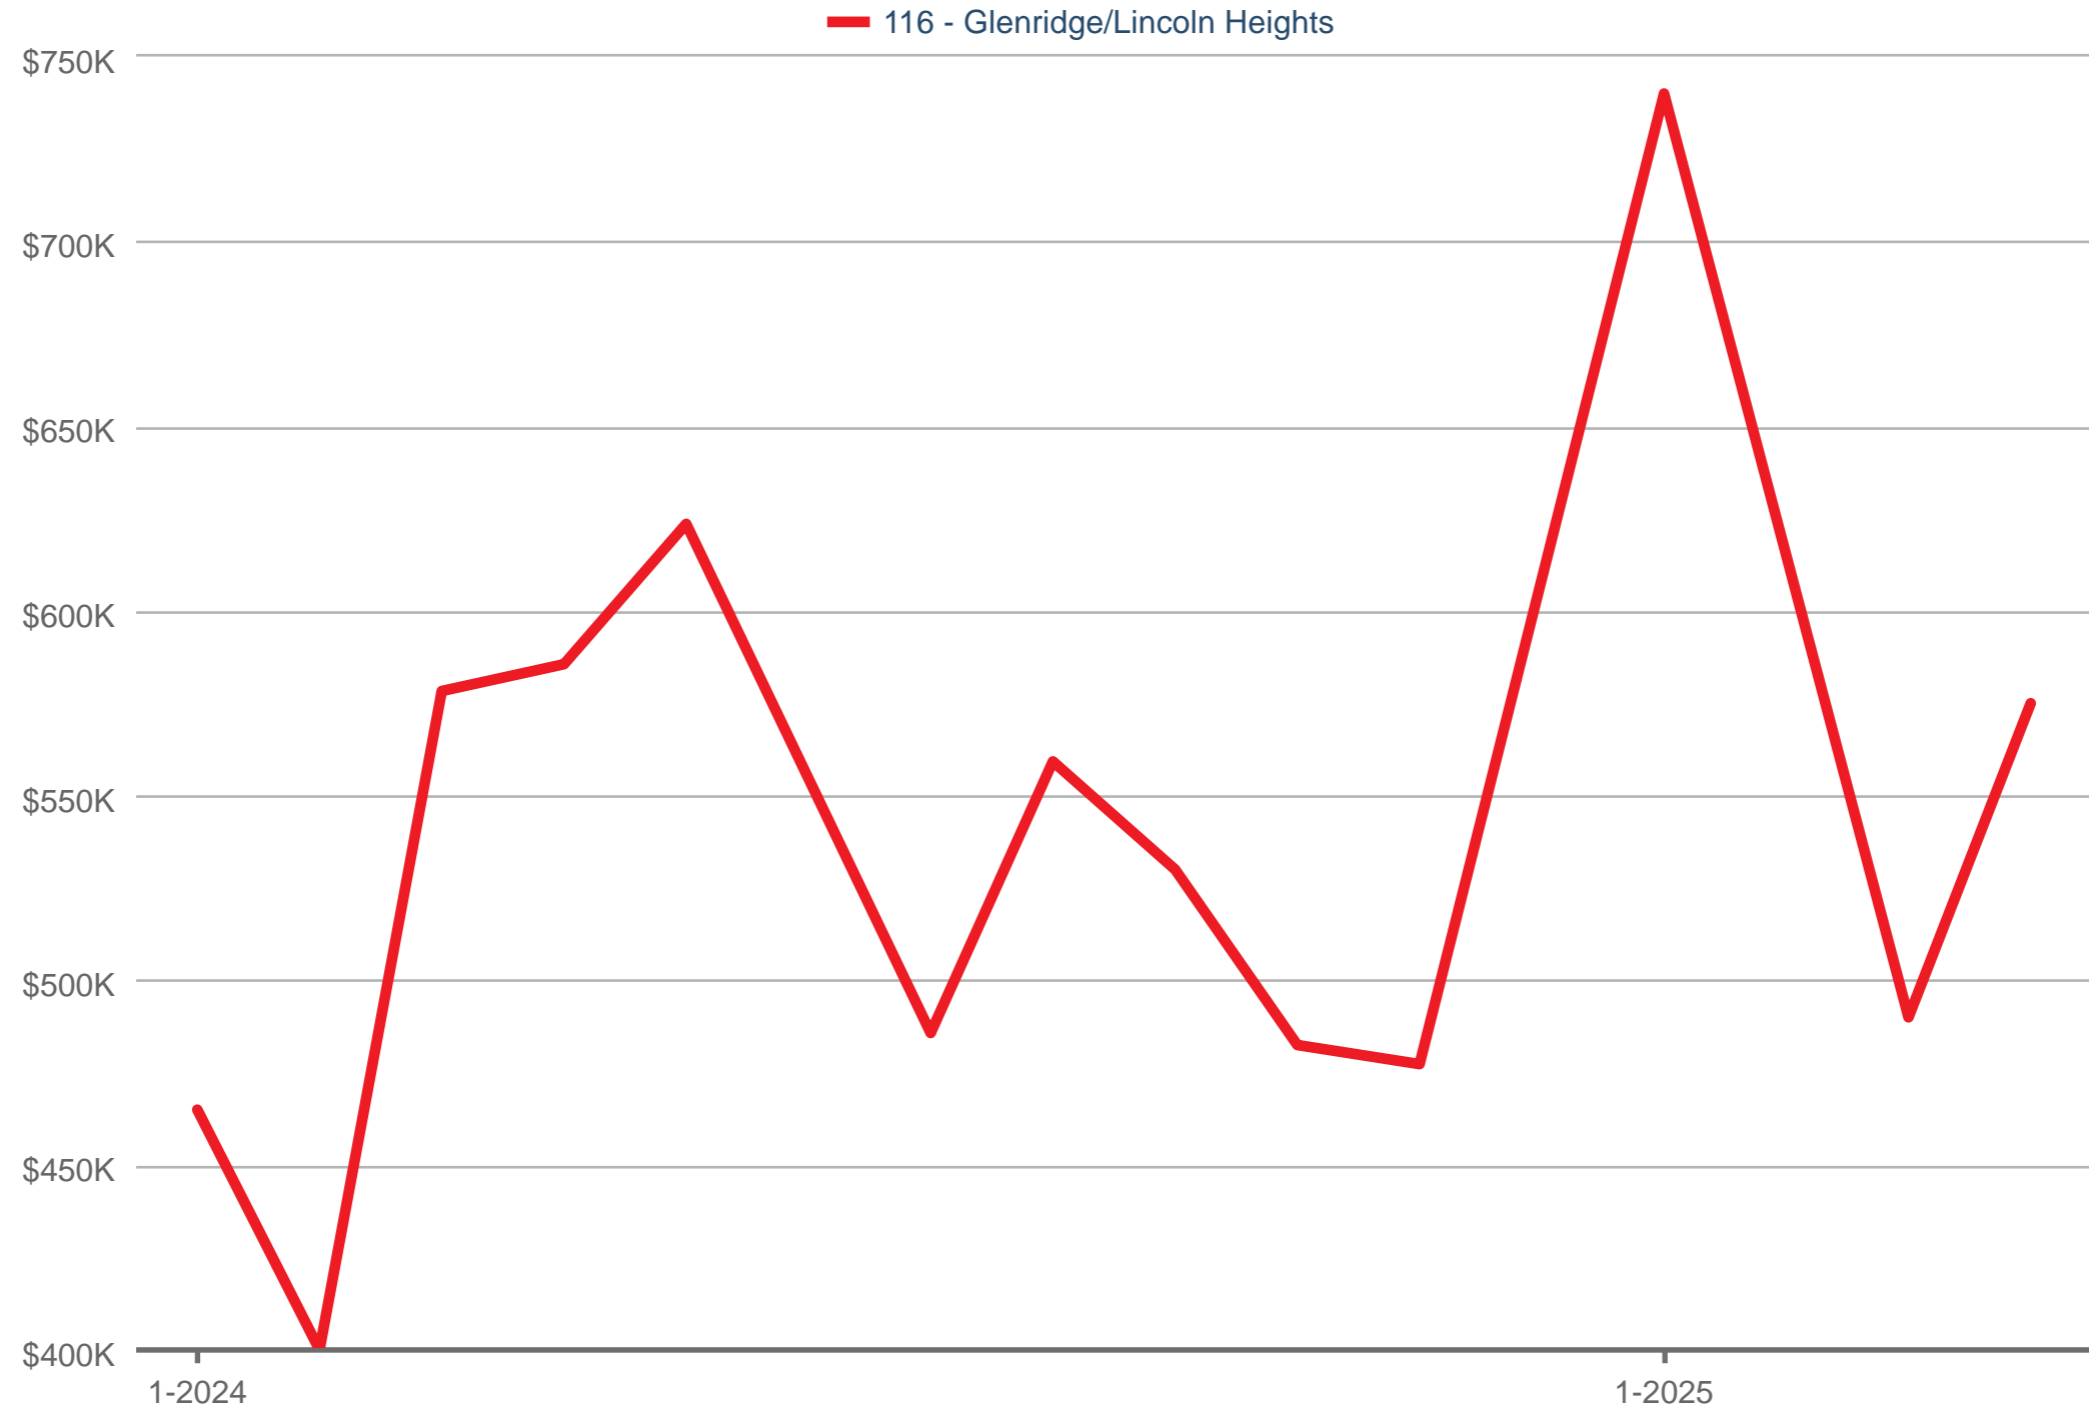

Average Sales Price

116 - Glenridge/Lincoln Heights: Townhouse

Each data point is one month of activity. Data is from May 17, 2025.