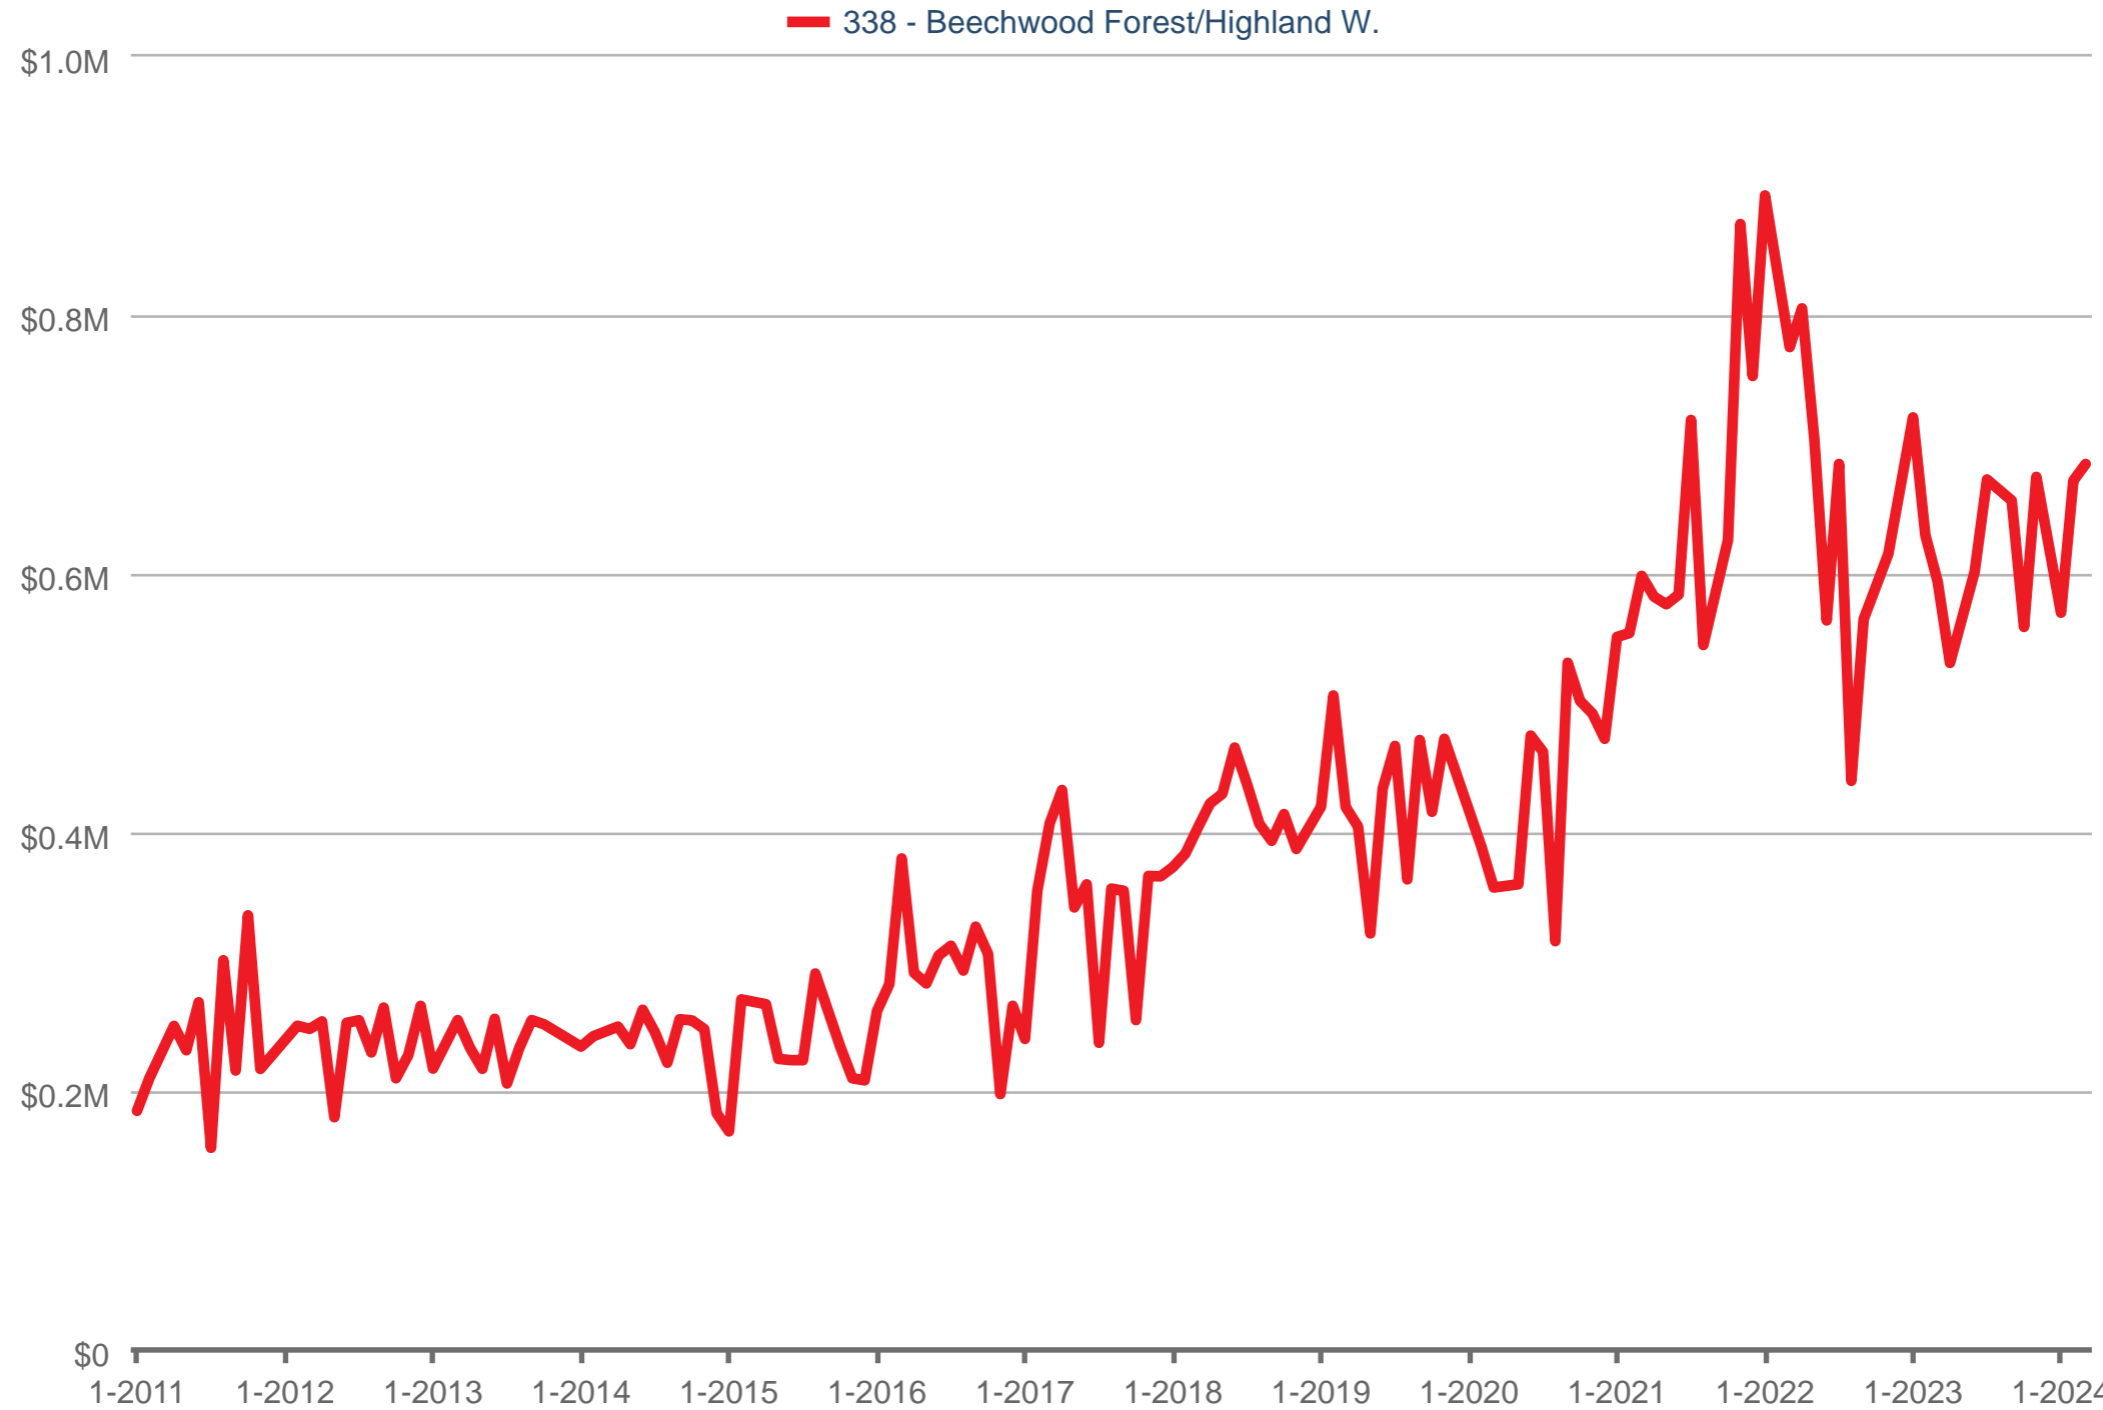

### Average Sales Price

338 - Beechwood Forest/Highland W.: Townhouse

Each data point is one month of activity. Data is from April 25, 2024.