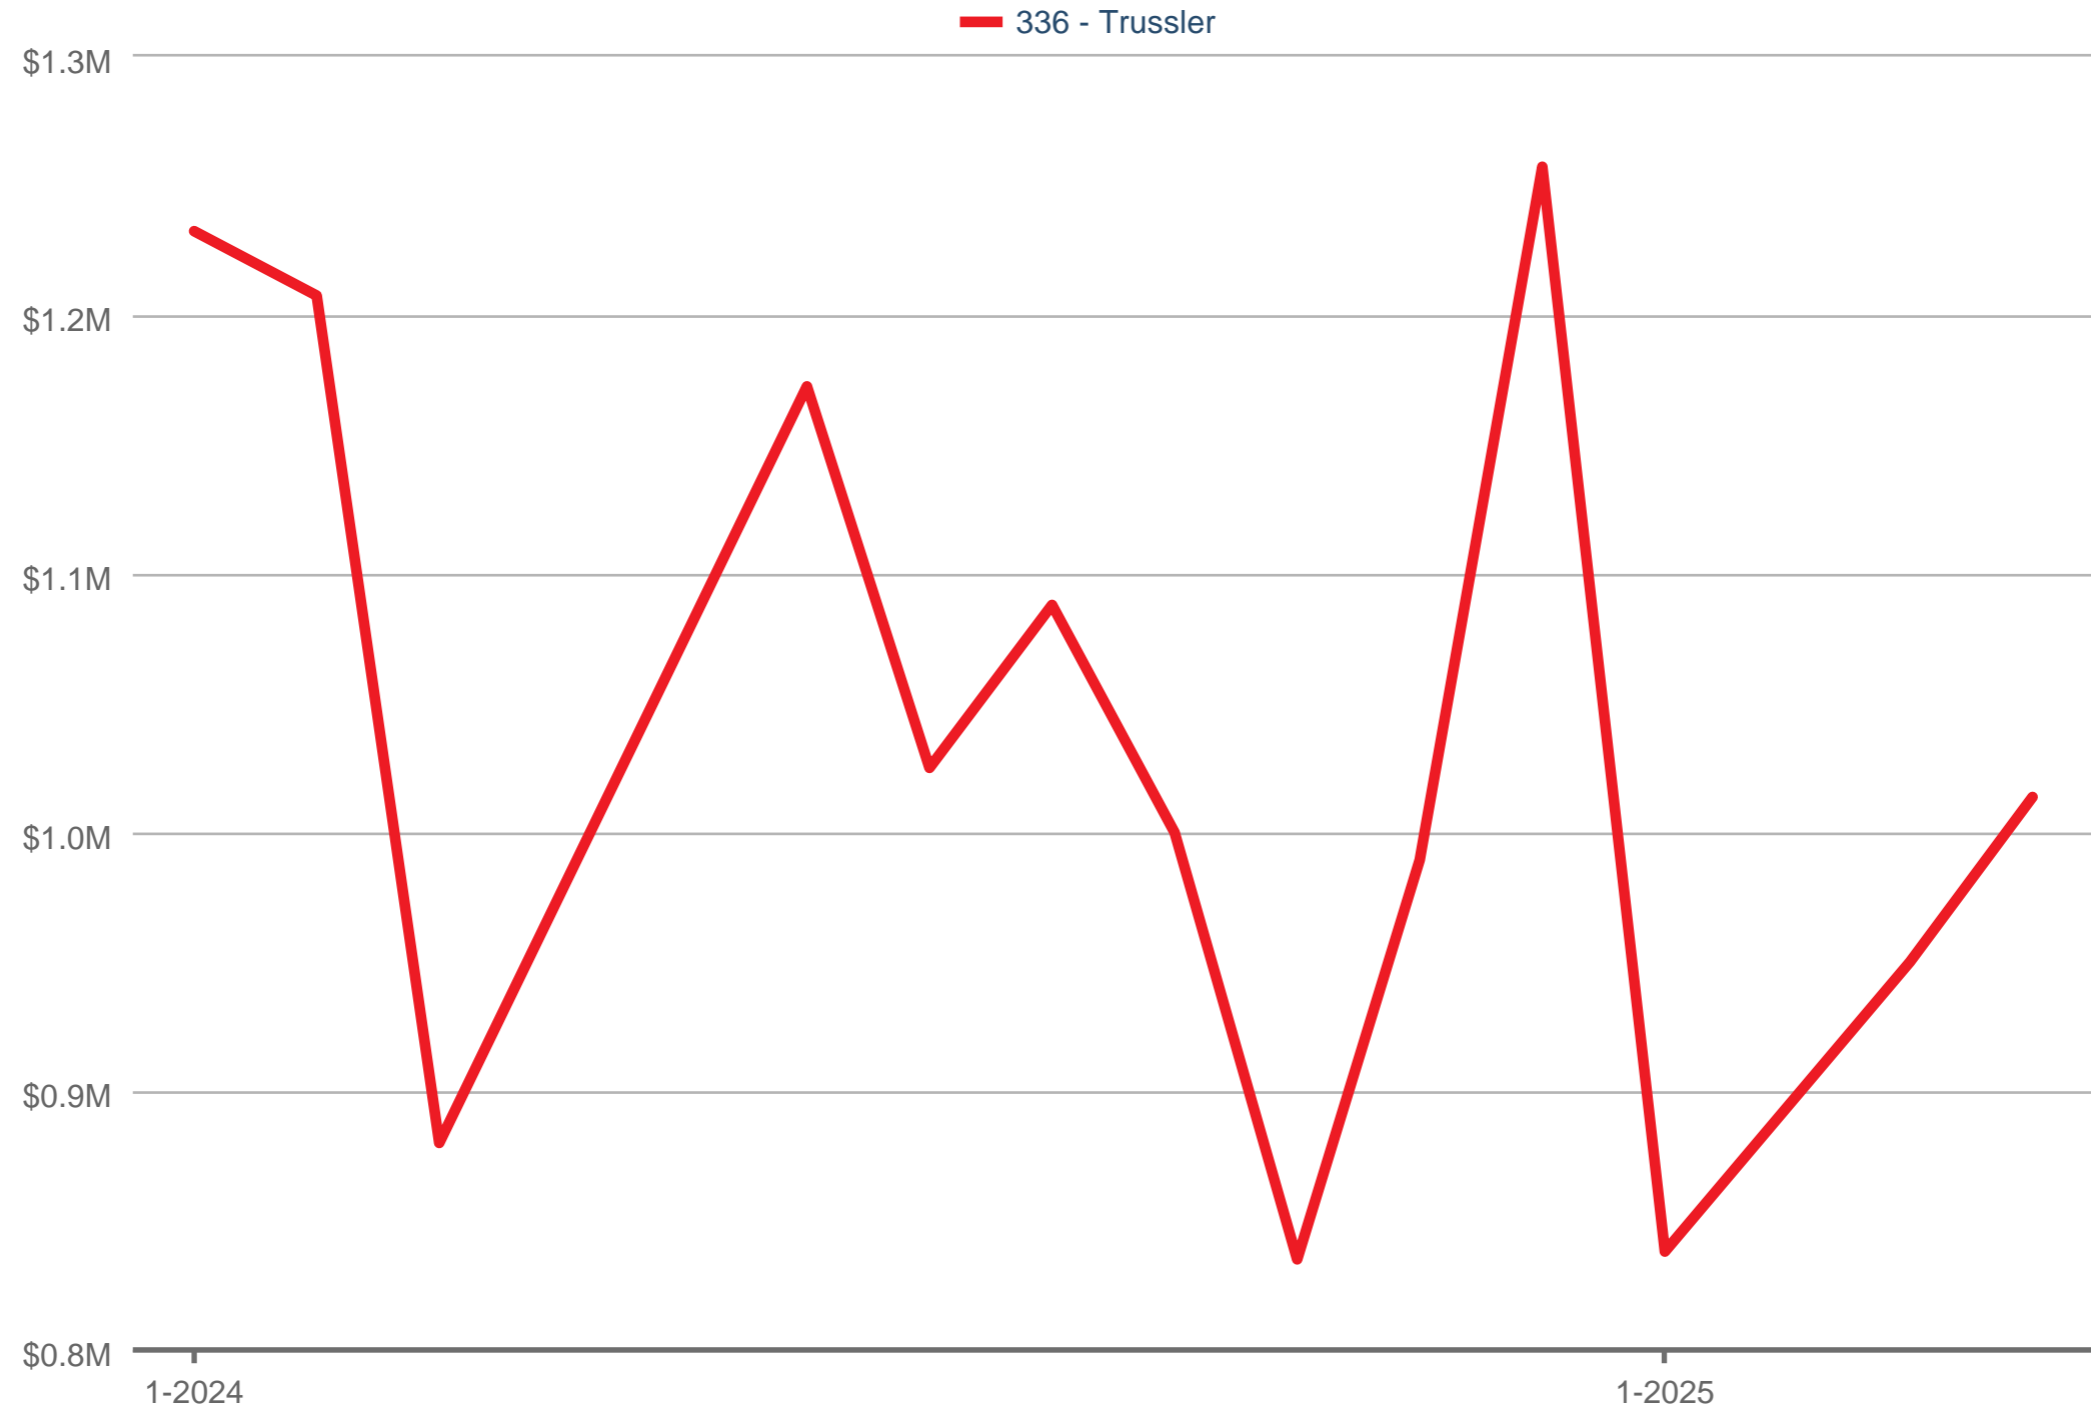

Average Sales Price

336 - Trussler: Single Family

Each data point is one month of activity. Data is from May 17, 2025.