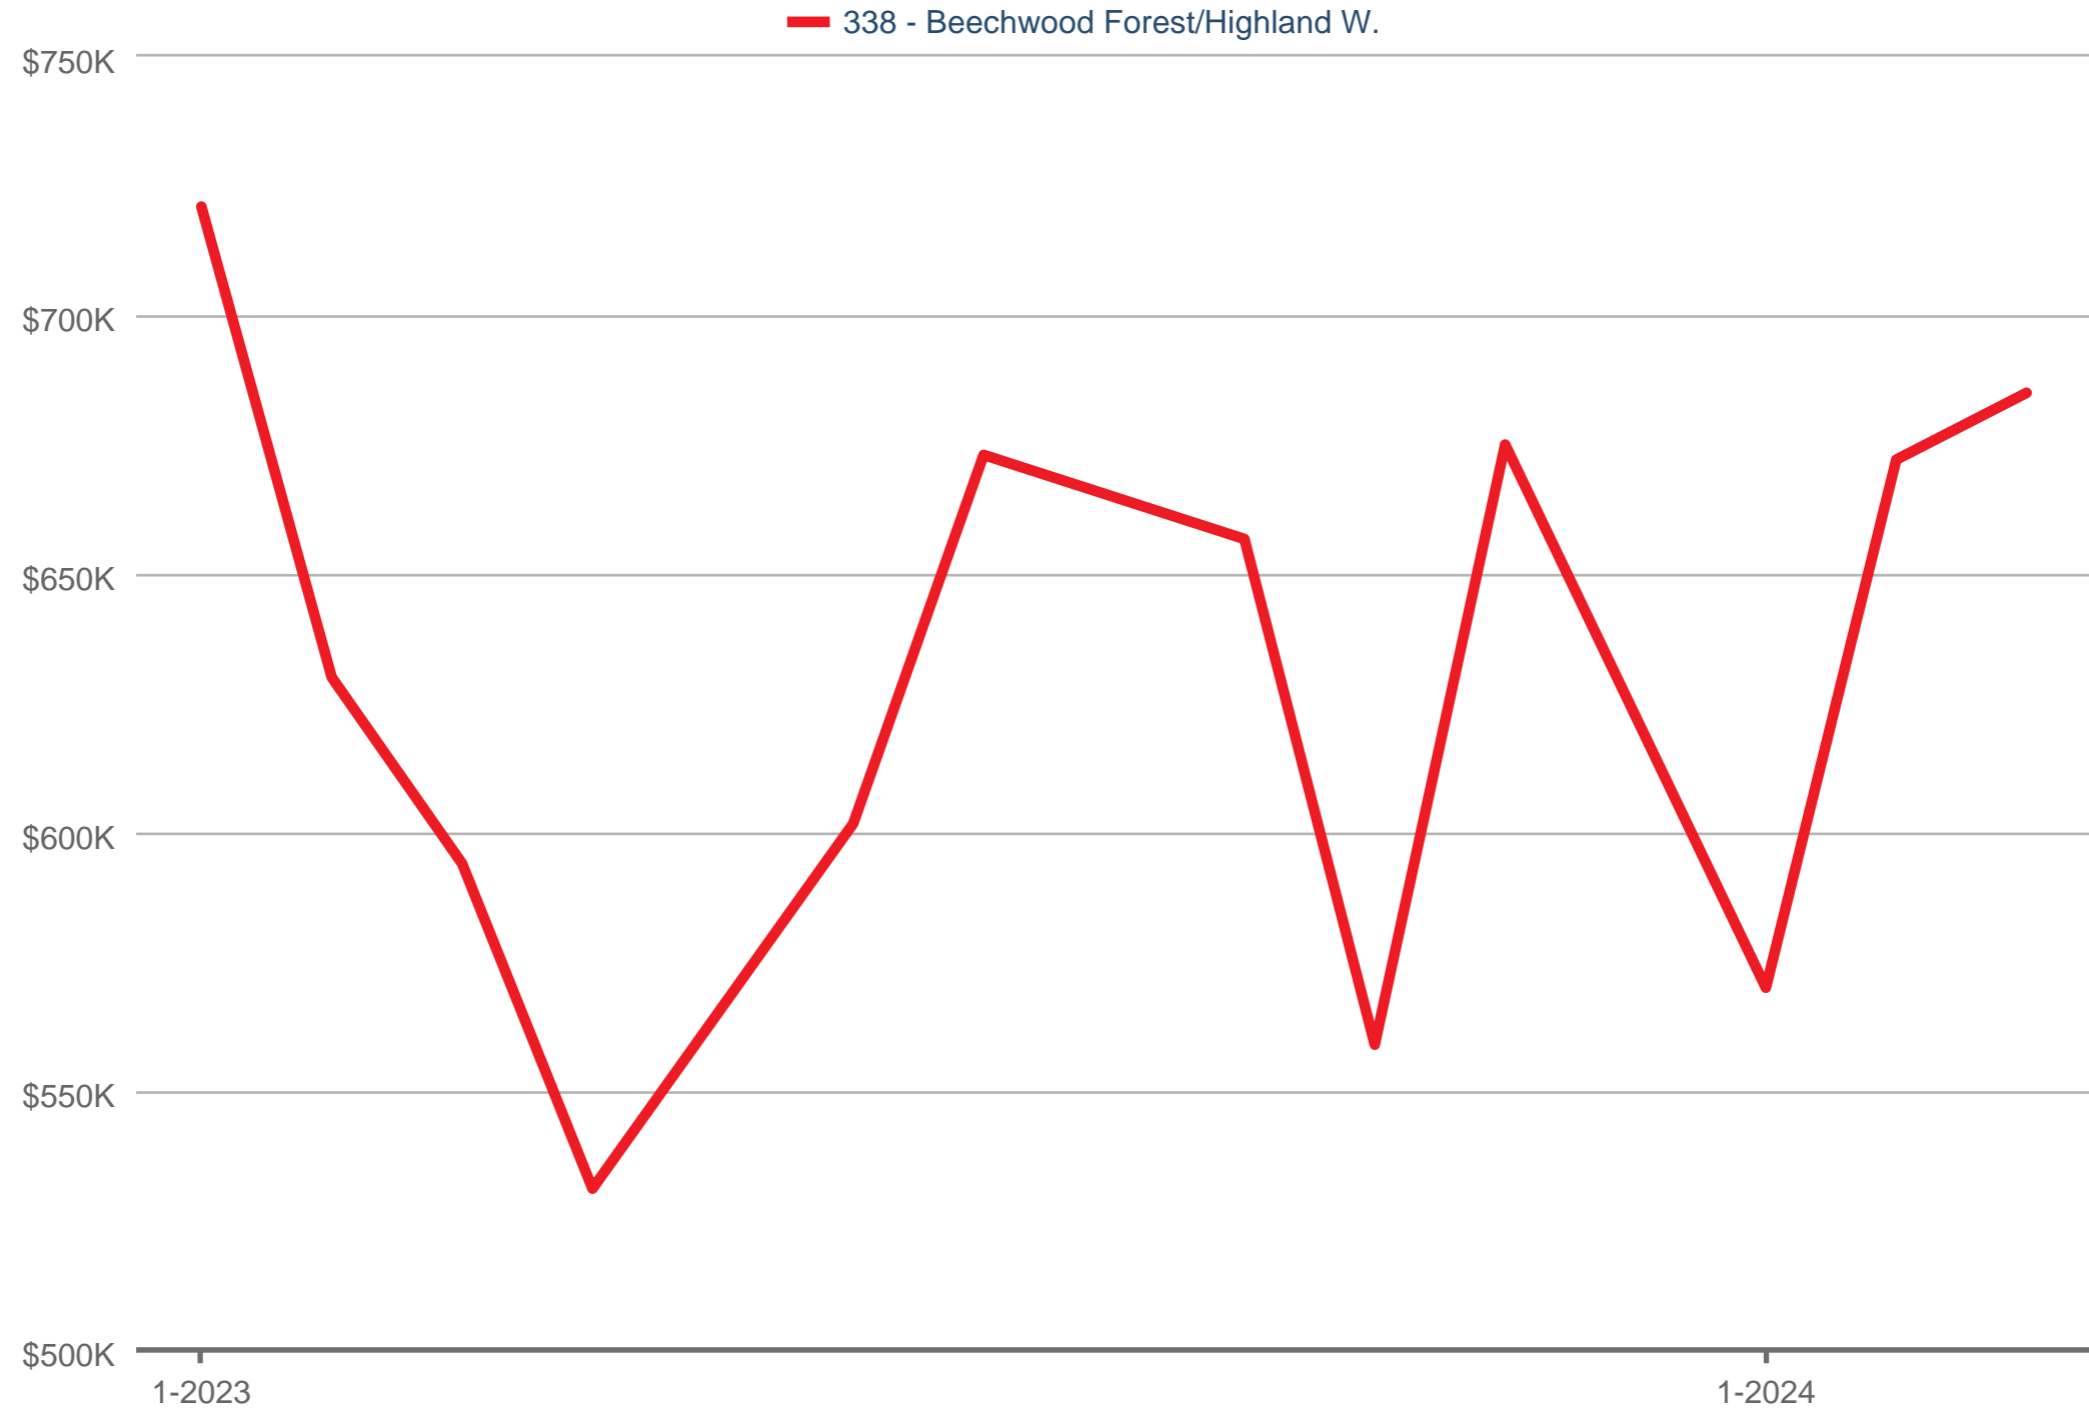

Average Sales Price

338 - Beechwood Forest/Highland W.: Townhouse

Each data point is one month of activity. Data is from April 26, 2024.