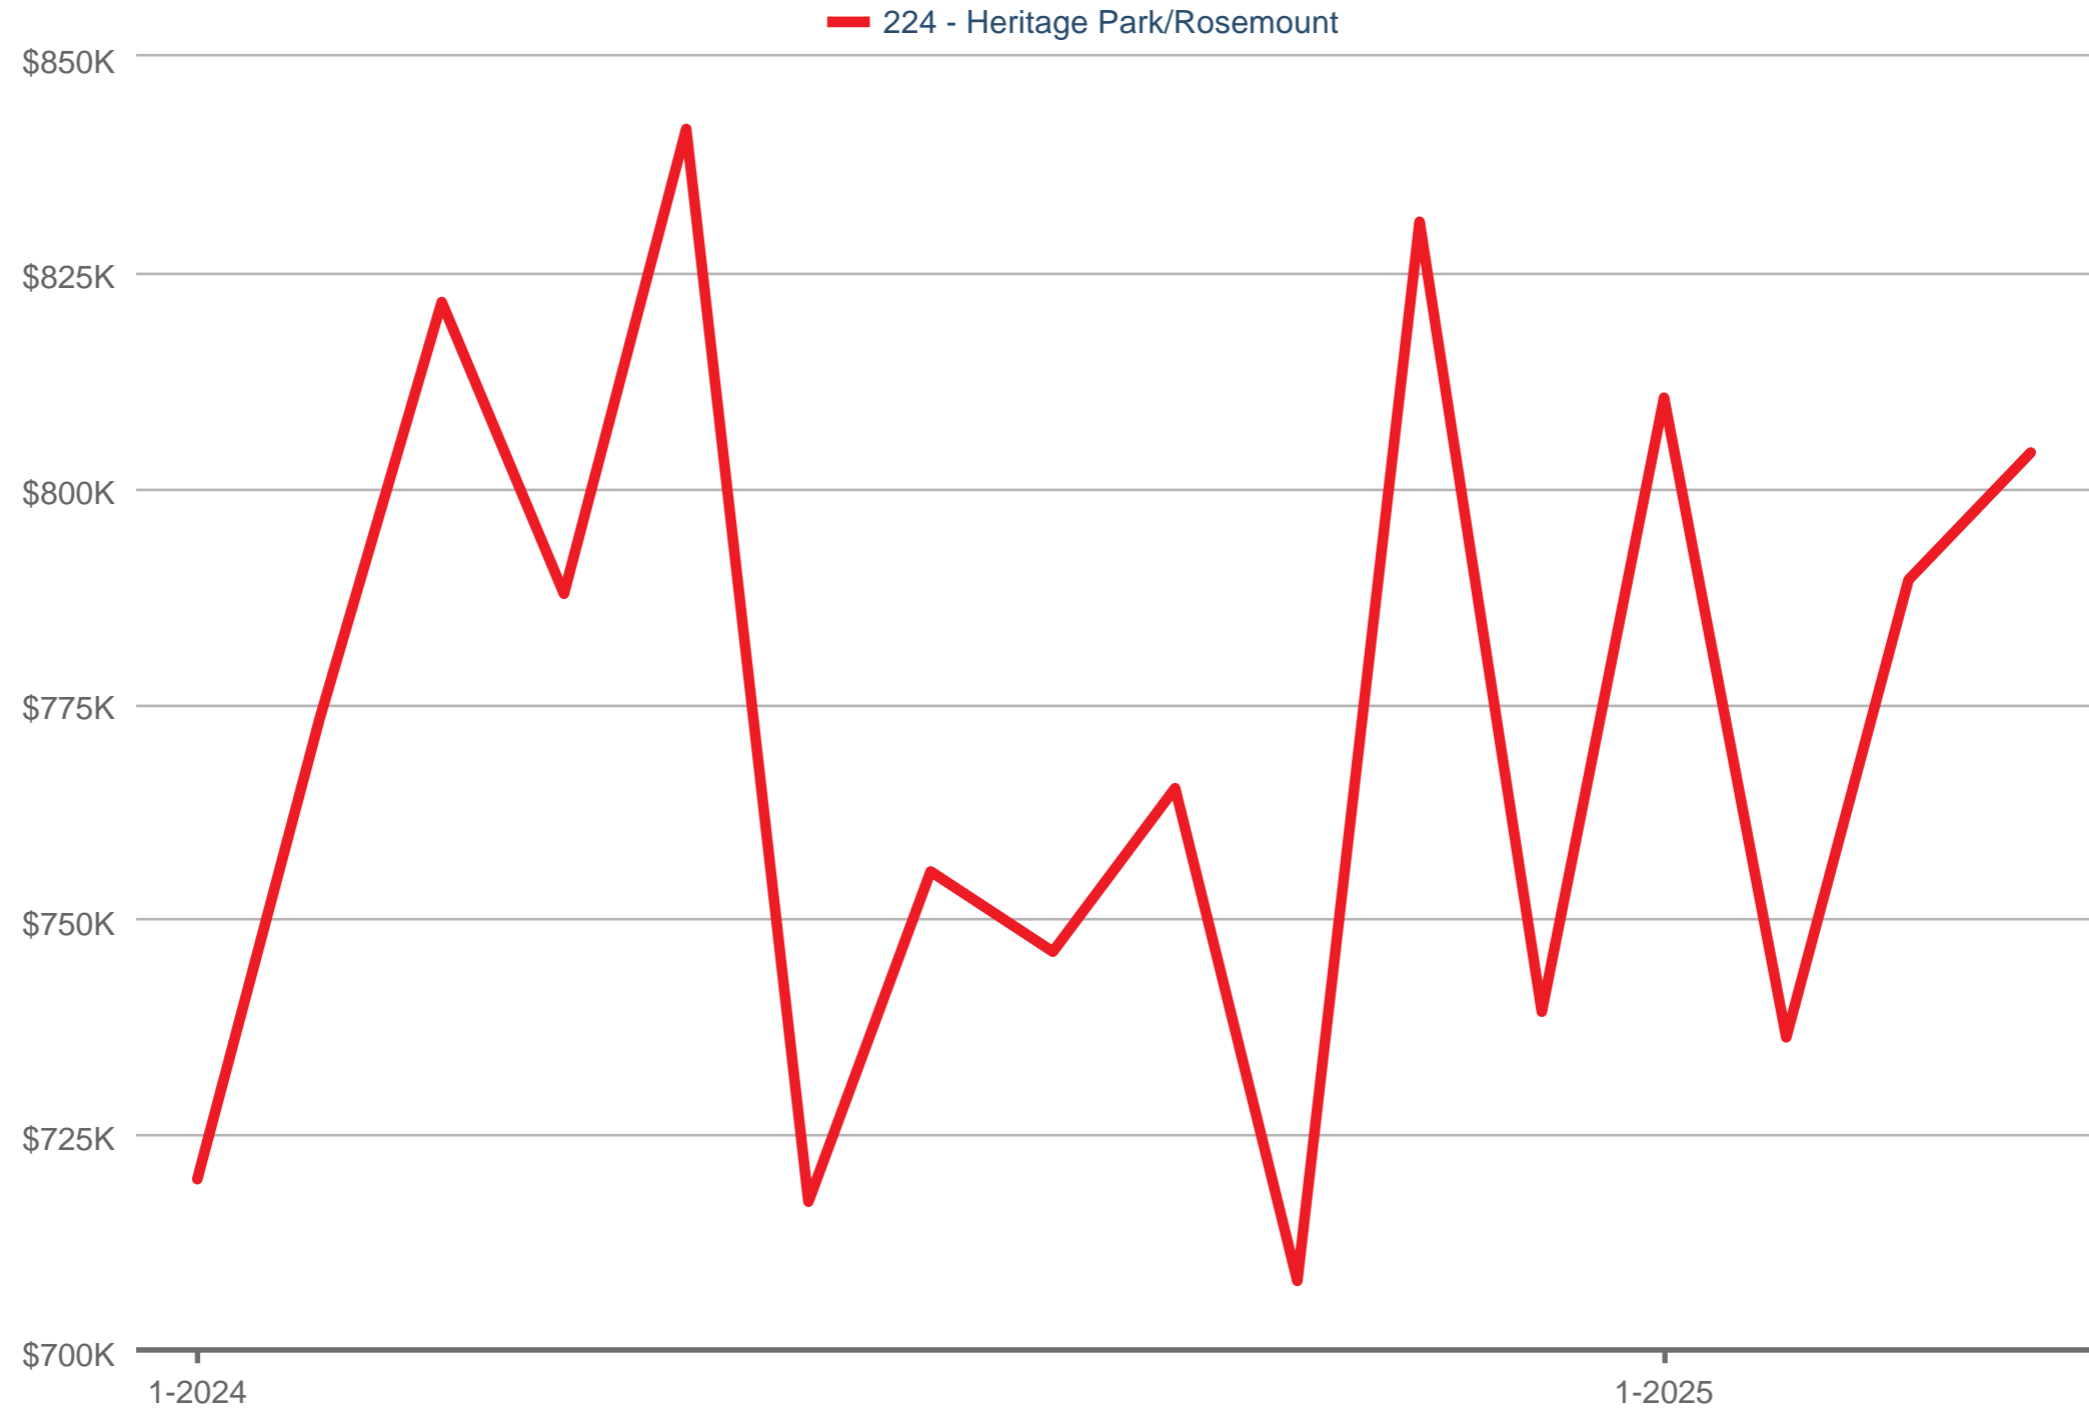

Average Sales Price

224 - Heritage Park/Rosemount: Single Family

Each data point is one month of activity. Data is from May 17, 2025.