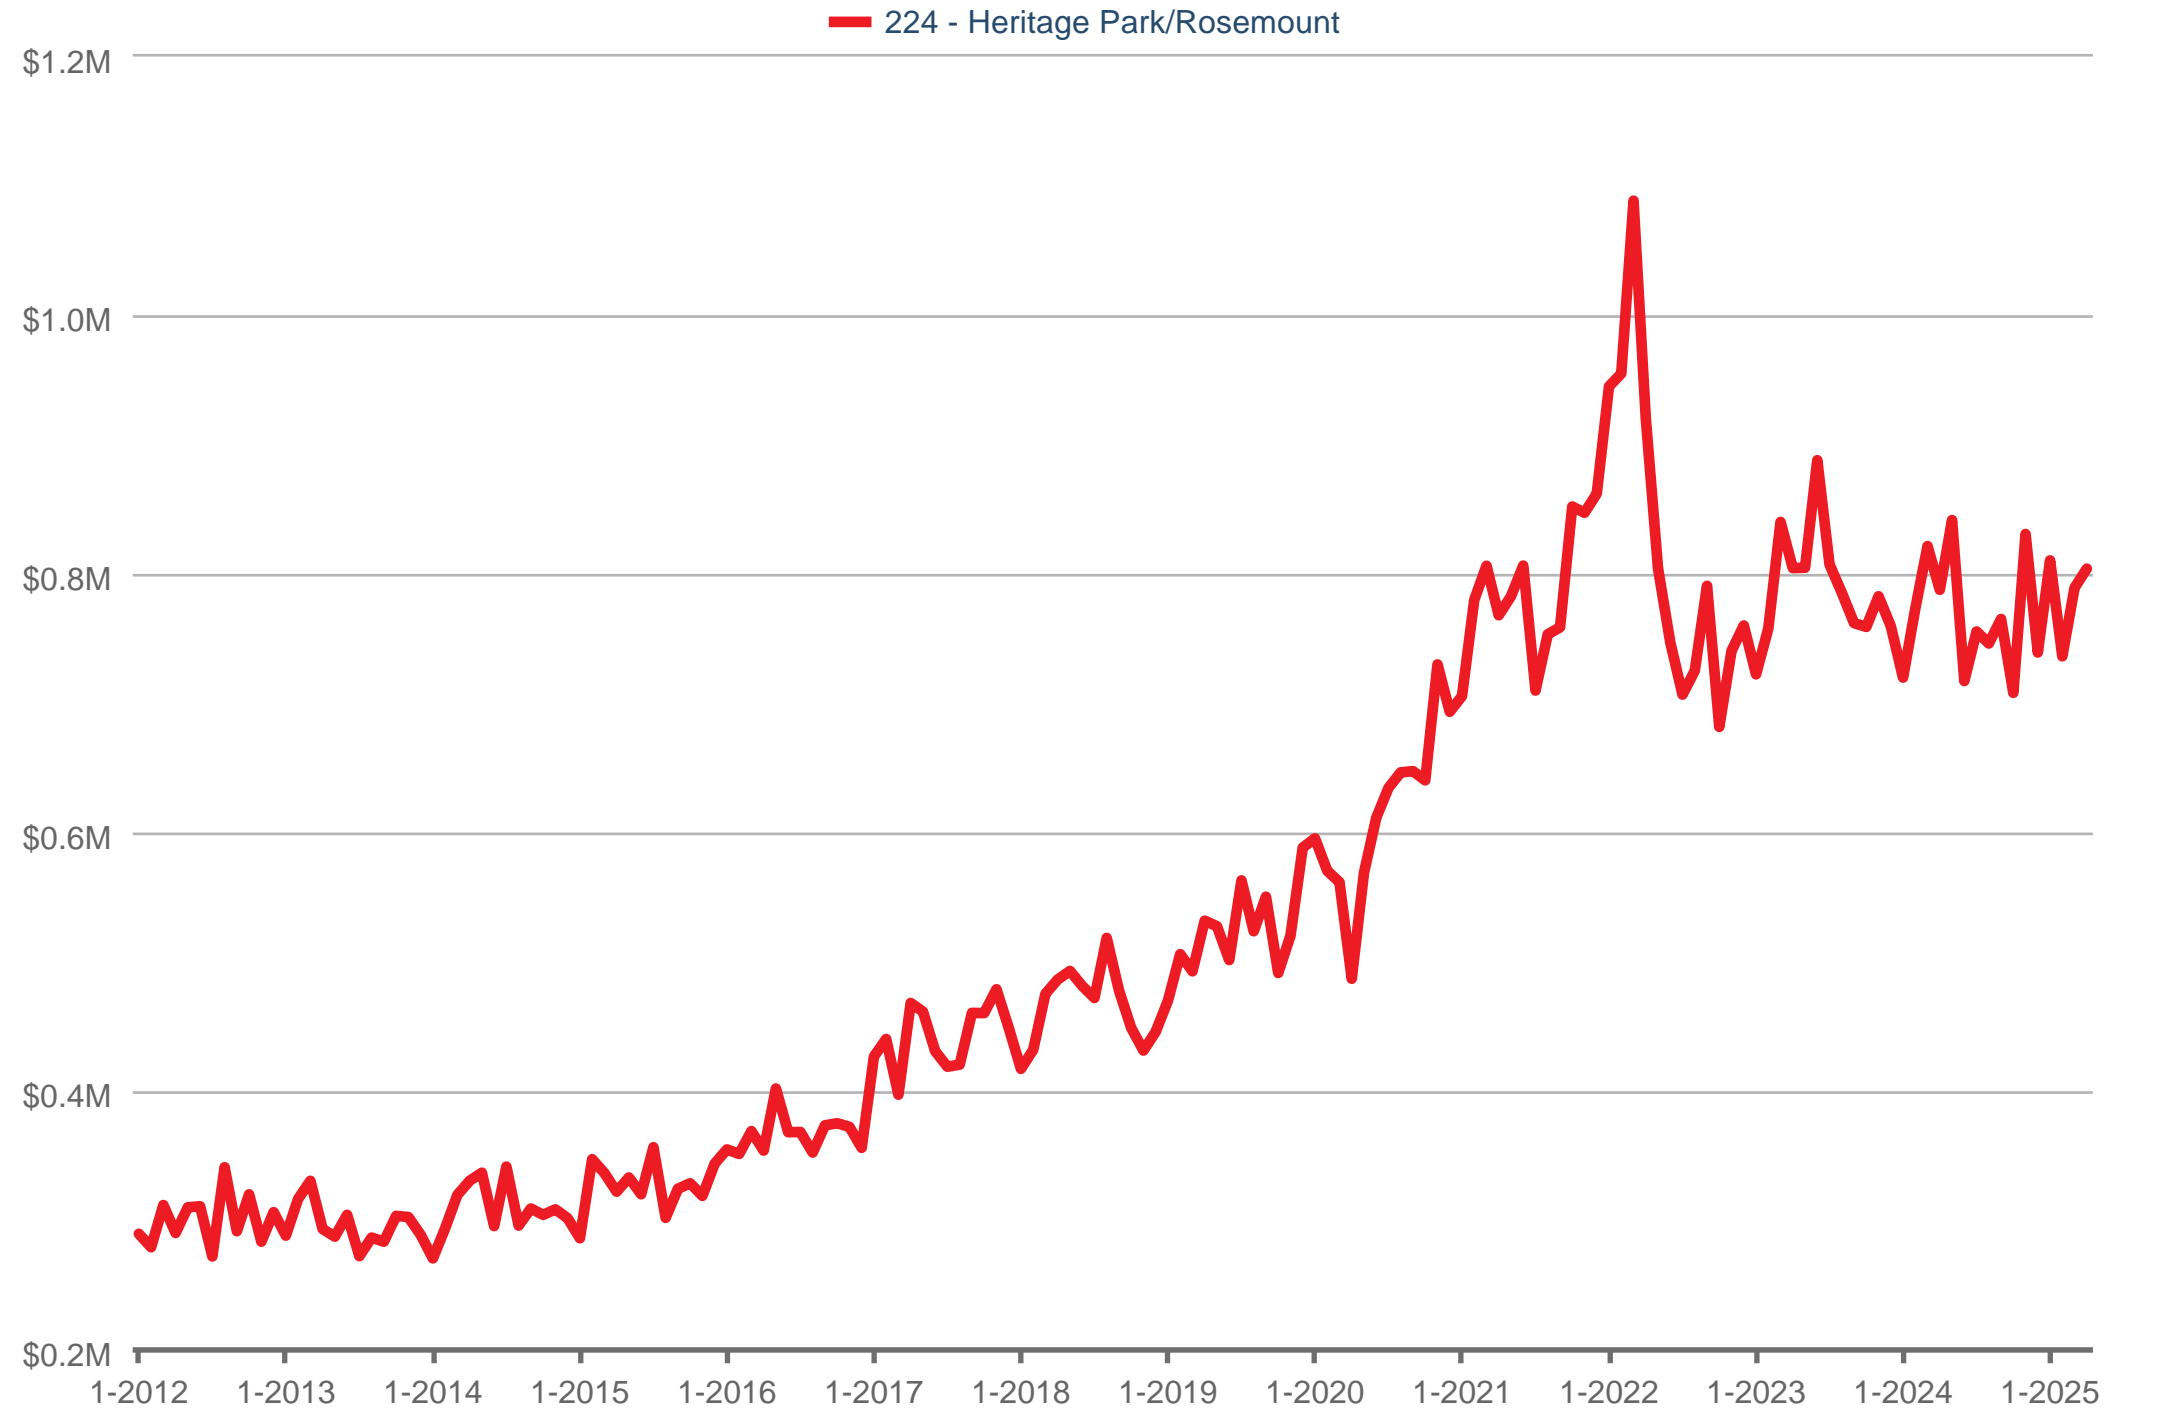

Average Sales Price

224 - Heritage Park/Rosemount: Single Family

Each data point is one month of activity. Data is from May 17, 2025.