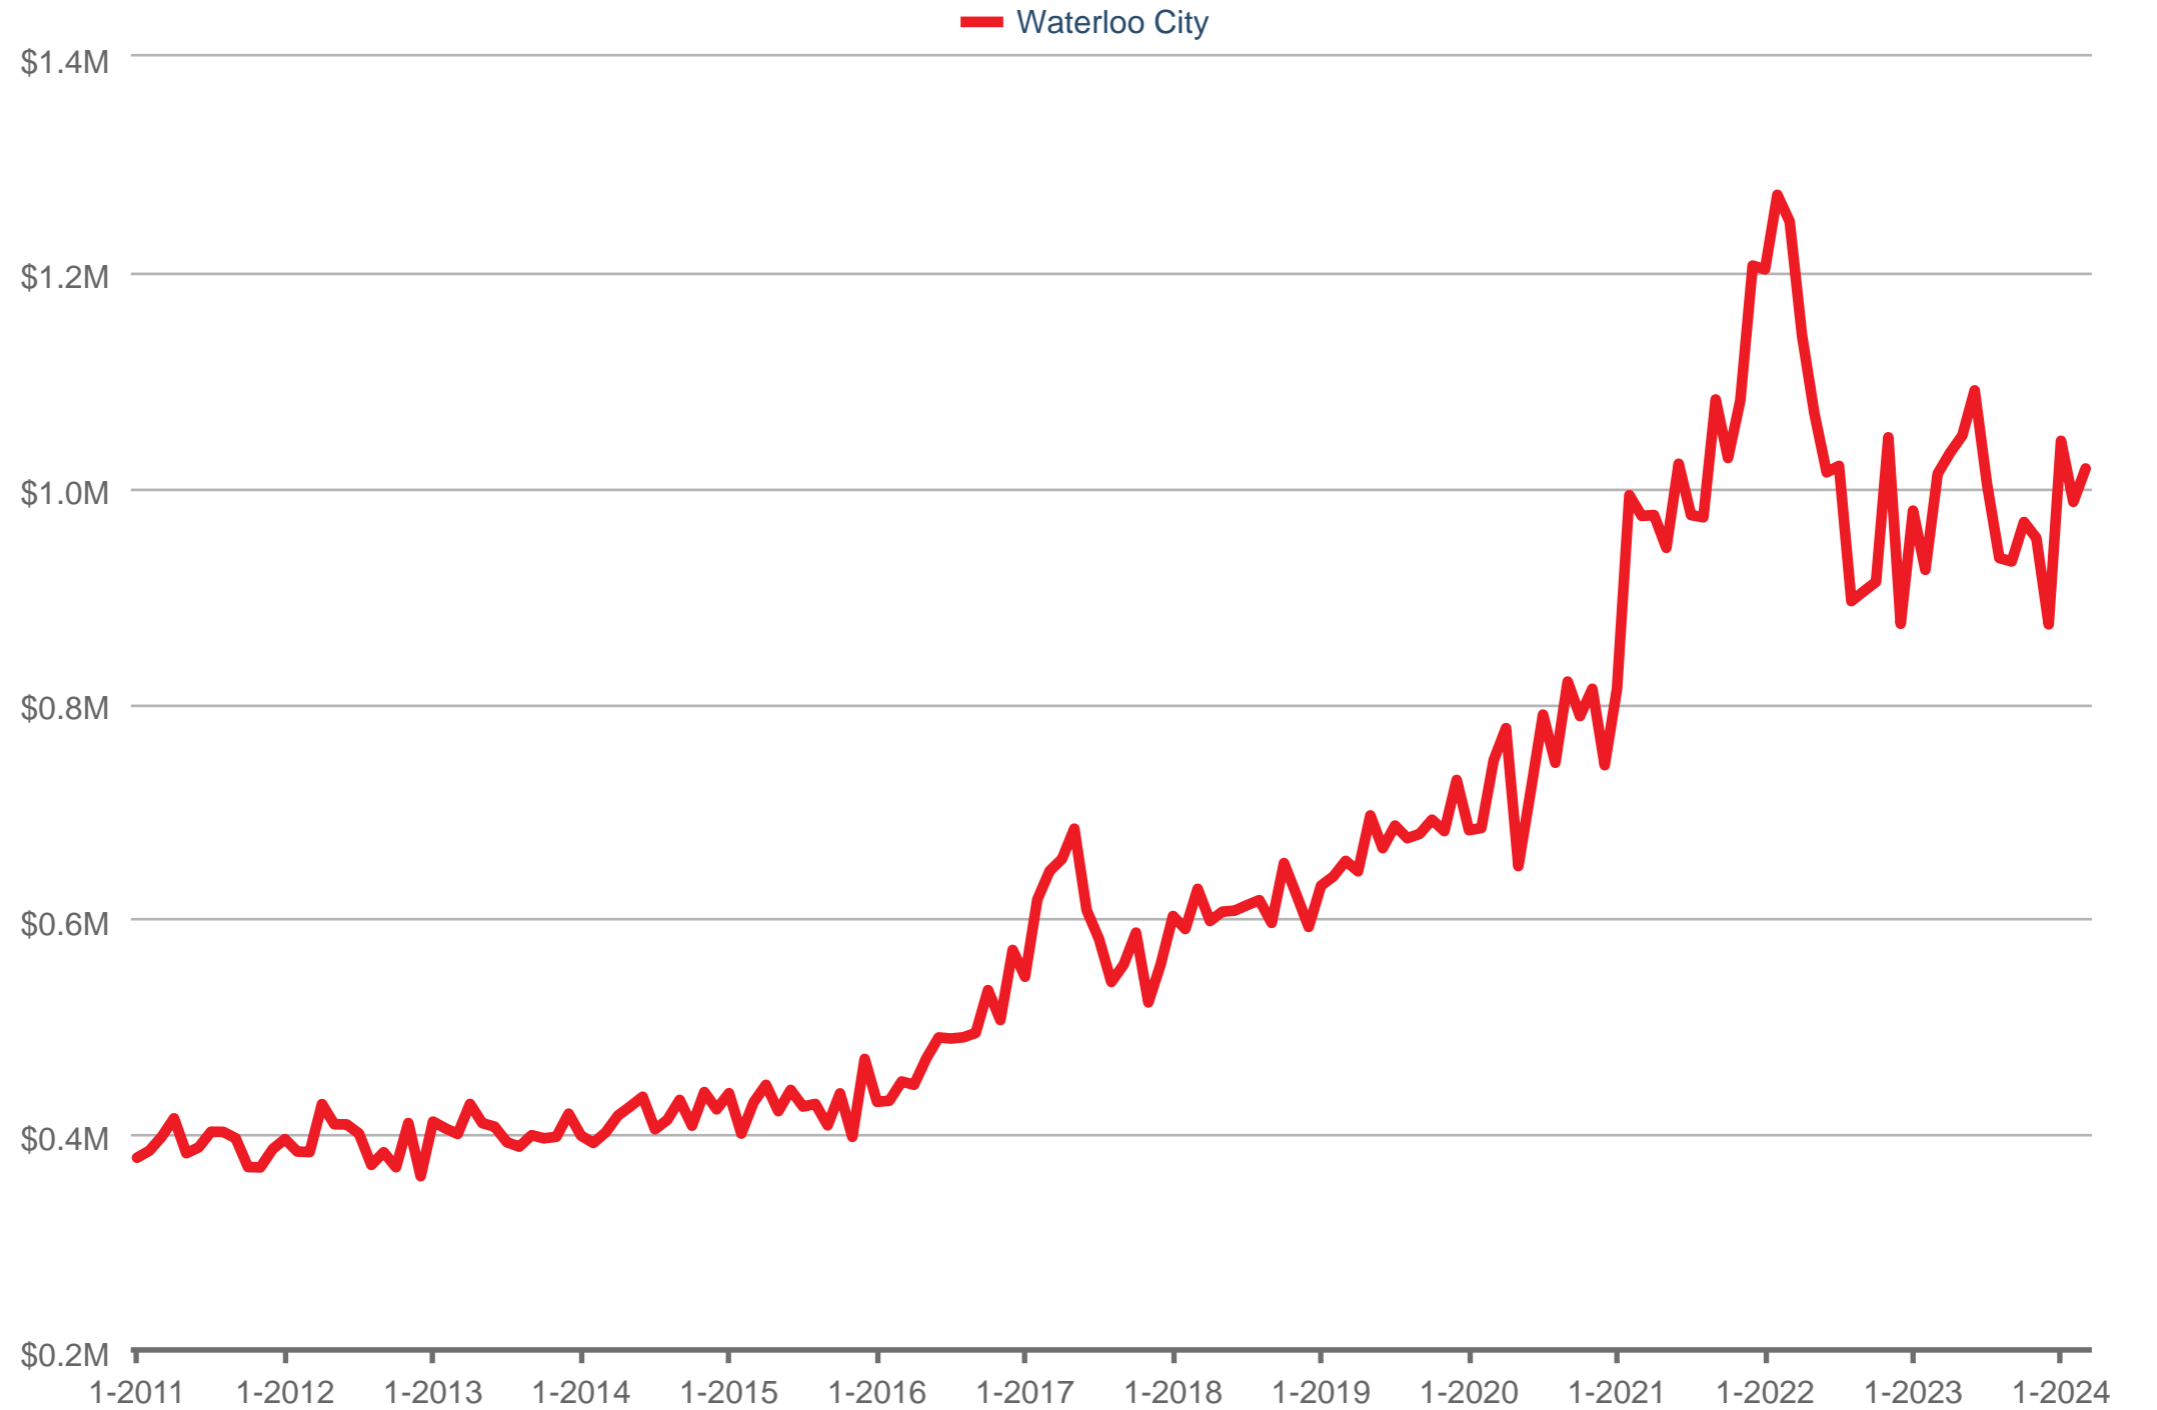

Average Sales Price

Waterloo City: Single Family

Each data point is one month of activity. Data is from April 27, 2024.