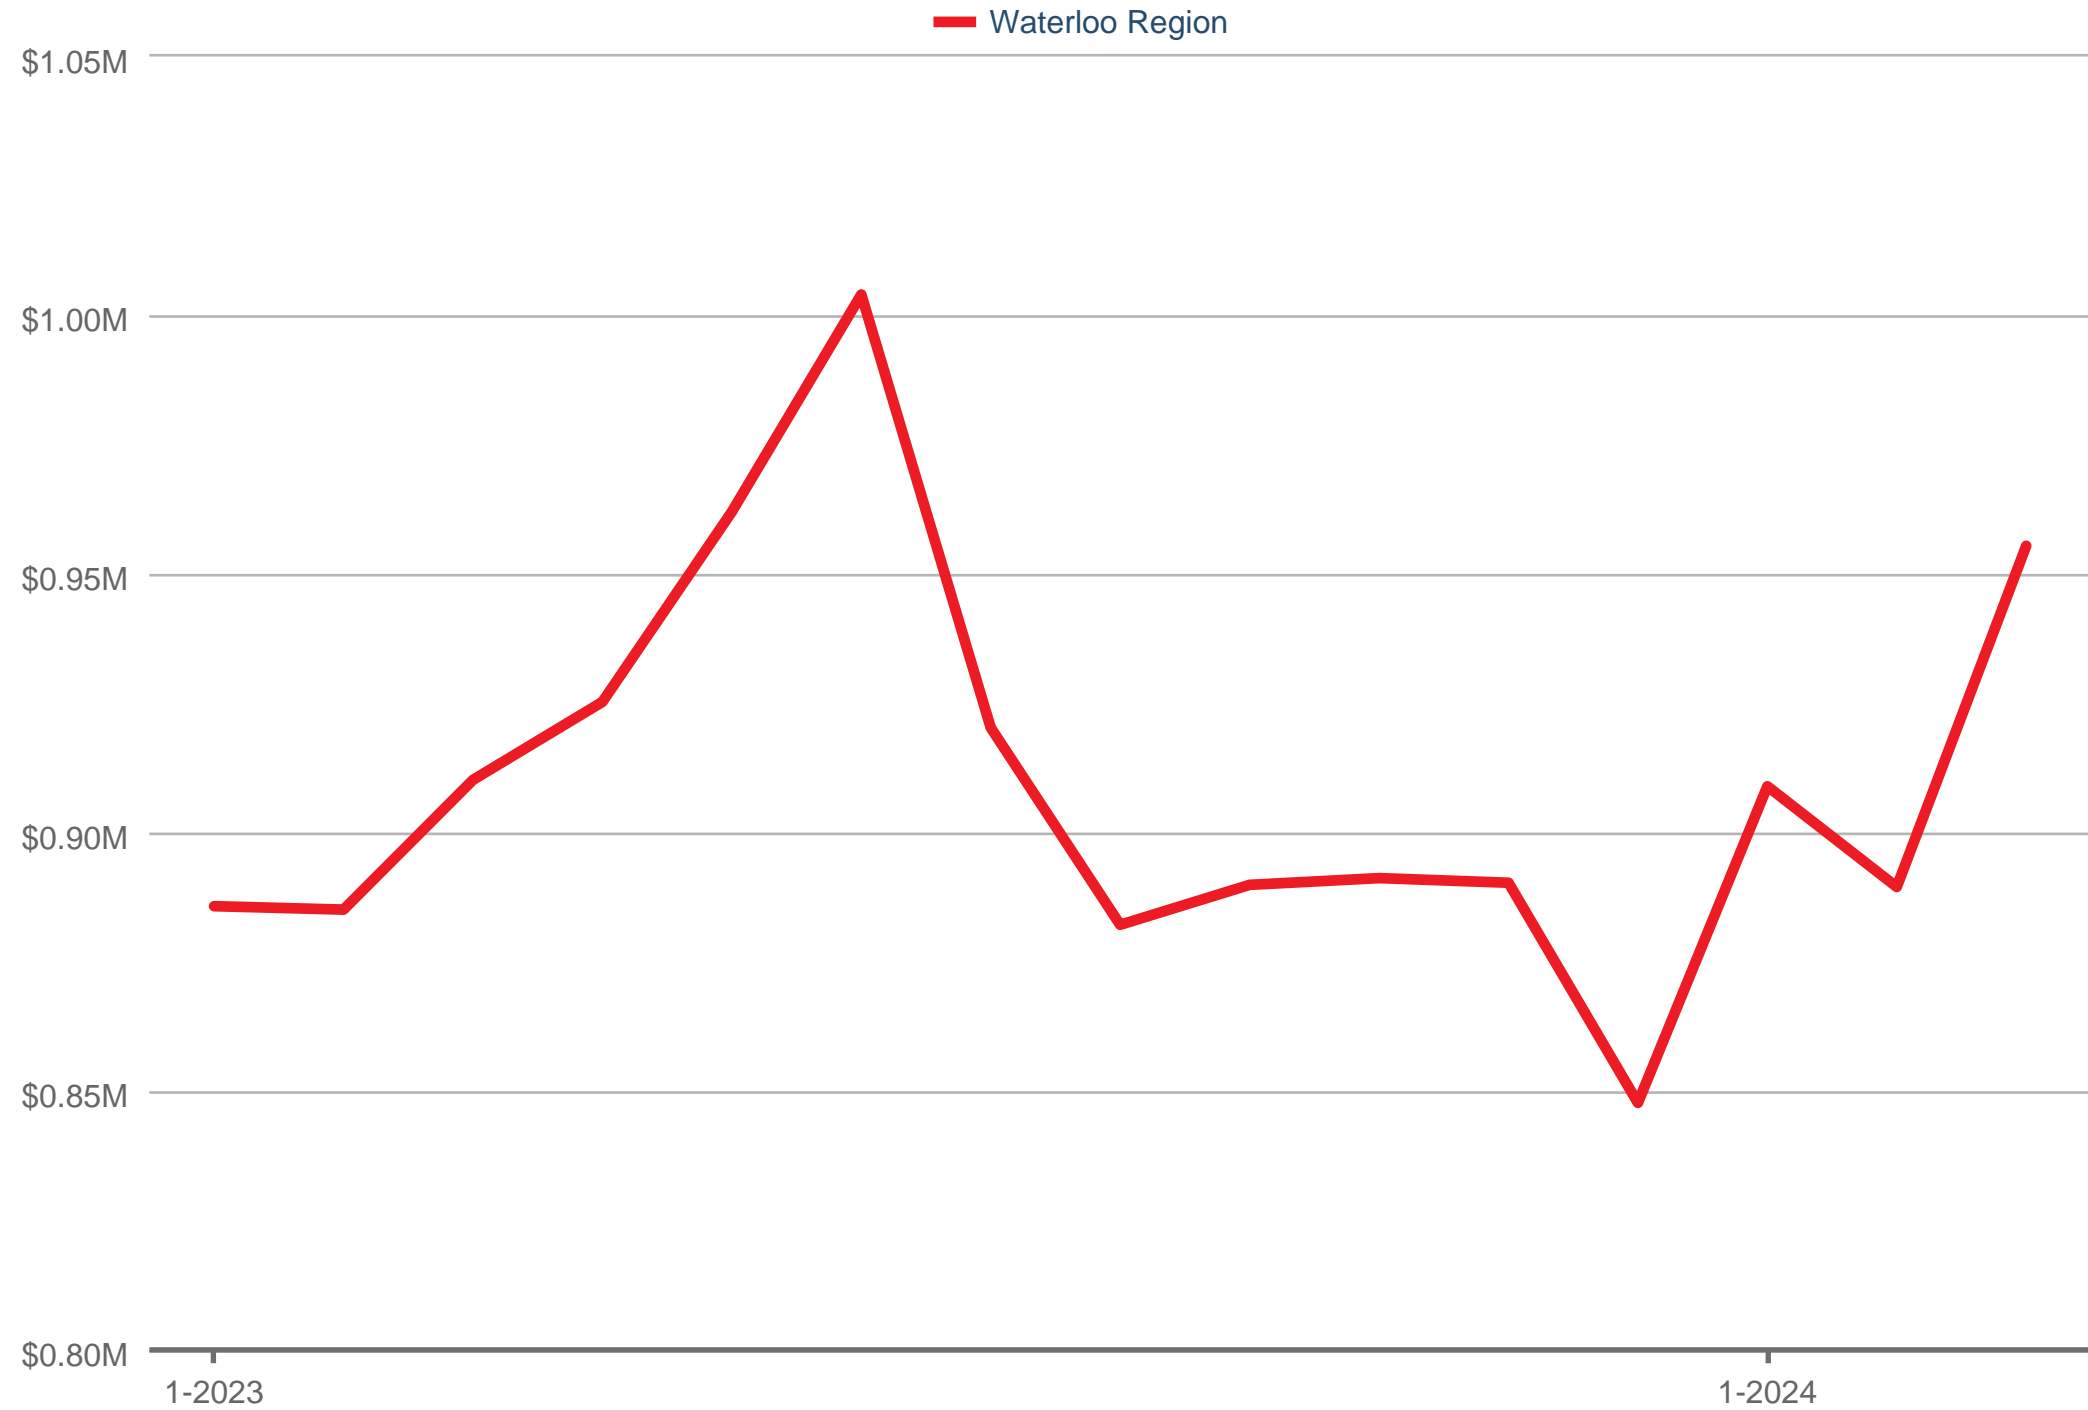

### Average Sales Price

Waterloo Region: Single Family

Each data point is one month of activity. Data is from April 19, 2024.