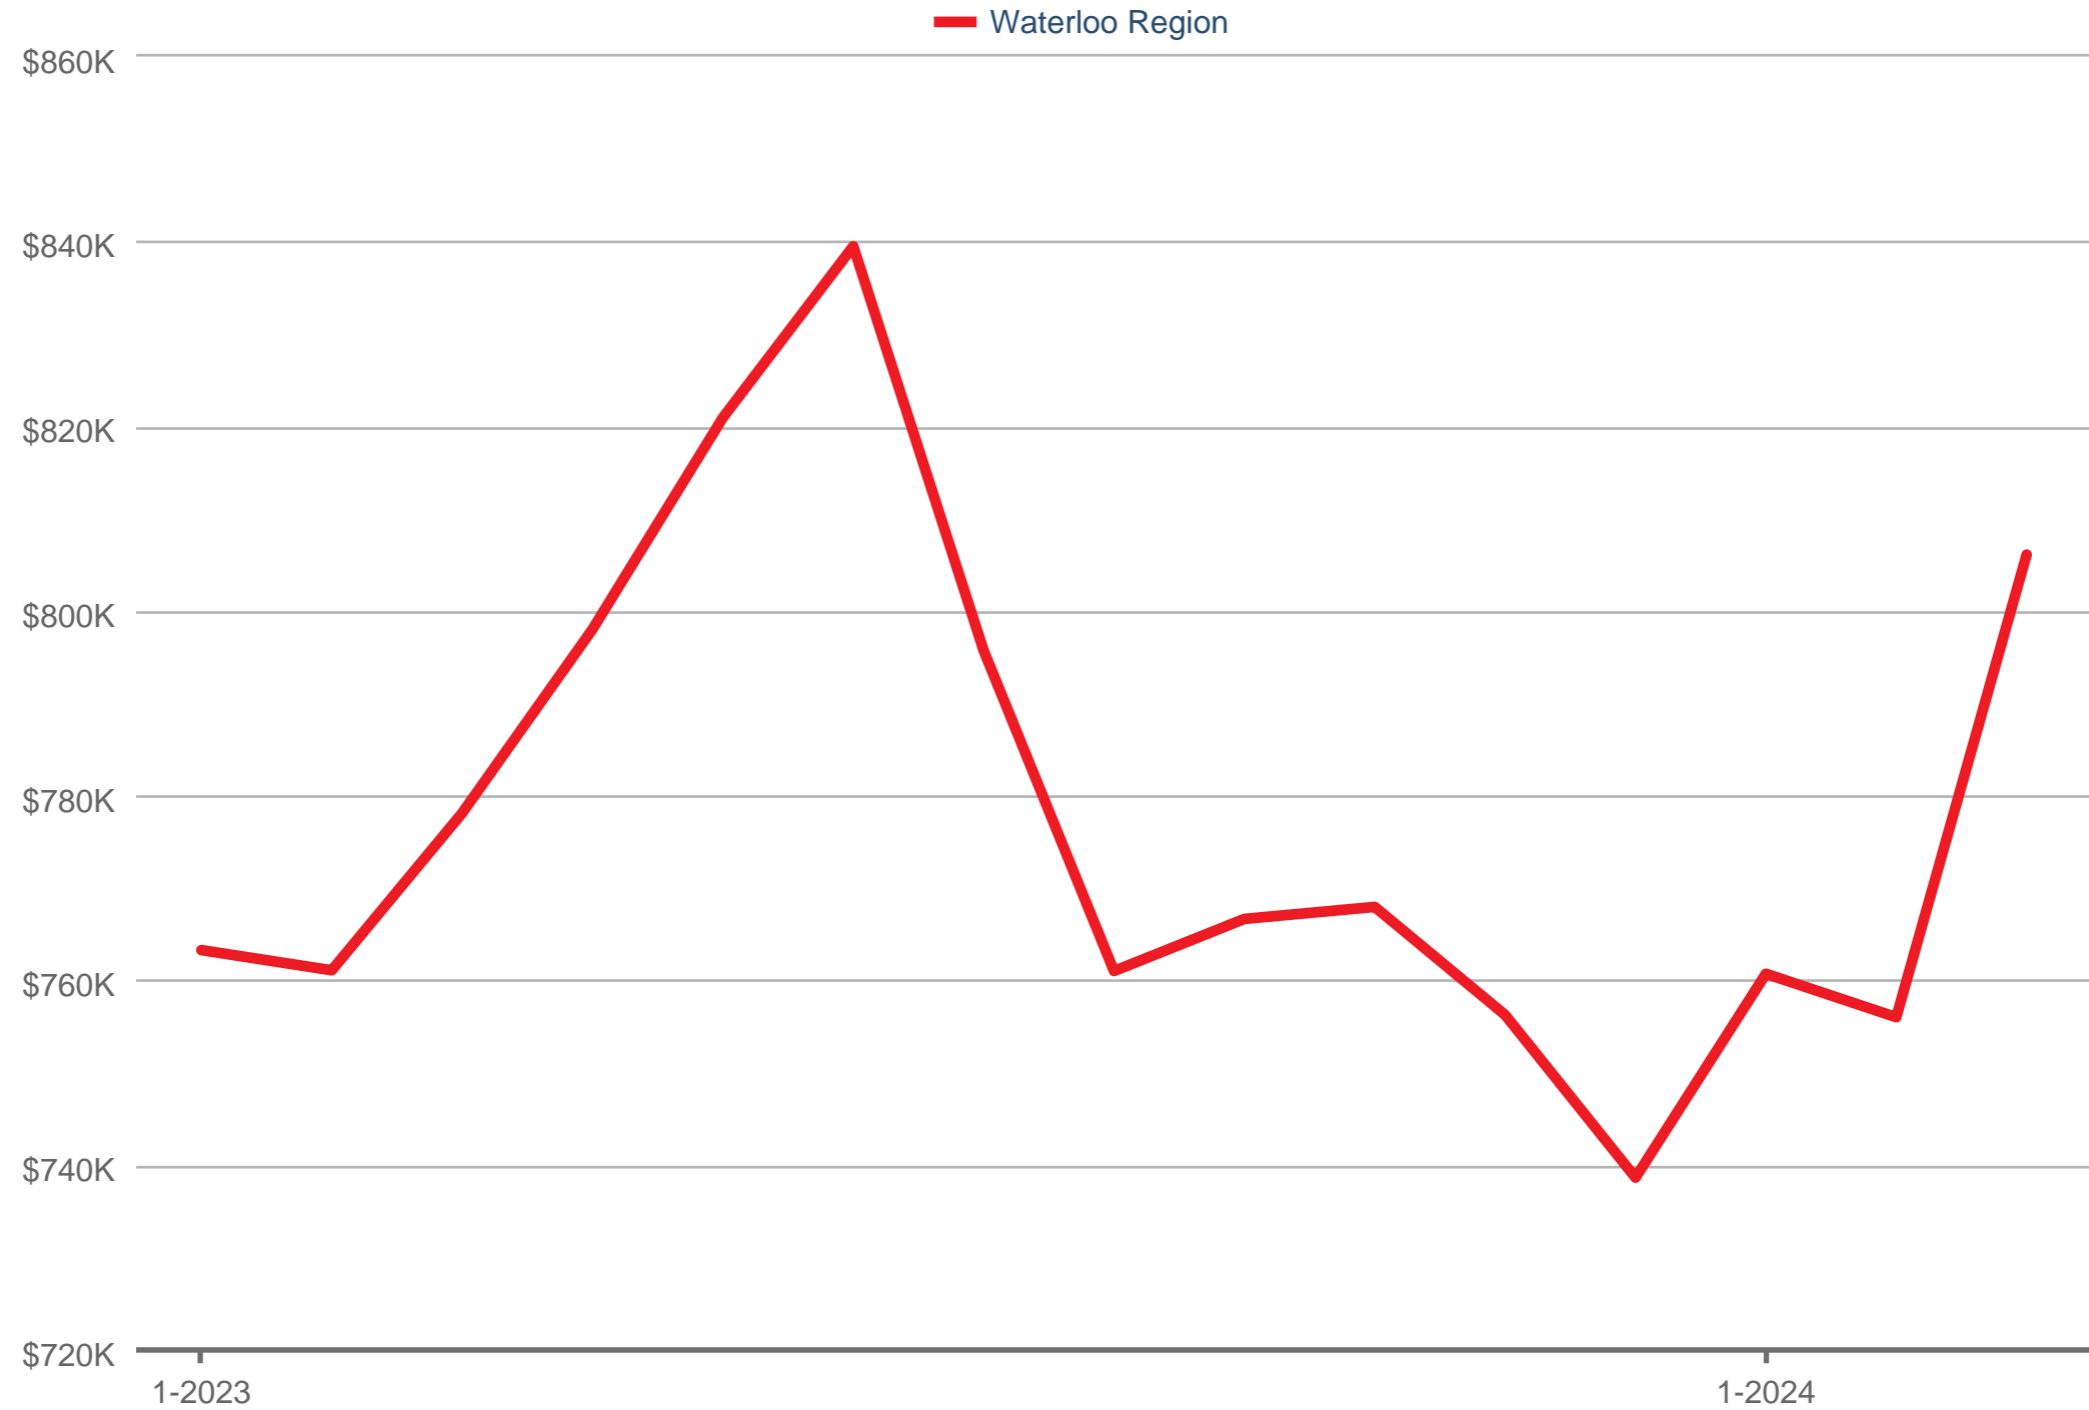

Average Sales Price

Each data point is one month of activity. Data is from April 20, 2024.

All data from ITSO. InfoSparks © 2024 ShowingTime.