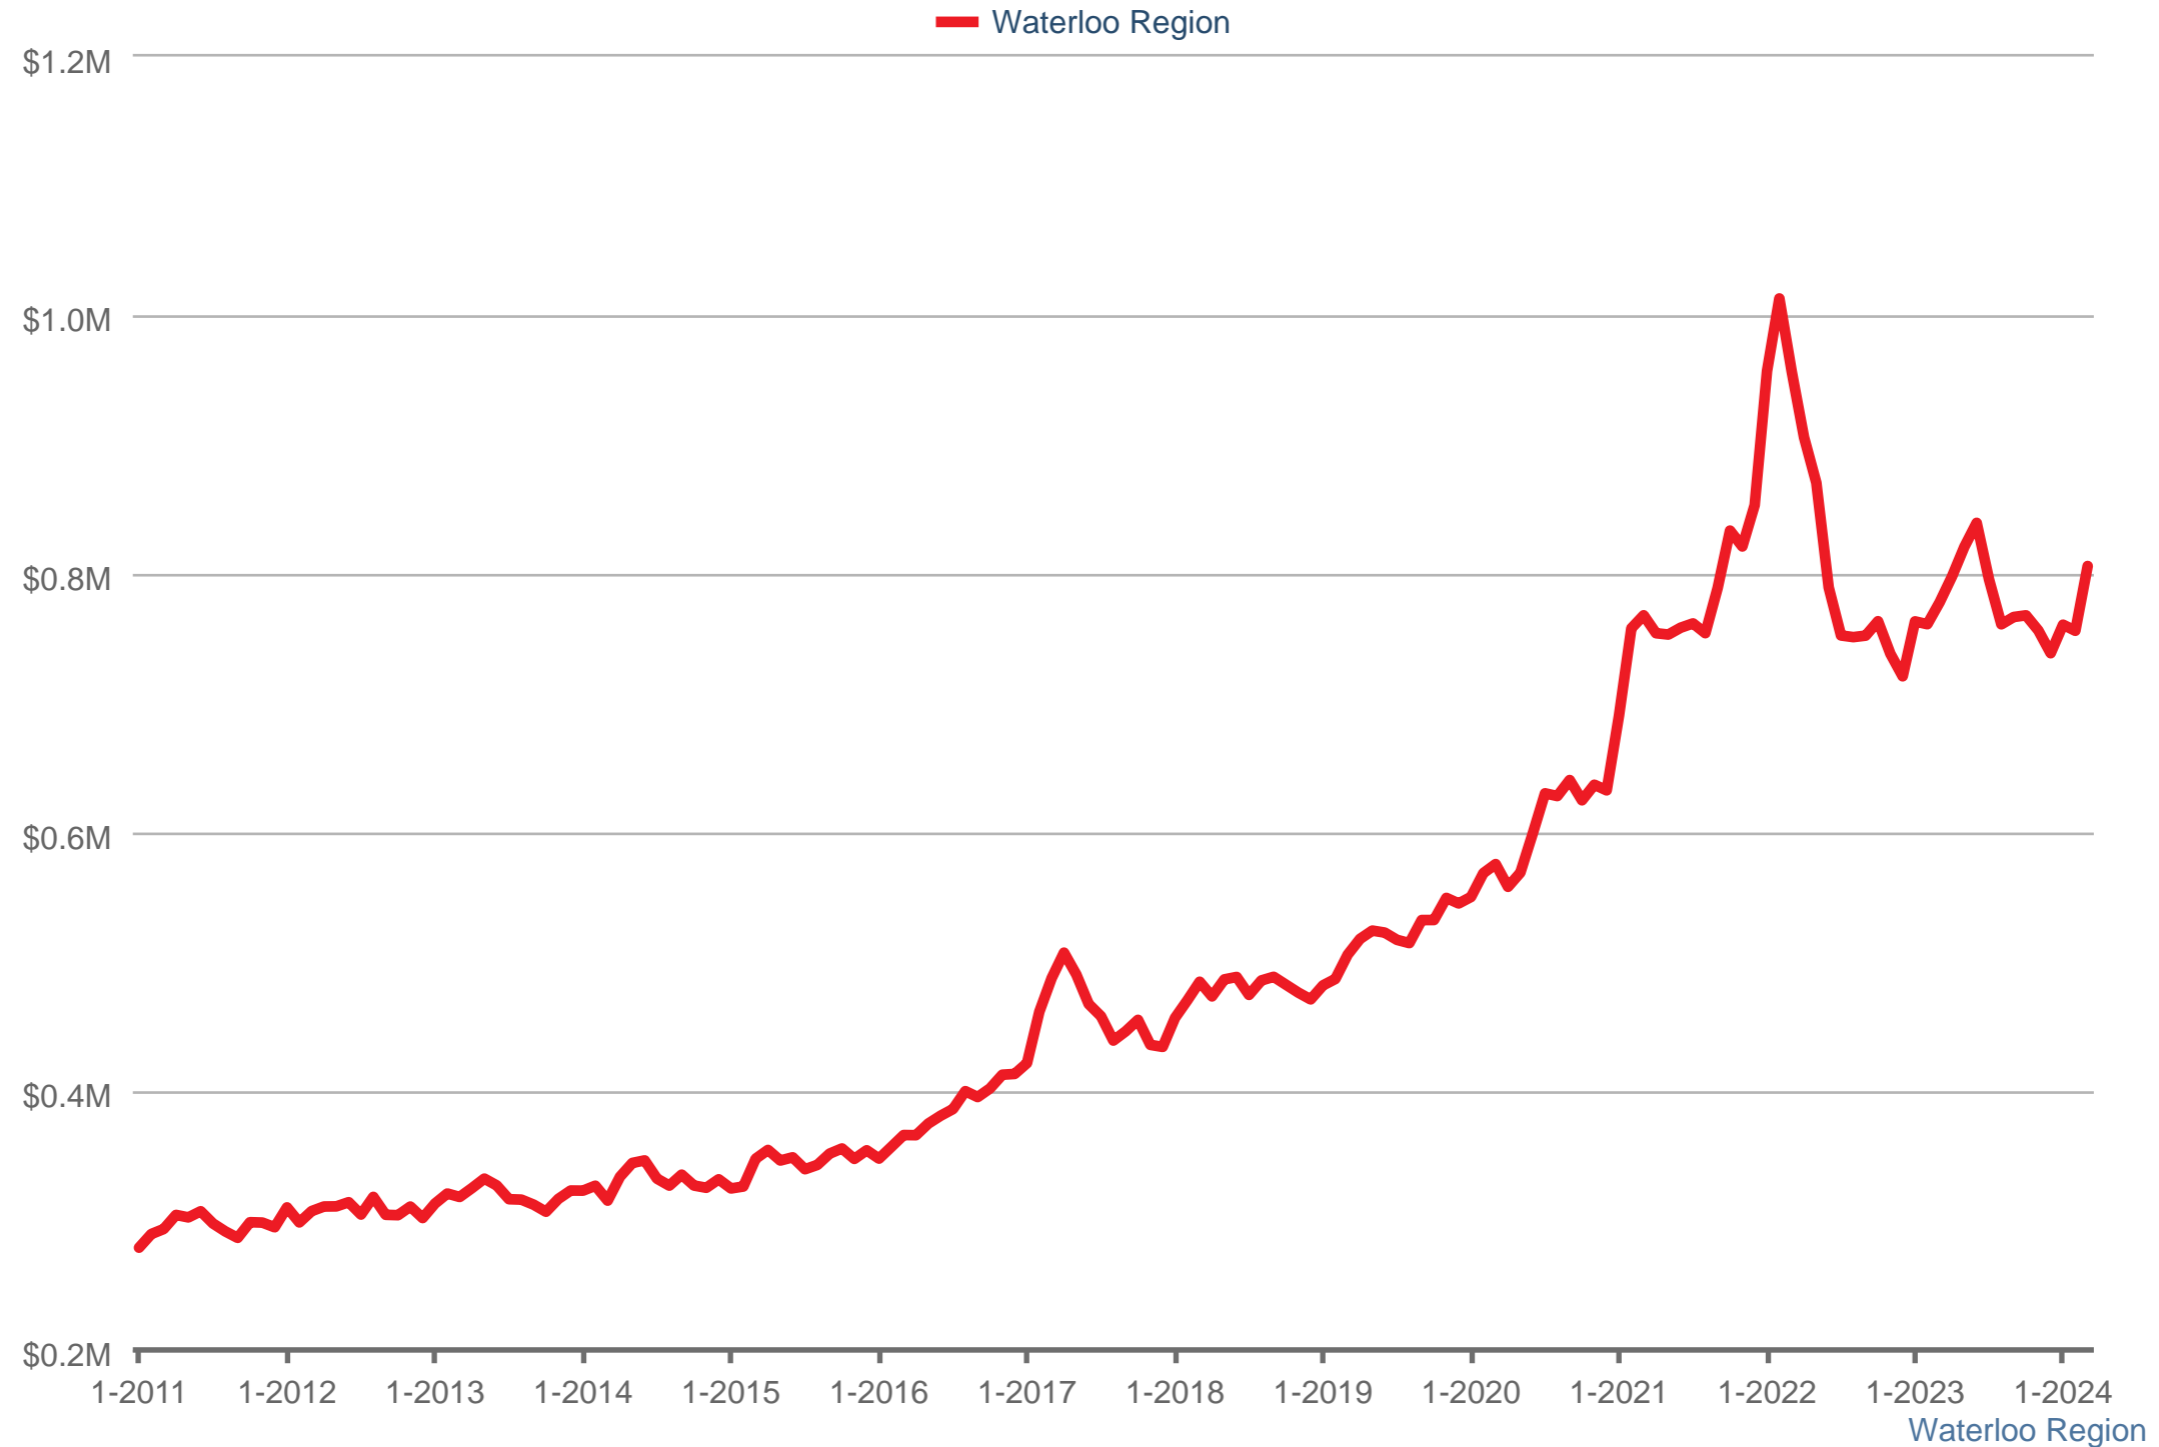

Average Sales Price

Each data point is one month of activity. Data is from April 19, 2024.

All data from ITSO. InfoSparks © 2024 ShowingTime.